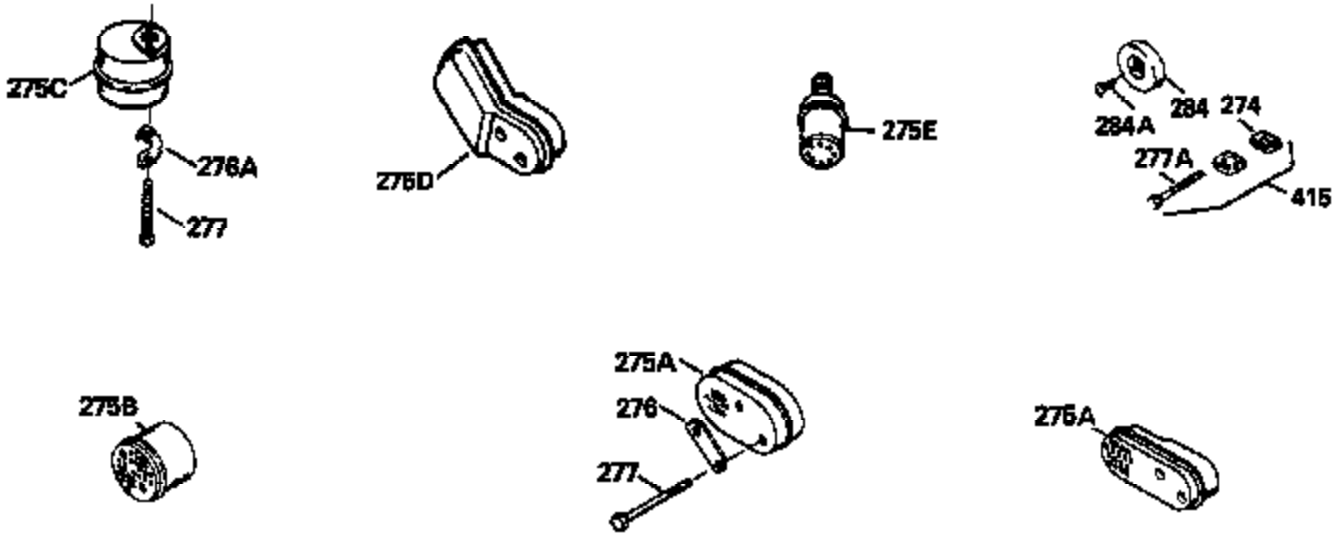

Ref #	Part Number	Qty	Description
210	27793		Clip, Conduit
211	28942		Screw, 10-32 x 3/8"
274	26754A		* Gasket, Exhaust (Use as required)
275D	34591		Muffler
276	33753		Plate, Lock
277A	30063		Screw, 1/4-20 x 1/2" (Use as required)
277	650795		Screw, 1/4-20 x 2-1/4"
370F	34387		Decal, Instruction (Optional)
415	730162		Muffler Adap.Kit(Incl.274,277A)(Use a s req.)
430	730574		Debris Screen Kit (Incl. 370F,431-433)(Opt.)
431	35596		Screen, Debris (Optional)
432	35597		Bracket, Debris screen (Optional)
433	650910		Screw, 8-32 x 1/4" (Optional)