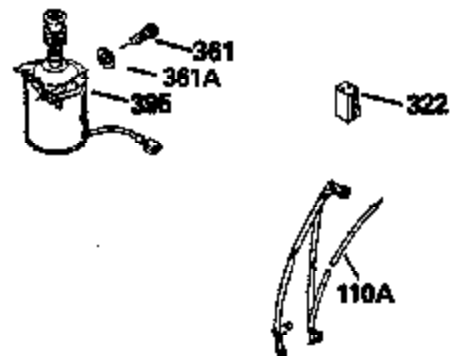

Ref #	Part Number	Qty	Description
210	27793		Clip, Conduit
211	28942		Screw, 10-32 x 3/8"
274	26754A		* Gasket, Exhaust (Use as required)
275D	34591		Muffler
276	33753		Plate, Lock
277A	30063		Screw, 1/4-20 x 1/2" (Use as required)
277	650795		Screw, 1/4-20 x 2-1/4"
370F	34387		Decal, Instruction (Optional)
415	730162		Muffler Adap.Kit(Incl.274,277A)(Use a s req.)
430	730574		Debris Screen Kit (Incl. 370F,431-433)(Opt.)
431	35596		Screen, Debris (Optional)
432	35597		Bracket, Debris screen (Optional)
433	650910		Screw, 8-32 x 1/4" (Optional)