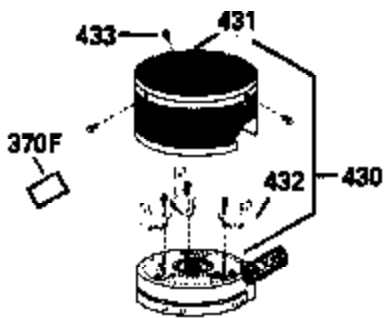

Ref #	Part Number	Qty	Description
210	27793		Clip, Conduit
211	28942		Screw, 10-32 x 3/8"
274	26754A		* Gasket, Exhaust (Use as required)
275D	34591		Muffler
276	33753		Plate, Lock
277A	30063		Screw, 1/4-20 x 1/2" (Use as required)
277	650795		Screw, 1/4-20 x 2-1/4"
370F	34387		Decal, Instruction (Optional)
415	730162		Muffler Adap.Kit(Incl.274,277A)(Use a s req.)
430	730574		Debris Screen Kit (Incl. 370F,431-433)(Opt.)
431	35596		Screen, Debris (Optional)
432	35597		Bracket, Debris screen (Optional)
433	650910		Screw, 8-32 x 1/4" (Optional)