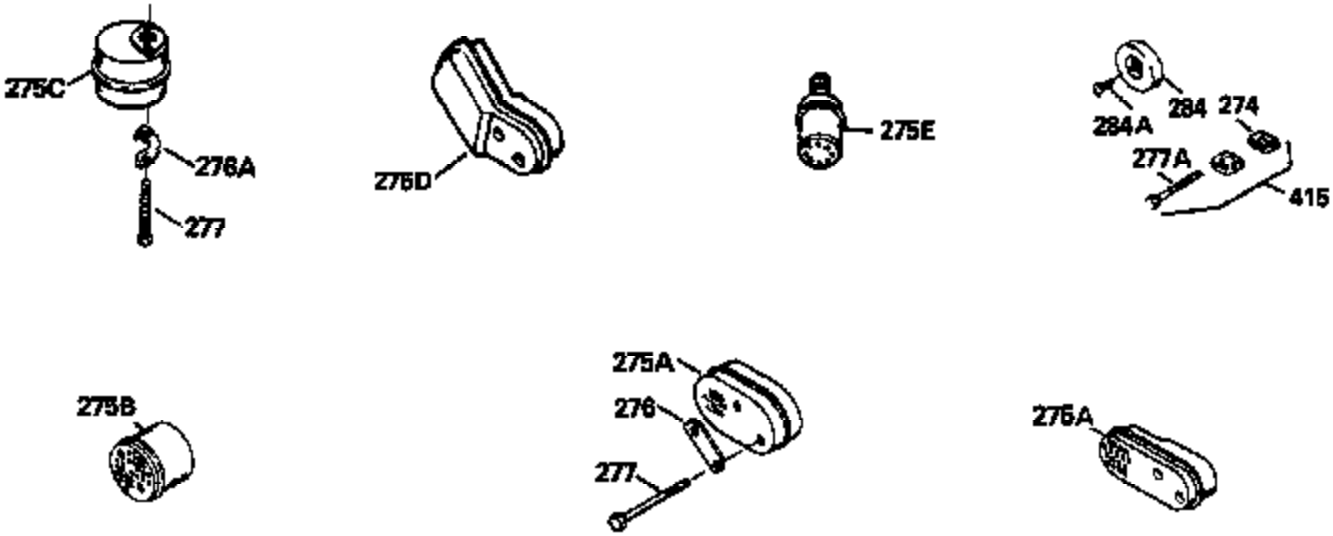

Ref #	Part Number	Qty	Description
210	27793		Clip, Conduit
211	28942		Screw, 10-32 x 3/8"
274	26754A		* Gasket, Exhaust (Use as required)
275D	34591		Muffler
276	33753		Plate, Lock
277A	30063		Screw, 1/4-20 x 1/2" (Use as required)
277	650795		Screw, 1/4-20 x 2-1/4"
370F	34387		Decal, Instruction (Optional)
415	730162		Muffler Adap.Kit(Incl.274,277A)(Use a s req.)
430	730574		Debris Screen Kit (Incl. 370F,431-433)(Opt.)
431	35596		Screen, Debris (Optional)
432	35597		Bracket, Debris screen (Optional)
433	650910		Screw, 8-32 x 1/4" (Optional)