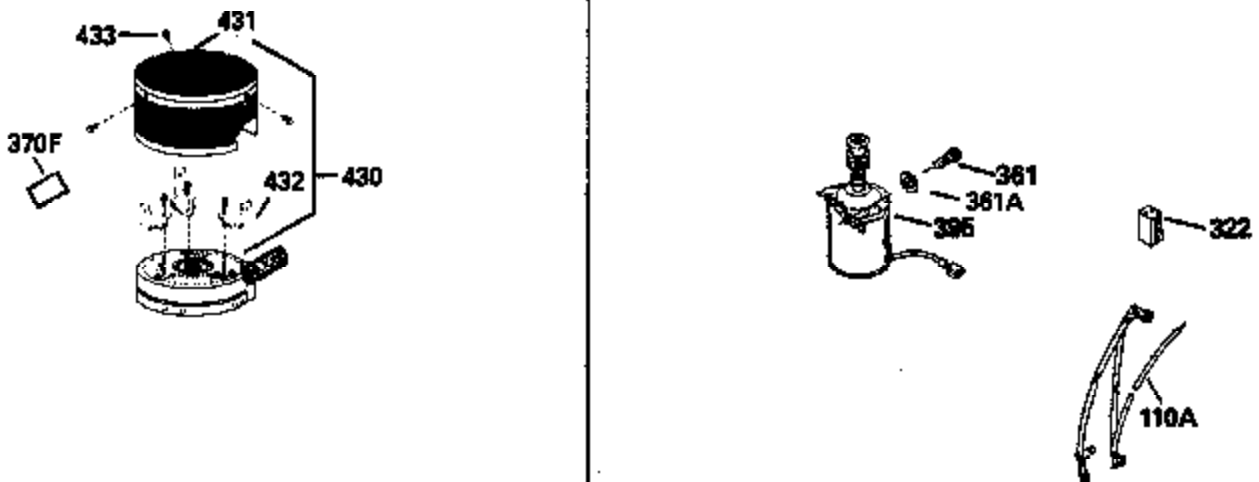

Ref #	Part Number	Qty	Description
110A	34486		Wire Harness Ass'y.
210	27793		Clip, Conduit
211	28942		Screw, 10-32 x 3/8"
274	26754A		* Gasket, Exhaust (Use as required)
275A	391019		Muffler
277	650795		Screw, 1/4-20 x 2-1/4"
277A	30063		Screw, 1/4-20 x 1/2" (Use as required)
322	610885		Connector, Body
361	650831		Screw, 1/4-20 x 15/32"
370F	34387		Decal, Instruction (Optional)
395	34934		Electric Starter Motor (12 Volt) (Refer to Division 5, Section D, page 18 or Fiche 8, Grid G-11 for breakdown)
415	730162		Muffler Adap.Kit(Incl.274,277A)(Use a s req.)
430	730574		Debris Screen Kit (Incl. 370F,431-433)(Opt.)
431	35596		Screen, Debris (Optional)
432	35597		Bracket, Debris screen (Optional)
433	650910		Screw, 8-32 x 1/4" (Optional)