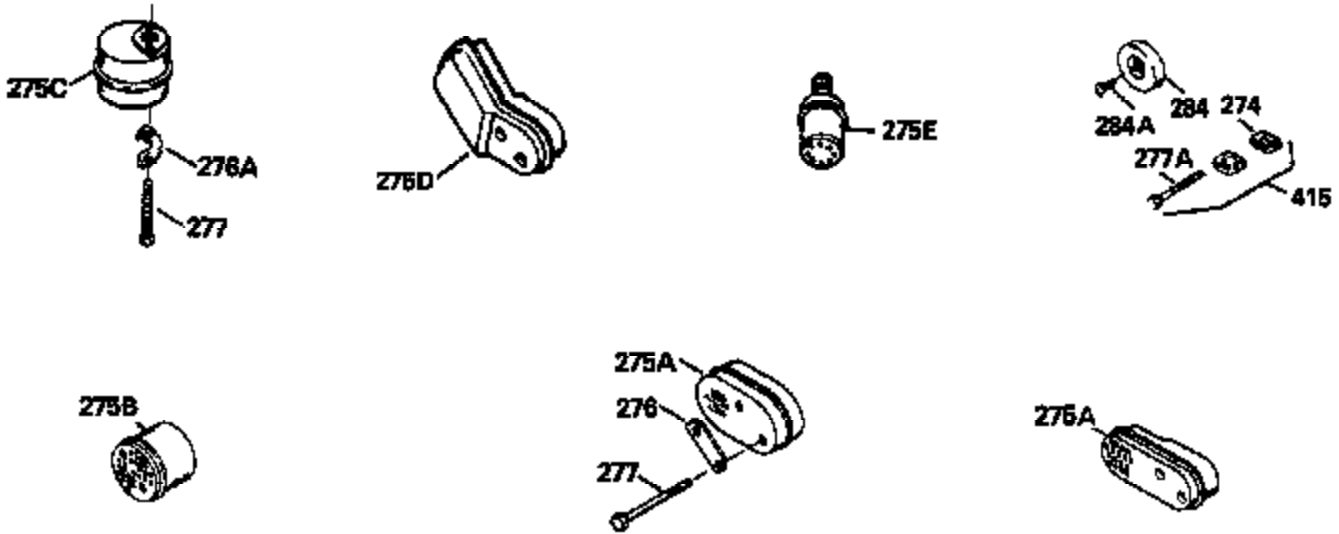

Ref #	Part Number	Qty	Description
110A	34486		Wire Harness Ass'y.
210	27793		Clip, Conduit
211	28942		Screw, 10-32 x 3/8"
274	26754A		* Gasket, Exhaust (Use as required)
275A	391019		Muffler
277	650795		Screw, 1/4-20 x 2-1/4"
277A	30063		Screw, 1/4-20 x 1/2" (Use as required)
322	610885		Connector, Body
361	650831		Screw, 1/4-20 x 15/32"
370F	34387		Decal, Instruction (Optional)
395	34934		Electric Starter Motor (12 Volt) (Refer to Division 5, Section D, page 18 or Fiche 8, Grid G-11 for breakdown)
415	730162		Muffler Adap.Kit(Incl.274,277A)(Use a s req.)
430	730574		Debris Screen Kit (Incl. 370F,431-433)(Opt.)
431	35596		Screen, Debris (Optional)
432	35597		Bracket, Debris screen (Optional)
433	650910		Screw, 8-32 x 1/4" (Optional)