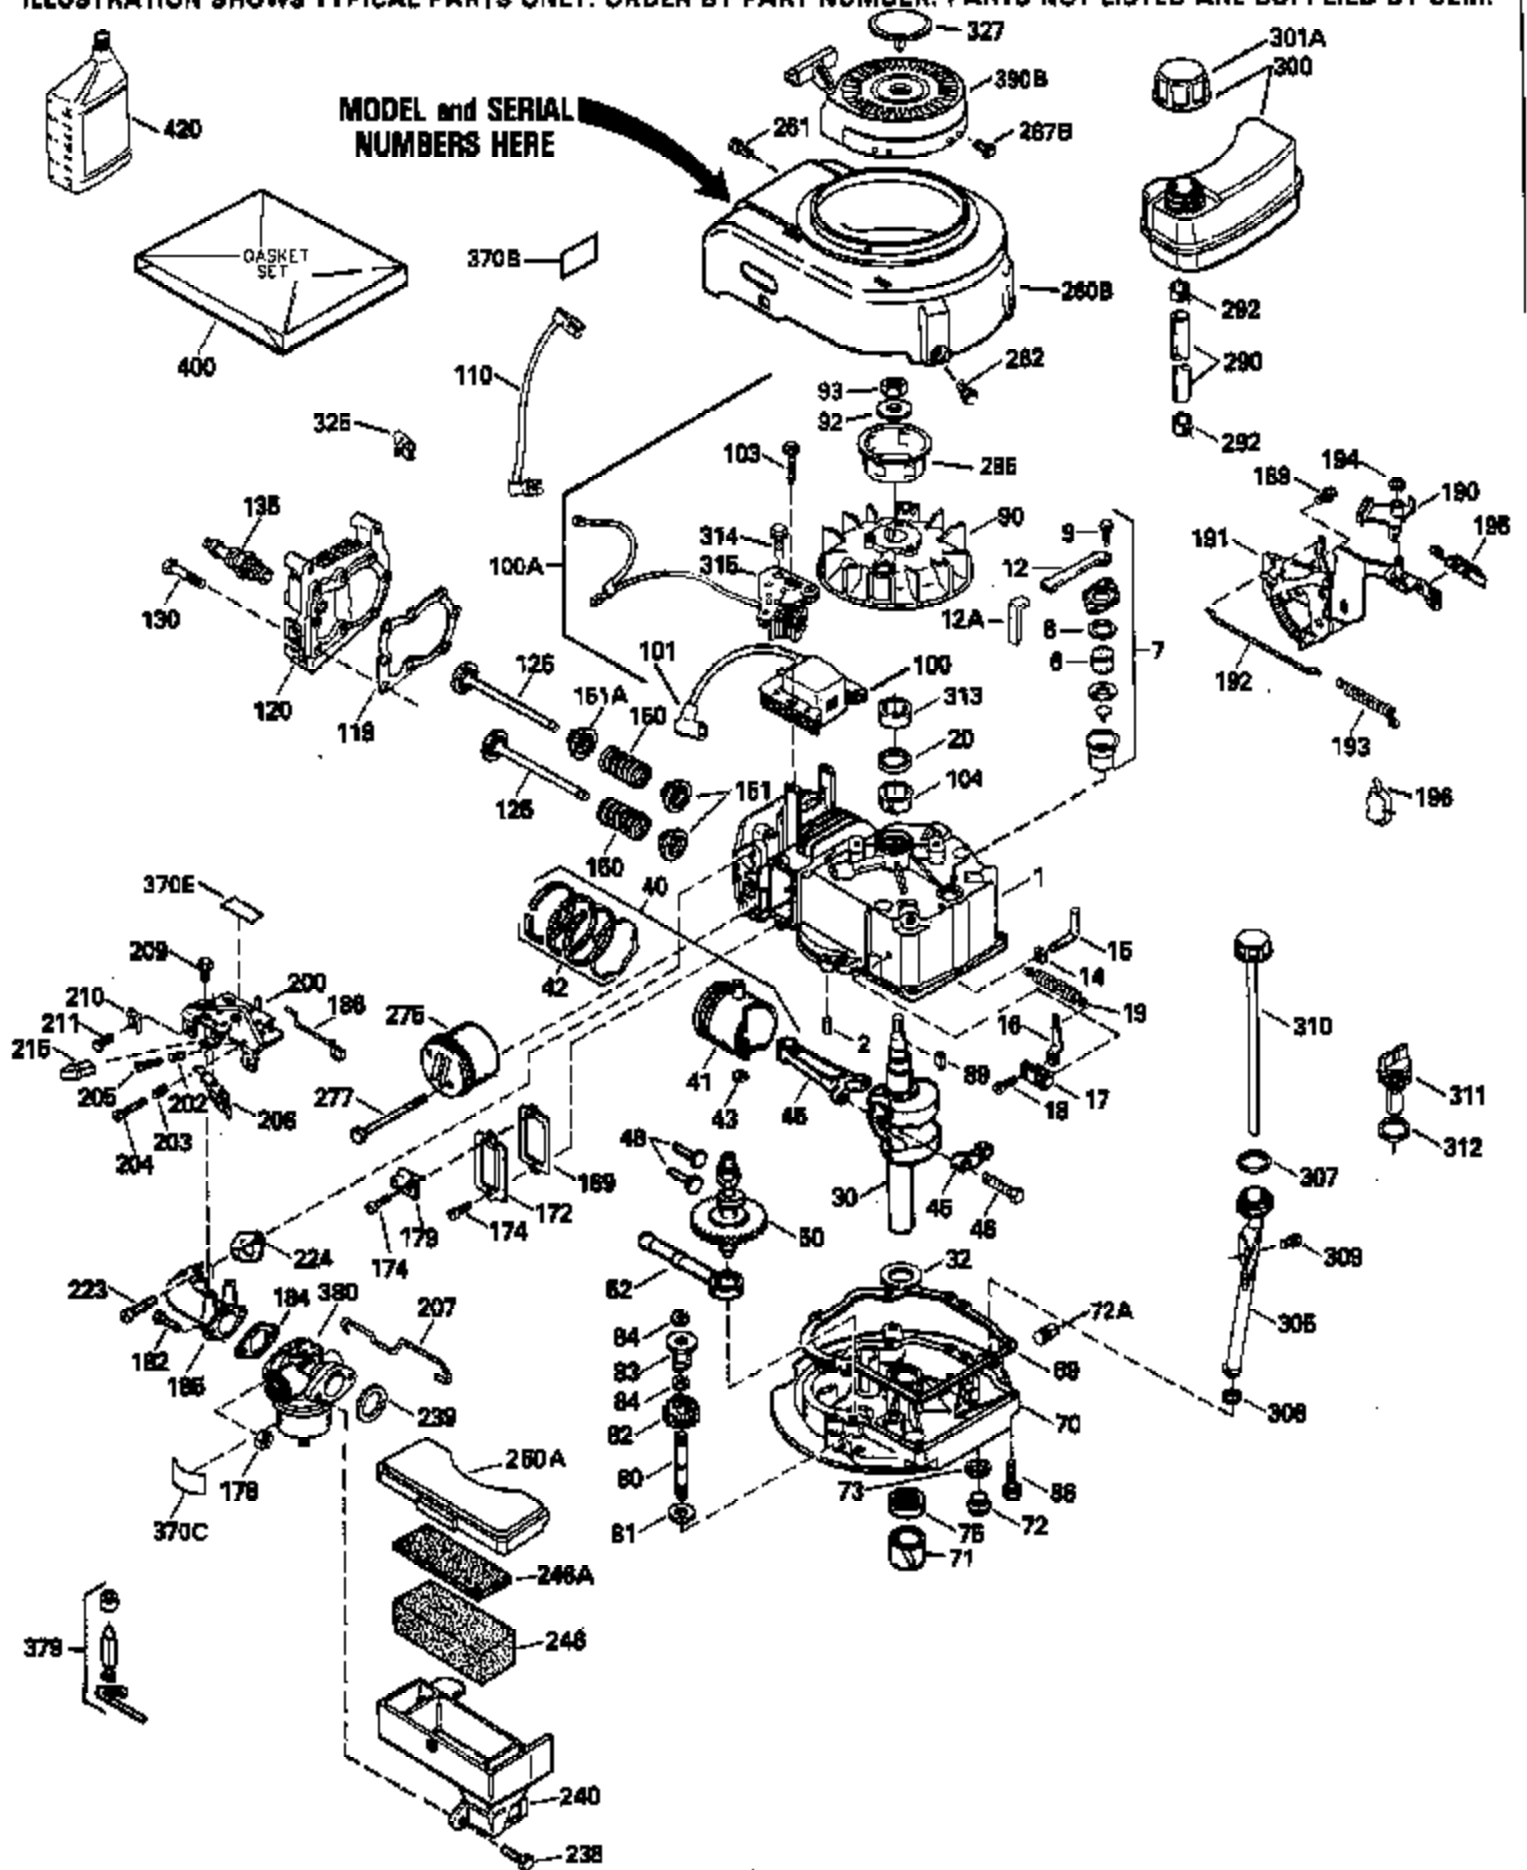

ILLUSTRATION SHOWS TYPICAL PARTS ONLY. ORDER BY PART NUMBER. PARTS NOT LISTED ARE SUPPLIED BY OEM.

Ref #	Part Number	Qty	Description
1	34975		Cylinder Ass'y. (Incl. 2, 8, 9 & 20) (2-1/2")
2	26727		Pin, Dowel
6	33734		Element, Breather
7	34214A		Breather Ass'y. (Incl. 6, 8, 9, 12 & 12A)
8	33735		* Gasket, Breather
9	30200		Screw, 10-24 x 9/16"
12	33886		Tube, Breather
14	28277		Washer
15	31513		Rod, Governor
16	31383A		Lever, Governor
17	31335		Clamp, Governor lever
18	650548		Screw, 8-32 x 5/16"
19	31386		Spring, Governor
20	32600		Seal, Oil
30	34759A		Crankshaft Ass'y.
40	34514		Piston, Pin & Ring Set (Std.) (2-1/2" Bore)
40	34515		Piston, Pin & Ring Set (.010" OS)
40	34516		Piston, Pin & Ring Set (.020" OS)
41	32538B		Piston & Pin Ass'y. (Incl. 43)(Std.)(2-1/2")
41	32548B		Piston & Pin Ass'y. (Incl. 43) (.010" OS)
41	32549B		Piston & Pin Ass'y. (Incl. 43) (.020" OS)
42	28986		Ring Set (Std.) (2-1/2" Bore)
42	28987		Ring Set (.010" OS)
42	28988		Ring Set (.020" OS)
43	20381		Ring, Piston pin retaining
45	30963B		Rod Assy., Connecting (Incl. 46)
46	32610A		Bolt, Connecting rod
48	27241		Lifter, Valve
50	33148A		Camshaft
52	29914		Oil Pump Assy.
69	35261		* Gasket, Mounting flange
72	30572		Plug, Oil drain (Incl. 73)
73	28833		* Drain Plug Gasket (Not req. W/plastic plug)
75	26208		Seal, Oil
80	30574		Shaft, Governor
81	30590A		Washer, Flat
82	30591		Gear Assy., Governor (Incl. 81)
83	30588A		Spool, Governor
84	29193		Ring, Retaining
86	650488		Screw, 1/4-20 x 1-1/4"
89	610995		Flywheel Key
90	611046A		Flywheel
92	650815		Washer, Belleville
93	650816		Nut, Flywheel
100	34431		Solid State Ignition NOTE: Specs with this ignition system can still service individual components (points, condenser, etc.)See Div. 3, Sec. A, page TVS75 & TVS90 4,Reference numbers 122 thru 134. (This coil has been superseded to 730207 solid state conversion kit)
100	730207		Magneto-to-Solid State Conversion Kit (Includes solid state module, solid state flywheel key, and instructions.)(Use as required on external ignition engines only.)
103	650814		Screw, Torx T-15, 10-24 x 1"
110	34432		Ground Wire
119	29953C		* Gasket, Cylinder head
120	34335		Head, Cylinder
125	29313C		Exhaust Valve (Std.) (Incl. 151)