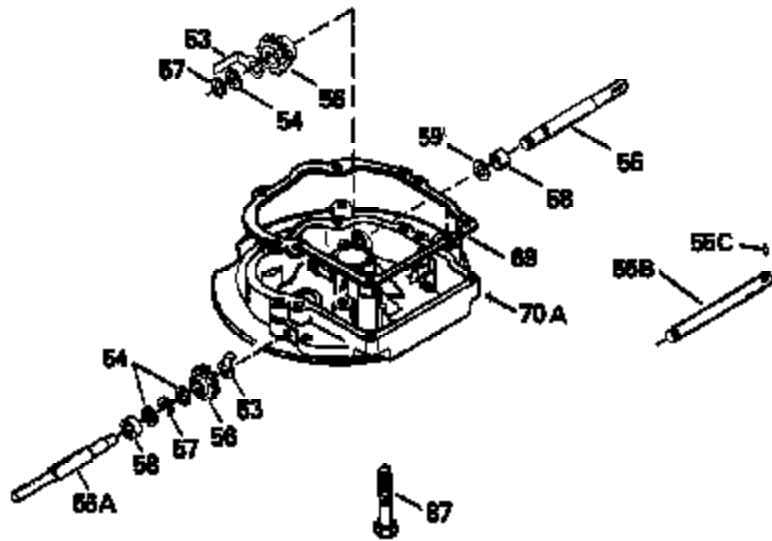

Ref #	Part Number	Qty	Description
19	31386		Spring, Governor
53	31745		Tang, Washer
54	31747		Washer, Flat
55C	31493		Pin, Drive
55B	31764		Shaft, P.T.O. (Incl. 55C & 59)
56	31746		Left Hand Worm Gear
57	31749		Ring, Retaining
58	31744		Seal, Oil
59	31787		Washer, Flat
69	35261		* Gasket, Mounting flange
70A	33521C		Flange Ass'y. (Incl.58, 72, 72A, 73, 75 & 80)
87	650492		Screw, 1/4-20 x 2-1/4"
182	6201		Screw, 1/4-28 x 7/8"
185	31384A		Pipe, Intake (Incl. 224)
186	34337		Link, Governor spring
209	30200		Screw, 10-24 x 9/16"
223	650451		Screw, 1/4-20 x 1"
238	650806		Screw, 10-32 x 5/8"
246B	35435		Filter, Pre-Air (Use as required)