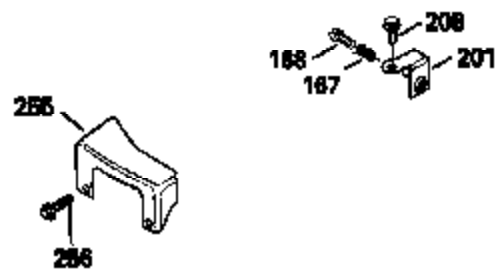

Ref #	Part Number	Qty	Description
19	31386		Spring, Governor
53	31745		Tang, Washer
54	31747		Washer, Flat
55C	31493		Pin, Drive
55B	31764		Shaft, P.T.O. (Incl. 55C & 59)
56	31746		Left Hand Worm Gear
57	31749		Ring, Retaining
58	31744		Seal, Oil
59	31787		Washer, Flat
69	35261		* Gasket, Mounting flange
70A	33521C		Flange Ass'y. (Incl.58, 72, 72A, 73, 75 & 80)
87	650492		Screw, 1/4-20 x 2-1/4"
182	6201		Screw, 1/4-28 x 7/8"
185	31384A		Pipe, Intake (Incl. 224)
186	34337		Link, Governor spring
209	30200		Screw, 10-24 x 9/16"
223	650451		Screw, 1/4-20 x 1"
238	650806		Screw, 10-32 x 5/8"
246B	35435		Filter, Pre-Air (Use as required)