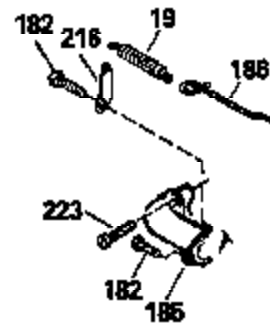

Ref #	Part Number	Qty	Description
19	31386		Spring, Governor
53	31745		Tang, Washer
54	31747		Washer, Flat
55C	31493		Pin, Drive
55B	31764		Shaft, P.T.O. (Incl. 55C & 59)
56	31746		Left Hand Worm Gear
57	31749		Ring, Retaining
58	31744		Seal, Oil
59	31787		Washer, Flat
69	35261		* Gasket, Mounting flange
70A	33521C		Flange Ass'y. (Incl.58, 72, 72A, 73, 75 & 80)
87	650492		Screw, 1/4-20 x 2-1/4"
182	6201		Screw, 1/4-28 x 7/8"
185	31384A		Pipe, Intake (Incl. 224)
186	34337		Link, Governor spring
209	30200		Screw, 10-24 x 9/16"
223	650451		Screw, 1/4-20 x 1"
238	650806		Screw, 10-32 x 5/8"
246B	35435		Filter, Pre-Air (Use as required)