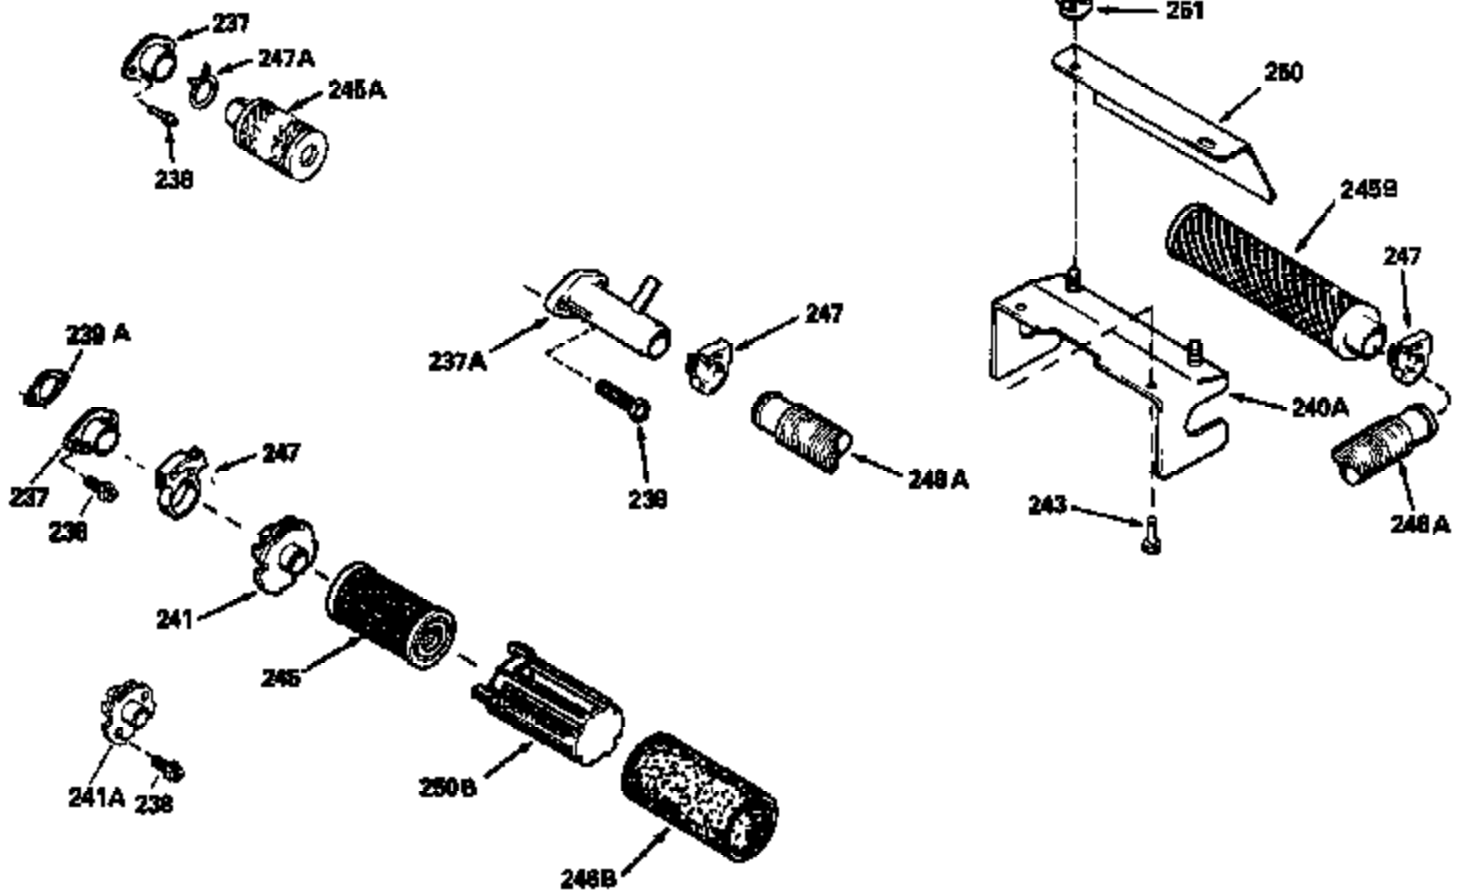

Ref #	Part Number	Qty	Description
19	31386		Spring, Governor
53	31745		Tang, Washer
54	31747		Washer, Flat
55C	31493		Pin, Drive
55B	31764		Shaft, P.T.O. (Incl. 55C & 59)
56	31746		Left Hand Worm Gear
57	31749		Ring, Retaining
58	31744		Seal, Oil
59	31787		Washer, Flat
69	35261		* Gasket, Mounting flange
70A	33521C		Flange Ass'y. (Incl.58, 72, 72A, 73, 75 & 80)
87	650492		Screw, 1/4-20 x 2-1/4"
182	6201		Screw, 1/4-28 x 7/8"
185	31384A		Pipe, Intake (Incl. 224)
186	34337		Link, Governor spring
209	30200		Screw, 10-24 x 9/16"
223	650451		Screw, 1/4-20 x 1"
238	650806		Screw, 10-32 x 5/8"
246B	35435		Filter, Pre-Air (Use as required)