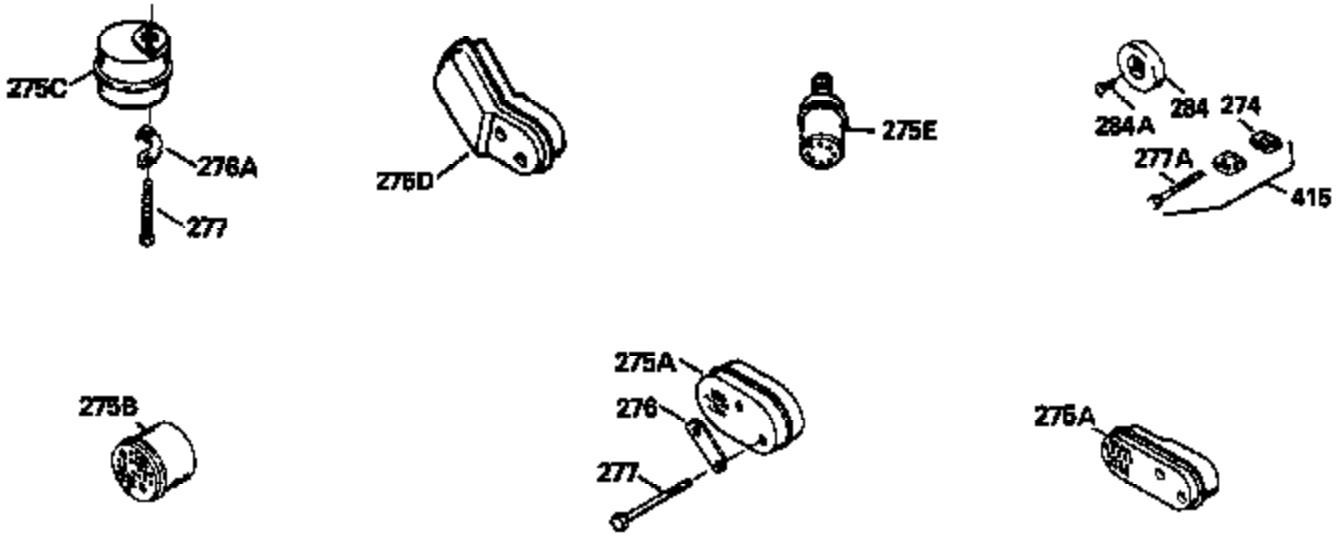

Ref #	Part Number	Qty	Description
210	27793		Clip, Conduit
211	28942		Screw, 10-32 x 3/8"
274	26754A		* Gasket, Exhaust (Use as required)
275D	34591		Muffler
276	33753		Plate, Lock
277A	30063		Screw, 1/4-20 x 1/2" (Use as required)
277	650795		Screw, 1/4-20 x 2-1/4"
370F	34387		Decal, Instruction (Optional)
415	730162		Muffler Adap.Kit(Incl.274,277A)(Use a s req.)
430	730574		Debris Screen Kit (Incl. 370F,431-433)(Opt.)
431	35596		Screen, Debris (Optional)
432	35597		Bracket, Debris screen (Optional)
433	650910		Screw, 8-32 x 1/4" (Optional)