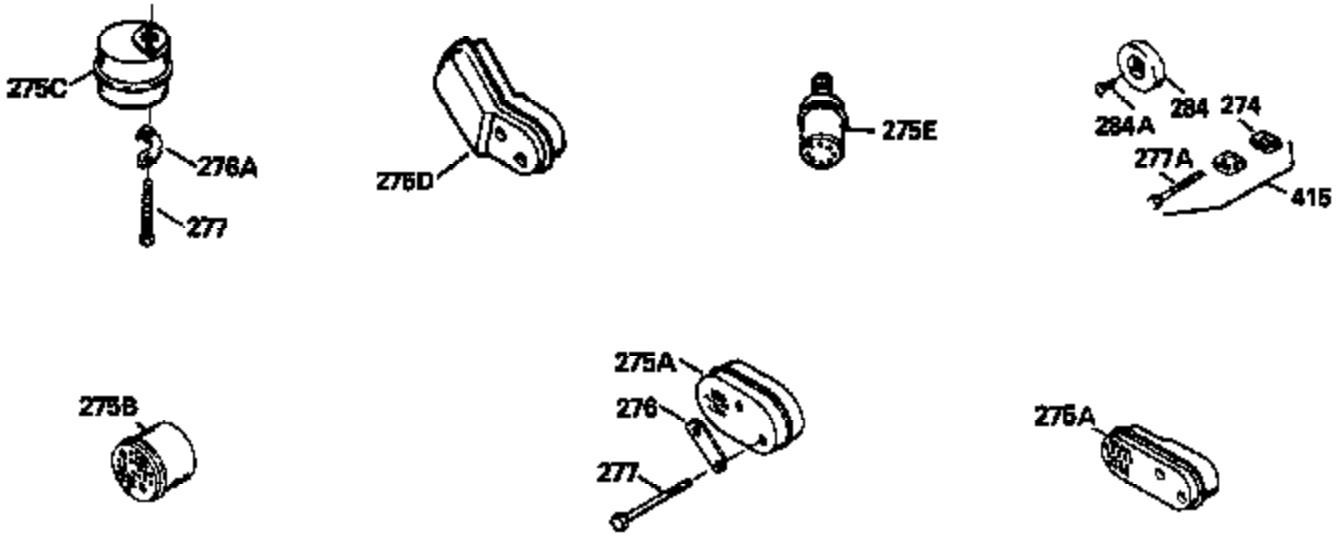

Ref #	Part Number	Qty	Description
210	27793		Clip, Conduit
211	28942		Screw, 10-32 x 3/8"
274	26754A		* Gasket, Exhaust (Use as required)
277A	30063		Screw, 1/4-20 x 1/2" (Use as required)
277	650795		Screw, 1/4-20 x 2-1/4"
370F	34387		Decal, Instruction (Optional)
415	730162		Muffler Adap.Kit(Incl.274,277A)(Use a s req.)
430	730574		Debris Screen Kit (Incl. 370F,431-433)(Opt.)
431	35596		Screen, Debris (Optional)
432	35597		Bracket, Debris screen (Optional)
433	650910		Screw, 8-32 x 1/4" (Optional)