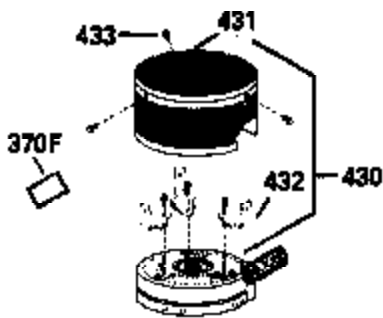

Ref #	Part Number	Qty	Description
210	27793		Clip, Conduit
211	28942		Screw, 10-32 x 3/8"
274	26754A		* Gasket, Exhaust (Use as required)
277A	30063		Screw, 1/4-20 x 1/2" (Use as required)
277	650795		Screw, 1/4-20 x 2-1/4"
370F	34387		Decal, Instruction (Optional)
415	730162		Muffler Adap.Kit(Incl.274,277A)(Use a s req.)
430	730574		Debris Screen Kit (Incl. 370F,431-433)(Opt.)
431	35596		Screen, Debris (Optional)
432	35597		Bracket, Debris screen (Optional)
433	650910		Screw, 8-32 x 1/4" (Optional)