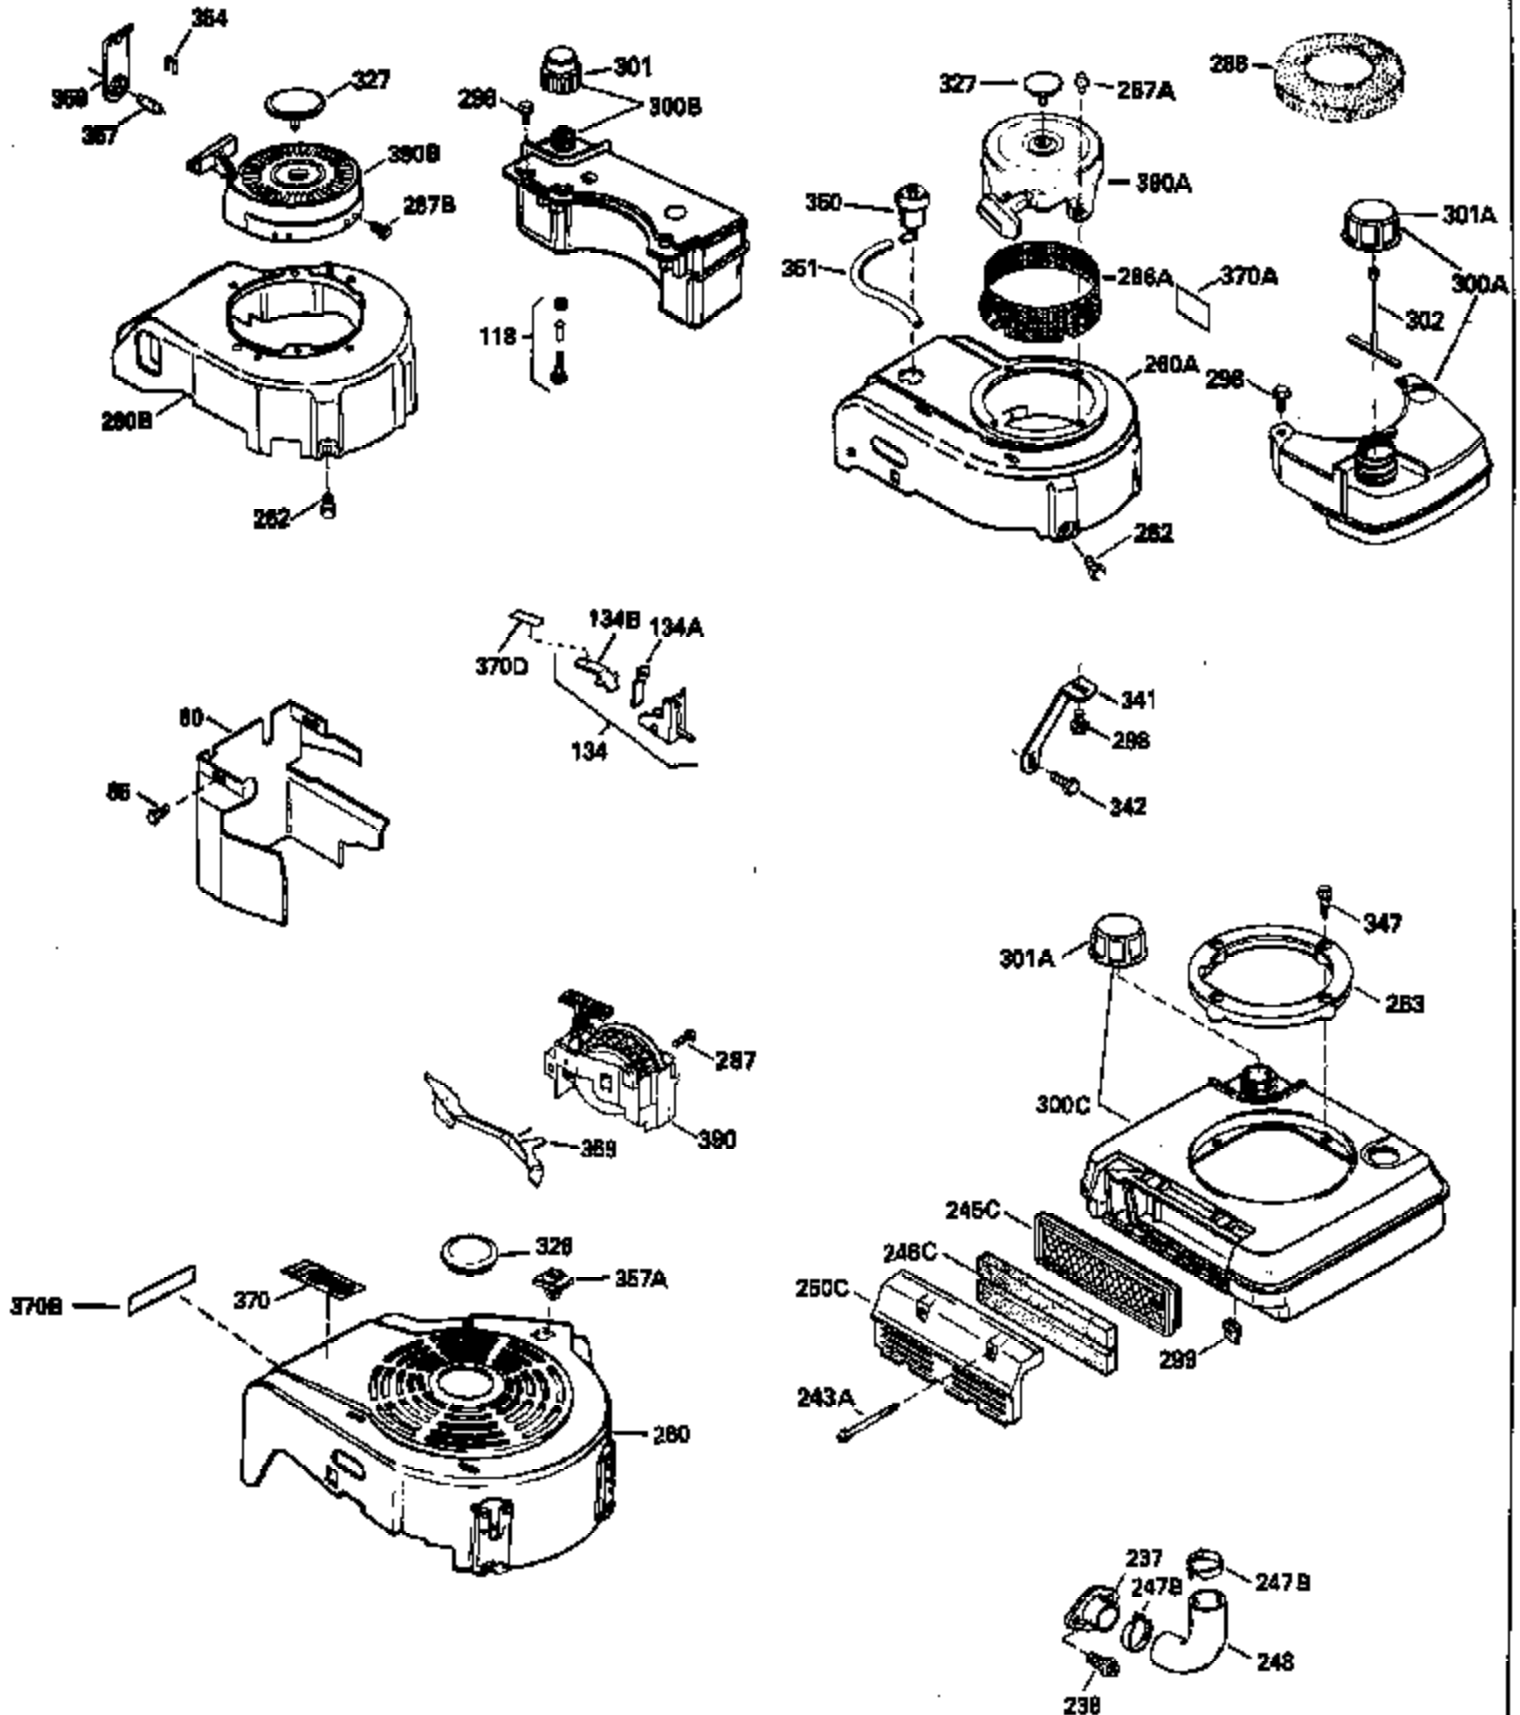

ILLUSTRATION SHOWS TYPICAL PARTS ONLY. ORDER BY PART NUMBER. PARTS NOT LISTED ARE SUPPLIED BY OEM.

Ref #	Part Number	Qty	Description
118	730194		Rope Guide Kit (Use as required with 34476 fuel tank)
238	650806		Screw, 10-32 x 5/8"
246C	35705		Filter, Pre-Air (Optional)
260A	34793		Housing, Blower
262	650831		Screw, 1/4-20 x 15/32"
286	590417		Screen, Starter cup
287A	650735		Screw, 10-24 x 3/8" (Use as required)
287A			Pop Rivet, (3/16" Dia.)(Purchase locally)
301	33032		Fuel Cap
370A	34346		Decal, Instruction
370	550223		Decal, Name
390A	590420		Rewind Starter (Refer to Division 5, Section C, page 25 or Fiche 8, Grid G-7 for breakdown)