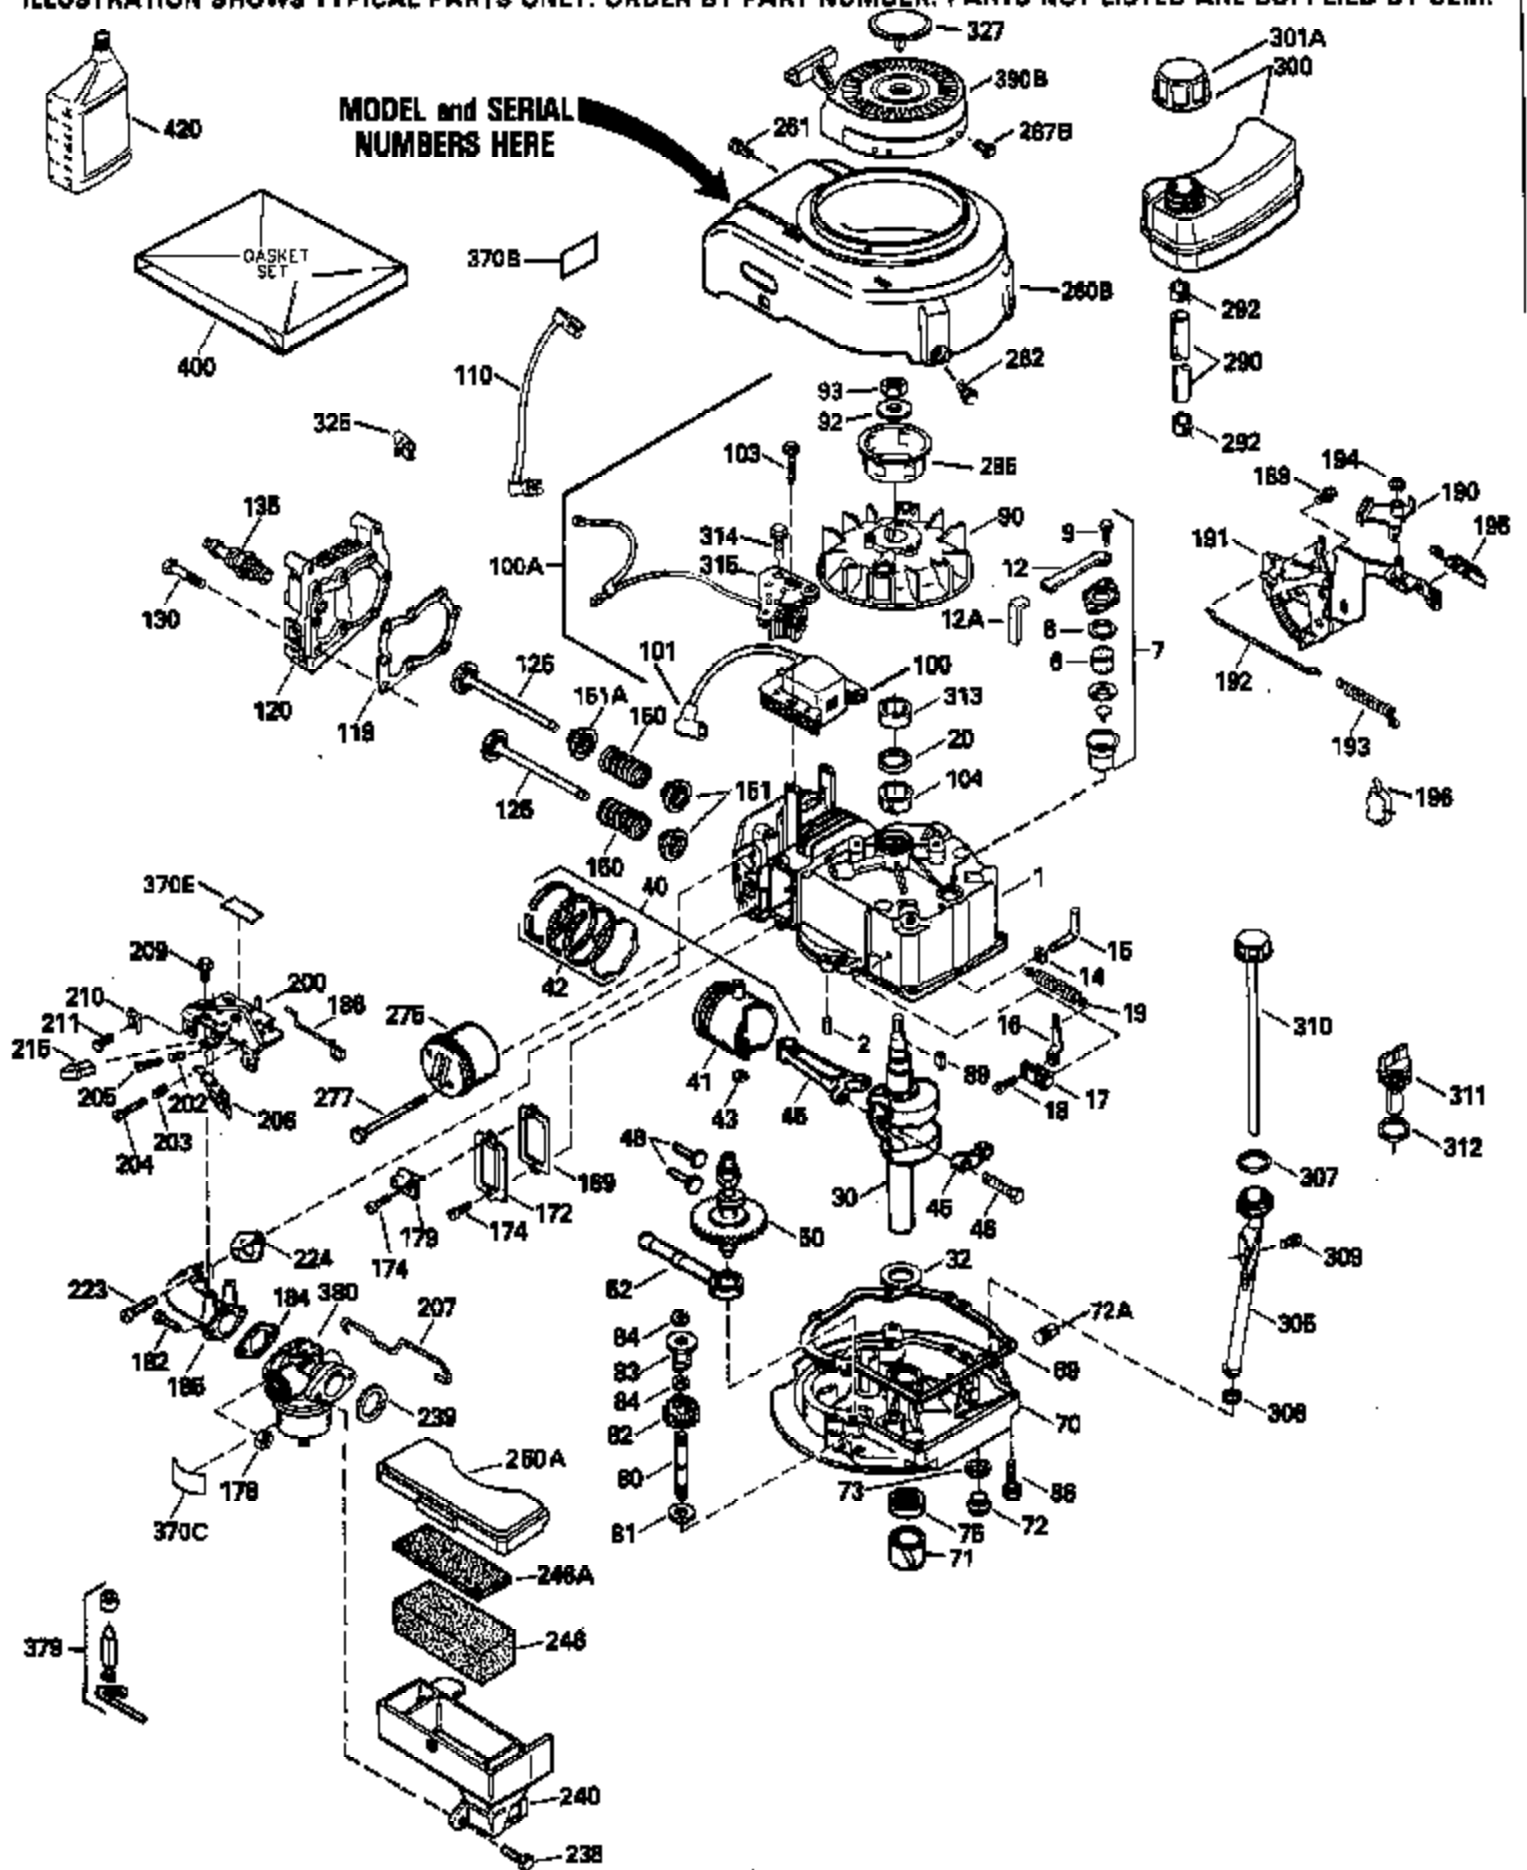

ILLUSTRATION SHOWS TYPICAL PARTS ONLY. ORDER BY PART NUMBER. PARTS NOT LISTED ARE SUPPLIED BY OEM.

Ref #	Part Number	Qty	Description
1	34975		Cylinder Ass'y. (Incl. 2, 8, 9 & 20) (2-1/2")
2	26727		Pin, Dowel
6	33734		Element, Breather
7	34214A		Breather Ass'y. (Incl. 6, 8, 9, 12 & 12A)
8	33735		* Gasket, Breather
9	30200		Screw, 10-24 x 9/16"
12	33886		Tube, Breather
14	28277		Washer
15	30589		Rod, Governor (Incl. 14)
16	31383A		Lever, Governor
17	31335		Clamp, Governor lever
18	650548		Screw, 8-32 x 5/16"
19	31361		Spring, Extension
20	32600		Seal, Oil
30	34460A		Crankshaft Ass'y.
40	34514		Piston, Pin & Ring Set (Std.) (2-1/2" Bore)
40	34515		Piston, Pin & Ring Set (.010" OS)
40	34516		Piston, Pin & Ring Set (.020" OS)
41	32538B		Piston & Pin Ass'y. (Incl. 43)(Std.)(2-1/2")
41	32548B		Piston & Pin Ass'y. (Incl. 43) (.010" OS)
41	32549B		Piston & Pin Ass'y. (Incl. 43) (.020" OS)
42	28986		Ring Set (Std.) (2-1/2" Bore)
42	28987		Ring Set (.010" OS)
42	28988		Ring Set (.020" OS)
43	20381		Ring, Piston pin retaining
45	30963B		Rod Assy., Connecting (Incl. 46)
46	32610A		Bolt, Connecting rod
48	27241		Lifter, Valve
50	33148A		Camshaft
52	29914		Oil Pump Assy.
69	35261		* Gasket, Mounting flange
70	30571A		Flange Ass'y. (Incl. 72, 73, 75, 80 & 311)
72	30572		Plug, Oil drain (Incl. 73)
73	28833		* Drain Plug Gasket (Not req. W/plastic plug)
75	26208		Seal, Oil
80	30574		Shaft, Governor
81	30590A		Washer, Flat
82	30591		Gear Assy., Governor (Incl. 81)
83	30588A		Spool, Governor
84	29193		Ring, Retaining
86	650488		Screw, 1/4-20 x 1-1/4"
89	610995		Flywheel Key
90	611046A		Flywheel
92	650815		Washer, Belleville
93	650816		Nut, Flywheel
100	34431		Solid State Ignition NOTE: Specs with this ignition system can still service individual components (points, condenser, etc.)See Div. 3, Sec. A, page TVS75 & TVS90 4,Reference numbers 122 thru 134. (This coil has been superseded to 730207 solid state conversion kit)
100	730207		Magneto-to-Solid State Conversion Kit (Includes solid state module, solid state flywheel key, and instructions.)(Use as required on external ignition engines only.)
103	650814		Screw, Torx T-15, 10-24 x 1"
110	34432		Ground Wire
119	29953C		* Gasket, Cylinder head
120	34335		Head, Cylinder