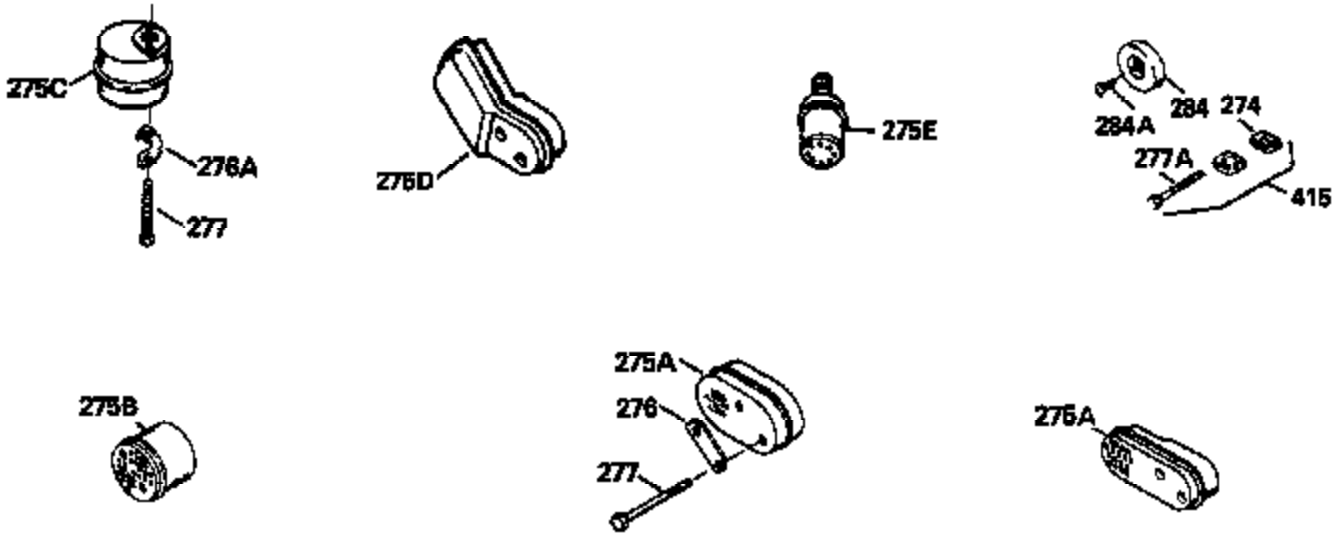

Ref #	Part Number	Qty	Description
210	27793		Clip, Conduit
211	28942		Screw, 10-32 x 3/8"
274	26754A		* Gasket, Exhaust (Use as required)
277A	30063		Screw, 1/4-20 x 1/2" (Use as required)
277	650795		Screw, 1/4-20 x 2-1/4"
370F	34387		Decal, Instruction (Optional)
415	730162		Muffler Adap.Kit(Incl.274,277A)(Use a s req.)
430	730574		Debris Screen Kit (Incl. 370F,431-433)(Opt.)
431	35596		Screen, Debris (Optional)
432	35597		Bracket, Debris screen (Optional)
433	650910		Screw, 8-32 x 1/4" (Optional)