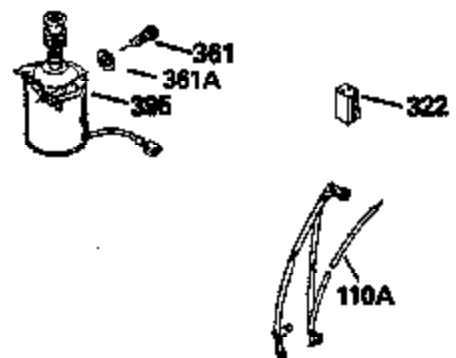

Ref #	Part Number	Qty	Description
210	27793		Clip, Conduit
211	28942		Screw, 10-32 x 3/8"
274	26754A		* Gasket, Exhaust (Use as required)
277A	30063		Screw, 1/4-20 x 1/2" (Use as required)
277	650795		Screw, 1/4-20 x 2-1/4"
370F	34387		Decal, Instruction (Optional)
415	730162		Muffler Adap.Kit(Incl.274,277A)(Use a s req.)
430	730574		Debris Screen Kit (Incl. 370F,431-433)(Opt.)
431	35596		Screen, Debris (Optional)
432	35597		Bracket, Debris screen (Optional)
433	650910		Screw, 8-32 x 1/4" (Optional)