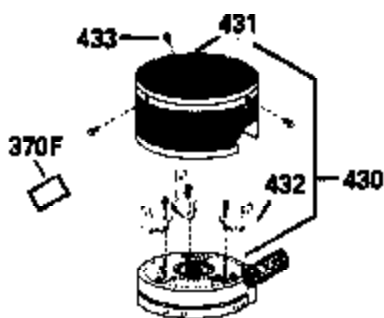

Ref #	Part Number	Qty	Description
210	27793		Clip, Conduit
211	28942		Screw, 10-32 x 3/8"
274	26754A		* Gasket, Exhaust (Use as required)
277A	30063		Screw, 1/4-20 x 1/2" (Use as required)
277	650795		Screw, 1/4-20 x 2-1/4"
370F	34387		Decal, Instruction (Optional)
415	730162		Muffler Adap.Kit(Incl.274,277A)(Use a s req.)
430	730574		Debris Screen Kit (Incl. 370F,431-433)(Opt.)
431	35596		Screen, Debris (Optional)
432	35597		Bracket, Debris screen (Optional)
433	650910		Screw, 8-32 x 1/4" (Optional)