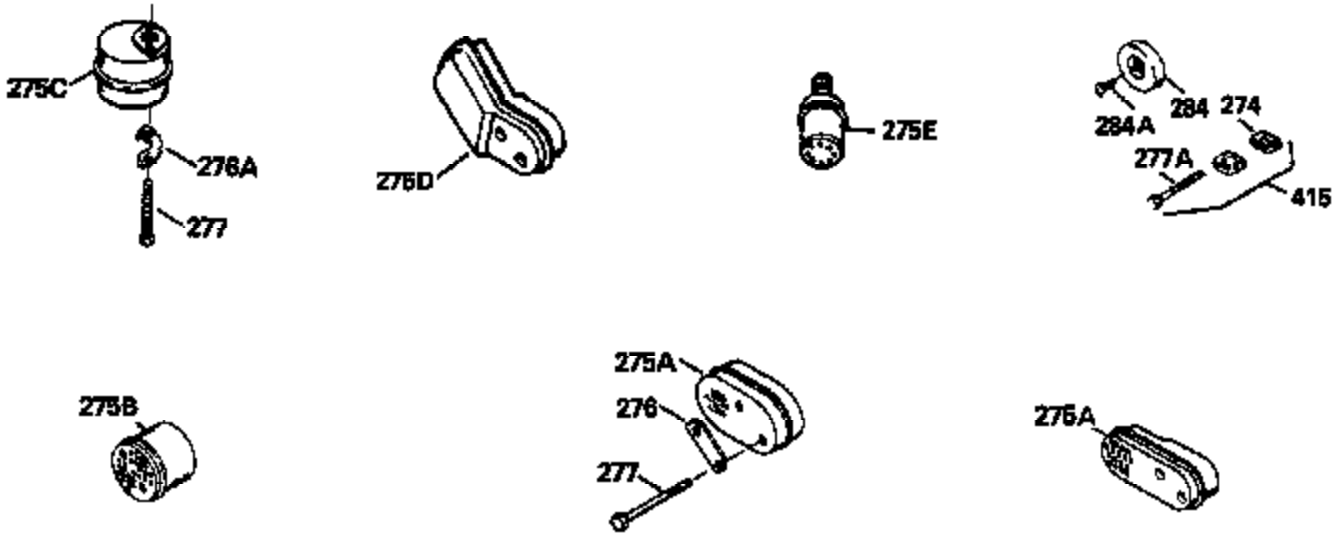

Ref #	Part Number	Qty	Description
110A	34799		Wire Harness Ass'y.
189	650827		Screw, 1/4-20 x 1-1/4"
190A	34801		Lever Assy., Brake
191A	34800		Brake Switch & Bracket (Incl. 195 & 1 96)
193A	34802		Spring, Torsion
210	27793		Clip, Conduit
211	28942		Screw, 10-32 x 3/8"
274	26754A		* Gasket, Exhaust (Use as required)
277A	30063		Screw, 1/4-20 x 1/2" (Use as required)
277	650795		Screw, 1/4-20 x 2-1/4"
322	610885		Connector, Body
361	650738		Screw, 1/4-20 x 5/8"
361A	8345		Washer, Flat
370F	34387		Decal, Instruction (Optional)
395	34766		Electric Starter Motor (12 Volt) (Refer to Division 5, Section D, page 18 or Fiche 8, Grid G-11 for breakdown)
415	730162		Muffler Adap.Kit(Incl.274,277A)(Use a s req.)
430	730574		Debris Screen Kit (Incl. 370F,431-433)(Opt.)
431	35596		Screen, Debris (Optional)
432	35597		Bracket, Debris screen (Optional)
433	650910		Screw, 8-32 x 1/4" (Optional)