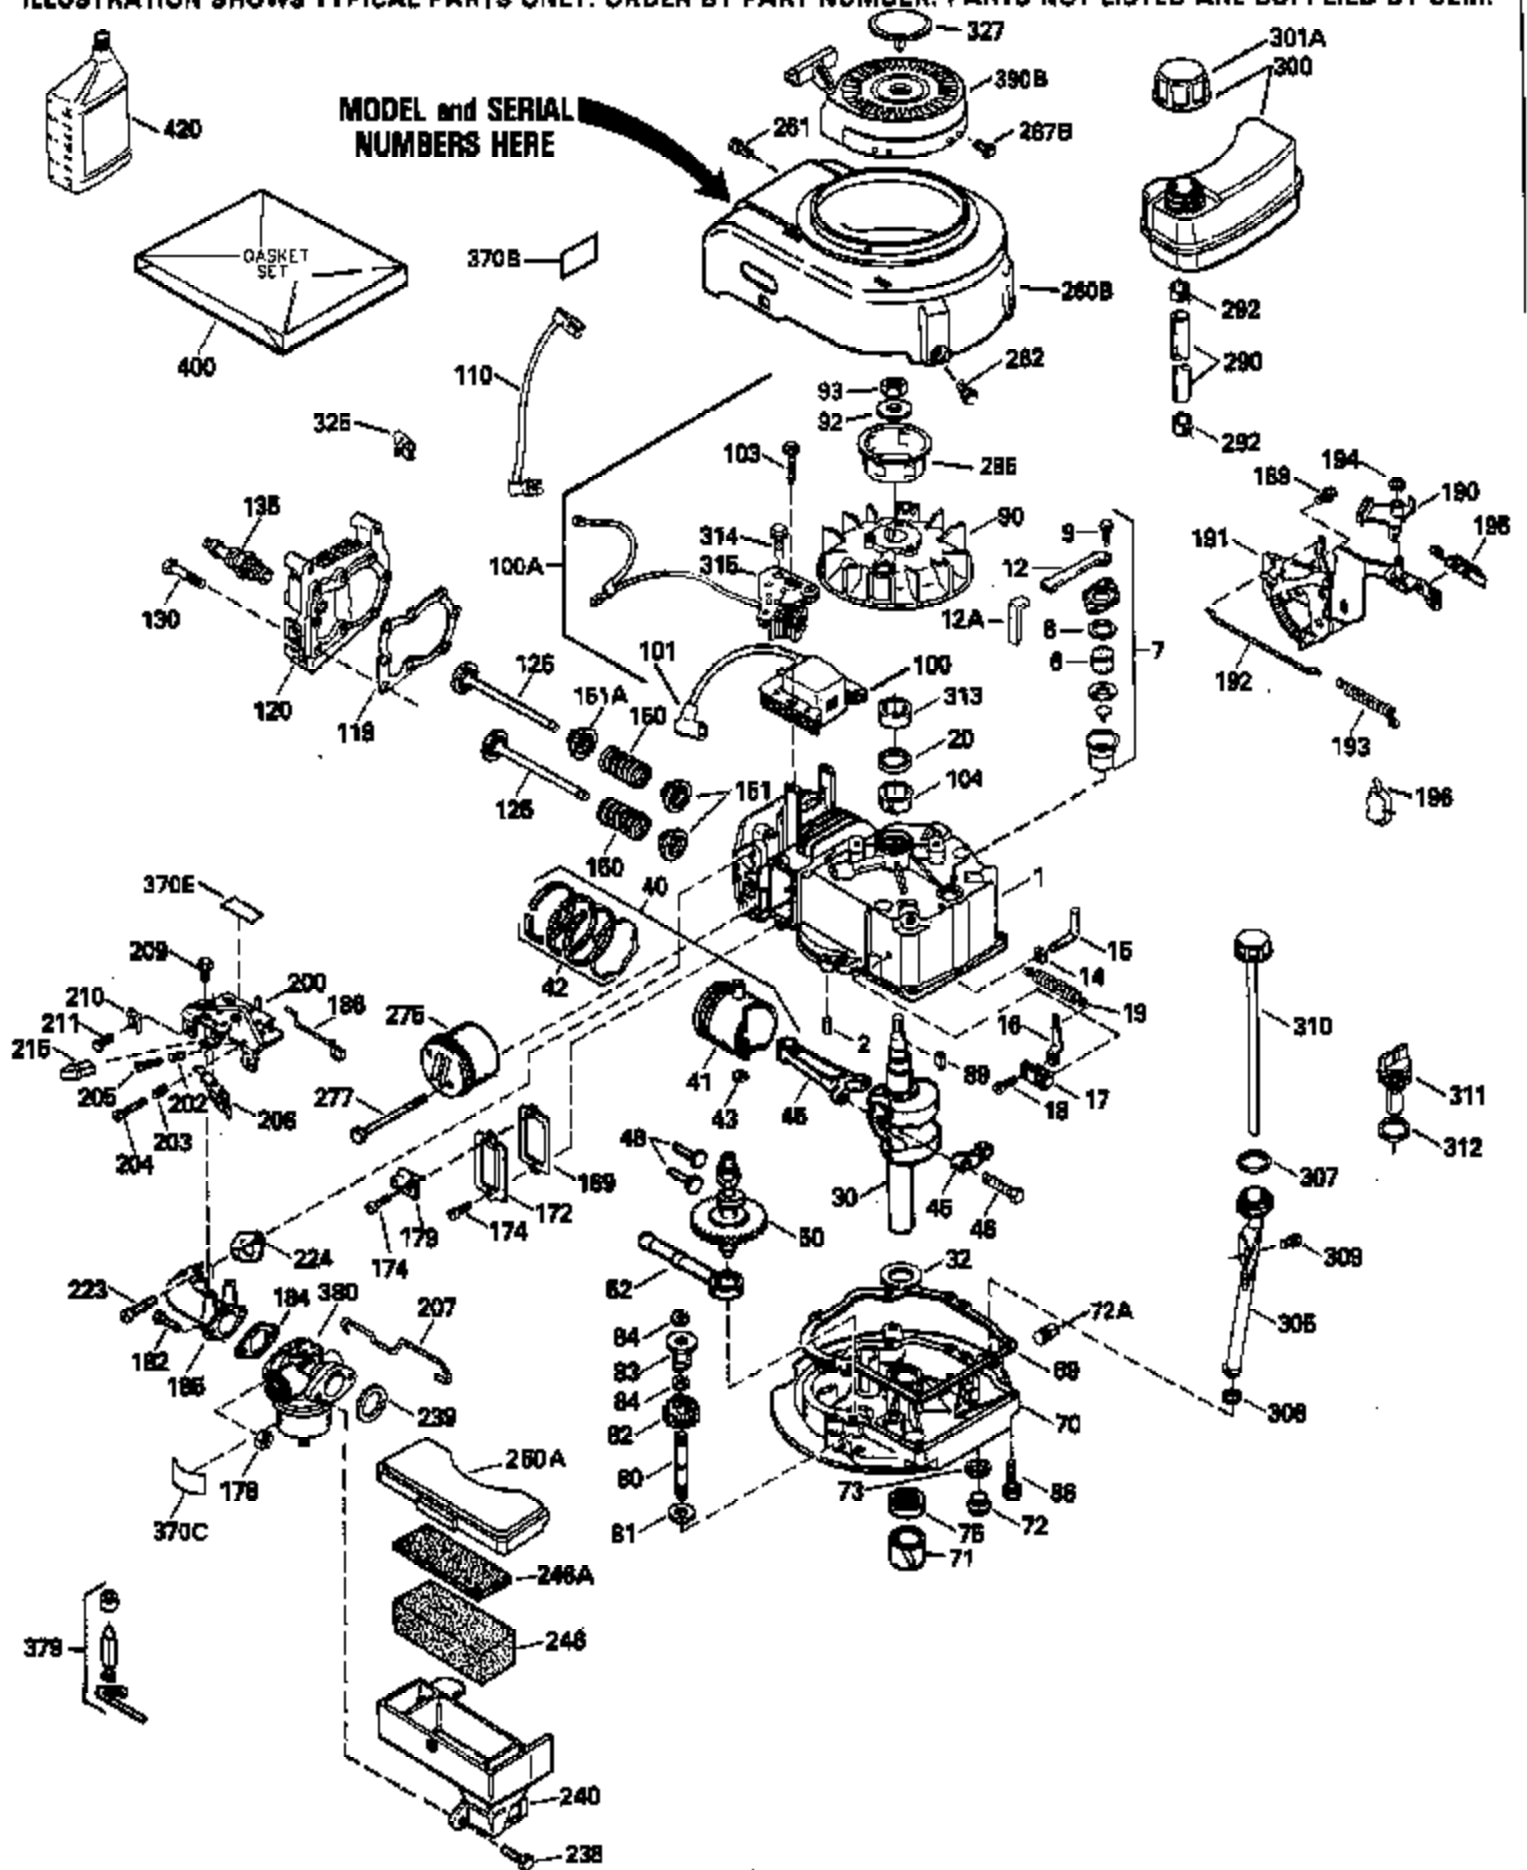

ILLUSTRATION SHOWS TYPICAL PARTS ONLY. ORDER BY PART NUMBER. PARTS NOT LISTED ARE SUPPLIED BY OEM.

Ref #	Part Number	Qty	Description
1	34975		Cylinder Ass'y. (Incl. 2, 8, 9 & 20) (2-1/2")
2	26727		Pin, Dowel
6	33734		Element, Breather
7	34214A		Breather Ass'y. (Incl. 6, 8, 9, 12 & 12A)
8	33735		* Gasket, Breather
9	30200		Screw, 10-24 x 9/16"
12	33886		Tube, Breather
14	28277		Washer
15	30589		Rod, Governor (Incl. 14)
16	31383A		Lever, Governor
17	31335		Clamp, Governor lever
18	650548		Screw, 8-32 x 5/16"
19	31361		Spring, Extension
20	32600		Seal, Oil
30	34460A		Crankshaft Ass'y.
40	34514		Piston, Pin & Ring Set (Std.) (2-1/2" Bore)
40	34515		Piston, Pin & Ring Set (.010" OS)
40	34516		Piston, Pin & Ring Set (.020" OS)
41	32538B		Piston & Pin Ass'y. (Incl. 43)(Std.)(2-1/2")
41	32548B		Piston & Pin Ass'y. (Incl. 43) (.010" OS)
41	32549B		Piston & Pin Ass'y. (Incl. 43) (.020" OS)
42	28986		Ring Set (Std.) (2-1/2" Bore)
42	28987		Ring Set (.010" OS)
42	28988		Ring Set (.020" OS)
43	20381		Ring, Piston pin retaining
45	30963B		Rod Assy., Connecting (Incl. 46)
46	32610A		Bolt, Connecting rod
48	27241		Lifter, Valve
50	33148A		Camshaft
52	29914		Oil Pump Assy.
69	35261		* Gasket, Mounting flange
70	35651B		Mounting Flange (Incl. 72, 72A, 73, 7 5 & 80)
72	30572		Plug, Oil drain (Incl. 73)
73	28833		* Drain Plug Gasket (Not req. W/plastic plug)
75	26208		Seal, Oil
80	30574		Shaft, Governor
81	30590A		Washer, Flat
82	30591		Gear Assy., Governor (Incl. 81)
83	30588A		Spool, Governor
84	29193		Ring, Retaining
86	650488		Screw, 1/4-20 x 1-1/4"
89	610995		Flywheel Key
90	611011A		Flywheel
92	650815		Washer, Belleville
93	650816		Nut, Flywheel
100A	34798A		Milliamp Alt.Con.Kit(Incl.110,314,315 ,730207)
100	730207		Magneto-to-Solid State Conversion Kit (Includes solid state module, solid state flywheel key, and instructions.)(Use as required on external ignition engines only.)
101	610118		Cover, Spark plug
103	650814		Screw, Torx T-15, 10-24 x 1"
110	34232		Ground Wire
119	29953C		* Gasket, Cylinder head
120	34335		Head, Cylinder
125	29313C		Exhaust Valve (Std.) (Incl. 151)
125	29315C		Exhaust Valve (1/32" OS) (Incl. 151)
126	29314B		Intake Valve (Std.) (Incl. 151)