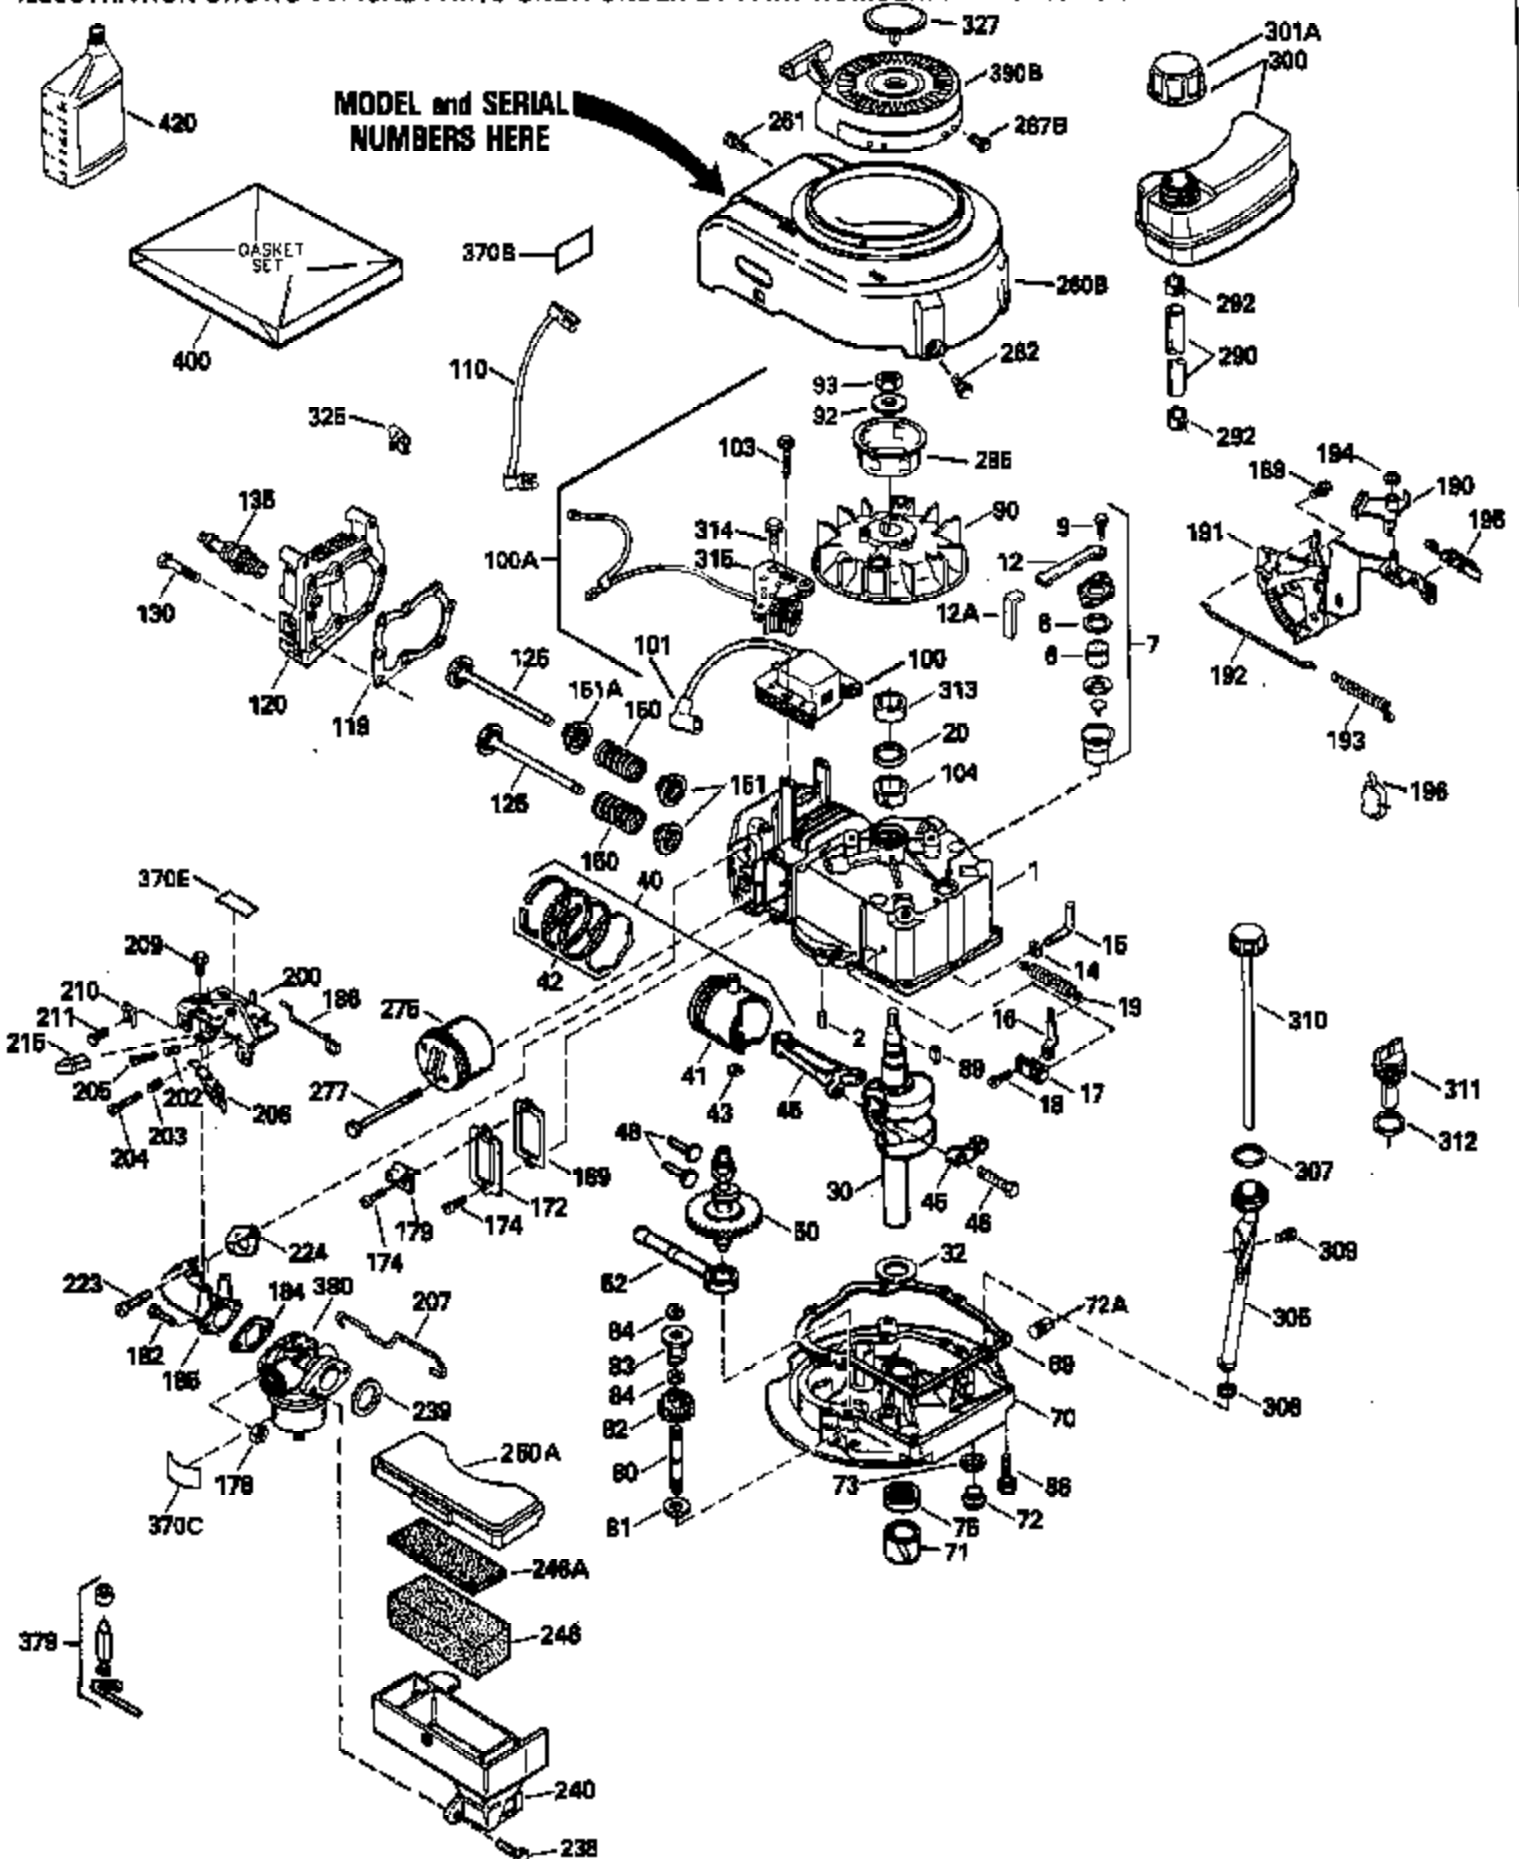

ILLUSTRATION SHOWS TYPICAL PARTS ONLY. ORDER BY PART NUMBER. PARTS NOT LISTED ARE SUPPLIED BY OEM.

Ref #	Part Number	Qty	Description
1	34975		Cylinder Ass'y. (Incl. 2, 8, 9 & 20) (2-1/2")
2	26727		Pin, Dowel
6	33734		Element, Breather
7	34214A		Breather Ass'y. (Incl. 6, 8, 9, 12 & 12A)
8	33735		* Gasket, Breather
9	30200		Screw, 10-24 x 9/16"
12	33886		Tube, Breather
14	28277		Washer
15	30589		Rod, Governor (Incl. 14)
16	31383A		Lever, Governor
17	31335		Clamp, Governor lever
18	650548		Screw, 8-32 x 5/16"
19	31361		Spring, Extension
20	32600		Seal, Oil
30	34463		Crankshaft Ass'y.
40	34514		Piston, Pin & Ring Set (Std.) (2-1/2" Bore)
40	34515		Piston, Pin & Ring Set (.010" OS)
40	34516		Piston, Pin & Ring Set (.020" OS)
41	32538B		Piston & Pin Ass'y. (Incl. 43)(Std.)(2-1/2")
41	32548B		Piston & Pin Ass'y. (Incl. 43) (.010" OS)
41	32549B		Piston & Pin Ass'y. (Incl. 43) (.020" OS)
42	28986		Ring Set (Std.) (2-1/2" Bore)
42	28987		Ring Set (.010" OS)
42	28988		Ring Set (.020" OS)
43	20381		Ring, Piston pin retaining
45	30963B		Rod Assy., Connecting (Incl. 46)
46	32610A		Bolt, Connecting rod
48	27241		Lifter, Valve
50	33148A		Camshaft
52	29914		Oil Pump Assy.
69	35261		* Gasket, Mounting flange
70	35651B		Mounting Flange (Incl. 72, 72A, 73, 7 5 & 80)
72	30572		Plug, Oil drain (Incl. 73)
73	28833		* Drain Plug Gasket (Not req. W/plastic plug)
75	26208		Seal, Oil
80	30574		Shaft, Governor
81	30590A		Washer, Flat
82	30591		Gear Assy., Governor (Incl. 81)
83	30588A		Spool, Governor
84	29193		Ring, Retaining
86	650488		Screw, 1/4-20 x 1-1/4"
89	611004		Flywheel Key
90	611046A		Flywheel
92	650815		Washer, Belleville
93	650816		Nut, Flywheel
100	730207		Magneto-to-Solid State Conversion Kit (Includes solid state module, solid state flywheel key, and instructions.)(Use as required on external ignition engines only.)
100	34443A		Solid State Assy.
103	650814		Screw, Torx T-15, 10-24 x 1"
119	29953C		* Gasket, Cylinder head
120	34335		Head, Cylinder
125	29313C		Exhaust Valve (Std.) (Incl. 151)
125	29315C		Exhaust Valve (1/32" OS) (Incl. 151)
126	29314B		Intake Valve (Std.) (Incl. 151)
126	29315C		Intake Valve (1/32" OS) (Incl. 151)
130	6021A		Screw, 5/16-18 x 1-1/2"