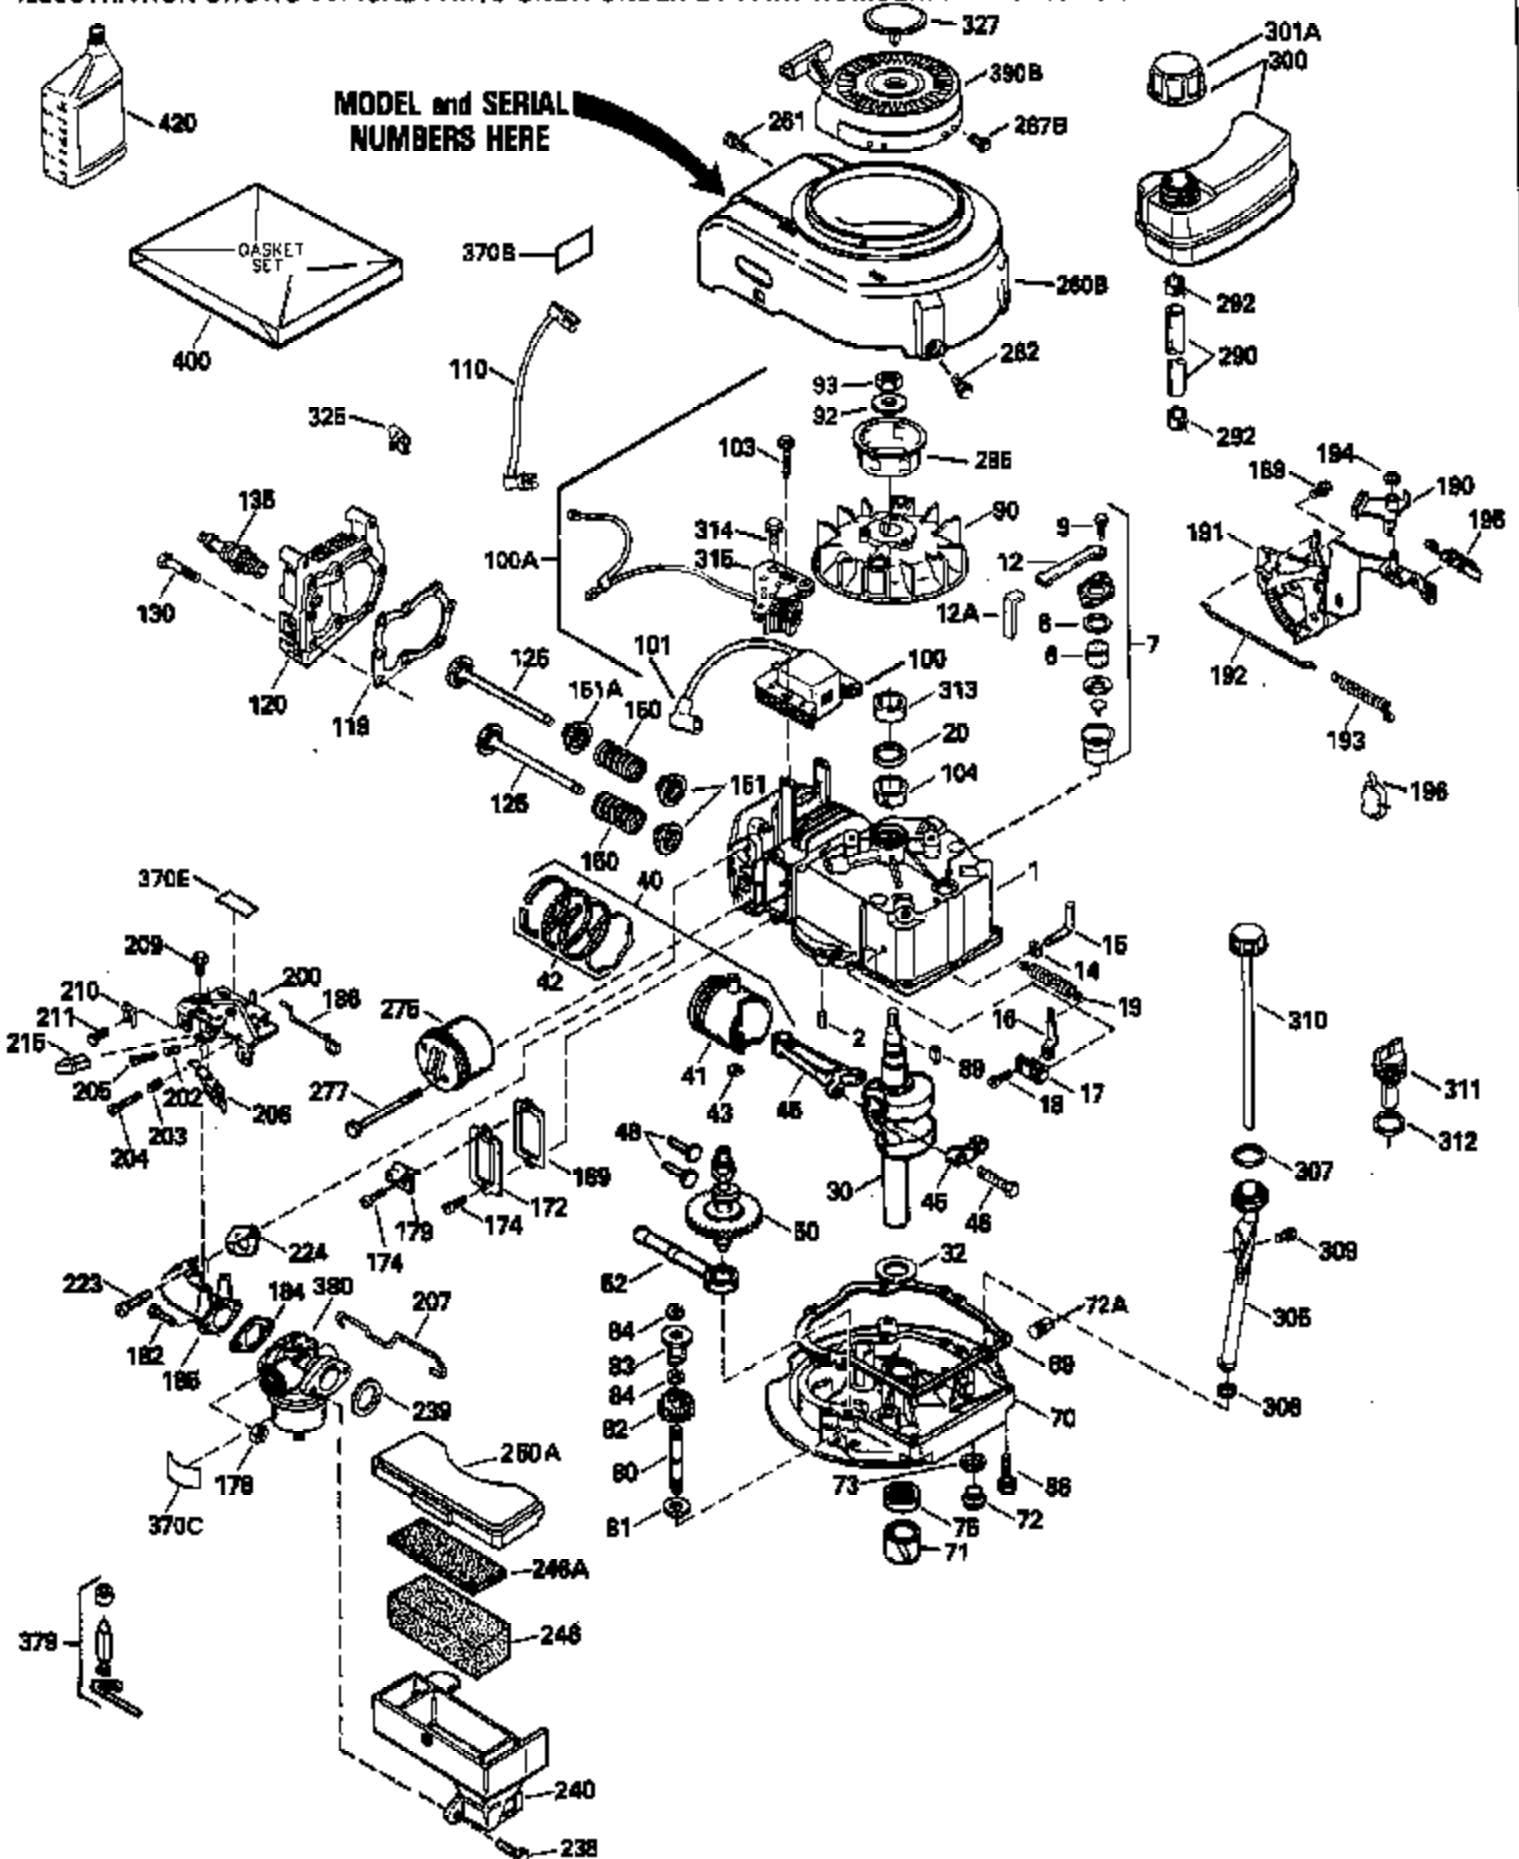

ILLUSTRATION SHOWS TYPICAL PARTS ONLY. ORDER BY PART NUMBER. PARTS NOT LISTED ARE SUPPLIED BY OEM.

Ref #	Part Number	Qty	Description
1	34975		Cylinder Ass'y. (Incl. 2, 8, 9 & 20) (2-1/2")
2	26727		Pin, Dowel
6	33734		Element, Breather
7	34214A		Breather Ass'y. (Incl. 6, 8, 9, 12 & 12A)
8	33735		* Gasket, Breather
9	30200		Screw, 10-24 x 9/16"
12	33886		Tube, Breather
14	28277		Washer
15	31513		Rod, Governor
16	31383A		Lever, Governor
17	31335		Clamp, Governor lever
18	650548		Screw, 8-32 x 5/16"
19	31361		Spring, Extension
20	32600		Seal, Oil
30	34769A		Crankshaft Ass'y.
40	34514		Piston, Pin & Ring Set (Std.) (2-1/2" Bore)
40	34515		Piston, Pin & Ring Set (.010" OS)
40	34516		Piston, Pin & Ring Set (.020" OS)
41	32538B		Piston & Pin Ass'y. (Incl. 43)(Std.)(2-1/2")
41	32548B		Piston & Pin Ass'y. (Incl. 43) (.010" OS)
41	32549B		Piston & Pin Ass'y. (Incl. 43) (.020" OS)
42	28986		Ring Set (Std.) (2-1/2" Bore)
42	28987		Ring Set (.010" OS)
42	28988		Ring Set (.020" OS)
43	20381		Ring, Piston pin retaining
45	30963B		Rod Assy., Connecting (Incl. 46)
46	32610A		Bolt, Connecting rod
48	27241		Lifter, Valve
50	33639		Camshaft
52	29914		Oil Pump Assy.
69	35261		* Gasket, Mounting flange
72	30572		Plug, Oil drain (Incl. 73)
73	28833		* Drain Plug Gasket (Not req. W/plastic plug)
75	26208		Seal, Oil
80	30574		Shaft, Governor
81	30590A		Washer, Flat
82	30591		Gear Assy., Governor (Incl. 81)
83	30588A		Spool, Governor
84	29193		Ring, Retaining
86	650488		Screw, 1/4-20 x 1-1/4"
89	610995		Flywheel Key
90	611046A		Flywheel
92	650815		Washer, Belleville
93	650816		Nut, Flywheel
100	34431		Solid State Ignition NOTE: Specs with this ignition system can still service individual components (points, condenser, etc.)See Div. 3, Sec. A, page TVS75 & TVS90 4,Reference numbers 122 thru 134. (This coil has been superseded to 730207 solid state conversion kit)
100	730207		Magneto-to-Solid State Conversion Kit (Includes solid state module, solid state flywheel key, and instructions.)(Use as required on external ignition engines only.)
103	650814		Screw, Torx T-15, 10-24 x 1"
110	30831		Ground Wire (Incl. 120)
119	29953C		* Gasket, Cylinder head
120	34335		Head, Cylinder
125	29313C		Exhaust Valve (Std.) (Incl. 151)