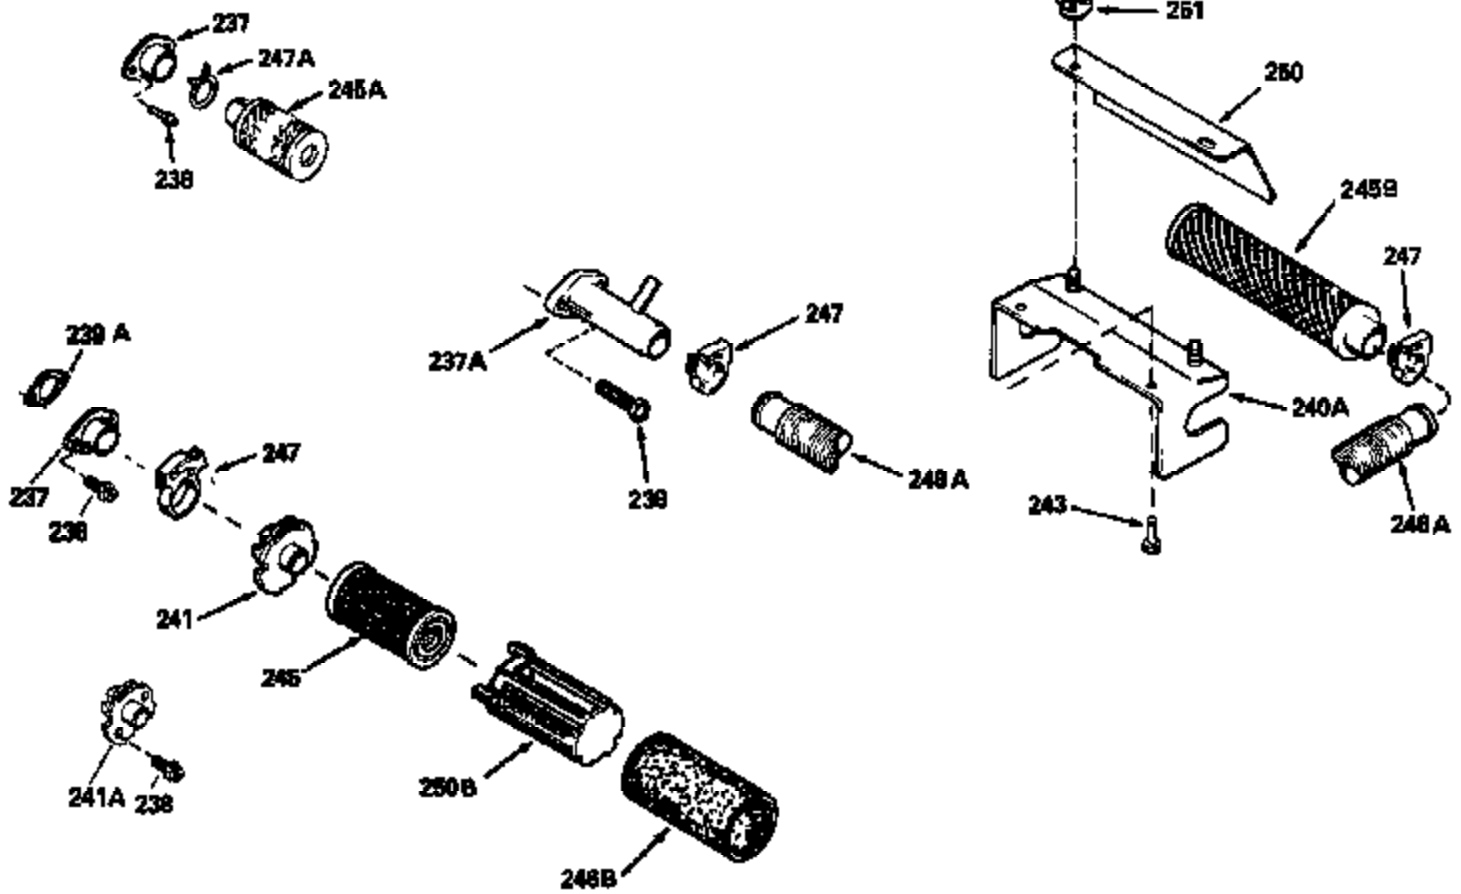

Ref #	Part Number	Qty	Description
19	31361		Spring, Extension
69	35261		* Gasket, Mounting flange
182	6201		Screw, 1/4-28 x 7/8"
185	31384A		Pipe, Intake (Incl. 224)
186	34337		Link, Governor spring
209	30200		Screw, 10-24 x 9/16"
223	650451		Screw, 1/4-20 x 1"
238	650806		Screw, 10-32 x 5/8"
246B	35435		Filter, Pre-Air (Use as required)