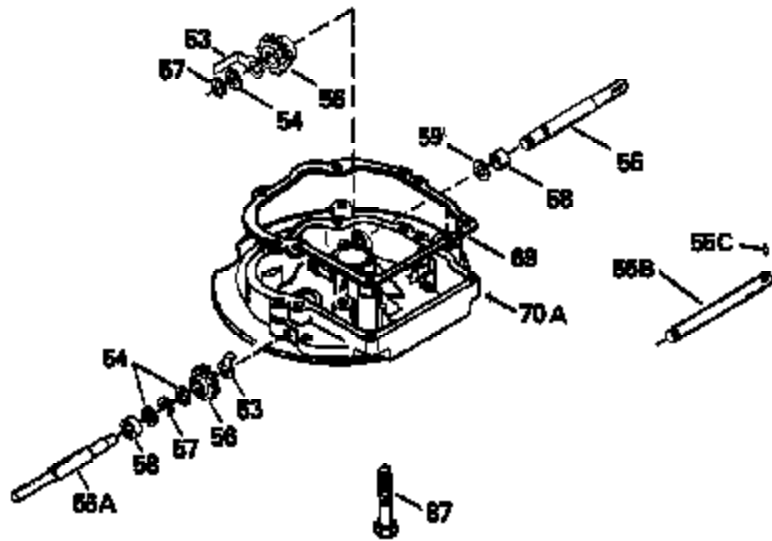

Ref #	Part Number	Qty	Description
19	31361		Spring, Extension
69	35261		* Gasket, Mounting flange
182	6201		Screw, 1/4-28 x 7/8"
185	31384A		Pipe, Intake (Incl. 224)
186	34337		Link, Governor spring
209	30200		Screw, 10-24 x 9/16"
223	650451		Screw, 1/4-20 x 1"
238	650806		Screw, 10-32 x 5/8"
246B	35435		Filter, Pre-Air (Use as required)