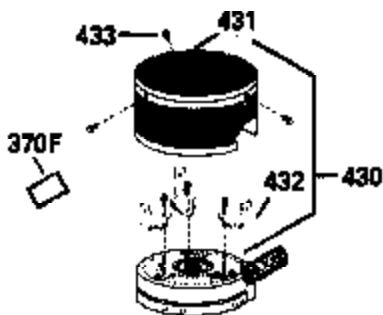

Ref #	Part Number	Qty	Description
274	26754A		* Gasket, Exhaust (Use as required)
277	650795		Screw, 1/4-20 x 2-1/4"
277A	30063		Screw, 1/4-20 x 1/2" (Use as required)
370F	34387		Decal, Instruction (Optional)
415	730162		Muffler Adap.Kit(Incl.274,277A)(Use a s req.)
430	730574		Debris Screen Kit (Incl. 370F,431-433)(Opt.)
431	35596		Screen, Debris (Optional)
432	35597		Bracket, Debris screen (Optional)
433	650910		Screw, 8-32 x 1/4" (Optional)