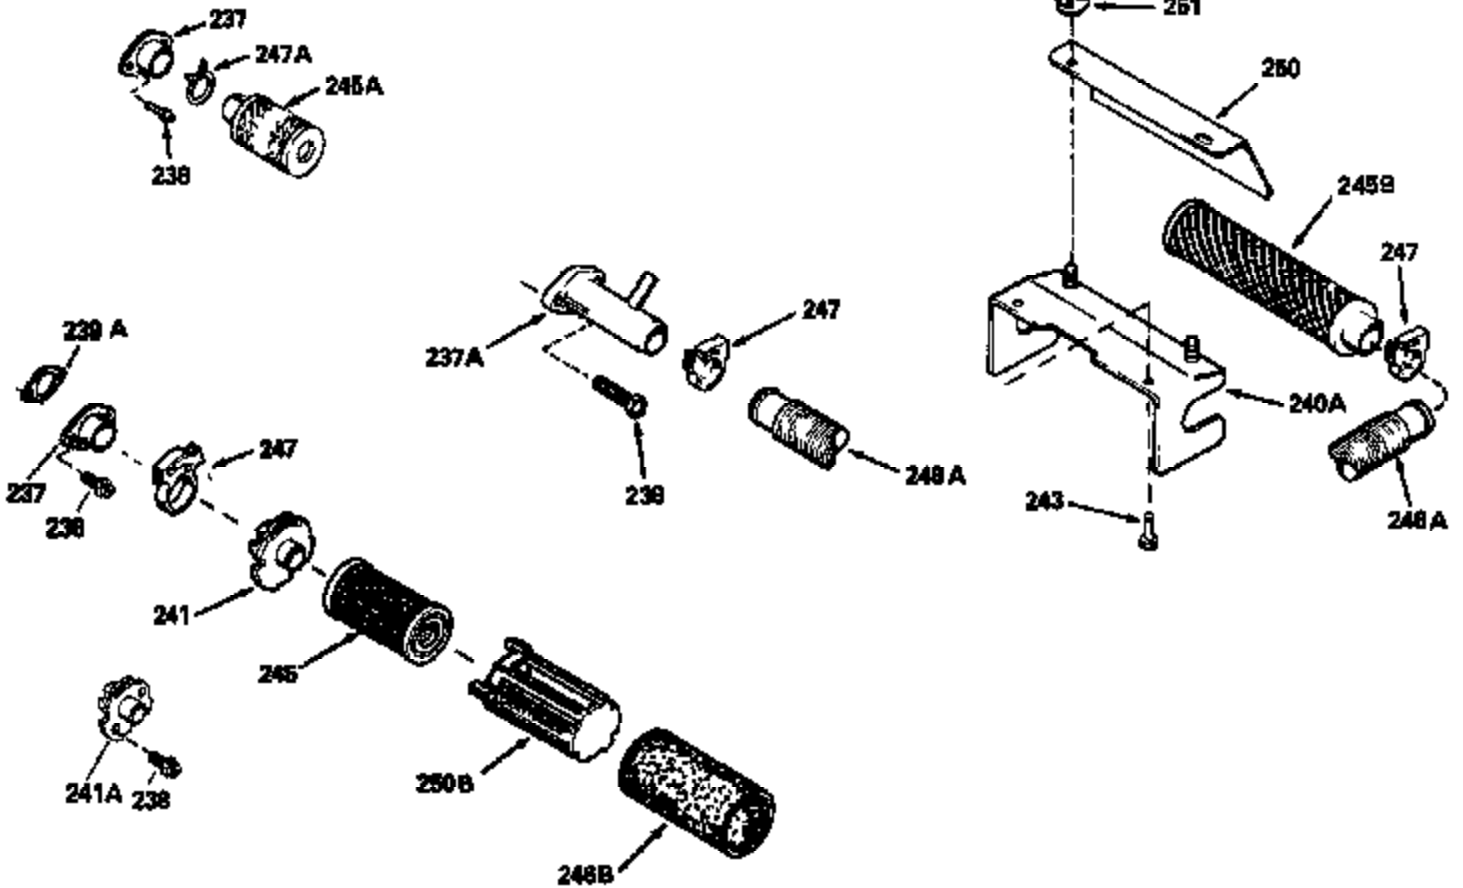

Ref #	Part Number	Qty	Description
19	31361		Spring, Extension
53	31745		Tang, Washer
54	31747		Washer, Flat
55A	34647		Shaft, P.T.O.
56	33401		Right Hand Worm Gear
57	33537		Ring, Retaining
58	31744		Seal, Oil
69	35261		* Gasket, Mounting flange
70A	33653A		Flange Ass'y. (Incl.58, 72, 72A, 73, 75 & 80)
87	650492		Screw, 1/4-20 x 2-1/4"
182	6201		Screw, 1/4-28 x 7/8"
185	31384A		Pipe, Intake (Incl. 224)
186	34337		Link, Governor spring
209	30200		Screw, 10-24 x 9/16"
223	650451		Screw, 1/4-20 x 1"
238	650806		Screw, 10-32 x 5/8"
246B	35435		Filter, Pre-Air (Use as required)