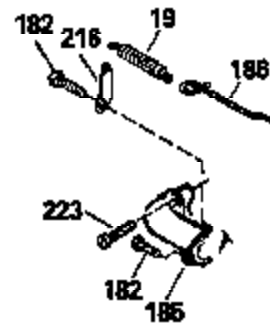

Ref #	Part Number	Qty	Description
19	31361		Spring, Extension
53	31745		Tang, Washer
54	31747		Washer, Flat
55A	34647		Shaft, P.T.O.
56	33401		Right Hand Worm Gear
57	33537		Ring, Retaining
58	31744		Seal, Oil
69	35261		* Gasket, Mounting flange
70A	33653A		Flange Ass'y. (Incl.58, 72, 72A, 73, 75 & 80)
87	650492		Screw, 1/4-20 x 2-1/4"
182	6201		Screw, 1/4-28 x 7/8"
185	31384A		Pipe, Intake (Incl. 224)
186	34337		Link, Governor spring
209	30200		Screw, 10-24 x 9/16"
223	650451		Screw, 1/4-20 x 1"
238	650806		Screw, 10-32 x 5/8"
246B	35435		Filter, Pre-Air (Use as required)