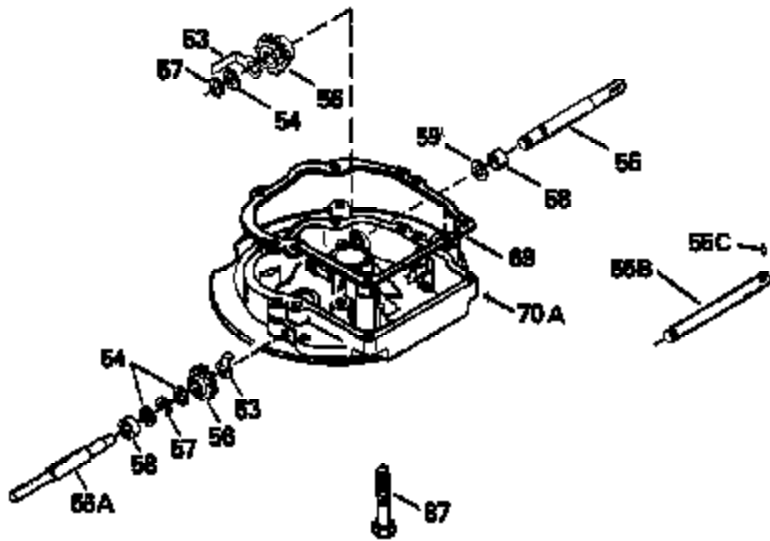

Ref #	Part Number	Qty	Description
19	31361		Spring, Extension
53	31745		Tang, Washer
54	31747		Washer, Flat
55A	34647		Shaft, P.T.O.
56	33401		Right Hand Worm Gear
57	33537		Ring, Retaining
58	31744		Seal, Oil
69	35261		* Gasket, Mounting flange
70A	33653A		Flange Ass'y. (Incl.58, 72, 72A, 73, 75 & 80)
87	650492		Screw, 1/4-20 x 2-1/4"
182	6201		Screw, 1/4-28 x 7/8"
185	31384A		Pipe, Intake (Incl. 224)
186	34337		Link, Governor spring
209	30200		Screw, 10-24 x 9/16"
223	650451		Screw, 1/4-20 x 1"
238	650806		Screw, 10-32 x 5/8"
246B	35435		Filter, Pre-Air (Use as required)