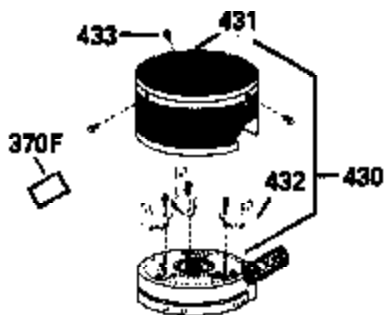

Ref #	Part Number	Qty	Description
274	26754A		* Gasket, Exhaust (Use as required)
277	650795		Screw, 1/4-20 x 2-1/4"
277A	30063		Screw, 1/4-20 x 1/2" (Use as required)
370F	34387		Decal, Instruction (Optional)
415	730162		Muffler Adap.Kit(Incl.274,277A)(Use a s req.)
430	730574		Debris Screen Kit (Incl. 370F,431-433)(Opt.)
431	35596		Screen, Debris (Optional)
432	35597		Bracket, Debris screen (Optional)
433	650910		Screw, 8-32 x 1/4" (Optional)