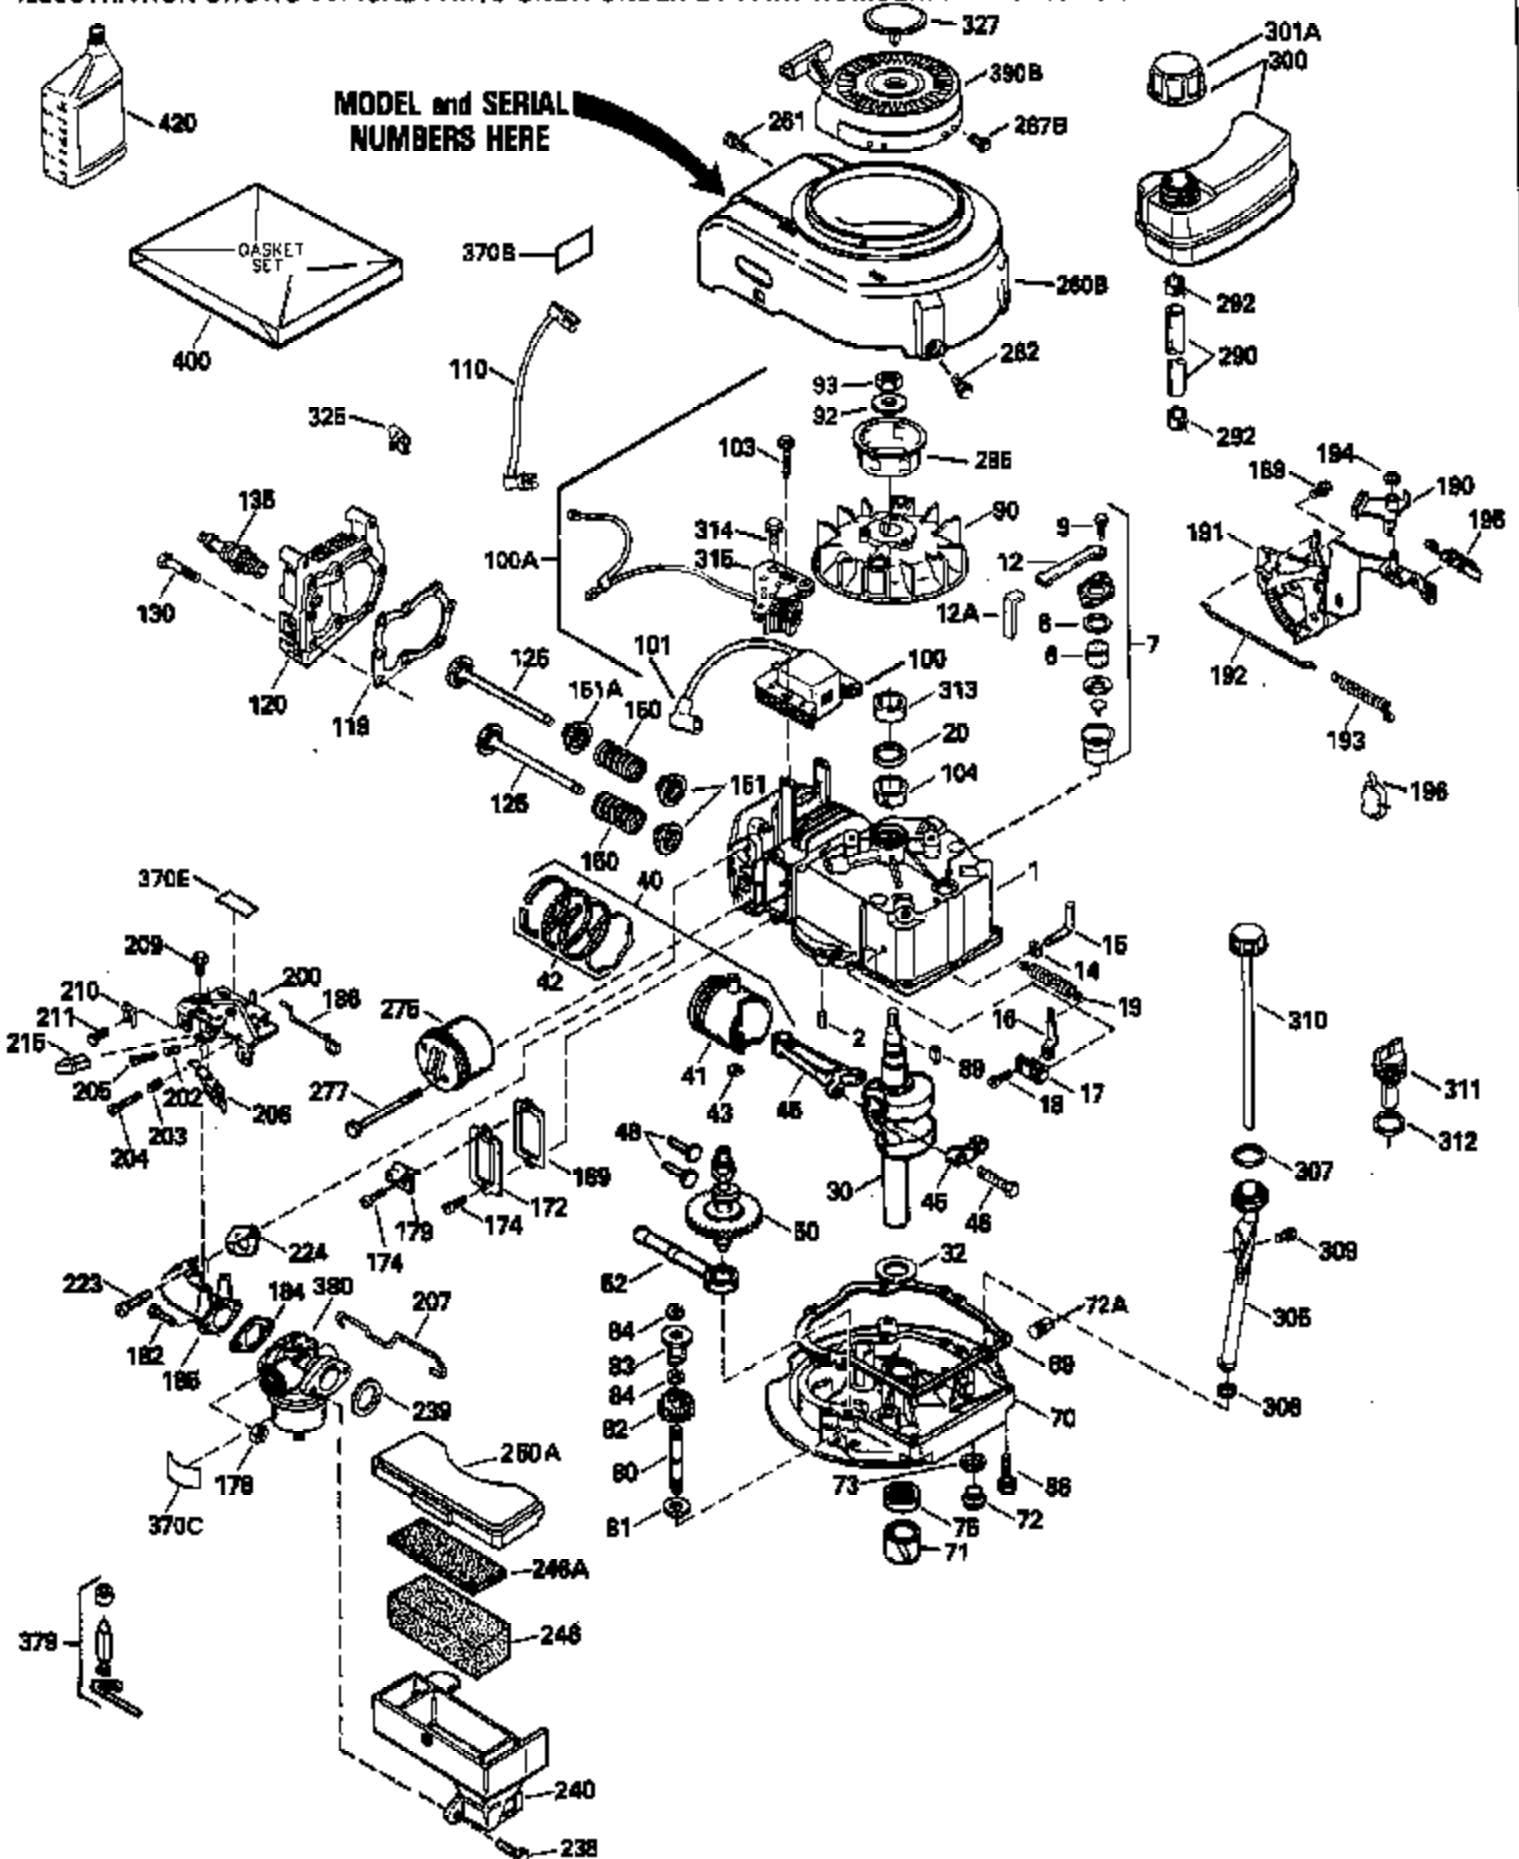

ILLUSTRATION SHOWS TYPICAL PARTS ONLY. ORDER BY PART NUMBER. PARTS NOT LISTED ARE SUPPLIED BY OEM.

Ref #	Part Number	Qty	Description
1	34975		Cylinder Ass'y. (Incl. 2, 8, 9 & 20) (2-1/2")
2	26727		Pin, Dowel
6	33734		Element, Breather
7	34214A		Breather Ass'y. (Incl. 6, 8, 9, 12 & 12A)
8	33735		* Gasket, Breather
9	30200		Screw, 10-24 x 9/16"
12	33886		Tube, Breather
14	28277		Washer
15	30589		Rod, Governor (Incl. 14)
16	31383A		Lever, Governor
17	31335		Clamp, Governor lever
18	650548		Screw, 8-32 x 5/16"
19	31361		Spring, Extension
20	32600		Seal, Oil
30	34463		Crankshaft Ass'y.
40	34514		Piston, Pin & Ring Set (Std.) (2-1/2" Bore)
40	34515		Piston, Pin & Ring Set (.010" OS)
40	34516		Piston, Pin & Ring Set (.020" OS)
41	32538B		Piston & Pin Ass'y. (Incl. 43)(Std.)(2-1/2")
41	32548B		Piston & Pin Ass'y. (Incl. 43) (.010" OS)
41	32549B		Piston & Pin Ass'y. (Incl. 43) (.020" OS)
42	28986		Ring Set (Std.) (2-1/2" Bore)
42	28987		Ring Set (.010" OS)
42	28988		Ring Set (.020" OS)
43	20381		Ring, Piston pin retaining
45	30963B		Rod Assy., Connecting (Incl. 46)
46	32610A		Bolt, Connecting rod
48	27241		Lifter, Valve
50	33148A		Camshaft
52	29914		Oil Pump Assy.
69	35261		* Gasket, Mounting flange
70	30571A		Flange Ass'y. (Incl. 72, 73, 75, 80 & 311)
72	30572		Plug, Oil drain (Incl. 73)
73	28833		* Drain Plug Gasket (Not req. W/plastic plug)
75	26208		Seal, Oil
80	30574		Shaft, Governor
81	30590A		Washer, Flat
82	30591		Gear Assy., Governor (Incl. 81)
83	30588A		Spool, Governor
84	29193		Ring, Retaining
86	650488		Screw, 1/4-20 x 1-1/4"
89	610995		Flywheel Key
90	611046A		Flywheel
92	650815		Washer, Belleville
93	650816		Nut, Flywheel
100	34431		Solid State Ignition NOTE: Specs with this ignition system can still service individual components (points, condenser, etc.)See Div. 3, Sec. A, page TVS75 & TVS90 4,Reference numbers 122 thru 134. (This coil has been superseded to 730207 solid state conversion kit)
100	730207		Magneto-to-Solid State Conversion Kit (Includes solid state module, solid state flywheel key, and instructions.)(Use as required on external ignition engines only.)
103	650814		Screw, Torx T-15, 10-24 x 1"
110	34432		Ground Wire
119	29953C		* Gasket, Cylinder head
120	34335		Head, Cylinder