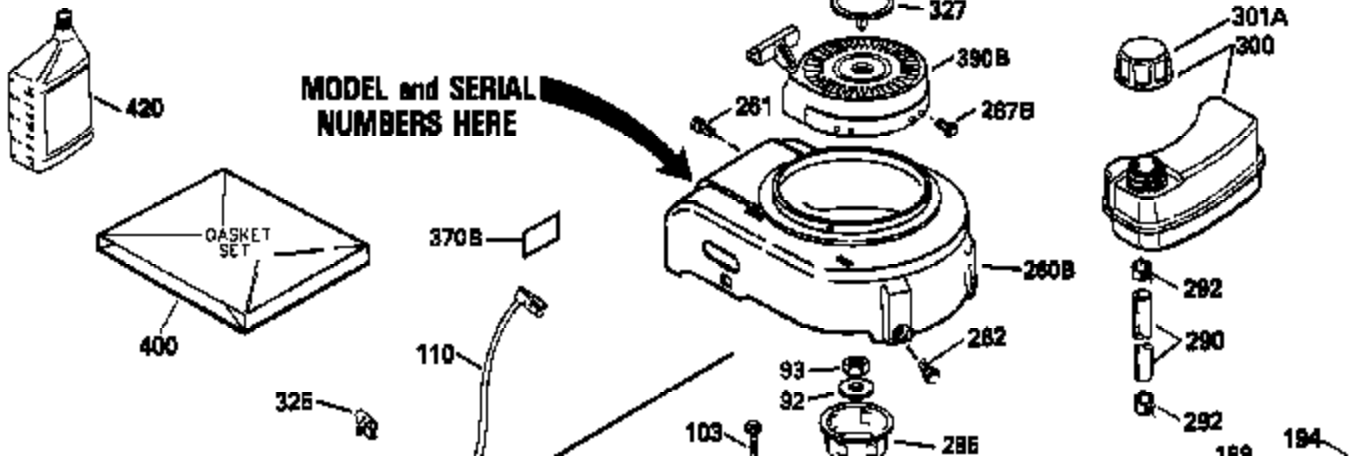

ILLUSTRATION SHOWS TYPICAL PARTS ONLY. ORDER BY PART NUMBER. PARTS NOT LISTED ARE SUPPLIED BY OEM.

Ref #	Part Number	Qty	Description
1	34975		Cylinder Ass'y. (Incl. 2, 8, 9 & 20) (2-1/2")
2	26727		Pin, Dowel
6	33734		Element, Breather
7	34214A		Breather Ass'y. (Incl. 6, 8, 9, 12 & 12A)
8	33735		* Gasket, Breather
9	30200		Screw, 10-24 x 9/16"
12	33886		Tube, Breather
14	28277		Washer
15	31513		Rod, Governor
16	31383A		Lever, Governor
17	31335		Clamp, Governor lever
18	650548		Screw, 8-32 x 5/16"
19	31361		Spring, Extension
20	32600		Seal, Oil
30	34759A		Crankshaft Ass'y.
40	34514		Piston, Pin & Ring Set (Std.) (2-1/2" Bore)
40	34515		Piston, Pin & Ring Set (.010" OS)
40	34516		Piston, Pin & Ring Set (.020" OS)
41	32538B		Piston & Pin Ass'y. (Incl. 43)(Std.)(2-1/2")
41	32548B		Piston & Pin Ass'y. (Incl. 43) (.010" OS)
41	32549B		Piston & Pin Ass'y. (Incl. 43) (.020" OS)
42	28986		Ring Set (Std.) (2-1/2" Bore)
42	28987		Ring Set (.010" OS)
42	28988		Ring Set (.020" OS)
43	20381		Ring, Piston pin retaining
45	30963B		Rod Assy., Connecting (Incl. 46)
46	32610A		Bolt, Connecting rod
48	27241		Lifter, Valve
50	33639		Camshaft
52	29914		Oil Pump Assy.
69	35261		* Gasket, Mounting flange
72	30572		Plug, Oil drain (Incl. 73)
73	28833		* Drain Plug Gasket (Not req. W/plastic plug)
75	26208		Seal, Oil
80	30574		Shaft, Governor
81	30590A		Washer, Flat
82	30591		Gear Assy., Governor (Incl. 81)
83	30588A		Spool, Governor
84	29193		Ring, Retaining
86	650488		Screw, 1/4-20 x 1-1/4"
89	610995		Flywheel Key
90	611046A		Flywheel
92	650815		Washer, Belleville
93	650816		Nut, Flywheel
100	34431		Solid State Ignition NOTE: Specs with this ignition system can still service individual components (points, condenser, etc.)See Div. 3, Sec. A, page TVS75 & TVS90 4,Reference numbers 122 thru 134. (This coil has been superseded to 730207 solid state conversion kit)
100	730207		Magneto-to-Solid State Conversion Kit (Includes solid state module, solid state flywheel key, and instructions.)(Use as required on external ignition engines only.)
103	650814		Screw, Torx T-15, 10-24 x 1"
110	34432		Ground Wire
119	29953C		* Gasket, Cylinder head
120	34335		Head, Cylinder
125	29313C		Exhaust Valve (Std.) (Incl. 151)