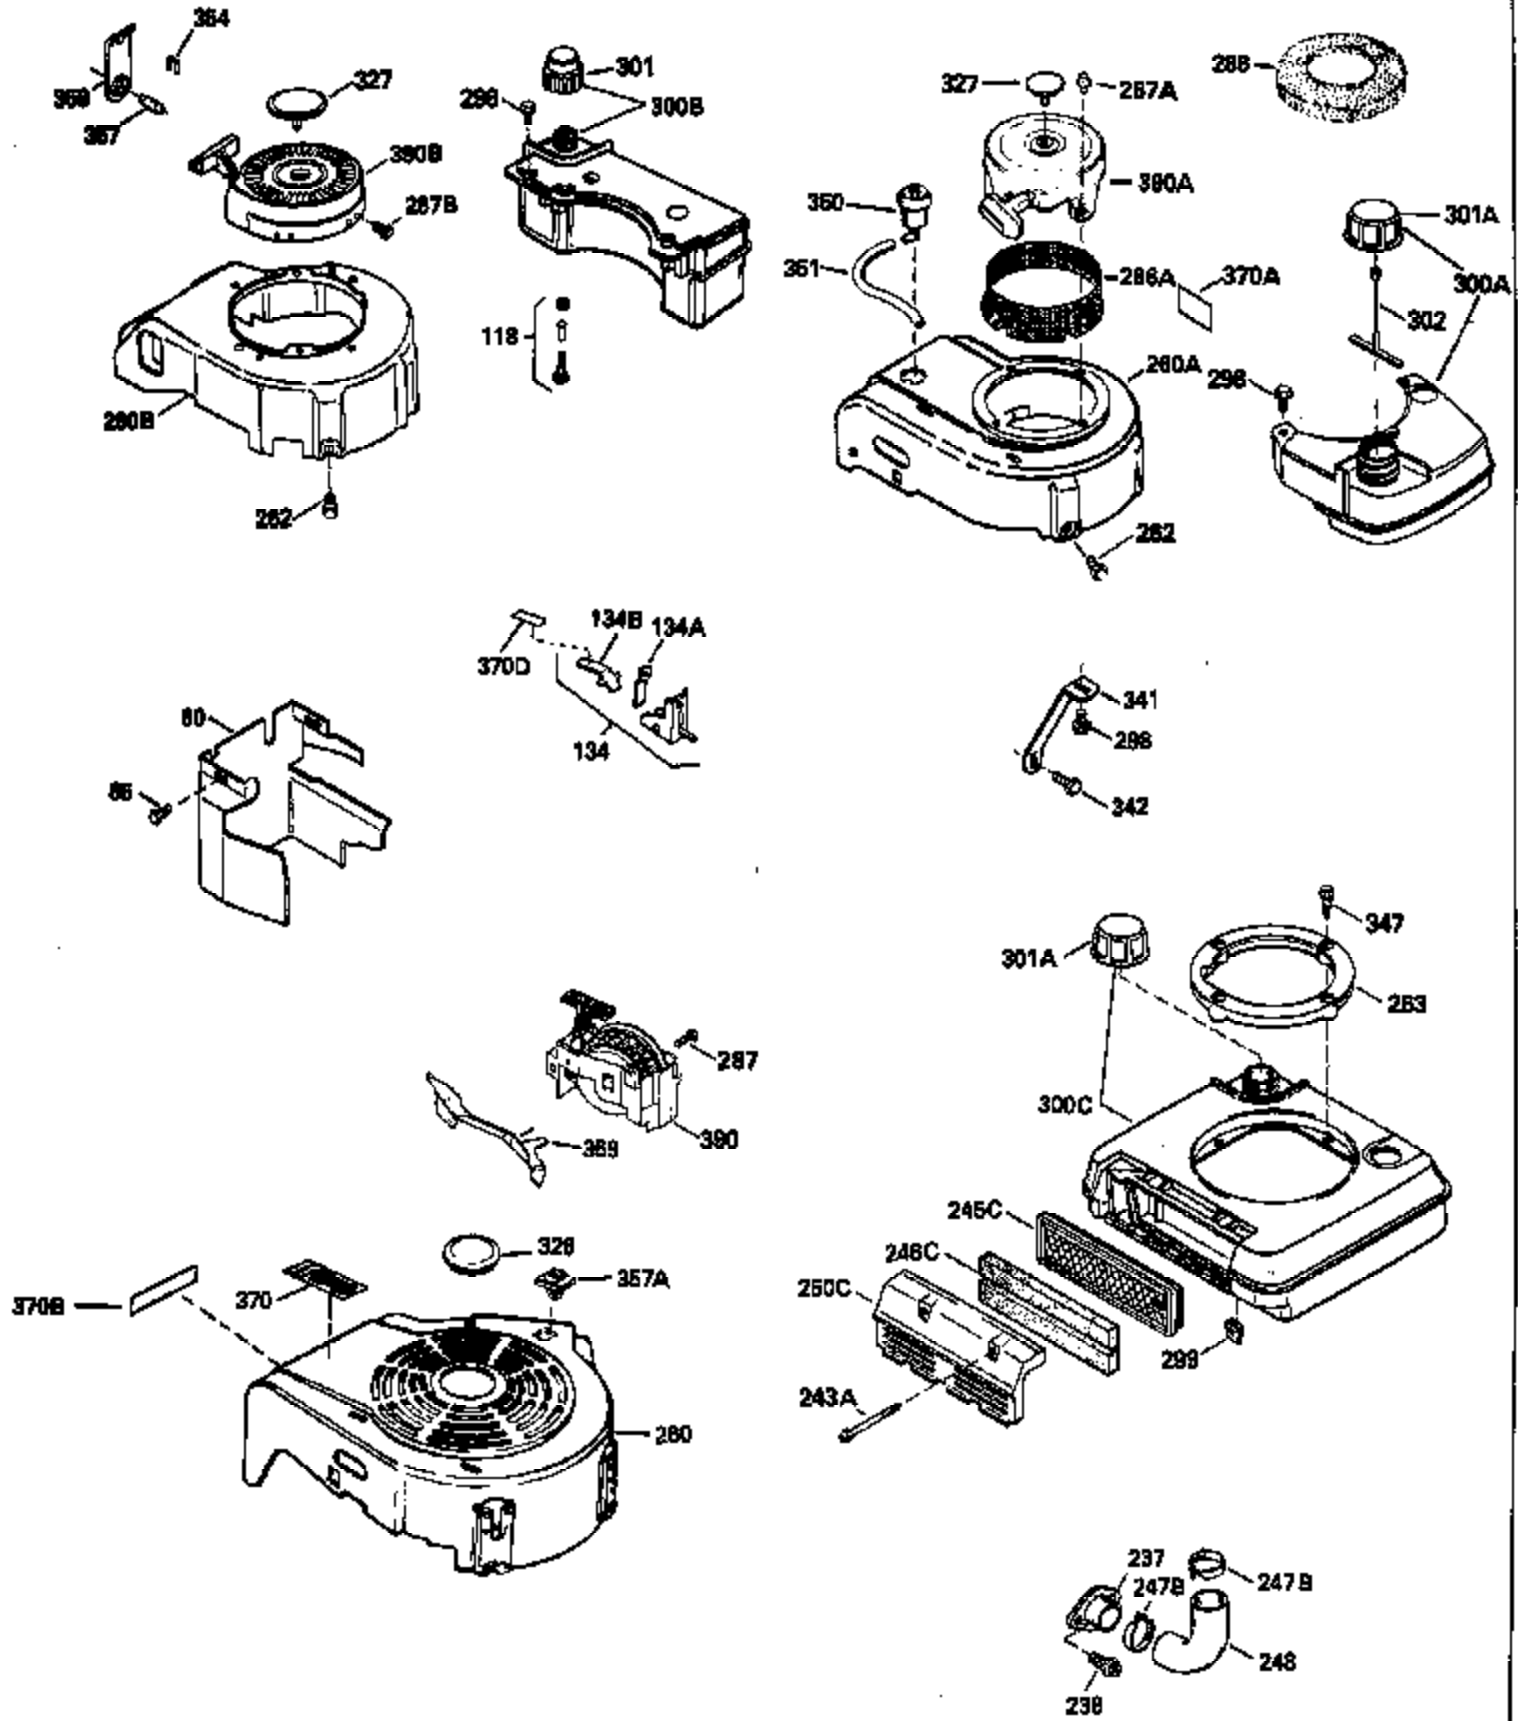

ILLUSTRATION SHOWS TYPICAL PARTS ONLY. ORDER BY PART NUMBER. PARTS NOT LISTED ARE SUPPLIED BY OEM.

Ref #	Part Number	Qty	Description
118	730194		Rope Guide Kit (Use as required with 34476 fuel tank)
238	650806		Screw, 10-32 x 5/8"
246C	35705		Filter, Pre-Air (Optional)
260	35127		Housing, Blower
262	650831		Screw, 1/4-20 x 15/32"
287	650802		Screw, 1/4-20 x 5/8"
287A	650735		Screw, 10-24 x 3/8" (Use as required)
287A			Pop Rivet, (3/16" Dia.)(Purchase locally)
298	28763		Screw, 10-32 x 35/64"
300B	34476		Fuel Tank (Incl. 292 & 301)
301	33032		Fuel Cap
326	34113		Plug, Screen
370A	34346		Decal, Instruction
370B	34363		Decal, Instruction
370	550223		Decal, Name
390	590531		Side Mount Rewind Starter (Refer to Division 5, Section C, page 32 or Fiche 8, Grid G-8 for breakdown)