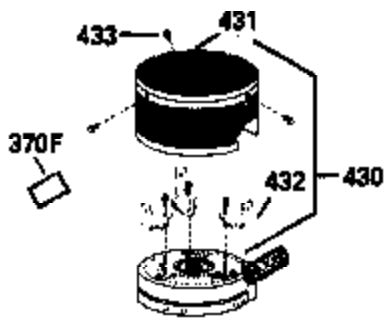

Ref #	Part Number	Qty	Description
210	27793		Clip, Conduit
211	28942		Screw, 10-32 x 3/8"
274	26754A		* Gasket, Exhaust (Use as required)
277A	30063		Screw, 1/4-20 x 1/2" (Use as required)
277	650795		Screw, 1/4-20 x 2-1/4"
370F	34387		Decal, Instruction (Optional)
415	730162		Muffler Adap.Kit(Incl.274,277A)(Use a s req.)
430	730574		Debris Screen Kit (Incl. 370F,431-433)(Opt.)
431	35596		Screen, Debris (Optional)
432	35597		Bracket, Debris screen (Optional)
433	650910		Screw, 8-32 x 1/4" (Optional)