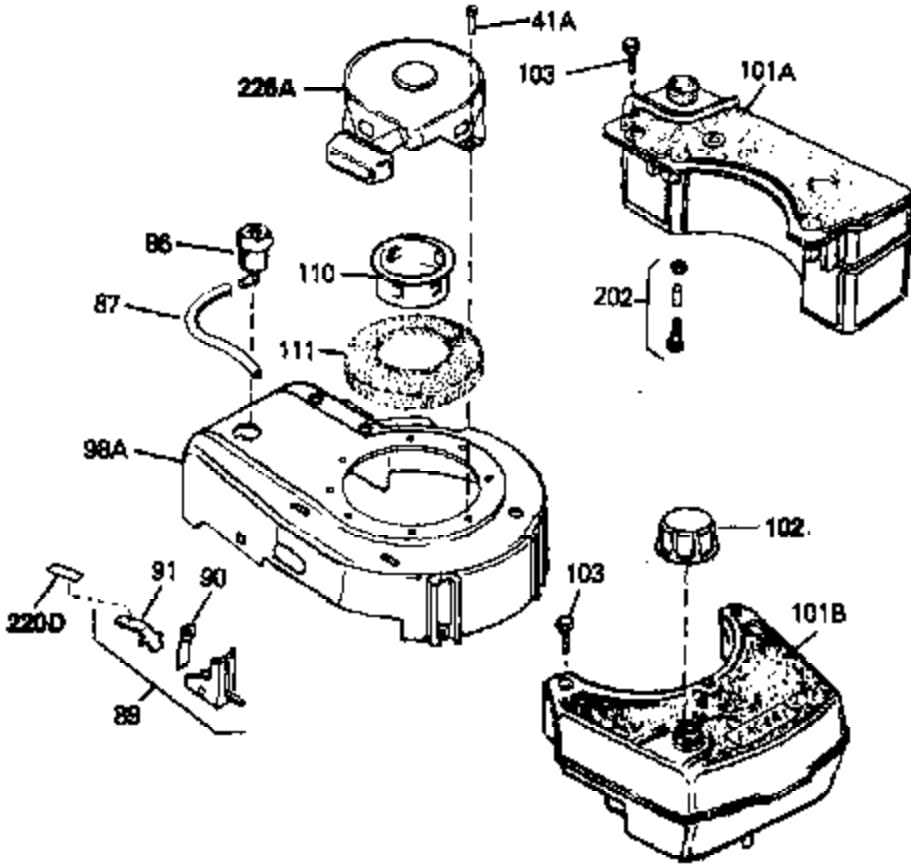

Ref #	Part Number	Qty	Description
70A	34336	0	Link, Governor-to-throttle
70	34337	0	Link, Governor spring
71	31361	0	Spring, Governor
72	650774	0	Screw, Hex hd., 1/4-20 x 2-3/8
72	650795	0	Screw, Hex hd. cap, Sems, 1/4-20 x 2-5/16
72	650869	0	Screw, Hex hd., 1/4-20 x 2-3/4
72	792005	0	Screw, Hex hd., 1/4-20 x 2-1/2
73	27181B	0	Muffler
80	34432	0	Wire, Ground (Two female & one double male
81	26756	0	Gasket, Carburetor
82	29752	0	Nut
83	6201	0	Screw
92	28942	0	Screw
93	27793	0	Clip, Conduit
95	30200	0	Screw
96	33131A	0	Control Assy., Speed
97	610973	0	Terminal Assy.
99	650831	0	Screw, Hex washer hd. Powerlok thread,
100	30200	0	Screw
101	32170A	0	Tank Assy., Fuel (White Poly) (1 qt.)
102	33032	0	Cap, Fuel filler (Red Plastic) (Spurt
104	26460	0	Clamp, Fuel line
105	29774	0	Line, Fuel (Braided 8.25")
105	30705	0	Line, Fuel (Braided 16")
105	30962	0	Line, Fuel (Braided 32")
105	34357	0	Line, Fuel (Epichlorohydrin 6-3/4")
106	650815	0	Washer, Belleville
107	650816	0	Nut, Flywheel
121	34431	0	Lamination & Coil Assy.
121	730207	0	Magneto-to-Solid State Conversion Kit
136	650814	0	Screw, Hex hd. Sems, 10-24 x 1
137	611046A	0	Flywheel
147	27625	0	Plug, Oil filler
148	29673	0	Gasket, Filler plug
154	34340	0	Element, Air cleaner (Poly)
155	34341A	0	Cover, Air cleaner (Black)
156	34339	0	Body, Air cleaner
157	650806	0	Screw, Hex washer hd. shoulder, 10-32 x 5/8
162	34338	0	Gasket, Air cleaner
220	34346	0	Decal, Instruction
220B	34363	0	Decal, Instruction
223	631021	0	Inlet Needle, Seat & Clip Assy.
224	632046A	0	Carburetor
230	33238D	0	Gasket Set

Ref #	Part Number	Qty	Description
41A	0	0	Rivet, Pop (3/16" Dia.)
41A	650735	0	Screw
98A	34793	0	Housing, Blower (5.56 dia. starter mtg. bolt
102	33032	0	Cap, Fuel filler (Red Plastic) (Spurt
110	34449	0	Hub, Starter
111	590417	0	Screen, Starter cup
157	650806	0	Screw, Hex washer hd. shoulder, 10-32 x 5/8
202	730194	0	Rope Guide Kit
226A	590420	0	Starter, Rewind