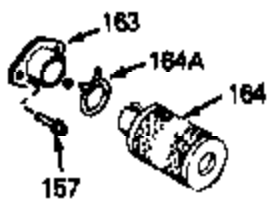

Ref #	Part Number	Qty	Description
41A	0	0	Rivet, Pop (3/16" Dia.)
41A	650735	0	Screw
98A	34793	0	Housing, Blower (5.56 dia. starter mtg. bolt
102	33032	0	Cap, Fuel filler (Red Plastic) (Spurt
110	34449	0	Hub, Starter
111	590417	0	Screen, Starter cup
157	650806	0	Screw, Hex washer hd. shoulder, 10-32 x 5/8
202	730194	0	Rope Guide Kit
226A	590420	0	Starter, Rewind