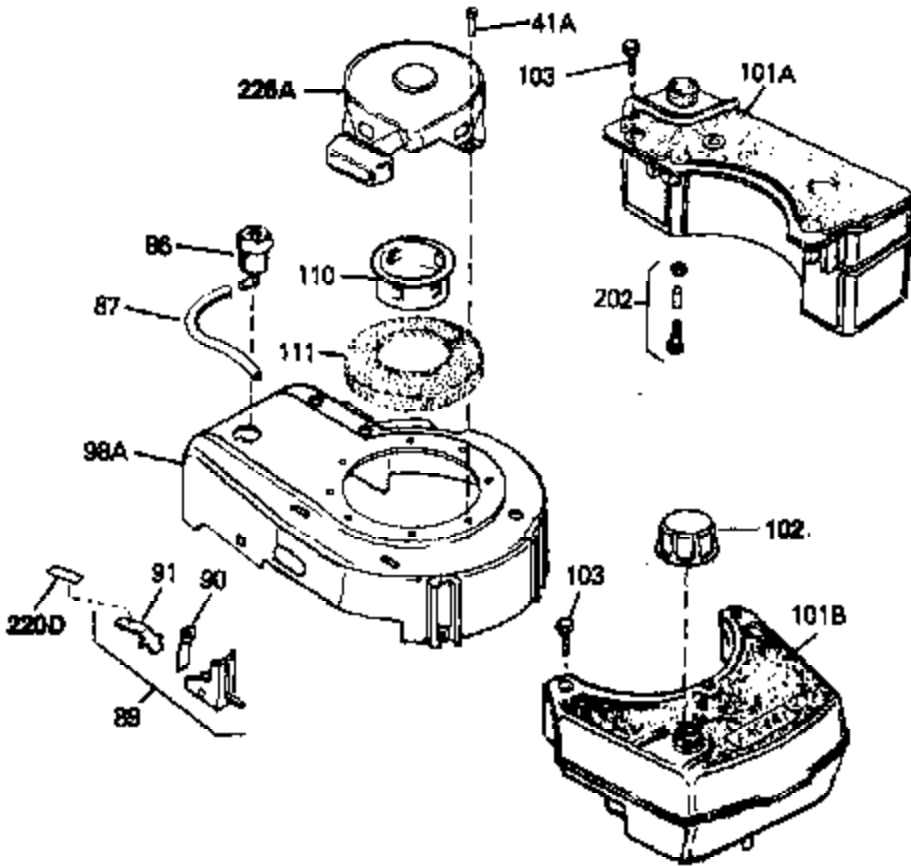

Ref #	Part Number	Qty	Description
69	650549	0	Screw
70	34337	0	Link, Governor spring
70A	34336	0	Link, Governor-to-throttle
71	31361	0	Spring, Governor
72	650774	0	Screw, Hex hd., 1/4-20 x 2-3/8
72	650795	0	Screw, Hex hd. cap, Sems, 1/4-20 x 2-5/16
72	650869	0	Screw, Hex hd., 1/4-20 x 2-3/4
72	792005	0	Screw, Hex hd., 1/4-20 x 2-1/2
73	27181B	0	Muffler
80	34432	0	Wire, Ground (Two female & one double male
81	26756	0	Gasket, Carburetor
82	29752	0	Nut
83	6201	0	Screw
92	28942	0	Screw
93	27793	0	Clip, Conduit
95	30200	0	Screw
96	33131A	0	Control Assy., Speed
97	610973	0	Terminal Assy.
99	650831	0	Screw, Hex washer hd. Powerlok thread,
100	30200	0	Screw
101	32170A	0	Tank Assy., Fuel (White Poly) (1 qt.)
102	33032	0	Cap, Fuel filler (Red Plastic) (Spurt
104	26460	0	Clamp, Fuel line
105	29774	0	Line, Fuel (Braided 8.25")
105	30705	0	Line, Fuel (Braided 16")
105	30962	0	Line, Fuel (Braided 32")
105	34357	0	Line, Fuel (Epichlorohydrin 6-3/4")
106	650815	0	Washer, Belleville
107	650816	0	Nut, Flywheel
121	34431	0	Lamination & Coil Assy.
121	730207	0	Magneto-to-Solid State Conversion Kit
136	650814	0	Screw, Hex hd. Sems, 10-24 x 1
137	611046A	0	Flywheel
147	27625	0	Plug, Oil filler
148	29673	0	Gasket, Filler plug
154	34340	0	Element, Air cleaner (Poly)
155	34341A	0	Cover, Air cleaner (Black)
156	34339	0	Body, Air cleaner
157	650806	0	Screw, Hex washer hd. shoulder, 10-32 x 5/8
162	34338	0	Gasket, Air cleaner
220	34346	0	Decal, Instruction
220B	34363	0	Decal, Instruction
223	631021	0	Inlet Needle, Seat & Clip Assy.
224	632046A	0	Carburetor
230	33238D	0	Gasket Set

Ref #	Part Number	Qty	Description
41A	0	0	Rivet, Pop (3/16" Dia.)
41A	650735	0	Screw
98A	34793	0	Housing, Blower (5.56 dia. starter mtg. bolt
102	33032	0	Cap, Fuel filler (Red Plastic) (Spurt
110	34449	0	Hub, Starter
111	590417	0	Screen, Starter cup
157	650806	0	Screw, Hex washer hd. shoulder, 10-32 x 5/8
202	730194	0	Rope Guide Kit
226A	590420	0	Starter, Rewind