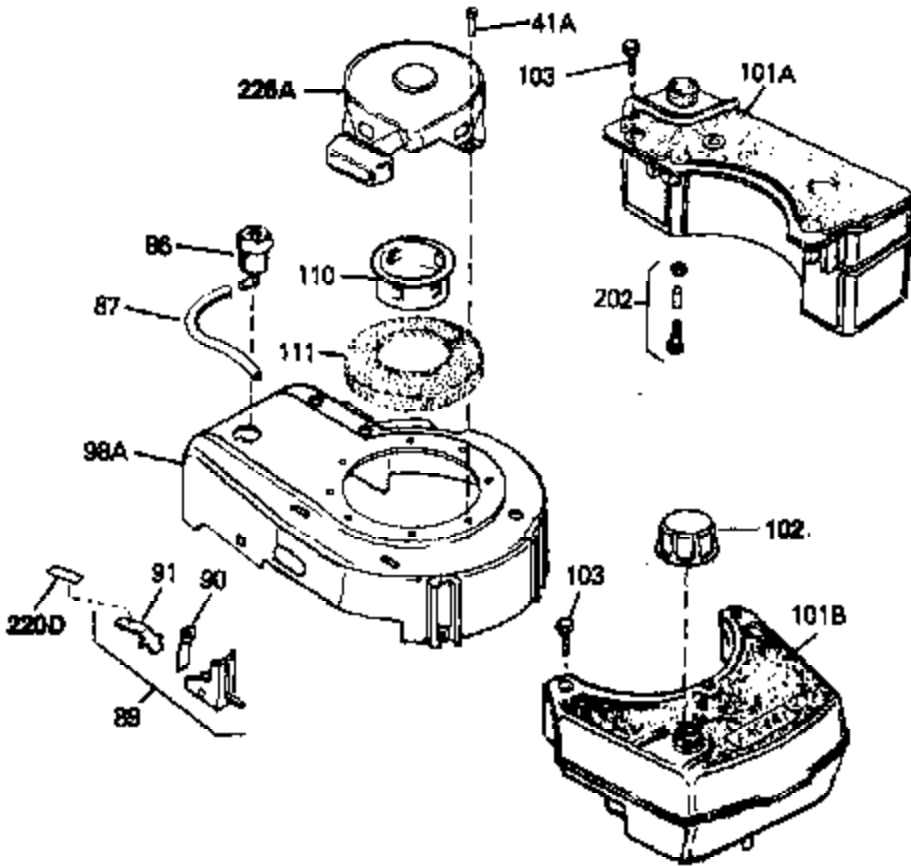

Ref #	Part Number	Qty	Description
69A	650777	0	Screw, Slotted fil. hd. mach., 6-32 x 7/16
69	650549	0	Screw
70	34337	0	Link, Governor spring
70A	34336	0	Link, Governor-to-throttle
71	31361	0	Spring, Governor
72	650774	0	Screw, Hex hd., 1/4-20 x 2-3/8
72	650795	0	Screw, Hex hd. cap, Sems, 1/4-20 x 2-5/16
72	650869	0	Screw, Hex hd., 1/4-20 x 2-3/4
72	792005	0	Screw, Hex hd., 1/4-20 x 2-1/2
73	27181B	0	Muffler
80	34231	0	Wire, Ground (One female fitting & one
81	26756	0	Gasket, Carburetor
82	29752	0	Nut
83	6201	0	Screw
92	28942	0	Screw
93	27793	0	Clip, Conduit
95	30200	0	Screw
96	33131A	0	Control Assy., Speed
97	610973	0	Terminal Assy.
99	650831	0	Screw, Hex washer hd. Powerlok thread,
100	30200	0	Screw
102	33032	0	Cap, Fuel filler (Red Plastic) (Spurt
104	26460	0	Clamp, Fuel line
105	29774	0	Line, Fuel (Braided 8.25")
105	30705	0	Line, Fuel (Braided 16")
105	30962	0	Line, Fuel (Braided 32")
105	34357	0	Line, Fuel (Epichlorohydrin 6-3/4")
106	650815	0	Washer, Belleville
107	650816	0	Nut, Flywheel
120	34080	0	Spacer, Flywheel key
121	34443A	0	Solid State Assy.
121	730207	0	Magneto-to-Solid State Conversion Kit
136	650814	0	Screw, Hex hd. Sems, 10-24 x 1
137	611046A	0	Flywheel
154	34340	0	Element, Air cleaner (Poly)
155	34341A	0	Cover, Air cleaner (Black)
156	34339	0	Body, Air cleaner
157	650806	0	Screw, Hex washer hd. shoulder, 10-32 x 5/8
162	34338	0	Gasket, Air cleaner
220	34346	0	Decal, Instruction
220	550223	0	Decal, Name
223	631021	0	Inlet Needle, Seat & Clip Assy.
224	632098	0	Carburetor
230	33238D	0	Gasket Set