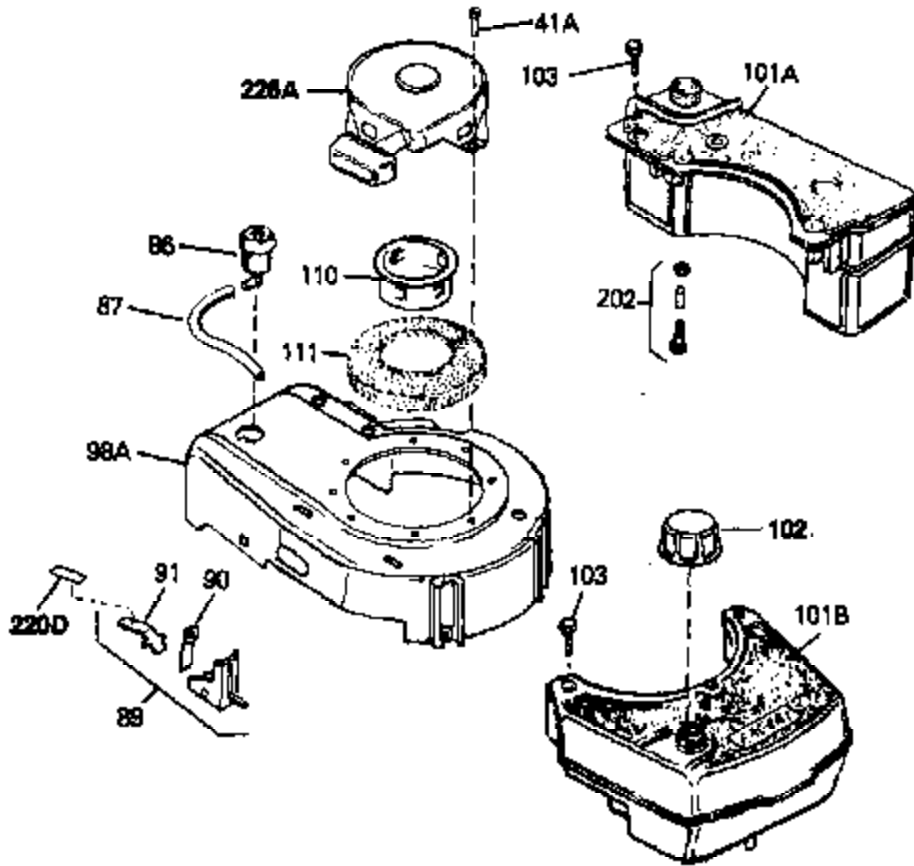

Ref #	Part Number	Qty	Description
69A	650777	0	Screw, Slotted fil. hd. mach., 6-32 x 7/16
70A	34336	0	Link, Governor-to-throttle
70	34337	0	Link, Governor spring
71	31361	0	Spring, Governor
72	650774	0	Screw, Hex hd., 1/4-20 x 2-3/8
72	650795	0	Screw, Hex hd. cap, Sems, 1/4-20 x 2-5/16
72	650869	0	Screw, Hex hd., 1/4-20 x 2-3/4
72	792005	0	Screw, Hex hd., 1/4-20 x 2-1/2
73	27181B	0	Muffler
80	34432	0	Wire, Ground (Two female & one double male
81	26756	0	Gasket, Carburetor
82	29752	0	Nut
83	6201	0	Screw
95	30200	0	Screw
96	33205A	0	Control Assy., Speed
97	610973	0	Terminal Assy.
99	650831	0	Screw, Hex washer hd. Powerlok thread,
100	30200	0	Screw
101	32170A	0	Tank Assy., Fuel (White Poly) (1 qt.)
102	33032	0	Cap, Fuel filler (Red Plastic) (Spurt
104	26460	0	Clamp, Fuel line
105	29774	0	Line, Fuel (Braided 8.25")
105	30705	0	Line, Fuel (Braided 16")
105	30962	0	Line, Fuel (Braided 32")
105	34357	0	Line, Fuel (Epichlorohydrin 6-3/4")
106	650815	0	Washer, Belleville
107	650816	0	Nut, Flywheel
121	34431	0	Lamination & Coil Assy.
121	730207	0	Magneto-to-Solid State Conversion Kit
136	650814	0	Screw, Hex hd. Sems, 10-24 x 1
137	611046A	0	Flywheel
147	27625	0	Plug, Oil filler
148	29673	0	Gasket, Filler plug
154	34340	0	Element, Air cleaner (Poly)
155	34341A	0	Cover, Air cleaner (Black)
156	34339	0	Body, Air cleaner
157	650806	0	Screw, Hex washer hd. shoulder, 10-32 x 5/8
162	34338	0	Gasket, Air cleaner
220E	35344	0	Decal, Control
220	34346	0	Decal, Instruction
220	550223	0	Decal, Name
223	631021	0	Inlet Needle, Seat & Clip Assy.
224	632046A	0	Carburetor
230	33238D	0	Gasket Set

Ref #	Part Number	Qty	Description
41A	0	0	Rivet, Pop (3/16" Dia.)
41A	650735	0	Screw
98A	34793	0	Housing, Blower (5.56 dia. starter mtg. bolt
102	33032	0	Cap, Fuel filler (Red Plastic) (Spurt
110	34449	0	Hub, Starter
111	590417	0	Screen, Starter cup
157	650806	0	Screw, Hex washer hd. shoulder, 10-32 x 5/8
202	730194	0	Rope Guide Kit
226A	590420	0	Starter, Rewind