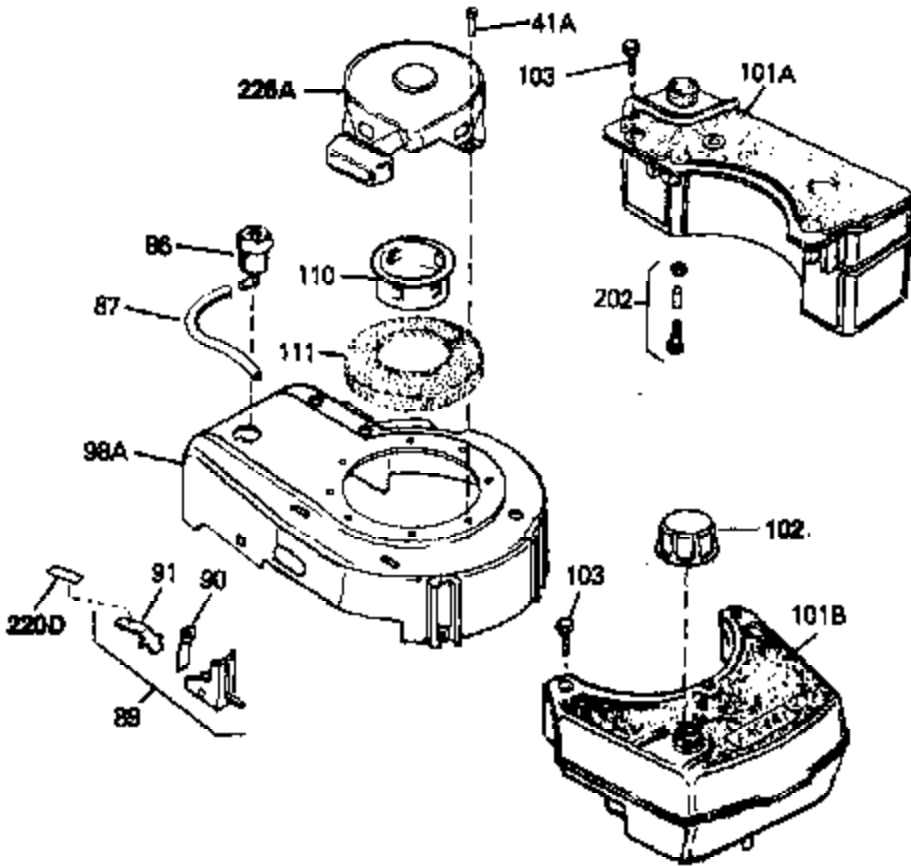

Ref #	Part Number	Qty	Description
69A	650777	0	Screw, Slotted fil. hd. mach., 6-32 x 7/16
70	34337	0	Link, Governor spring
70A	34336	0	Link, Governor-to-throttle
71	31361	0	Spring, Governor
72	650774	0	Screw, Hex hd., 1/4-20 x 2-3/8
72	650795	0	Screw, Hex hd. cap, Sems, 1/4-20 x 2-5/16
72	650869	0	Screw, Hex hd., 1/4-20 x 2-3/4
72	792005	0	Screw, Hex hd., 1/4-20 x 2-1/2
73	27181B	0	Muffler
80	34432	0	Wire, Ground (Two female & one double male
81	26756	0	Gasket, Carburetor
82	29752	0	Nut
83	6201	0	Screw
92	28942	0	Screw
93	27793	0	Clip, Conduit
95	30200	0	Screw
96	33131A	0	Control Assy., Speed
97	610973	0	Terminal Assy.
99	650831	0	Screw, Hex washer hd. Powerlok thread,
100	30200	0	Screw
101	32170A	0	Tank Assy., Fuel (White Poly) (1 qt.)
102	33032	0	Cap, Fuel filler (Red Plastic) (Spurt
104	26460	0	Clamp, Fuel line
105	29774	0	Line, Fuel (Braided 8.25")
105	30705	0	Line, Fuel (Braided 16")
105	30962	0	Line, Fuel (Braided 32")
105	34357	0	Line, Fuel (Epichlorohydrin 6-3/4")
106	650815	0	Washer, Belleville
107	650816	0	Nut, Flywheel
121	34431	0	Lamination & Coil Assy.
121	730207	0	Magneto-to-Solid State Conversion Kit
136	650814	0	Screw, Hex hd. Sems, 10-24 x 1
137	611046A	0	Flywheel
147	27625	0	Plug, Oil filler
148	29673	0	Gasket, Filler plug
154	34340	0	Element, Air cleaner (Poly)
155	34341A	0	Cover, Air cleaner (Black)
156	34339	0	Body, Air cleaner
157	650806	0	Screw, Hex washer hd. shoulder, 10-32 x 5/8
162	34338	0	Gasket, Air cleaner
220	34346	0	Decal, Instruction
220	550223	0	Decal, Name
223	631021	0	Inlet Needle, Seat & Clip Assy.
224	632046A	0	Carburetor
230	33238D	0	Gasket Set

Ref #	Part Number	Qty	Description
41A	0	0	Rivet, Pop (3/16" Dia.)
41A	650735	0	Screw
98A	34793	0	Housing, Blower (5.56 dia. starter mtg. bolt
102	33032	0	Cap, Fuel filler (Red Plastic) (Spurt
110	34449	0	Hub, Starter
111	590417	0	Screen, Starter cup
157	650806	0	Screw, Hex washer hd. shoulder, 10-32 x 5/8
202	730194	0	Rope Guide Kit
226A	590420	0	Starter, Rewind