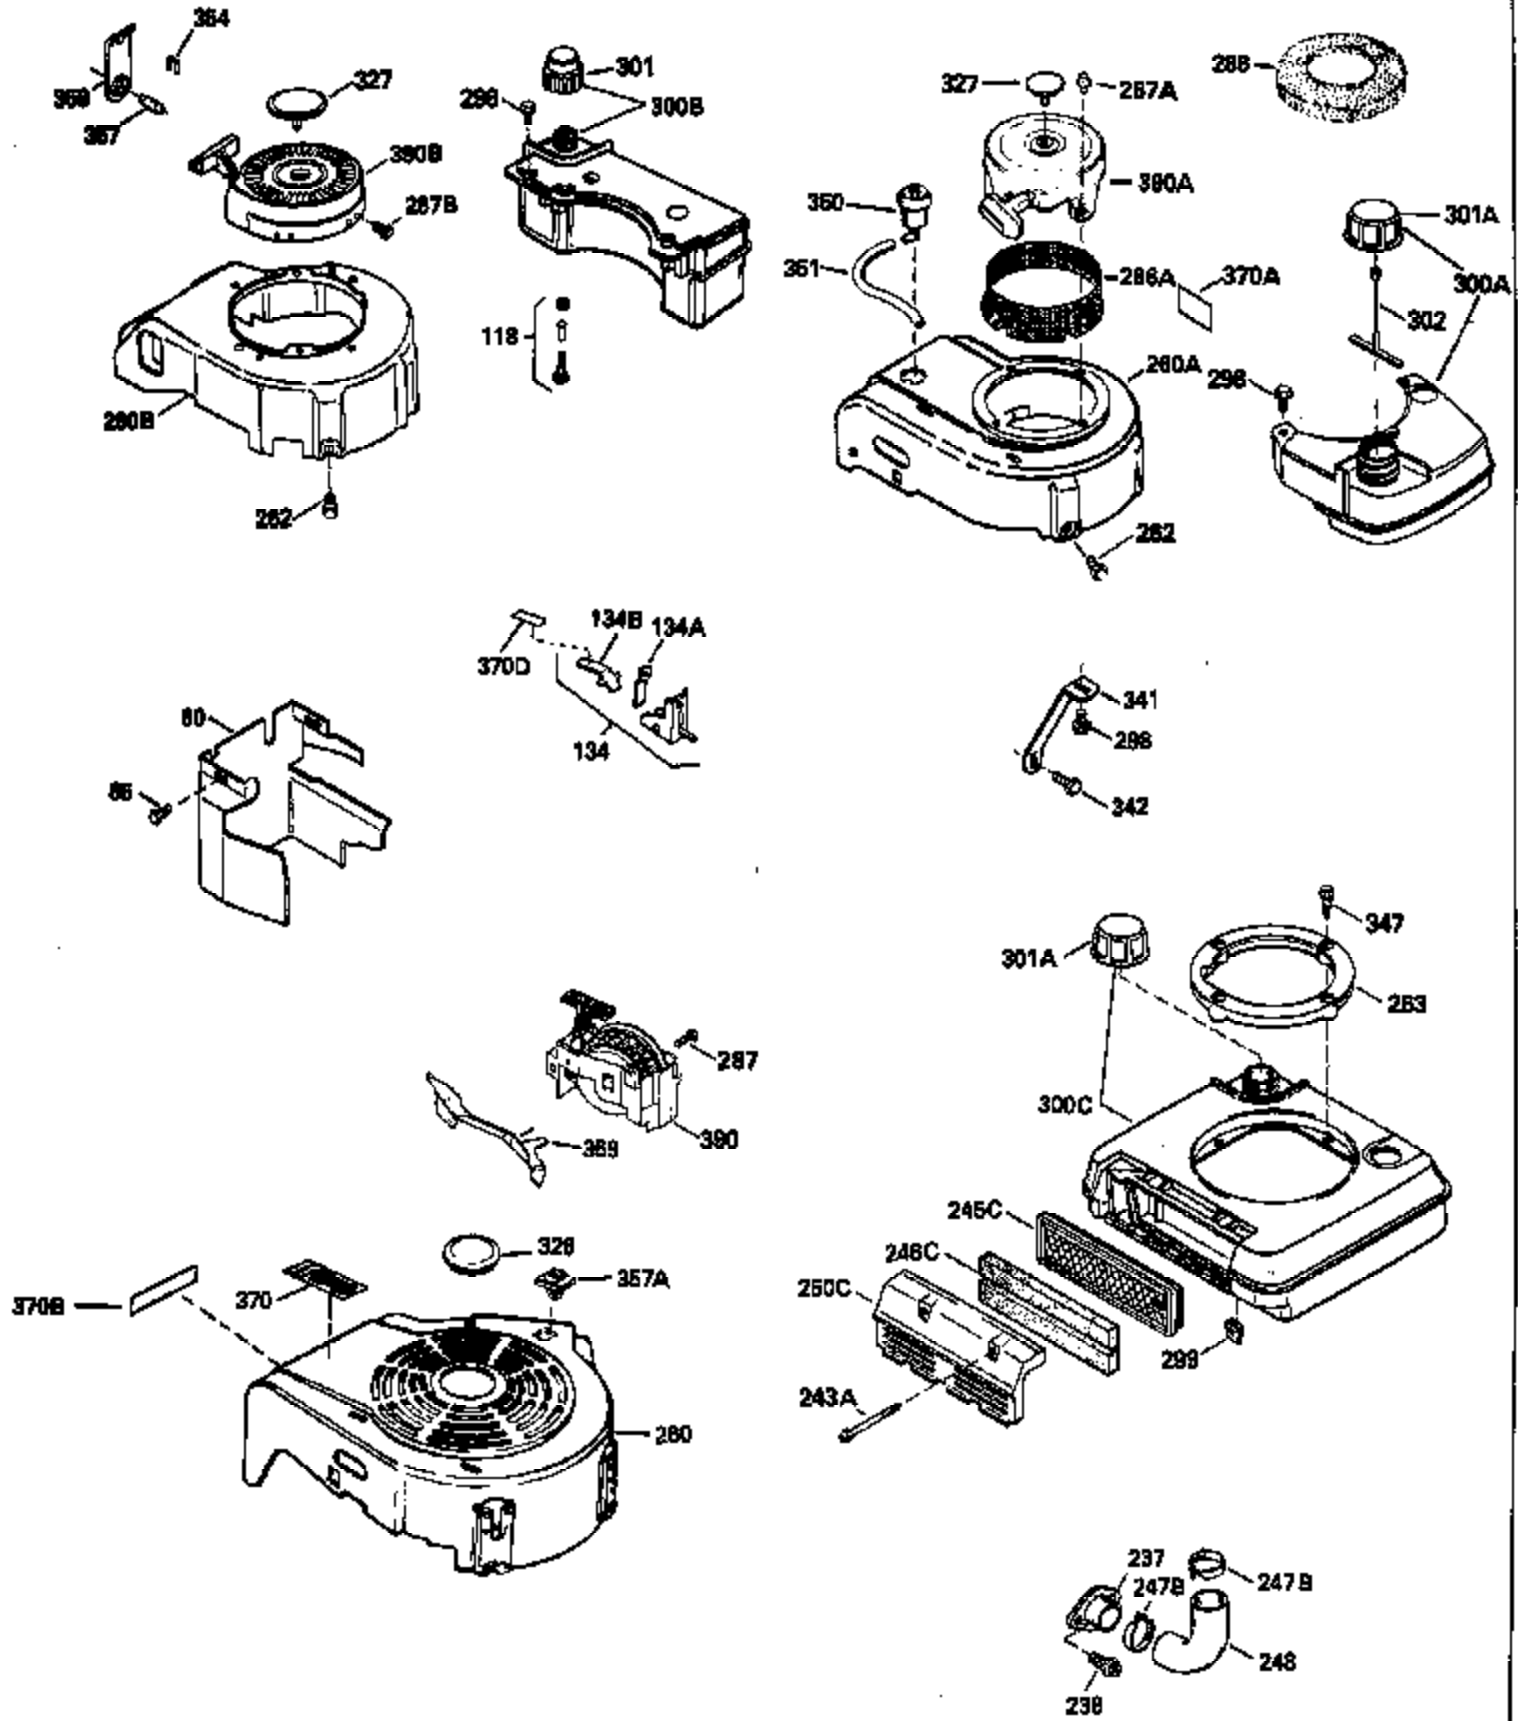

ILLUSTRATION SHOWS TYPICAL PARTS ONLY. ORDER BY PART NUMBER. PARTS NOT LISTED ARE SUPPLIED BY OEM.

Ref #	Part Number	Qty	Description
118	730194		Rope Guide Kit (Use as required with 34476 fuel tank)
238	650806		Screw, 10-32 x 5/8"
246C	35705		Filter, Pre-Air (Optional)
260A	34859		Housing, Blower
262	650831		Screw, 1/4-20 x 15/32"
286	35009		Screen, Starter cup
287A	650735		Screw, 10-24 x 3/8" (Use as required)
287A			Pop Rivet, (3/16" Dia.)(Purchase locally)
301	33032		Fuel Cap
370A	34346		Decal, Instruction
390A	590420		Rewind Starter (Refer to Division 5, Section C, page 25 or Fiche 8, Grid G-7 for breakdown)