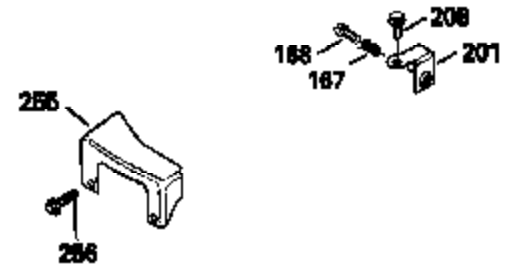

Ref #	Part Number	Qty	Description
19	31386		Spring, Governor
69	35261		* Gasket, Mounting flange
182	6201		Screw, 1/4-28 x 7/8"
185	31384A		Pipe, Intake (Incl. 224)
186	34337		Link, Governor spring
209	30200		Screw, 10-24 x 9/16"
223	650451		Screw, 1/4-20 x 1"
238	650806		Screw, 10-32 x 5/8"
246B	35435		Filter, Pre-Air (Use as required)