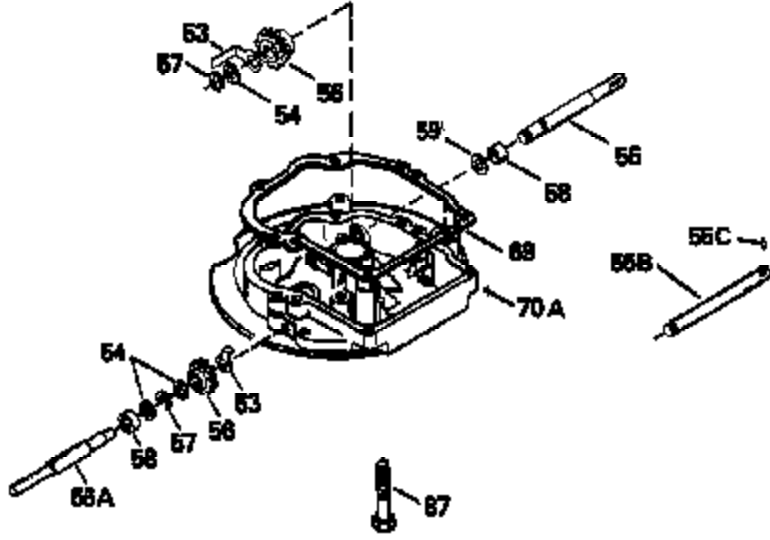

Ref #	Part Number	Qty	Description
19	31386		Spring, Governor
69	35261		* Gasket, Mounting flange
182	6201		Screw, 1/4-28 x 7/8"
185	31384A		Pipe, Intake (Incl. 224)
186	34337		Link, Governor spring
209	30200		Screw, 10-24 x 9/16"
223	650451		Screw, 1/4-20 x 1"
238	650806		Screw, 10-32 x 5/8"
246B	35435		Filter, Pre-Air (Use as required)