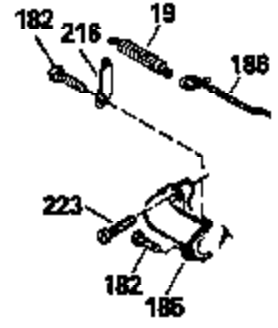

Ref #	Part Number	Qty	Description
19	31386		Spring, Governor
69	35261		* Gasket, Mounting flange
182	6201		Screw, 1/4-28 x 7/8"
185	31384A		Pipe, Intake (Incl. 224)
186	34337		Link, Governor spring
209	30200		Screw, 10-24 x 9/16"
223	650451		Screw, 1/4-20 x 1"
238	650806		Screw, 10-32 x 5/8"
246B	35435		Filter, Pre-Air (Use as required)