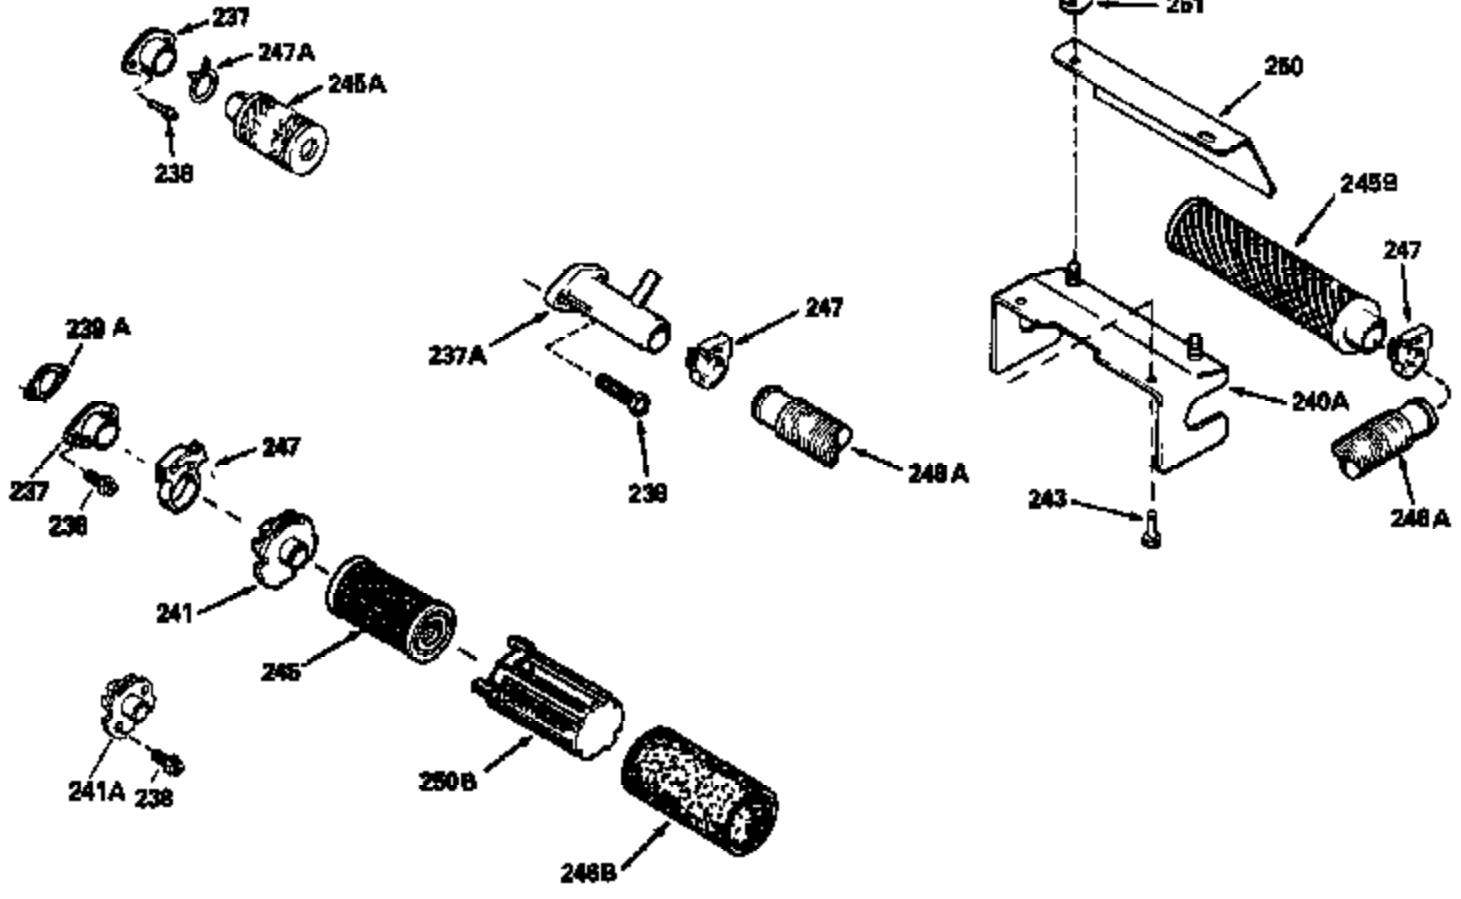

Ref #	Part Number	Qty	Description
19	31386		Spring, Governor
69	35261		* Gasket, Mounting flange
182	6201		Screw, 1/4-28 x 7/8"
185	31384A		Pipe, Intake (Incl. 224)
186	34337		Link, Governor spring
209	30200		Screw, 10-24 x 9/16"
223	650451		Screw, 1/4-20 x 1"
238	650806		Screw, 10-32 x 5/8"
246B	35435		Filter, Pre-Air (Use as required)