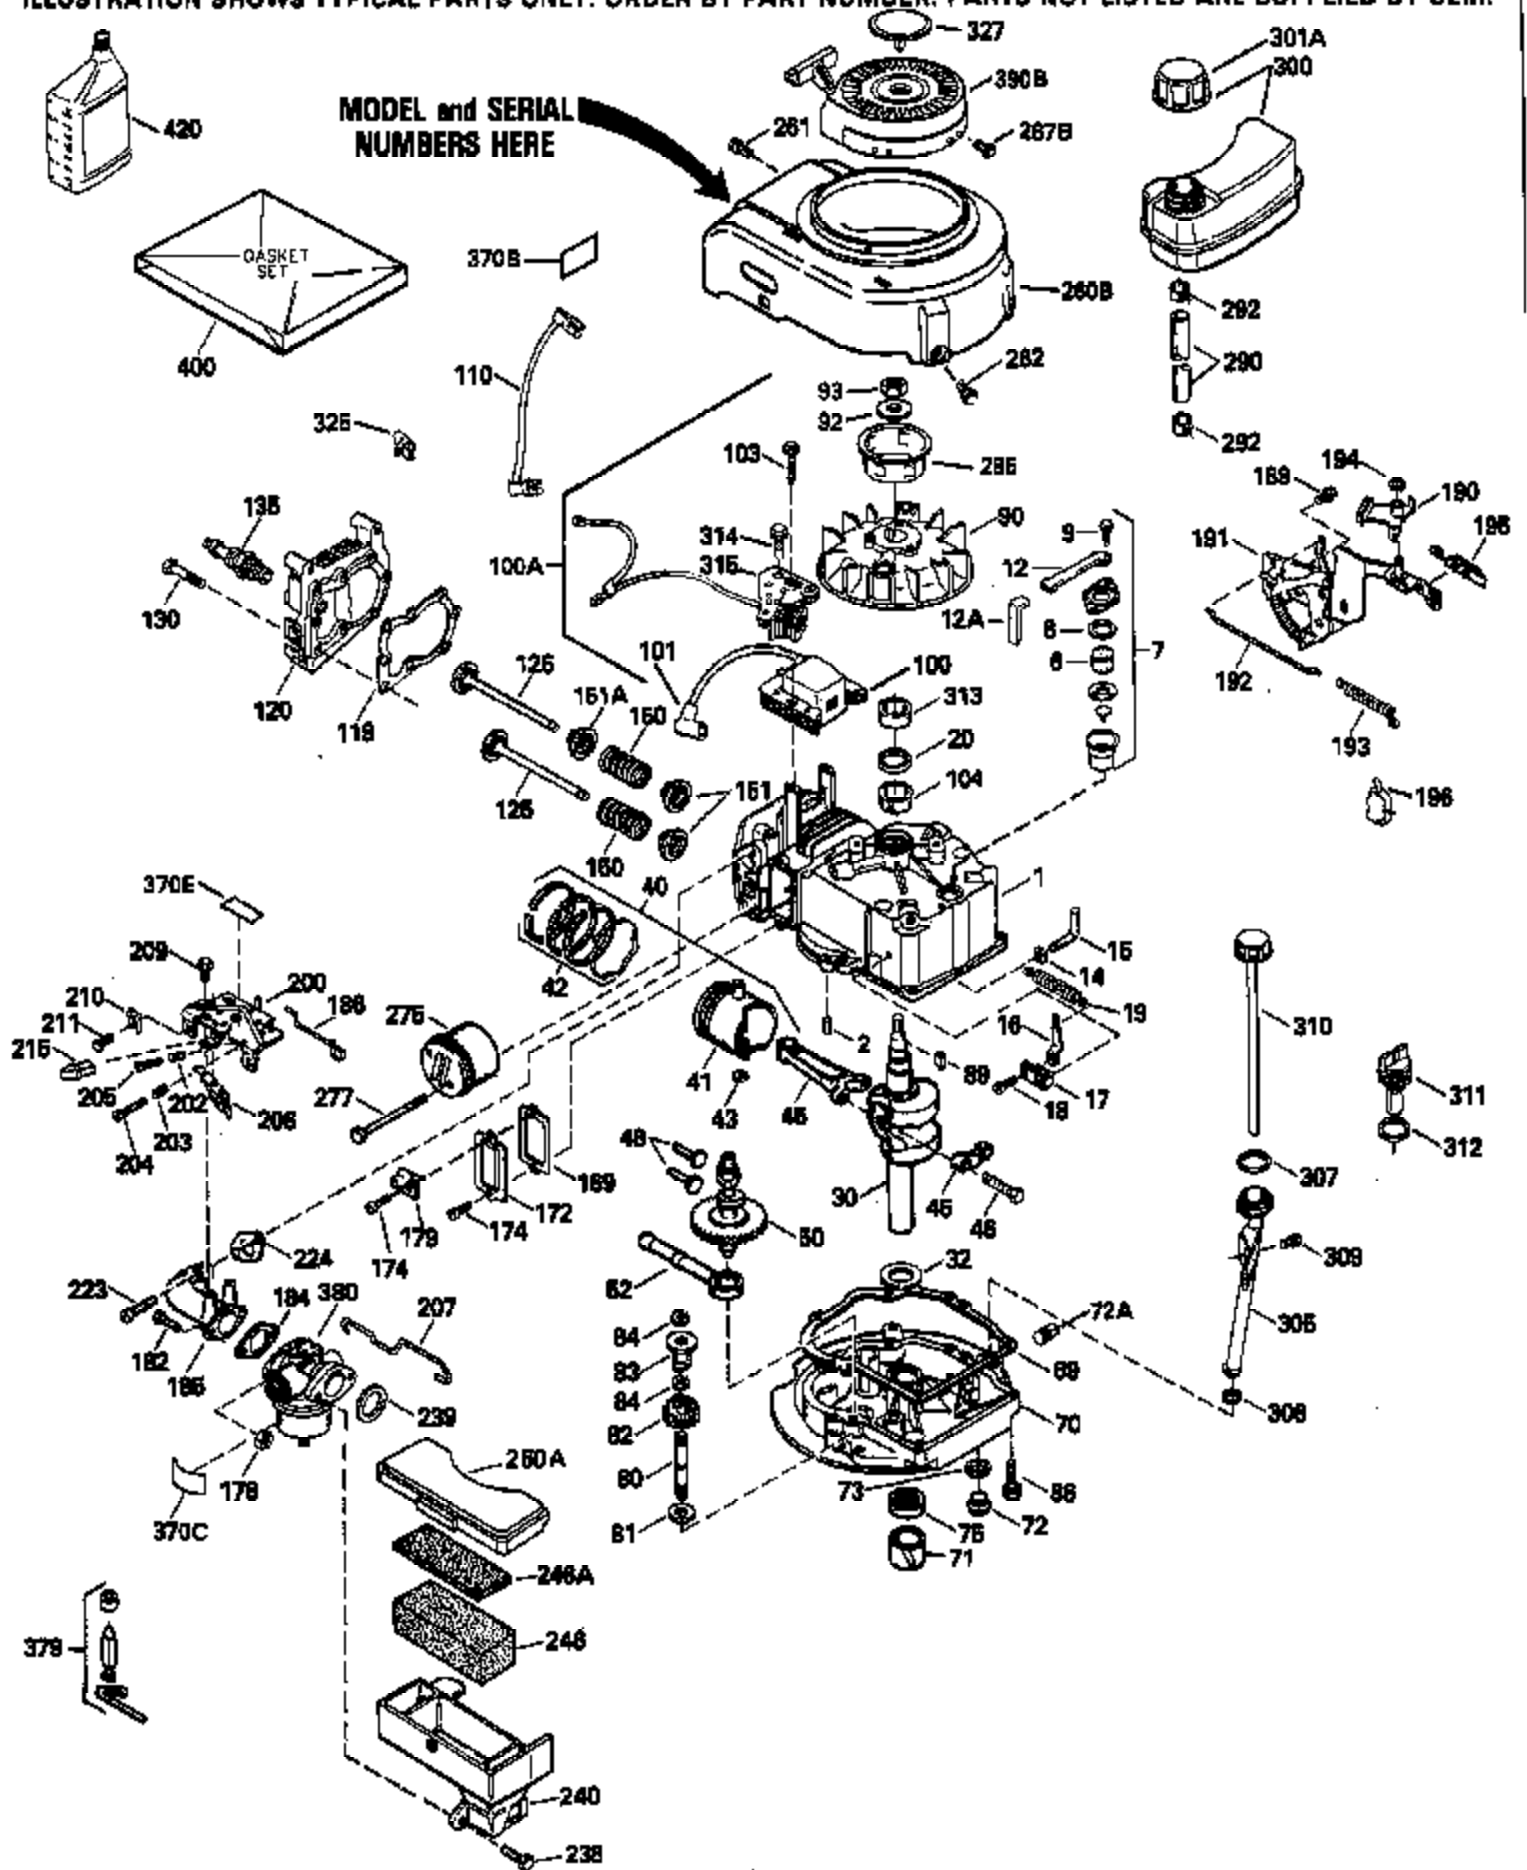

ILLUSTRATION SHOWS TYPICAL PARTS ONLY. ORDER BY PART NUMBER. PARTS NOT LISTED ARE SUPPLIED BY OEM.

Ref #	Part Number	Qty	Description
1	34975		Cylinder Ass'y. (Incl. 2, 8, 9 & 20) (2-1/2")
2	26727		Pin, Dowel
6	33734		Element, Breather
7	34214A		Breather Ass'y. (Incl. 6, 8, 9, 12 & 12A)
8	33735		* Gasket, Breather
9	30200		Screw, 10-24 x 9/16"
12	33886		Tube, Breather
14	28277		Washer
15	30589		Rod, Governor (Incl. 14)
16	31383A		Lever, Governor
17	31335		Clamp, Governor lever
18	650548		Screw, 8-32 x 5/16"
19	31386		Spring, Governor
20	32600		Seal, Oil
30	34455A		Crankshaft Ass'y.
40	34514		Piston, Pin & Ring Set (Std.) (2-1/2" Bore)
40	34515		Piston, Pin & Ring Set (.010" OS)
40	34516		Piston, Pin & Ring Set (.020" OS)
41	32538B		Piston & Pin Ass'y. (Incl. 43)(Std.)(2-1/2")
41	32548B		Piston & Pin Ass'y. (Incl. 43) (.010" OS)
41	32549B		Piston & Pin Ass'y. (Incl. 43) (.020" OS)
42	28986		Ring Set (Std.) (2-1/2" Bore)
42	28987		Ring Set (.010" OS)
42	28988		Ring Set (.020" OS)
43	20381		Ring, Piston pin retaining
45	30963B		Rod Assy., Connecting (Incl. 46)
46	32610A		Bolt, Connecting rod
48	27241		Lifter, Valve
50	33148A		Camshaft
52	29914		Oil Pump Assy.
69	35261		* Gasket, Mounting flange
70	30571A		Flange Ass'y. (Incl. 72, 73, 75, 80 & 311)
72A	9556		Plug, Pipe
72	30572		Plug, Oil drain (Incl. 73)
73	28833		* Drain Plug Gasket (Not req. W/plastic plug)
75	26208		Seal, Oil
80	30574		Shaft, Governor
81	30590A		Washer, Flat
82	30591		Gear Assy., Governor (Incl. 81)
83	30588A		Spool, Governor
84	29193		Ring, Retaining
86	650488		Screw, 1/4-20 x 1-1/4"
89	610995		Flywheel Key
90	611046A		Flywheel
92	650815		Washer, Belleville
93	650816		Nut, Flywheel
100	34431		Solid State Ignition NOTE: Specs with this ignition system can still service individual components (points, condenser, etc.)See Div. 3, Sec. A, page TVS75 & TVS90 4,Reference numbers 122 thru 134. (This coil has been superseded to 730207 solid state conversion kit)
100	730207		Magneto-to-Solid State Conversion Kit (Includes solid state module, solid state flywheel key, and instructions.)(Use as required on external ignition engines only.)
101	610118		Cover, Spark plug
103	650814		Screw, Torx T-15, 10-24 x 1"
110	34432		Ground Wire