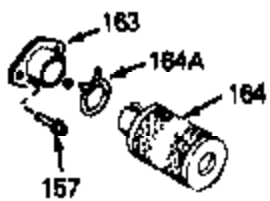

Ref #	Part Number	Qty	Description
69	650549	0	Screw
70	34337	0	Link, Governor spring
70A	34336	0	Link, Governor-to-throttle
71	31386	0	Spring, Governor
72	650774	0	Screw, Hex hd., 1/4-20 x 2-3/8
72	650795	0	Screw, Hex hd. cap, Sems, 1/4-20 x 2-5/16
72	650869	0	Screw, Hex hd., 1/4-20 x 2-3/4
72	792005	0	Screw, Hex hd., 1/4-20 x 2-1/2
73	27181B	0	Muffler
80	34432	0	Wire, Ground (Two female & one double male)
81	26756	0	Gasket, Carburetor
82	29752	0	Nut
83	6201	0	Screw
95	30200	0	Screw
96	32264A	0	Control Assy., Speed
97	610973	0	Terminal Assy.
99	650831	0	Screw, Hex washer hd. Powerlok thread,
100	30200	0	Screw
101	32170A	0	Tank Assy., Fuel (White Poly) (1 qt.)
102	33032	0	Cap, Fuel filler (Red Plastic) (Spurt
104	26460	0	Clamp, Fuel line
105	29774	0	Line, Fuel (Braided 8.25")
105	30705	0	Line, Fuel (Braided 16")
105	30962	0	Line, Fuel (Braided 32")
105	34357	0	Line, Fuel (Epichlorohydrin 6-3/4")
106	650815	0	Washer, Belleville
107	650816	0	Nut, Flywheel
121	34431	0	Lamination & Coil Assy.
121	730207	0	Magneto-to-Solid State Conversion Kit
136	650814	0	Screw, Hex hd. Sems, 10-24 x 1
137	611046A	0	Flywheel
147	27625	0	Plug, Oil filler
148	29673	0	Gasket, Filler plug
154	34340	0	Element, Air cleaner (Poly)
155	34341A	0	Cover, Air cleaner (Black)
156	34339	0	Body, Air cleaner
157	650806	0	Screw, Hex washer hd. shoulder, 10-32 x 5/8
162	34338	0	Gasket, Air cleaner
220E	35344	0	Decal, Control
220	34346	0	Decal, Instruction
223	631021	0	Inlet Needle, Seat & Clip Assy.
224	631581	0	Carburetor
230	33238D	0	Gasket Set