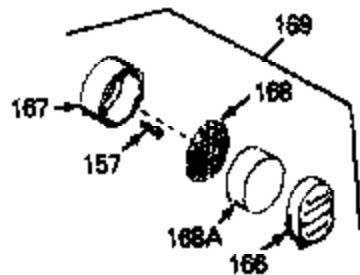

Ref #	Part Number	Qty	Description
69	650549	0	Screw
70	34337	0	Link, Governor spring
70A	34336	0	Link, Governor-to-throttle
71	31386	0	Spring, Governor
72	650774	0	Screw, Hex hd., 1/4-20 x 2-3/8
72	650795	0	Screw, Hex hd. cap, Sems, 1/4-20 x 2-5/16
72	650869	0	Screw, Hex hd., 1/4-20 x 2-3/4
72	792005	0	Screw, Hex hd., 1/4-20 x 2-1/2
73	27181B	0	Muffler
80	34432	0	Wire, Ground (Two female & one double male)
81	26756	0	Gasket, Carburetor
82	29752	0	Nut
83	6201	0	Screw
95	30200	0	Screw
96	32264A	0	Control Assy., Speed
97	610973	0	Terminal Assy.
99	650831	0	Screw, Hex washer hd. Powerlok thread,
100	30200	0	Screw
101	32170A	0	Tank Assy., Fuel (White Poly) (1 qt.)
102	33032	0	Cap, Fuel filler (Red Plastic) (Spurt
104	26460	0	Clamp, Fuel line
105	29774	0	Line, Fuel (Braided 8.25")
105	30705	0	Line, Fuel (Braided 16")
105	30962	0	Line, Fuel (Braided 32")
105	34357	0	Line, Fuel (Epichlorohydrin 6-3/4")
106	650815	0	Washer, Belleville
107	650816	0	Nut, Flywheel
121	34431	0	Lamination & Coil Assy.
121	730207	0	Magneto-to-Solid State Conversion Kit
136	650814	0	Screw, Hex hd. Sems, 10-24 x 1
137	611046A	0	Flywheel
147	27625	0	Plug, Oil filler
148	29673	0	Gasket, Filler plug
154	34340	0	Element, Air cleaner (Poly)
155	34341A	0	Cover, Air cleaner (Black)
156	34339	0	Body, Air cleaner
157	650806	0	Screw, Hex washer hd. shoulder, 10-32 x 5/8
162	34338	0	Gasket, Air cleaner
220E	35344	0	Decal, Control
220	34346	0	Decal, Instruction
223	631021	0	Inlet Needle, Seat & Clip Assy.
224	631581	0	Carburetor
230	33238D	0	Gasket Set