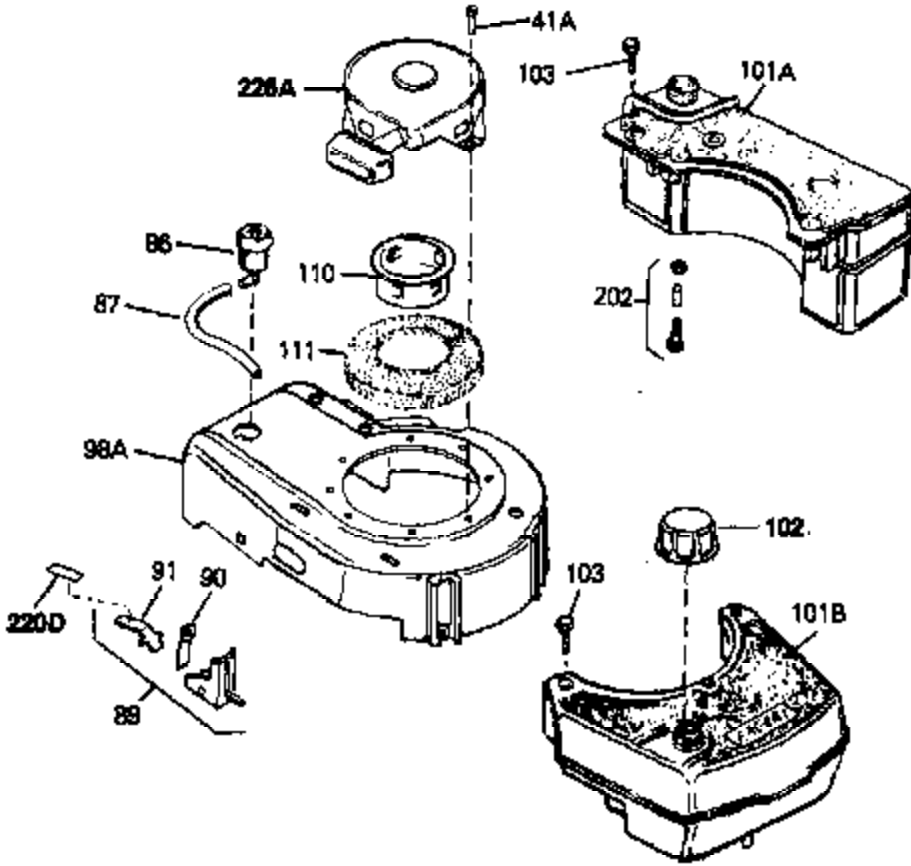

Ref #	Part Number	Qty	Description
69	650549	0	Screw
70	34337	0	Link, Governor spring
70A	34336	0	Link, Governor-to-throttle
71	31386	0	Spring, Governor
72	650774	0	Screw, Hex hd., 1/4-20 x 2-3/8
72	650795	0	Screw, Hex hd. cap, Sems, 1/4-20 x 2-5/16
72	650869	0	Screw, Hex hd., 1/4-20 x 2-3/4
72	792005	0	Screw, Hex hd., 1/4-20 x 2-1/2
73	27181B	0	Muffler
80	34432	0	Wire, Ground (Two female & one double male)
81	26756	0	Gasket, Carburetor
82	29752	0	Nut
83	6201	0	Screw
95	30200	0	Screw
96	32264A	0	Control Assy., Speed
97	610973	0	Terminal Assy.
99	650831	0	Screw, Hex washer hd. Powerlok thread,
100	30200	0	Screw
101	32170A	0	Tank Assy., Fuel (White Poly) (1 qt.)
102	33032	0	Cap, Fuel filler (Red Plastic) (Spurt
104	26460	0	Clamp, Fuel line
105	29774	0	Line, Fuel (Braided 8.25")
105	30705	0	Line, Fuel (Braided 16")
105	30962	0	Line, Fuel (Braided 32")
105	34357	0	Line, Fuel (Epichlorohydrin 6-3/4")
106	650815	0	Washer, Belleville
107	650816	0	Nut, Flywheel
121	34431	0	Lamination & Coil Assy.
121	730207	0	Magneto-to-Solid State Conversion Kit
136	650814	0	Screw, Hex hd. Sems, 10-24 x 1
137	611046A	0	Flywheel
147	27625	0	Plug, Oil filler
148	29673	0	Gasket, Filler plug
154	34340	0	Element, Air cleaner (Poly)
155	34341A	0	Cover, Air cleaner (Black)
156	34339	0	Body, Air cleaner
157	650806	0	Screw, Hex washer hd. shoulder, 10-32 x 5/8
162	34338	0	Gasket, Air cleaner
220E	35344	0	Decal, Control
220	34346	0	Decal, Instruction
223	631021	0	Inlet Needle, Seat & Clip Assy.
224	631581	0	Carburetor
230	33238D	0	Gasket Set

Ref #	Part Number	Qty	Description
41A	0	0	Rivet, Pop (3/16" Dia.)
41A	650735	0	Screw
98A	34793	0	Housing, Blower (5.56 dia. starter mtg. bolt
102	33032	0	Cap, Fuel filler (Red Plastic) (Spurt
110	34449	0	Hub, Starter
111	590417	0	Screen, Starter cup
157	650806	0	Screw, Hex washer hd. shoulder, 10-32 x 5/8
202	730194	0	Rope Guide Kit
226A	590420	0	Starter, Rewind