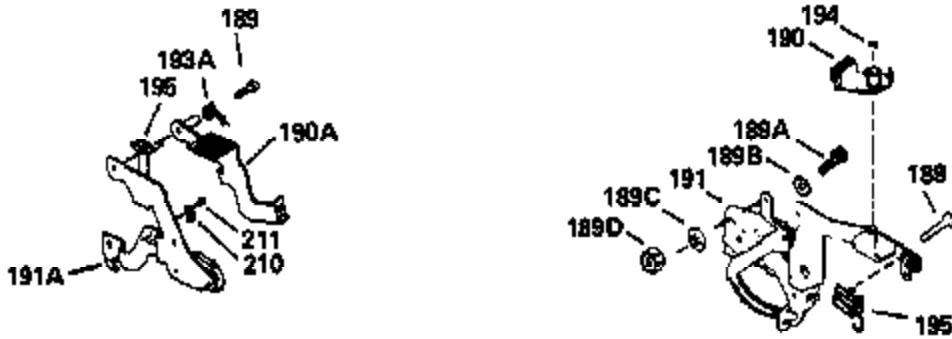

Ref #	Part Number	Qty	Description
420	730225		SAE 30, 4-Cycle Engine Oil (Quart)

ILLUSTRATION SHOWS TYPICAL PARTS ONLY. ORDER BY PART NUMBER. PARTS NOT LISTED ARE SUPPLIED BY OEM.

Ref #	Part Number	Qty	Description
118	730194		Rope Guide Kit (Use as required with 34476 fuel tank)
238	650806		Screw, 10-32 x 5/8"
246C	35705		Filter, Pre-Air (Optional)
260A	34859		Housing, Blower
262	650831		Screw, 1/4-20 x 15/32"
286	35009		Screen, Starter cup
287A	650735		Screw, 10-24 x 3/8" (Use as required)
287A			Pop Rivet, (3/16" Dia.)(Purchase locally)
301	33032		Fuel Cap
370A	34346		Decal, Instruction
390A	590420A		Rewind Starter (Refer to Division 5, Section C, page 25 or Fiche 8, Grid G-7 for breakdown)