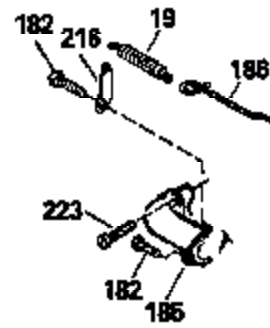

Ref #	Part Number	Qty	Description
19	31386		Spring, Governor
69	35261		* Gasket, Mounting flange
182	6201		Screw, 1/4-28 x 7/8"
185	31384A		Pipe, Intake (Incl. 224)
186	34337		Link, Governor spring
209	30200		Screw, 10-24 x 9/16"
223	650451		Screw, 1/4-20 x 1"
238	650806		Screw, 10-32 x 5/8"
246B	35435		Filter, Pre-Air (Use as required)