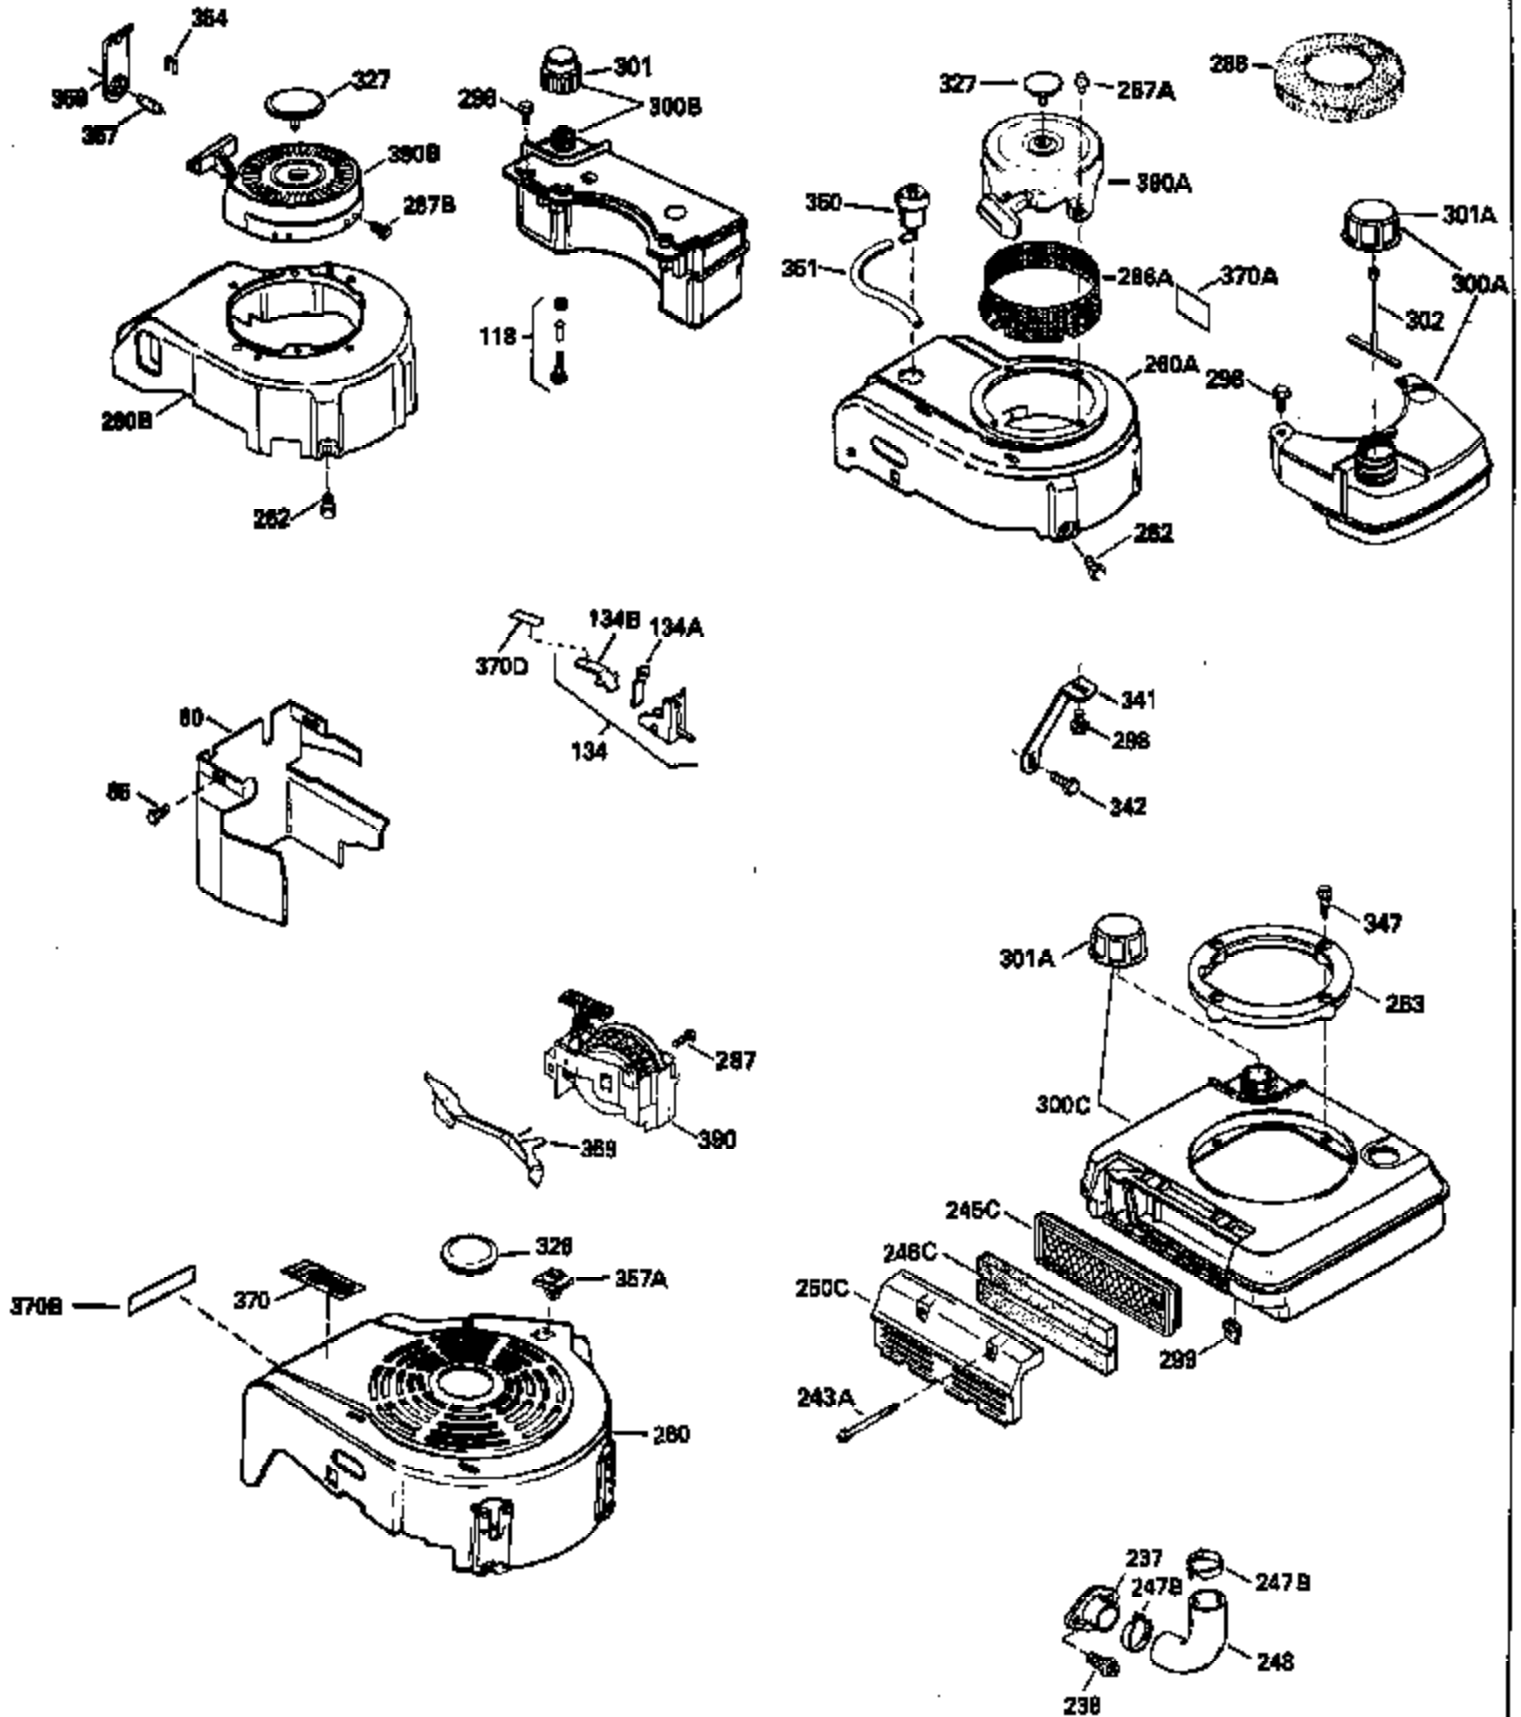

Ref #	Part Number	Qty	Description
420	730225		SAE 30, 4-Cycle Engine Oil (Quart)

ILLUSTRATION SHOWS TYPICAL PARTS ONLY. ORDER BY PART NUMBER. PARTS NOT LISTED ARE SUPPLIED BY OEM.

Ref #	Part Number	Qty	Description
118	730194		Rope Guide Kit (Use as required with 34476 fuel tank)
238	650806		Screw, 10-32 x 5/8"
246C	35705		Filter, Pre-Air (Optional)
260A	34859		Housing, Blower
262	650831		Screw, 1/4-20 x 15/32"
286	35009		Screen, Starter cup
287A	650735		Screw, 10-24 x 3/8" (Use as required)
287A			Pop Rivet, (3/16" Dia.)(Purchase locally)
301	33032		Fuel Cap
370A	34346		Decal, Instruction
390A	590420A		Rewind Starter (Refer to Division 5, Section C, page 25 or Fiche 8, Grid G-7 for breakdown)