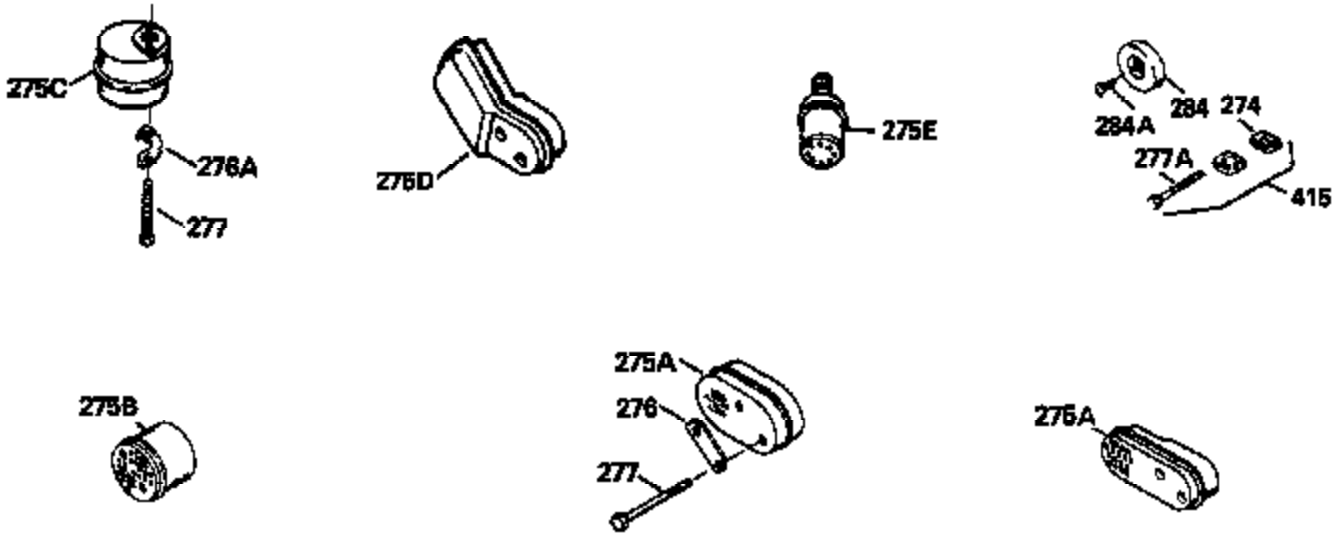

Ref #	Part Number	Qty	Description
420	730225		SAE 30, 4-Cycle Engine Oil (Quart)

ILLUSTRATION SHOWS TYPICAL PARTS ONLY. ORDER BY PART NUMBER. PARTS NOT LISTED ARE SUPPLIED BY OEM.

Ref #	Part Number	Qty	Description
118	730194		Rope Guide Kit (Use as required with 34476 fuel tank)
238	650806		Screw, 10-32 x 5/8"
246C	35705		Filter, Pre-Air (Optional)
260A	34859		Housing, Blower
262	650831		Screw, 1/4-20 x 15/32"
286	35009		Screen, Starter cup
287A	650735		Screw, 10-24 x 3/8" (Use as required)
287A			Pop Rivet, (3/16" Dia.)(Purchase locally)
301	33032		Fuel Cap
370A	34346		Decal, Instruction
390A	590420A		Rewind Starter (Refer to Division 5, Section C, page 25 or Fiche 8, Grid G-7 for breakdown)