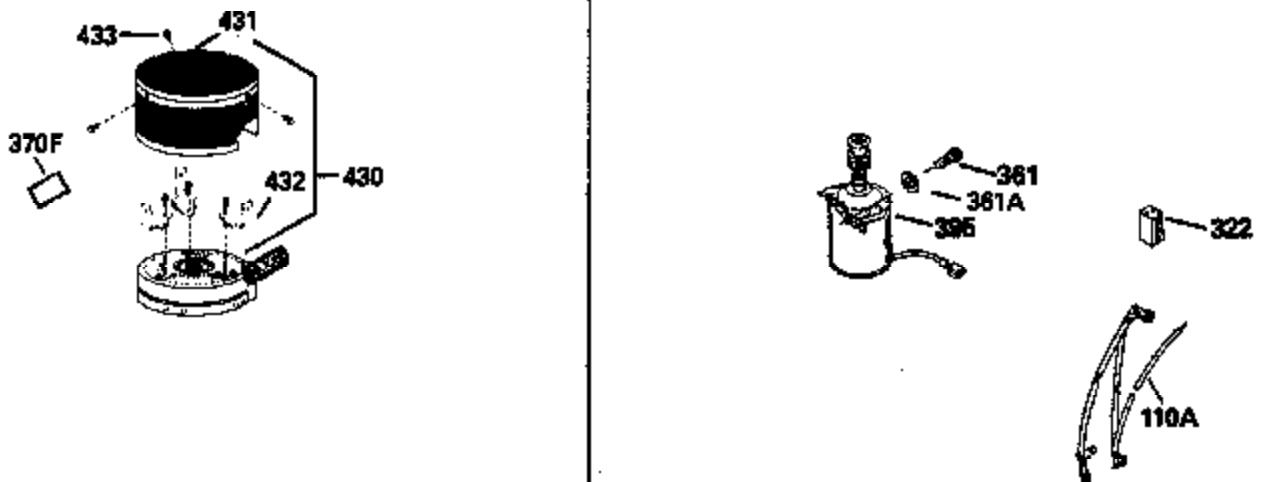

Ref #	Part Number	Qty	Description
420	730225		SAE 30, 4-Cycle Engine Oil (Quart)

ILLUSTRATION SHOWS TYPICAL PARTS ONLY. ORDER BY PART NUMBER. PARTS NOT LISTED ARE SUPPLIED BY OEM.

Ref #	Part Number	Qty	Description
118	730194		Rope Guide Kit (Use as required with 34476 fuel tank)
238	650806		Screw, 10-32 x 5/8"
246C	35705		Filter, Pre-Air (Optional)
260A	34859		Housing, Blower
262	650831		Screw, 1/4-20 x 15/32"
286	35009		Screen, Starter cup
287A	650735		Screw, 10-24 x 3/8" (Use as required)
287A			Pop Rivet, (3/16" Dia.)(Purchase locally)
301	33032		Fuel Cap
370A	34346		Decal, Instruction
390A	590420A		Rewind Starter (Refer to Division 5, Section C, page 25 or Fiche 8, Grid G-7 for breakdown)