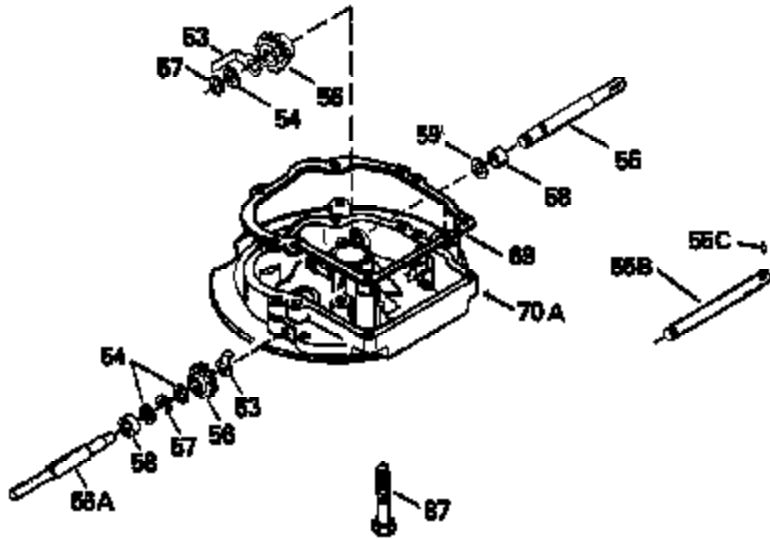

Ref #	Part Number	Qty	Description
420	730225		SAE 30, 4-Cycle Engine Oil (Quart)

ILLUSTRATION SHOWS TYPICAL PARTS ONLY. ORDER BY PART NUMBER. PARTS NOT LISTED ARE SUPPLIED BY OEM.

Ref #	Part Number	Qty	Description
118	730194		Rope Guide Kit (Use as required with 34476 fuel tank)
238	650806		Screw, 10-32 x 5/8"
246C	35705		Filter, Pre-Air (Optional)
260A	34859		Housing, Blower
262	650831		Screw, 1/4-20 x 15/32"
286	35009		Screen, Starter cup
287A	650735		Screw, 10-24 x 3/8" (Use as required)
287A			Pop Rivet, (3/16" Dia.)(Purchase locally)
301	33032		Fuel Cap
370A	34346		Decal, Instruction
390A	590420A		Rewind Starter (Refer to Division 5, Section C, page 25 or Fiche 8, Grid G-7 for breakdown)

Ref #	Part Number	Qty	Description
19	31386		Spring, Governor
69	35261		* Gasket, Mounting flange
182	6201		Screw, 1/4-28 x 7/8"
185	31384A		Pipe, Intake (Incl. 224)
186	34337		Link, Governor spring
209	30200		Screw, 10-24 x 9/16"
223	650451		Screw, 1/4-20 x 1"
238	650806		Screw, 10-32 x 5/8"
246B	35435		Filter, Pre-Air (Use as required)