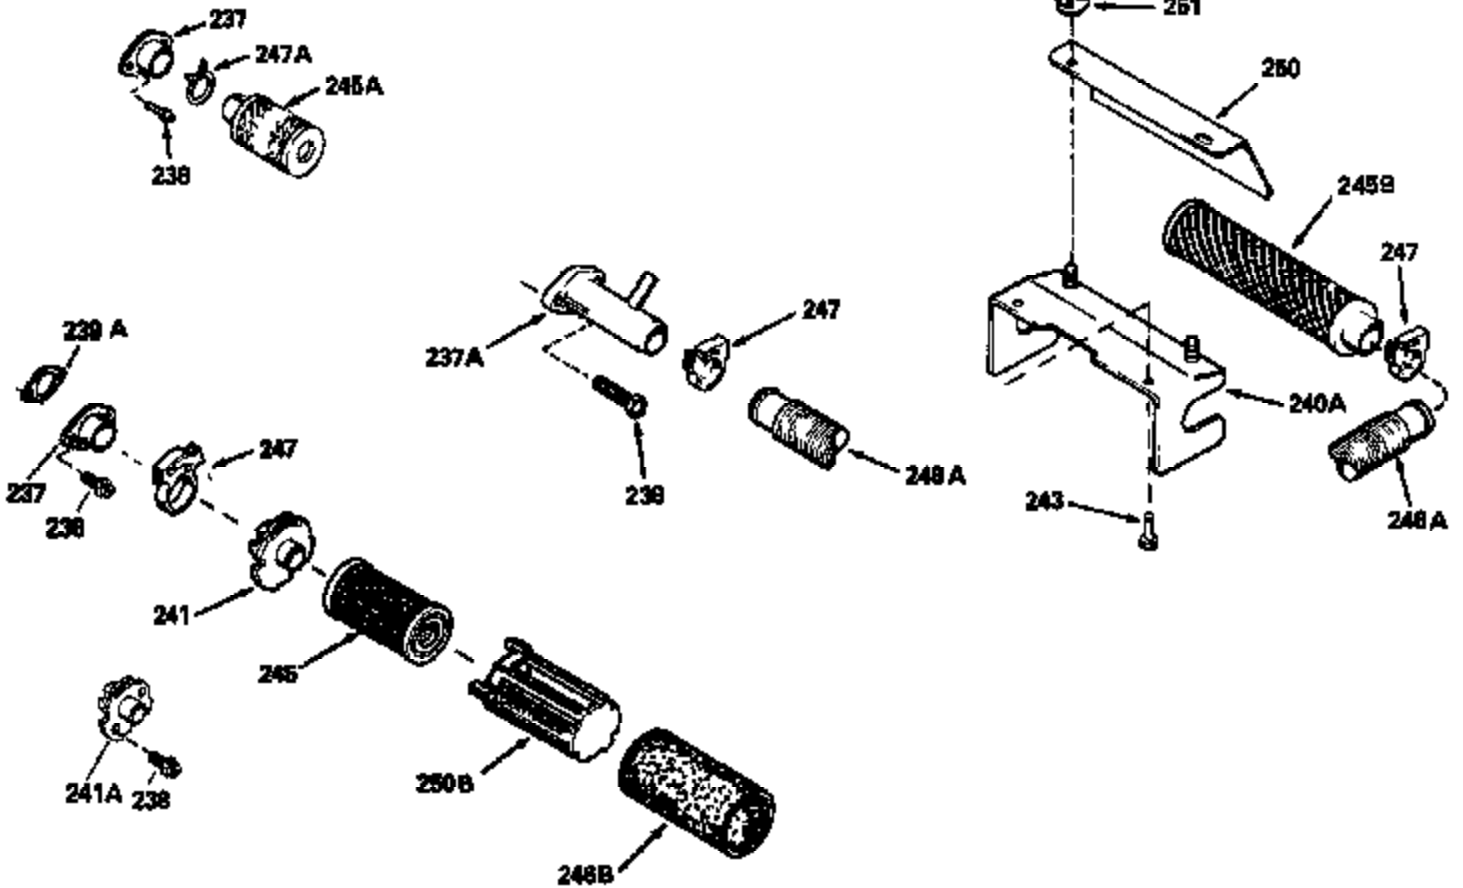

Ref #	Part Number	Qty	Description
420	730225		SAE 30, 4-Cycle Engine Oil (Quart)

ILLUSTRATION SHOWS TYPICAL PARTS ONLY. ORDER BY PART NUMBER. PARTS NOT LISTED ARE SUPPLIED BY OEM.

Ref #	Part Number	Qty	Description
118	730194		Rope Guide Kit (Use as required with 34476 fuel tank)
238	650806		Screw, 10-32 x 5/8"
246C	35705		Filter, Pre-Air (Optional)
260A	34859		Housing, Blower
262	650831		Screw, 1/4-20 x 15/32"
286	35009		Screen, Starter cup
287A	650735		Screw, 10-24 x 3/8" (Use as required)
287A			Pop Rivet, (3/16" Dia.)(Purchase locally)
301	33032		Fuel Cap
370A	34346		Decal, Instruction
390A	590420A		Rewind Starter (Refer to Division 5, Section C, page 25 or Fiche 8, Grid G-7 for breakdown)

Ref #	Part Number	Qty	Description
19	31386		Spring, Governor
69	35261		* Gasket, Mounting flange
182	6201		Screw, 1/4-28 x 7/8"
185	31384A		Pipe, Intake (Incl. 224)
186	34337		Link, Governor spring
209	30200		Screw, 10-24 x 9/16"
223	650451		Screw, 1/4-20 x 1"
238	650806		Screw, 10-32 x 5/8"
246B	35435		Filter, Pre-Air (Use as required)