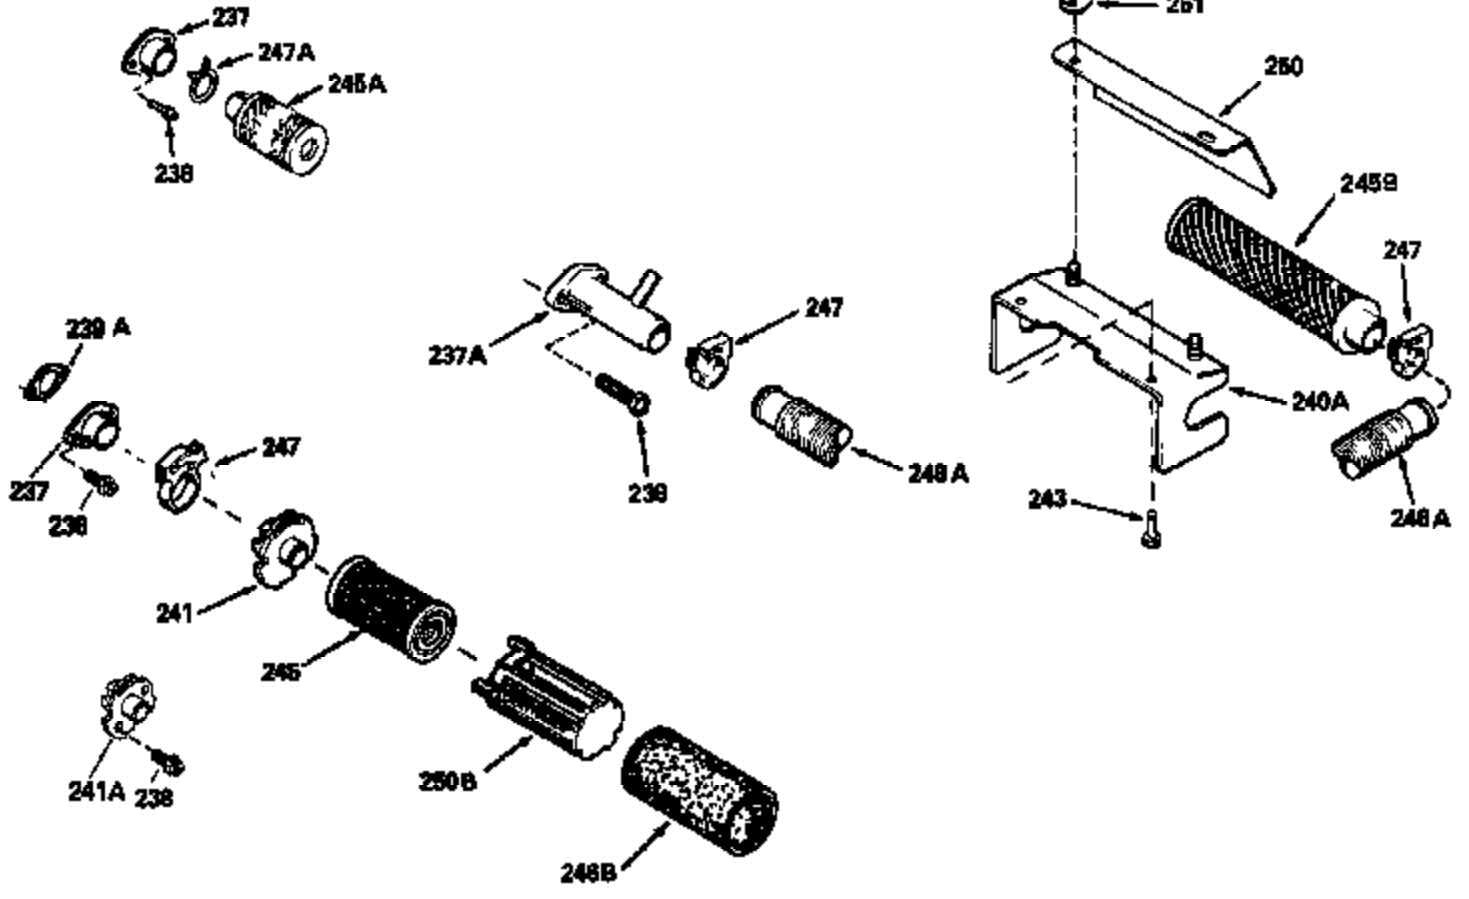

Ref #	Part Number	Qty	Description
19	31361		Spring, Extension
69	35261		* Gasket, Mounting flange
182	6201		Screw, 1/4-28 x 7/8"
185	31384A		Pipe, Intake (Incl. 224)
186	32653		Link, Governor spring
216	33086		Lever, Speed adjusting
223	650451		Screw, 1/4-20 x 1"
245A	32972		Filter, Air cleaner
246B	35435		Filter, Pre-Air (Use as required)
247	33168		Clamp, Corbin