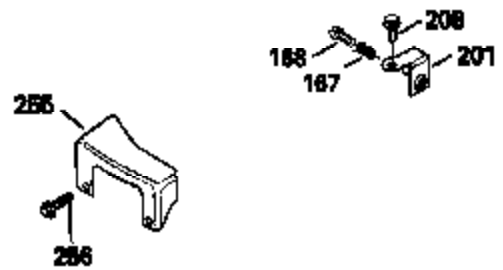

Ref #	Part Number	Qty	Description
19	31361		Spring, Extension
53	31745		Tang, Washer
54	31747		Washer, Flat
55	33774		Shaft, P.T.O.
56	33401		Right Hand Worm Gear
57	31749		Ring, Retaining
58	31744		Seal, Oil
59	31787		Washer, Flat
69	35261		* Gasket, Mounting flange
70A	35609		Flange Ass'y. (Incl.58, 72, 73, 75, 80 & 311)
87	650492		Screw, 1/4-20 x 2-1/4"
182	6201		Screw, 1/4-28 x 7/8"
185	31384A		Pipe, Intake (Incl. 224)
186	32653		Link, Governor spring
216	33086		Lever, Speed adjusting
223	650451		Screw, 1/4-20 x 1"
245A	32972		Filter, Air cleaner
246B	35435		Filter, Pre-Air (Use as required)
247	33168		Clamp, Corbin