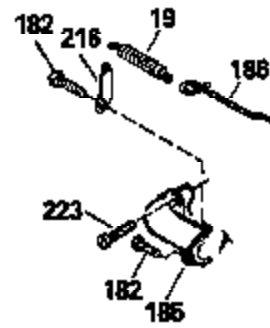

Ref #	Part Number	Qty	Description
19	31361		Spring, Extension
53	31745		Tang, Washer
54	31747		Washer, Flat
55	33774		Shaft, P.T.O.
56	33401		Right Hand Worm Gear
57	31749		Ring, Retaining
58	31744		Seal, Oil
59	31787		Washer, Flat
69	35261		* Gasket, Mounting flange
70A	35609		Flange Ass'y. (Incl.58, 72, 73, 75, 80 & 311)
87	650492		Screw, 1/4-20 x 2-1/4"
182	6201		Screw, 1/4-28 x 7/8"
185	31384A		Pipe, Intake (Incl. 224)
186	32653		Link, Governor spring
216	33086		Lever, Speed adjusting
223	650451		Screw, 1/4-20 x 1"
245A	32972		Filter, Air cleaner
246B	35435		Filter, Pre-Air (Use as required)
247	33168		Clamp, Corbin