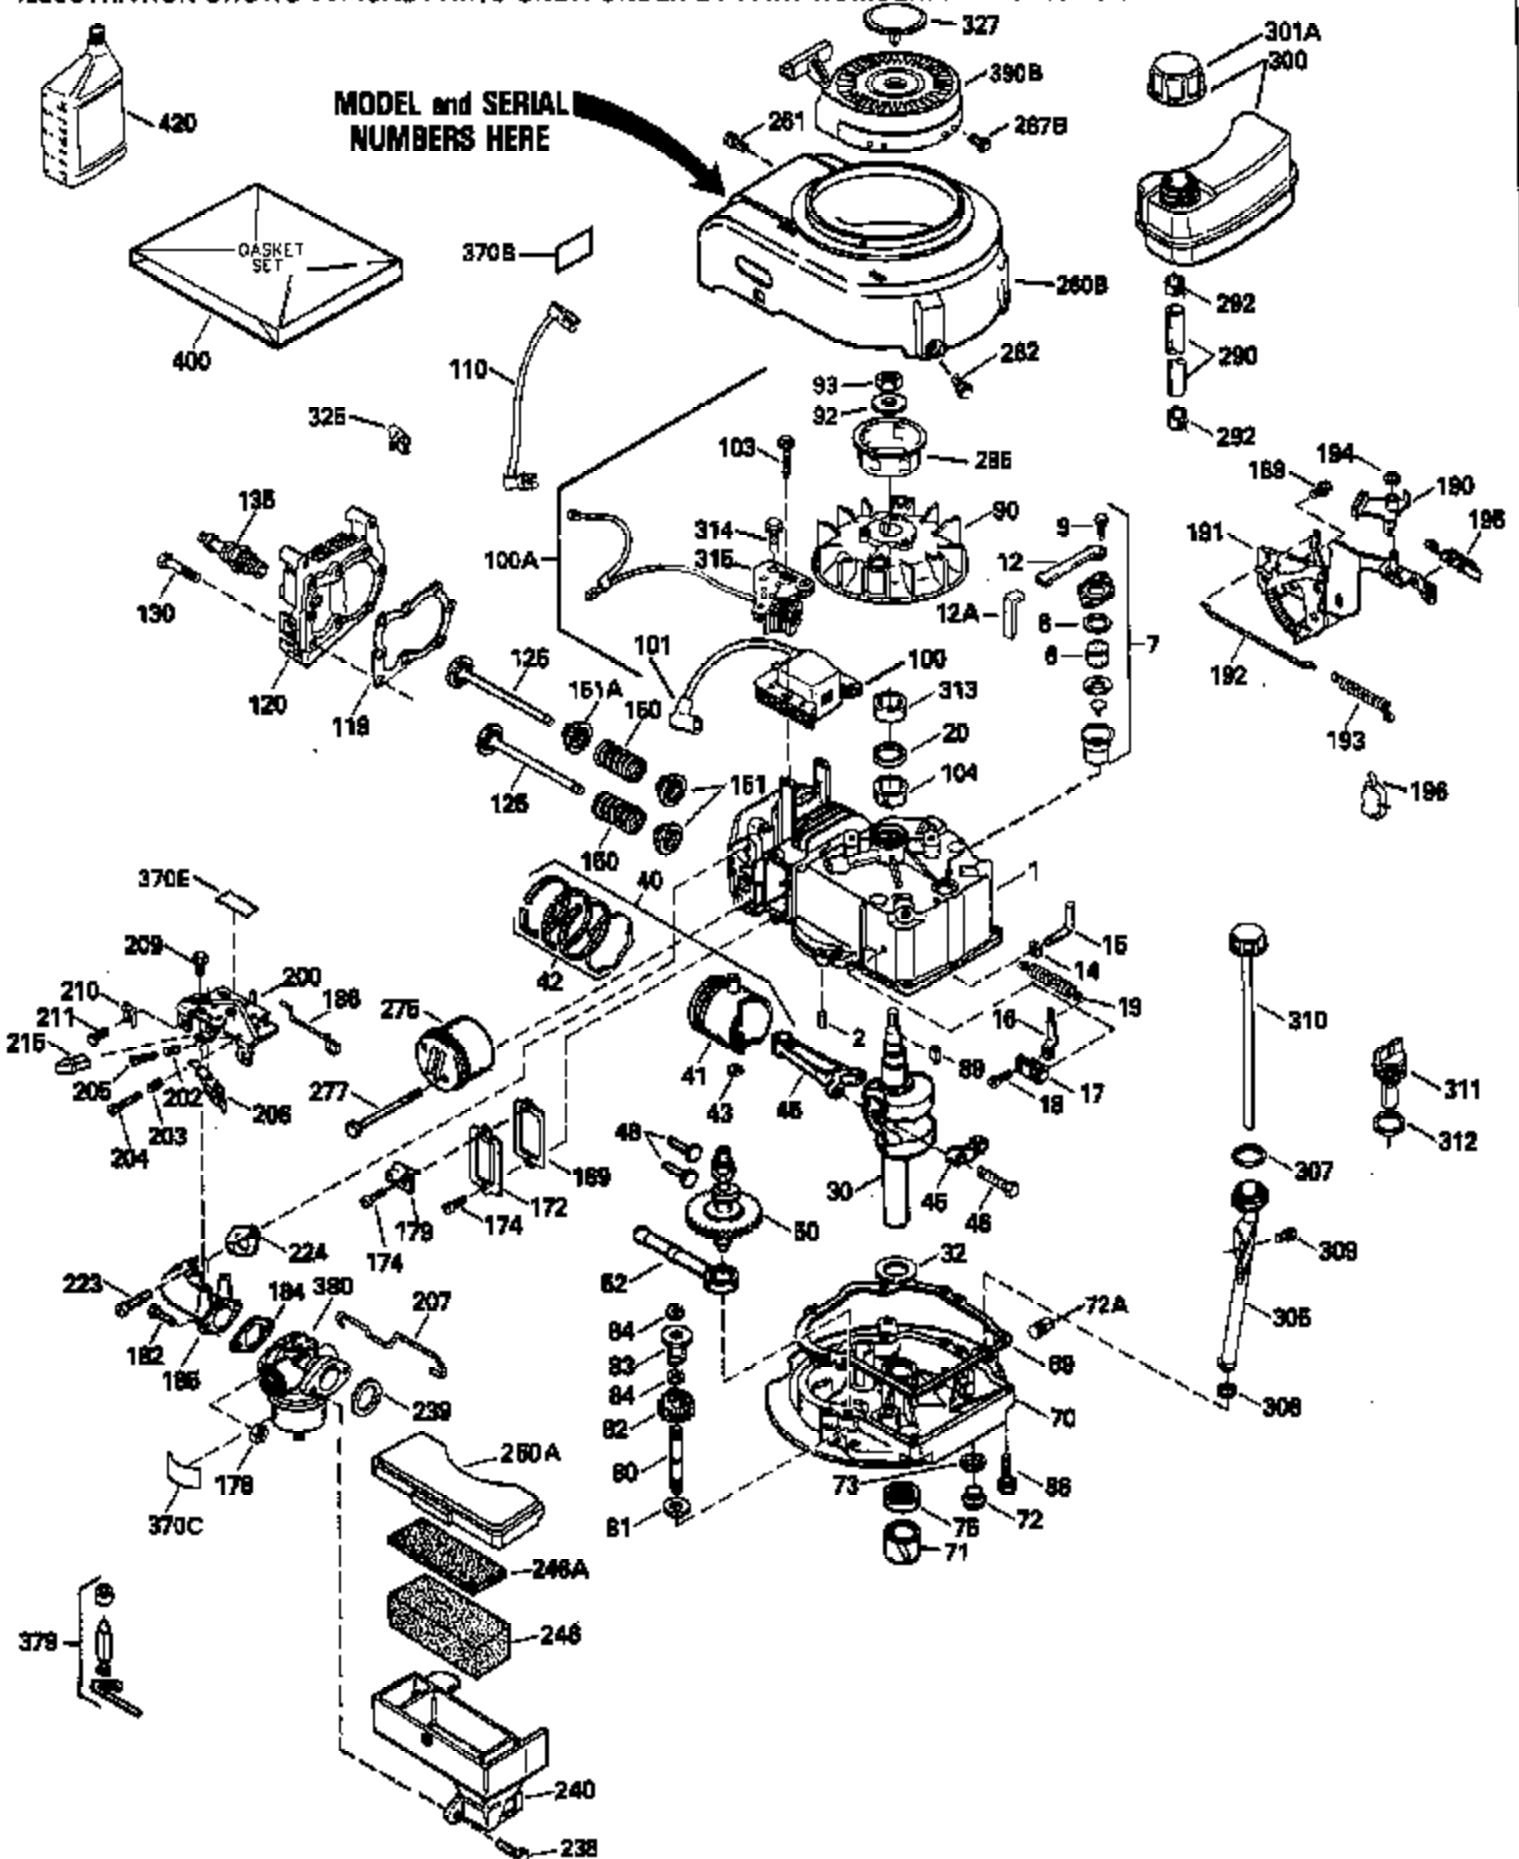

ILLUSTRATION SHOWS TYPICAL PARTS ONLY. ORDER BY PART NUMBER. PARTS NOT LISTED ARE SUPPLIED BY OEM.

Ref #	Part Number	Qty	Description
1	34975		Cylinder Ass'y. (Incl. 2, 8, 9 & 20) (2-1/2")
2	26727		Pin, Dowel
6	33734		Element, Breather
7	34214A		Breather Ass'y. (Incl. 6, 8, 9, 12 & 12A)
8	33735		* Gasket, Breather
9	30200		Screw, 10-24 x 9/16"
12	33886		Tube, Breather
12A	34695		Elbow, Breather tube
14	28277		Washer
15	31513		Rod, Governor
16	31383A		Lever, Governor
17	31335		Clamp, Governor lever
18	650548		Screw, 8-32 x 5/16"
19	31361		Spring, Extension
20	32600		Seal, Oil
30	34450		Crankshaft Ass'y.
40	34514		Piston, Pin & Ring Set (Std.) (2-1/2" Bore)
40	34515		Piston, Pin & Ring Set (.010" OS)
40	34516		Piston, Pin & Ring Set (.020" OS)
41	32538B		Piston & Pin Ass'y. (Incl. 43)(Std.)(2-1/2")
41	32548B		Piston & Pin Ass'y. (Incl. 43) (.010" OS)
41	32549B		Piston & Pin Ass'y. (Incl. 43) (.020" OS)
42	28986		Ring Set (Std.) (2-1/2" Bore)
42	28987		Ring Set (.010" OS)
42	28988		Ring Set (.020" OS)
43	20381		Ring, Piston pin retaining
45	30963B		Rod Assy., Connecting (Incl. 46)
46	32610A		Bolt, Connecting rod
48	27241		Lifter, Valve
50	33148A		Camshaft
52	29914		Oil Pump Assy.
69	35261		* Gasket, Mounting flange
72	30572		Plug, Oil drain (Incl. 73)
73	28833		* Drain Plug Gasket (Not req. W/plastic plug)
75	26208		Seal, Oil
80	30574		Shaft, Governor
81	30590A		Washer, Flat
82	30591		Gear Assy., Governor (Incl. 81)
83	30588A		Spool, Governor
84	29193		Ring, Retaining
86	650488		Screw, 1/4-20 x 1-1/4"
89	611004		Flywheel Key
90	611046A		Flywheel
92	650815		Washer, Belleville
93	650816		Nut, Flywheel
100	730207		Magneto-to-Solid State Conversion Kit (Includes solid state module, solid state flywheel key, and instructions.)(Use as required on external ignition engines only.)
100	34443A		Solid State Assy.
103	650814		Screw, Torx T-15, 10-24 x 1"
119	29953C		* Gasket, Cylinder head
120	34335		Head, Cylinder
125	29313C		Exhaust Valve (Std.) (Incl. 151)
125	29315C		Exhaust Valve (1/32" OS) (Incl. 151)
126	29314B		Intake Valve (Std.) (Incl. 151)
126	29315C		Intake Valve (1/32" OS) (Incl. 151)
130	6021A		Screw, 5/16-18 x 1-1/2"