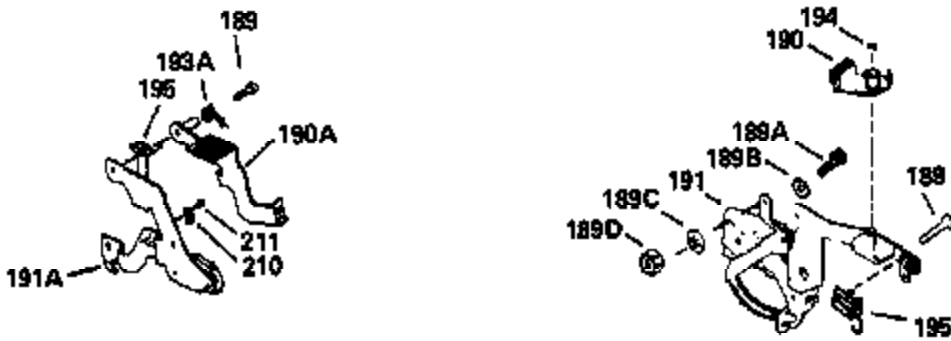

Ref #	Part Number	Qty	Description
274	26754A		* Gasket, Exhaust (Use as required)
277	650795		Screw, 1/4-20 x 2-1/4"
277A	30063		Screw, 1/4-20 x 1/2" (Use as required)
370F	34387		Decal, Instruction (Optional)
415	730162		Muffler Adap.Kit(Incl.274,277A)(Use a s req.)
430	730574		Debris Screen Kit (Incl. 370F,431-433)(Opt.)
431	35596		Screen, Debris (Optional)
432	35597		Bracket, Debris screen (Optional)
433	650910		Screw, 8-32 x 1/4" (Optional)