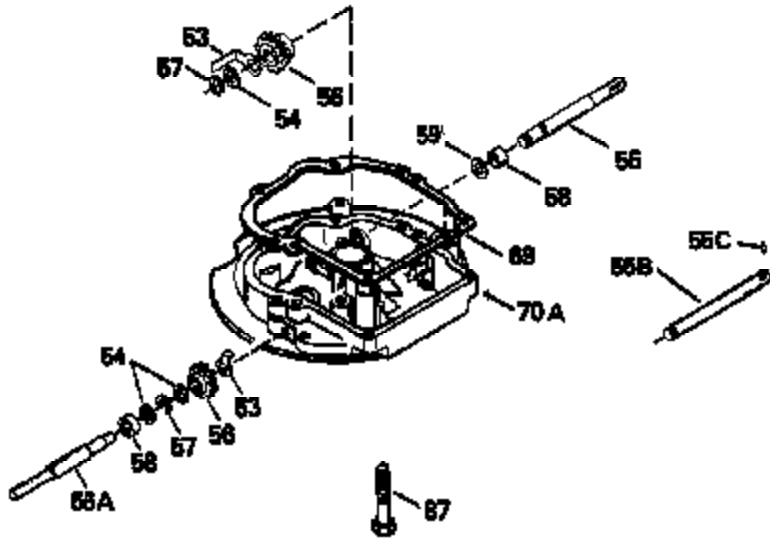

ILLUSTRATION SHOWS TYPICAL PARTS ONLY. ORDER BY PART NUMBER. PARTS NOT LISTED ARE SUPPLIED BY OEM.

Engine Parts List #2

Ref #	Part Number	Qty	Description
118	730194		Rope Guide Kit (Use as required with 34476 fuel tank)
134A	34438		Spring, Stop switch
134B	34439		Clip, Stop switch
134	34657		Spark Plug Stop Lever (Incl. 134A & 1 34B)
246C	35705		Filter, Pre-Air (Optional)
260	34367		Housing, Blower
262	650831		Screw, 1/4-20 x 15/32"
287	650802		Screw, 1/4-20 x 5/8"
287A	650735		Screw, 10-24 x 3/8" (Use as required)
287A			Pop Rivet, (3/16" Dia.)(Purchase locally)
301	33032		Fuel Cap
326	34113		Plug, Screen
350	34353		Primer Assy.
351	32180C		Line, Fuel primer
370A	34365		Decal, Instruction
370D	34407		Decal, Stop control
390	590531		Side Mount Rewind Starter (Refer to Division 5, Section C, page 32 or Fiche 8, Grid G-8 for breakdown)

Ref #	Part Number	Qty	Description
19	31361		Spring, Extension
53	31745		Tang, Washer
54	31747		Washer, Flat
55	33774		Shaft, P.T.O.
56	33401		Right Hand Worm Gear
57	31749		Ring, Retaining
58	31744		Seal, Oil
59	31787		Washer, Flat
69	35261		* Gasket, Mounting flange
70A	35609		Flange Ass'y. (Incl.58, 72, 73, 75, 80 & 311)
87	650492		Screw, 1/4-20 x 2-1/4"
182	6201		Screw, 1/4-28 x 7/8"
185	31384A		Pipe, Intake (Incl. 224)
186	32653		Link, Governor spring
216	33086		Lever, Speed adjusting
223	650451		Screw, 1/4-20 x 1"
245A	32972		Filter, Air cleaner
246B	35435		Filter, Pre-Air (Use as required)
247	33168		Clamp, Corbin