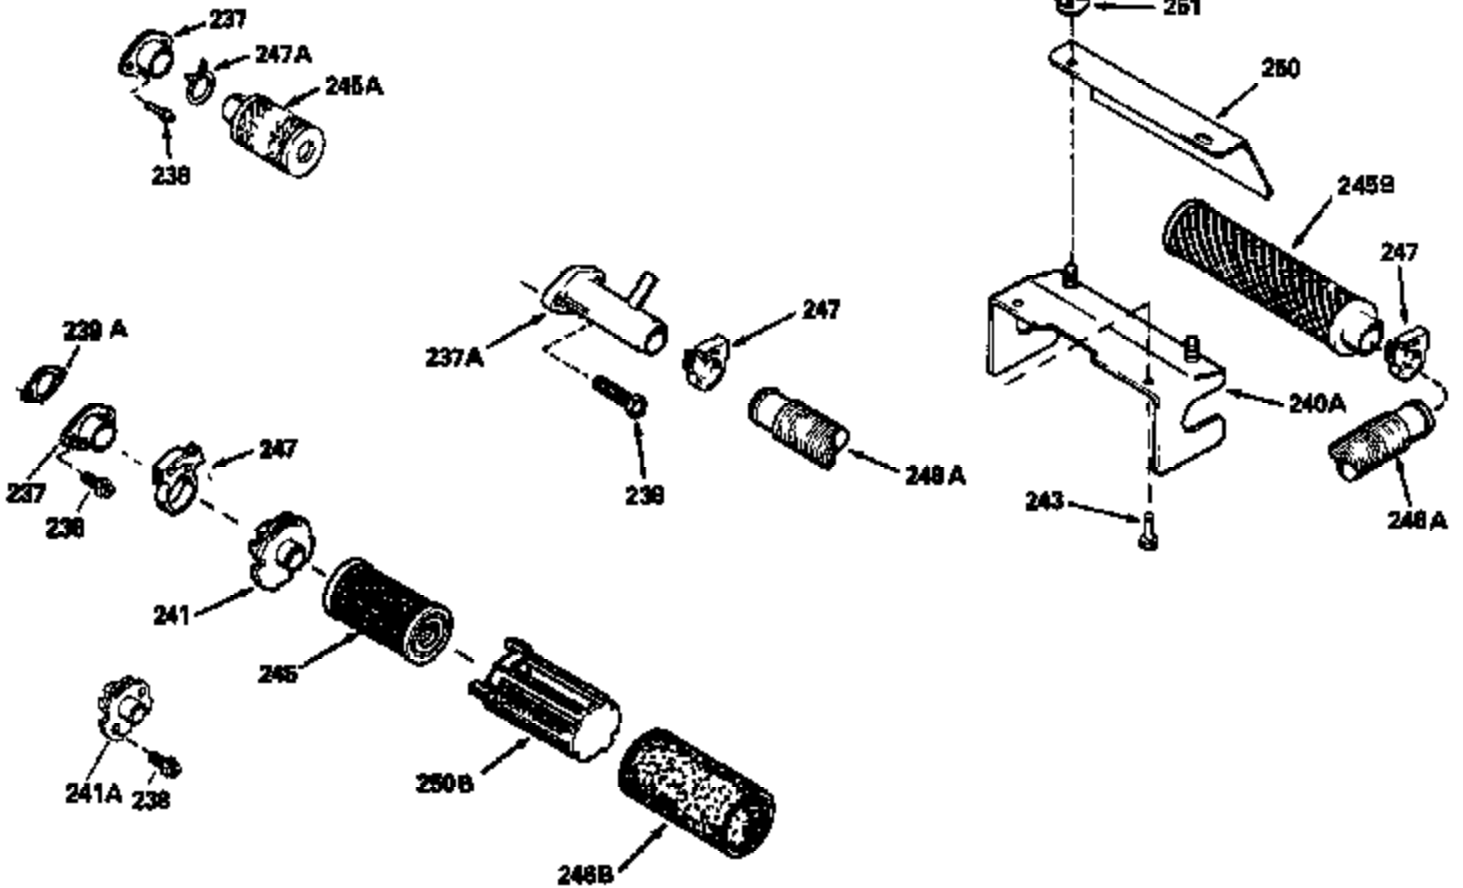

Ref #	Part Number	Qty	Description
19	31361		Spring, Extension
53	31745		Tang, Washer
54	31747		Washer, Flat
55	33774		Shaft, P.T.O.
56	33401		Right Hand Worm Gear
57	31749		Ring, Retaining
58	31744		Seal, Oil
59	31787		Washer, Flat
69	35261		* Gasket, Mounting flange
70A	35609		Flange Ass'y. (Incl.58, 72, 73, 75, 80 & 311)
87	650492		Screw, 1/4-20 x 2-1/4"
182	6201		Screw, 1/4-28 x 7/8"
185	31384A		Pipe, Intake (Incl. 224)
186	32653		Link, Governor spring
216	33086		Lever, Speed adjusting
223	650451		Screw, 1/4-20 x 1"
245A	32972		Filter, Air cleaner
246B	35435		Filter, Pre-Air (Use as required)
247	33168		Clamp, Corbin