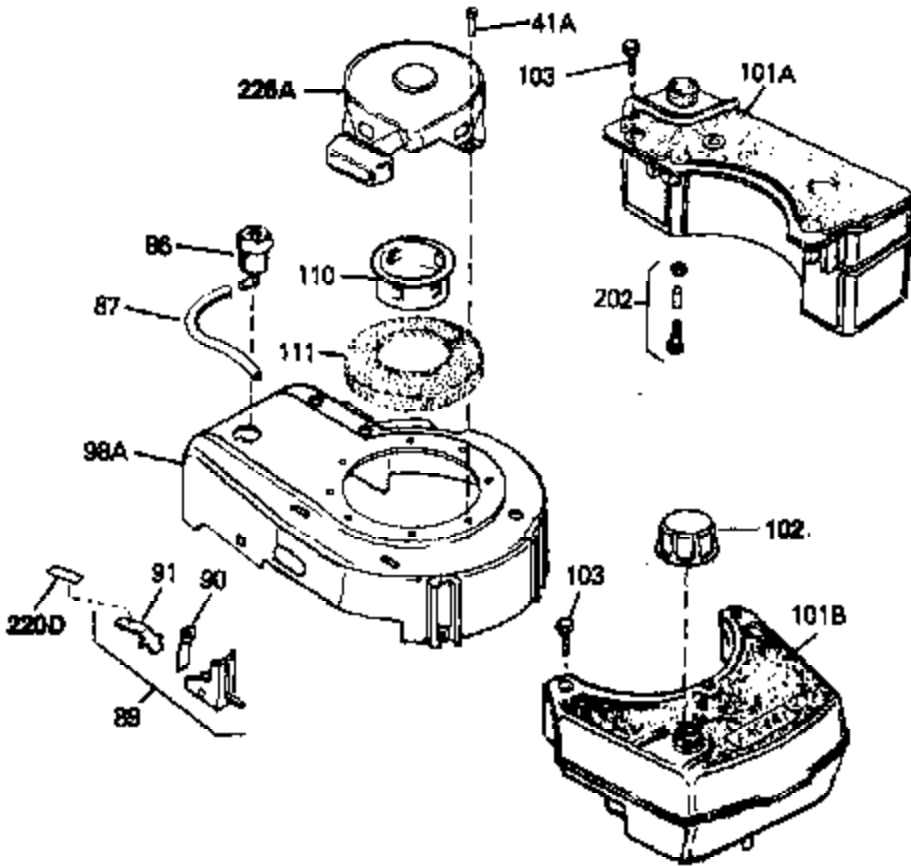

Ref #	Part Number	Qty	Description
70A	34336	0	Link, Governor-to-throttle
70	34337	0	Link, Governor spring
71	31386	0	Spring, Governor
72	650774	0	Screw, Hex hd., 1/4-20 x 2-3/8
72	650795	0	Screw, Hex hd. cap, Sems, 1/4-20 x 2-5/16
72	650869	0	Screw, Hex hd., 1/4-20 x 2-3/4
72	792005	0	Screw, Hex hd., 1/4-20 x 2-1/2
73	27181B	0	Muffler
80	34432	0	Wire, Ground (Two female & one double male
81	26756	0	Gasket, Carburetor
82	29752	0	Nut
83	6201	0	Screw
92	28942	0	Screw
93	27793	0	Clip, Conduit
95	30200	0	Screw
96	32181A	0	Control Assy., Speed
97	610973	0	Terminal Assy.
98	34345	0	Housing, Blower
99	650831	0	Screw, Hex washer hd. Powerlok thread,
100	30200	0	Screw
101	32170A	0	Tank Assy., Fuel (White Poly) (1 qt.)
102	33032	0	Cap, Fuel filler (Red Plastic) (Spurt
104	26460	0	Clamp, Fuel line
105	29774	0	Line, Fuel (Braided 8.25")
105	30705	0	Line, Fuel (Braided 16")
105	30962	0	Line, Fuel (Braided 32")
105	34357	0	Line, Fuel (Epichlorohydrin 6-3/4")
106	650815	0	Washer, Belleville
107	650816	0	Nut, Flywheel
109	34113	0	Plug, Screen
121	34431	0	Lamination & Coil Assy.
121	730207	0	Magneto-to-Solid State Conversion Kit
136	650814	0	Screw, Hex hd. Sems, 10-24 x 1
137	611046A	0	Flywheel
154	34340	0	Element, Air cleaner (Poly)
155	34341A	0	Cover, Air cleaner (Black)
156	34339	0	Body, Air cleaner
157	650806	0	Screw, Hex washer hd. shoulder, 10-32 x 5/8
162	34338	0	Gasket, Air cleaner
220	34346	0	Decal, Instruction
220	550223	0	Decal, Name
223	631021	0	Inlet Needle, Seat & Clip Assy.
224	631581	0	Carburetor
226	590531	0	Starter, Side mount rewind
230	33238D	0	Gasket Set

Ref #	Part Number	Qty	Description
41A	0	0	Rivet, Pop (3/16" Dia.)
41A	650735	0	Screw
102	33032	0	Cap, Fuel filler (Red Plastic) (Spurt
157	650806	0	Screw, Hex washer hd. shoulder, 10-32 x 5/8
202	730194	0	Rope Guide Kit