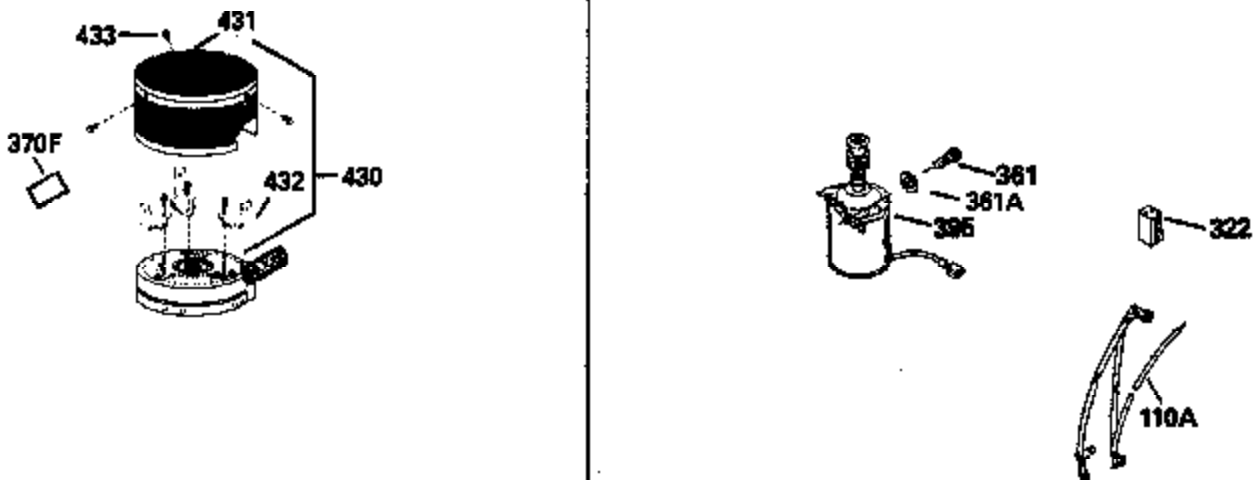

Ref #	Part Number	Qty	Description
210	27793		Clip, Conduit
211	28942		Screw, 10-32 x 3/8"
274	26754A		* Gasket, Exhaust (Use as required)
277A	30063		Screw, 1/4-20 x 1/2" (Use as required)
277	650795		Screw, 1/4-20 x 2-1/4"
370F	34387		Decal, Instruction (Optional)
415	730162		Muffler Adap.Kit(Incl.274,277A)(Use a s req.)
430	730574		Debris Screen Kit (Incl. 370F,431-433)(Opt.)
431	35596		Screen, Debris (Optional)
432	35597		Bracket, Debris screen (Optional)
433	650910		Screw, 8-32 x 1/4" (Optional)