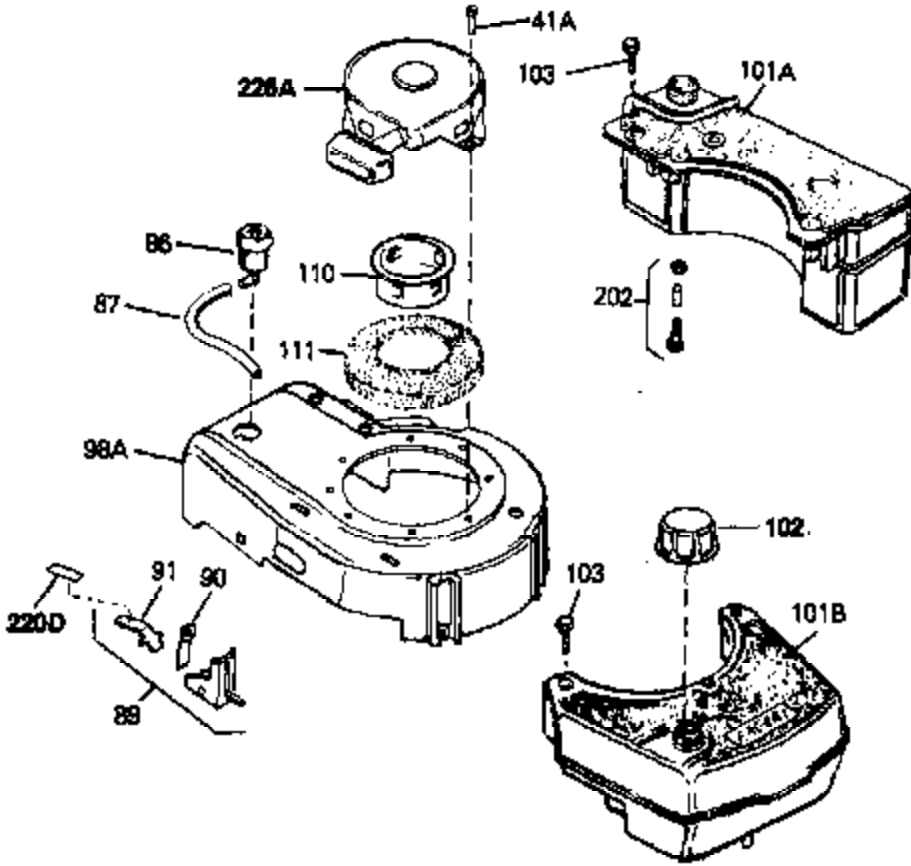

Ref #	Part Number	Qty	Description
69A	650777	0	Screw, Slotted fil. hd. mach., 6-32 x 7/16
69	650549	0	Screw
70A	34336	0	Link, Governor-to-throttle
70	34337	0	Link, Governor spring
71	31361	0	Spring, Governor
72	650774	0	Screw, Hex hd., 1/4-20 x 2-3/8
72	650795	0	Screw, Hex hd. cap, Sems, 1/4-20 x 2-5/16
72	650869	0	Screw, Hex hd., 1/4-20 x 2-3/4
72	792005	0	Screw, Hex hd., 1/4-20 x 2-1/2
80	34486	0	Wire Harness Assy.
81	26756	0	Gasket, Carburetor
82	29752	0	Nut
83	6201	0	Screw
92	28942	0	Screw
93	27793	0	Clip, Conduit
95	30200	0	Screw
96	33131A	0	Control Assy., Speed
97	610973	0	Terminal Assy.
98	34475	0	Housing, Blower
99	650831	0	Screw, Hex washer hd. Powerlok thread,
100	30200	0	Screw
102	33032	0	Cap, Fuel filler (Red Plastic) (Spurt
104	26460	0	Clamp, Fuel line
105	29774	0	Line, Fuel (Braided 8.25")
105	30705	0	Line, Fuel (Braided 16")
105	30962	0	Line, Fuel (Braided 32")
105	34357	0	Line, Fuel (Epichlorohydrin 6-3/4")
106	650815	0	Washer, Belleville
107	650816	0	Nut, Flywheel
109	34113	0	Plug, Screen
121	34431	0	Lamination & Coil Assy.
121	730207	0	Magneto-to-Solid State Conversion Kit
136	650814	0	Screw, Hex hd. Sems, 10-24 x 1
137	611046A	0	Flywheel
154	34340	0	Element, Air cleaner (Poly)
155	34341A	0	Cover, Air cleaner (Black)
156	34339	0	Body, Air cleaner
157	650806	0	Screw, Hex washer hd. shoulder, 10-32 x 5/8
162	34338	0	Gasket, Air cleaner
220B	34363	0	Decal, Instruction
220	34304	0	Decal, "Cubic Inch"
220	34346	0	Decal, Instruction
223	631021	0	Inlet Needle, Seat & Clip Assy.
224	632098	0	Carburetor
226	590531	0	Starter, Side mount rewind
230	33238D	0	Gasket Set

Ref #	Part Number	Qty	Description
41A	0	0	Rivet, Pop (3/16" Dia.)
41A	650735	0	Screw
101B	34114C	0	Tank, Fuel (1.7 qt.) (White Poly)
102	33032	0	Cap, Fuel filler (Red Plastic) (Spurt
103	28763	0	Screw, Hex washer hd. thread-forming, 10-24
157	650806	0	Screw, Hex washer hd. shoulder, 10-32 x 5/8
202	730194	0	Rope Guide Kit