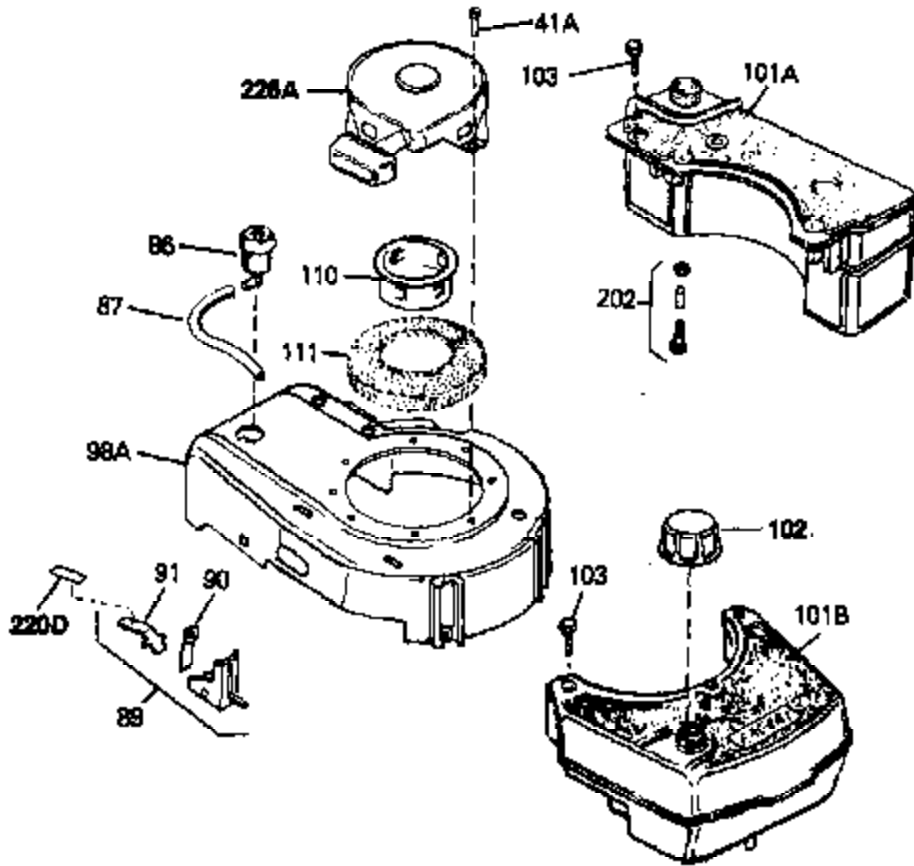

Ref #	Part Number	Qty	Description
69A	650777	0	Screw, Slotted fil. hd. mach., 6-32 x 7/16
70A	34336	0	Link, Governor-to-throttle
70	34337	0	Link, Governor spring
71	31361	0	Spring, Governor
72	650774	0	Screw, Hex hd., 1/4-20 x 2-3/8
72	650795	0	Screw, Hex hd. cap, Sems, 1/4-20 x 2-5/16
72	650869	0	Screw, Hex hd., 1/4-20 x 2-3/4
72	792005	0	Screw, Hex hd., 1/4-20 x 2-1/2
73	27181B	0	Muffler
80	34432	0	Wire, Ground (Two female & one double male)
81	26756	0	Gasket, Carburetor
82	29752	0	Nut
83	6201	0	Screw
95	30200	0	Screw
96	33205A	0	Control Assy., Speed
97	610973	0	Terminal Assy.
99	650831	0	Screw, Hex washer hd. Powerlok thread,
100	30200	0	Screw
101	32170A	0	Tank Assy., Fuel (White Poly) (1 qt.)
102	33032	0	Cap, Fuel filler (Red Plastic) (Spurt
104	26460	0	Clamp, Fuel line
105	29774	0	Line, Fuel (Braided 8.25")
105	30705	0	Line, Fuel (Braided 16")
105	30962	0	Line, Fuel (Braided 32")
105	34357	0	Line, Fuel (Epichlorohydrin 6-3/4")
106	650815	0	Washer, Belleville
107	650816	0	Nut, Flywheel
121	34431	0	Lamination & Coil Assy.
121	730207	0	Magneto-to-Solid State Conversion Kit
136	650814	0	Screw, Hex hd. Sems, 10-24 x 1
137	611046A	0	Flywheel
147	27625	0	Plug, Oil filler
148	29673	0	Gasket, Filler plug
154	34340	0	Element, Air cleaner (Poly)
155	34341A	0	Cover, Air cleaner (Black)
156	34339	0	Body, Air cleaner
157	650806	0	Screw, Hex washer hd. shoulder, 10-32 x 5/8
162	34338	0	Gasket, Air cleaner
220E	35344	0	Decal, Control
220	34346	0	Decal, Instruction
220	550223	0	Decal, Name
223	631021	0	Inlet Needle, Seat & Clip Assy.
224	632046A	0	Carburetor
230	33238D	0	Gasket Set

Ref #	Part Number	Qty	Description
41A	0	0	Rivet, Pop (3/16" Dia.)
41A	650735	0	Screw
98A	34793	0	Housing, Blower (5.56 dia. starter mtg. bolt
102	33032	0	Cap, Fuel filler (Red Plastic) (Spurt
110	34449	0	Hub, Starter
111	590417	0	Screen, Starter cup
157	650806	0	Screw, Hex washer hd. shoulder, 10-32 x 5/8
202	730194	0	Rope Guide Kit
226A	590420	0	Starter, Rewind