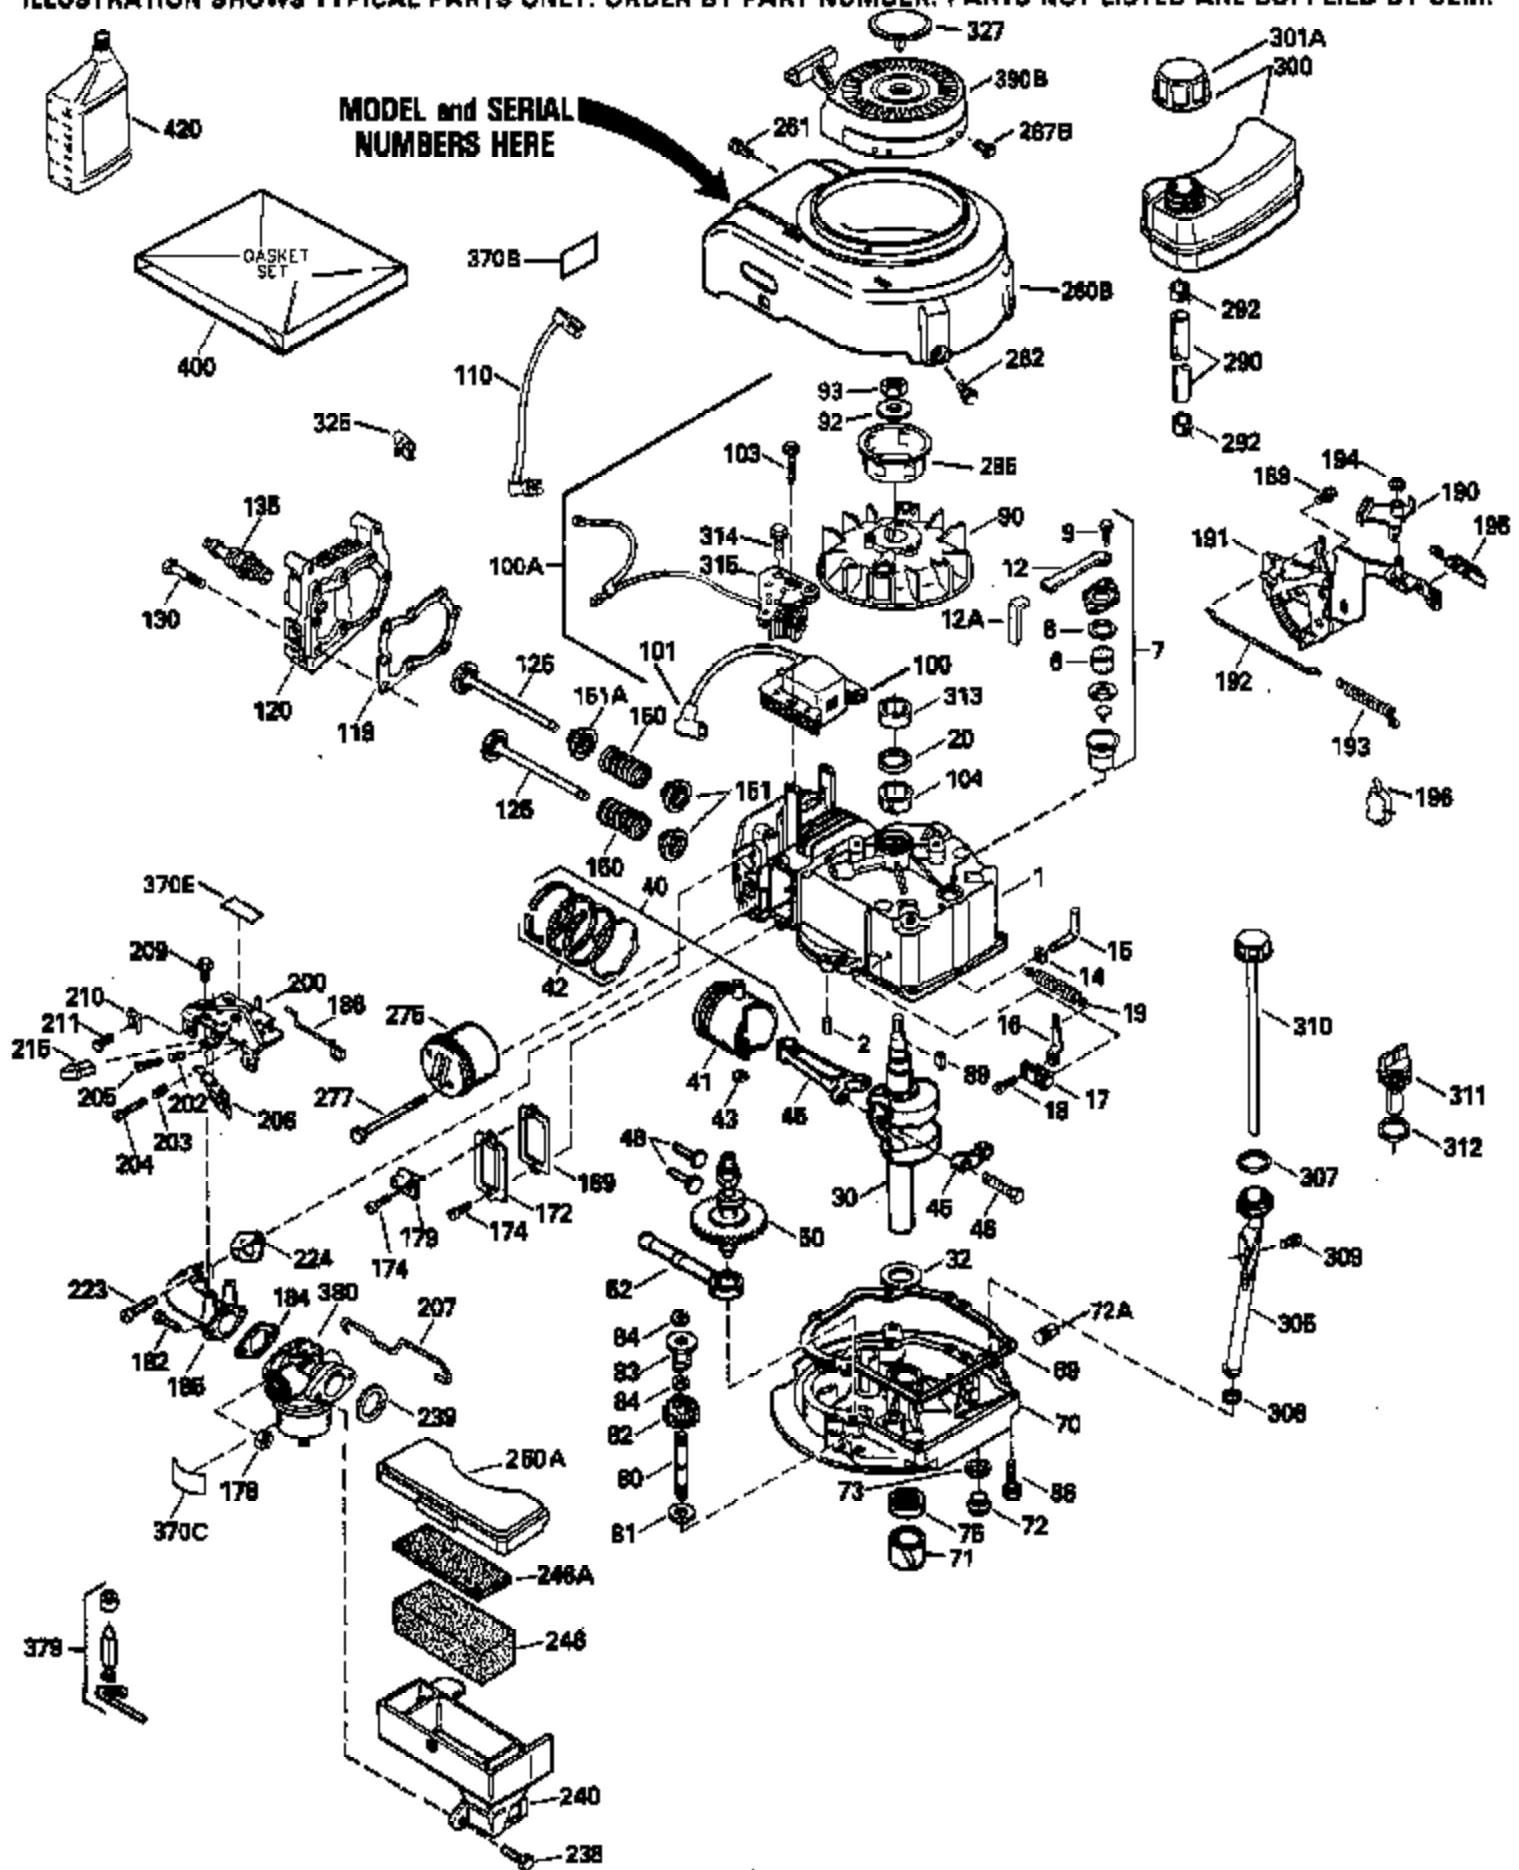

ILLUSTRATION SHOWS TYPICAL PARTS ONLY. ORDER BY PART NUMBER. PARTS NOT LISTED ARE SUPPLIED BY OEM.

Ref #	Part Number	Qty	Description
1	34975		Cylinder Ass'y. (Incl. 2, 8, 9 & 20) (2-1/2")
2	26727		Pin, Dowel
6	33734		Element, Breather
7	34214A		Breather Ass'y. (Incl. 6, 8, 9, 12 & 12A)
8	33735		* Gasket, Breather
9	30200		Screw, 10-24 x 9/16"
12	33886		Tube, Breather
12A	34695		Elbow, Breather tube
14	28277		Washer
15	31513		Rod, Governor
16	31383A		Lever, Governor
17	31335		Clamp, Governor lever
18	650548		Screw, 8-32 x 5/16"
19	31361		Spring, Extension
20	32600		Seal, Oil
30	34600		Crankshaft Ass'y.
40	34514		Piston, Pin & Ring Set (Std.) (2-1/2" Bore)
40	34515		Piston, Pin & Ring Set (.010" OS)
40	34516		Piston, Pin & Ring Set (.020" OS)
41	32538B		Piston & Pin Ass'y. (Incl. 43)(Std.)(2-1/2")
41	32548B		Piston & Pin Ass'y. (Incl. 43) (.010" OS)
41	32549B		Piston & Pin Ass'y. (Incl. 43) (.020" OS)
42	28986		Ring Set (Std.) (2-1/2" Bore)
42	28987		Ring Set (.010" OS)
42	28988		Ring Set (.020" OS)
43	20381		Ring, Piston pin retaining
45	30963B		Rod Assy., Connecting (Incl. 46)
46	32610A		Bolt, Connecting rod
48	27241		Lifter, Valve
50	33148A		Camshaft
52	29914		Oil Pump Assy.
69	35261		* Gasket, Mounting flange
72	30572		Plug, Oil drain (Incl. 73)
73	28833		* Drain Plug Gasket (Not req. W/plastic plug)
75	26208		Seal, Oil
80	30574		Shaft, Governor
81	30590A		Washer, Flat
82	30591		Gear Assy., Governor (Incl. 81)
83	30588A		Spool, Governor
84	29193		Ring, Retaining
86	650488		Screw, 1/4-20 x 1-1/4"
89	611004		Flywheel Key
90	611046A		Flywheel
92	650815		Washer, Belleville
93	650816		Nut, Flywheel
100	730207		Magneto-to-Solid State Conversion Kit (Includes solid state module, solid state flywheel key, and instructions.)(Use as required on external ignition engines only.)
100	34443A		Solid State Assy.
103	650814		Screw, Torx T-15, 10-24 x 1"
119	29953C		* Gasket, Cylinder head
120	34335		Head, Cylinder
125	29313C		Exhaust Valve (Std.) (Incl. 151)
125	29315C		Exhaust Valve (1/32" OS) (Incl. 151)
126	29314B		Intake Valve (Std.) (Incl. 151)
126	29315C		Intake Valve (1/32" OS) (Incl. 151)
130	6021A		Screw, 5/16-18 x 1-1/2"