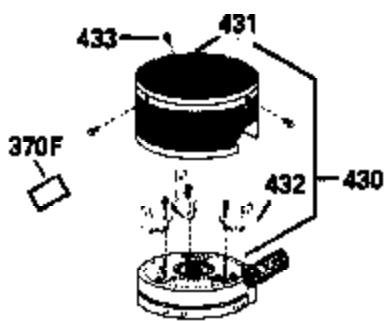

Ref #	Part Number	Qty	Description
274	26754A		* Gasket, Exhaust (Use as required)
277	650795		Screw, 1/4-20 x 2-1/4"
277A	30063		Screw, 1/4-20 x 1/2" (Use as required)
370F	34387		Decal, Instruction (Optional)
415	730162		Muffler Adap.Kit(Incl.274,277A)(Use a s req.)
430	730574		Debris Screen Kit (Incl. 370F,431-433)(Opt.)
431	35596		Screen, Debris (Optional)
432	35597		Bracket, Debris screen (Optional)
433	650910		Screw, 8-32 x 1/4" (Optional)