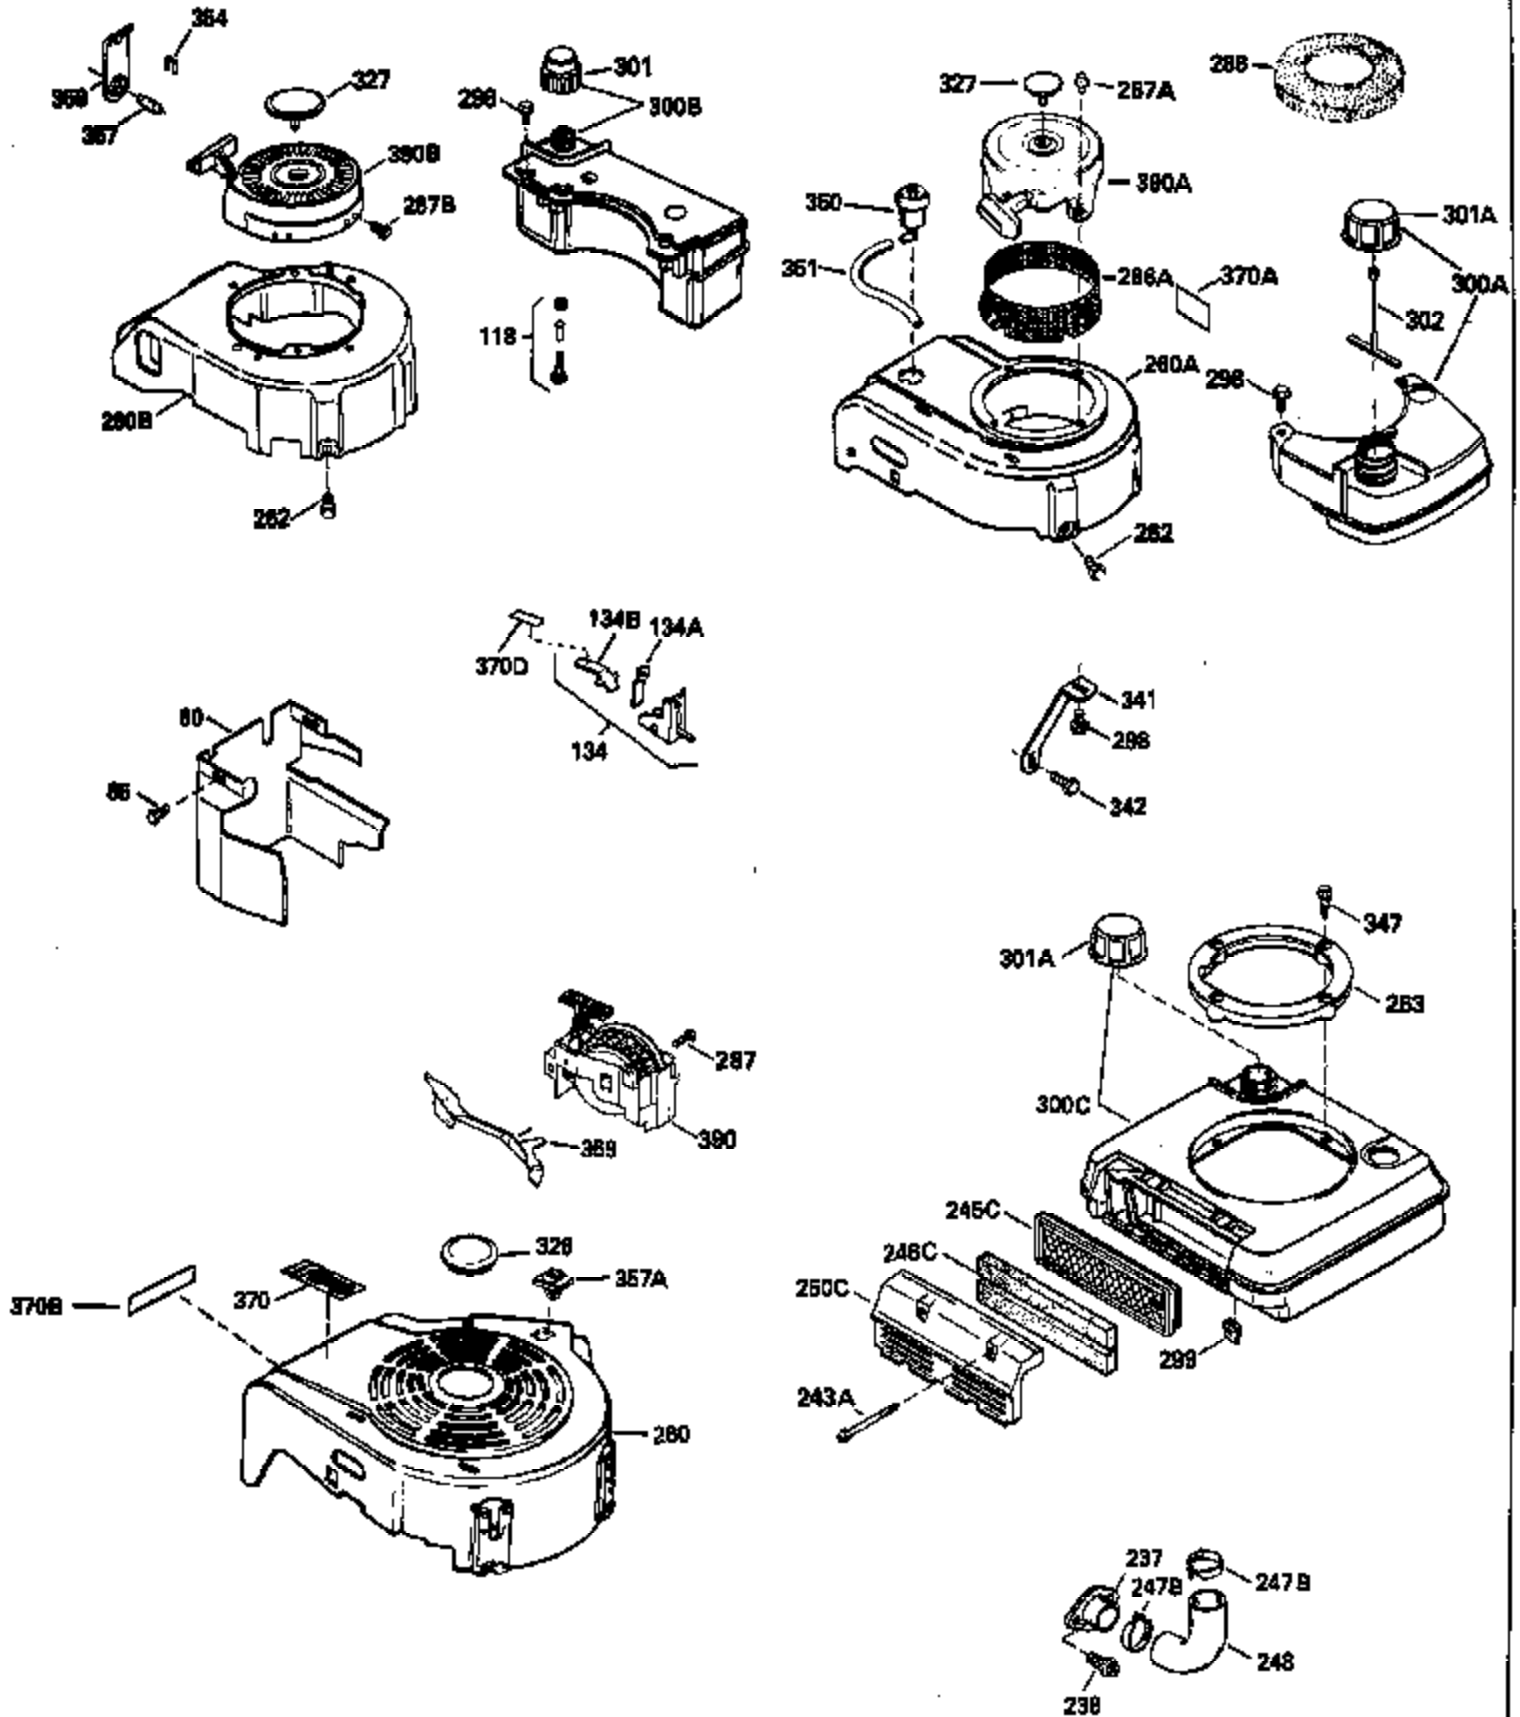

ILLUSTRATION SHOWS TYPICAL PARTS ONLY. ORDER BY PART NUMBER. PARTS NOT LISTED ARE SUPPLIED BY OEM.

Engine Parts List #2

Ref #	Part Number	Qty	Description
118	730194		Rope Guide Kit (Use as required with 34476 fuel tank)
134A	34438		Spring, Stop switch
134B	34439		Clip, Stop switch
134	34657		Spark Plug Stop Lever (Incl. 134A & 1 34B)
246C	35705		Filter, Pre-Air (Optional)
260	34367		Housing, Blower
262	650831		Screw, 1/4-20 x 15/32"
287	650802		Screw, 1/4-20 x 5/8"
287A	650735		Screw, 10-24 x 3/8" (Use as required)
287A			Pop Rivet, (3/16" Dia.)(Purchase locally)
301	33032		Fuel Cap
326	34113		Plug, Screen
350	34353		Primer Assy.
351	32180C		Line, Fuel primer
370A	34365		Decal, Instruction
370D	34407		Decal, Stop control
390	590531		Side Mount Rewind Starter (Refer to Division 5, Section C, page 32 or Fiche 8, Grid G-8 for breakdown)