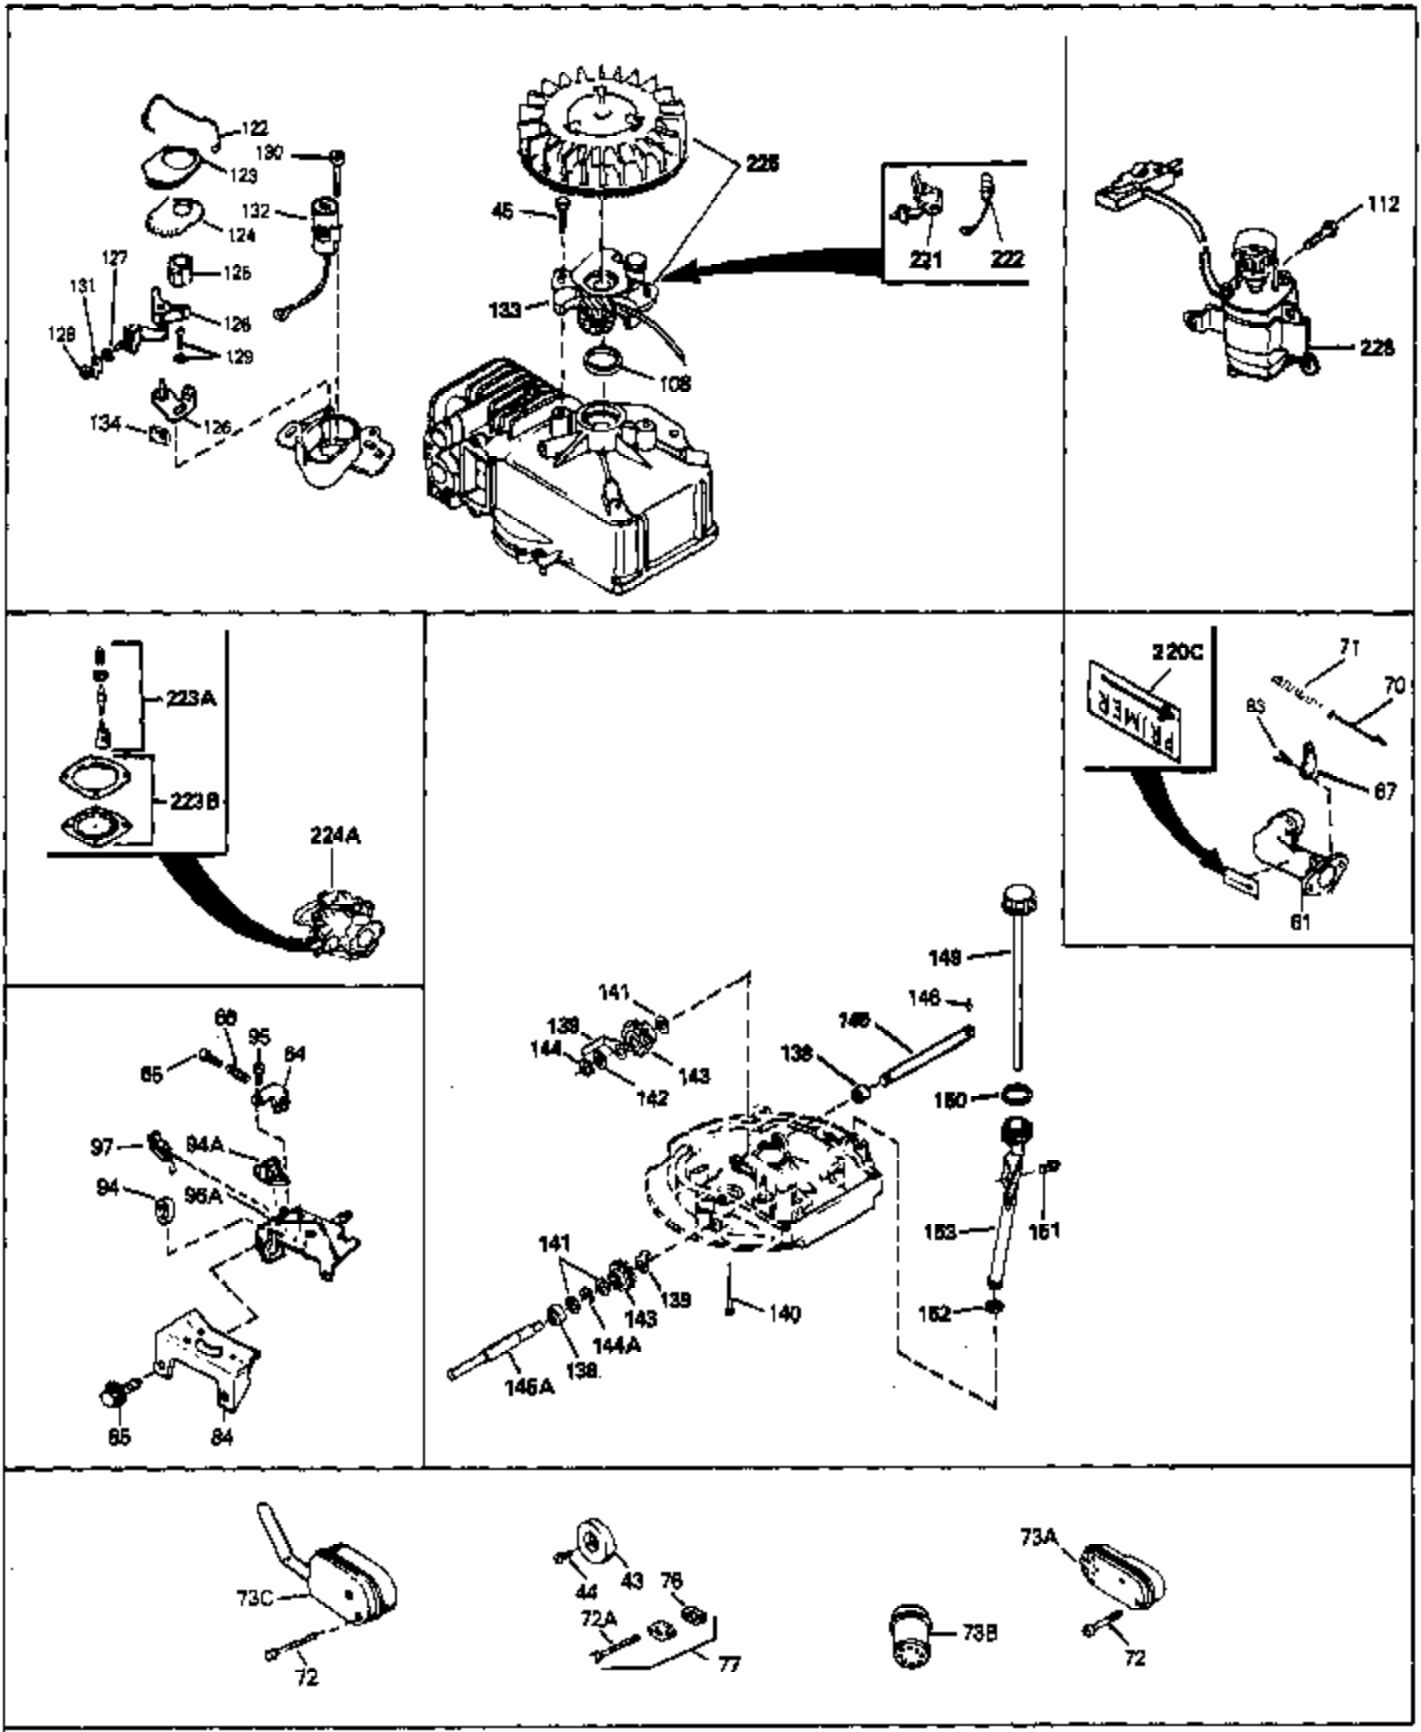

Ref #	Part Number	Qty	Description
41A	0	0	Rivet, Pop (3/16" Dia.)
41A	650735	0	Screw
86	34353	0	Primer Assy.
87	32180C	0	Line, Primer
89	34657	0	Footproof Spark Plug Stop Lever
90	34438	0	Spring, Stop switch
91	34439	0	Clip, Stop switch
102	33032	0	Cap, Fuel filler (Red Plastic) (Spurt
164	32972	0	Cleaner, Air
164A	33168	0	Clamp, Corbin
202	730194	0	Rope Guide Kit
220D	34407	0	Decal, Stop control (Bilingual)