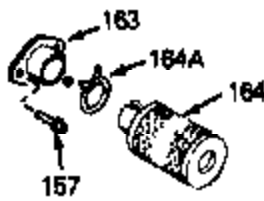

Ref #	Part Number	Qty	Description
41A	0	0	Rivet, Pop (3/16" Dia.)
41A	650735	0	Screw
86	34353	0	Primer Assy.
87	32180C	0	Line, Primer
89	34657	0	Footproof Spark Plug Stop Lever
90	34438	0	Spring, Stop switch
91	34439	0	Clip, Stop switch
102	33032	0	Cap, Fuel filler (Red Plastic) (Spurt
164	32972	0	Cleaner, Air
164A	33168	0	Clamp, Corbin
202	730194	0	Rope Guide Kit
220D	34407	0	Decal, Stop control (Bilingual)