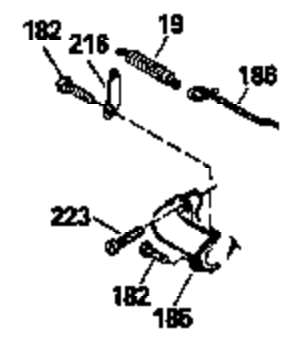

Ref #	Part Number	Qty	Description
19	31361		Spring, Extension
53	31745		Tang, Washer
54	31747		Washer, Flat
55	33774		Shaft, P.T.O.
56	33401		Right Hand Worm Gear
57	31749		Ring, Retaining
58	31744		Seal, Oil
59	31787		Washer, Flat
69	35261		* Gasket, Mounting flange
70A	35609		Flange Ass'y. (Incl.58, 72, 73, 75, 80 & 311)
87	650492		Screw, 1/4-20 x 2-1/4"
182	6201		Screw, 1/4-28 x 7/8"
185	31384A		Pipe, Intake (Incl. 224)
186	32653		Link, Governor spring
216	33086		Lever, Speed adjusting
223	650451		Screw, 1/4-20 x 1"
245A	32972		Filter, Air cleaner
246B	35435		Filter, Pre-Air (Use as required)
247	33168		Clamp, Corbin