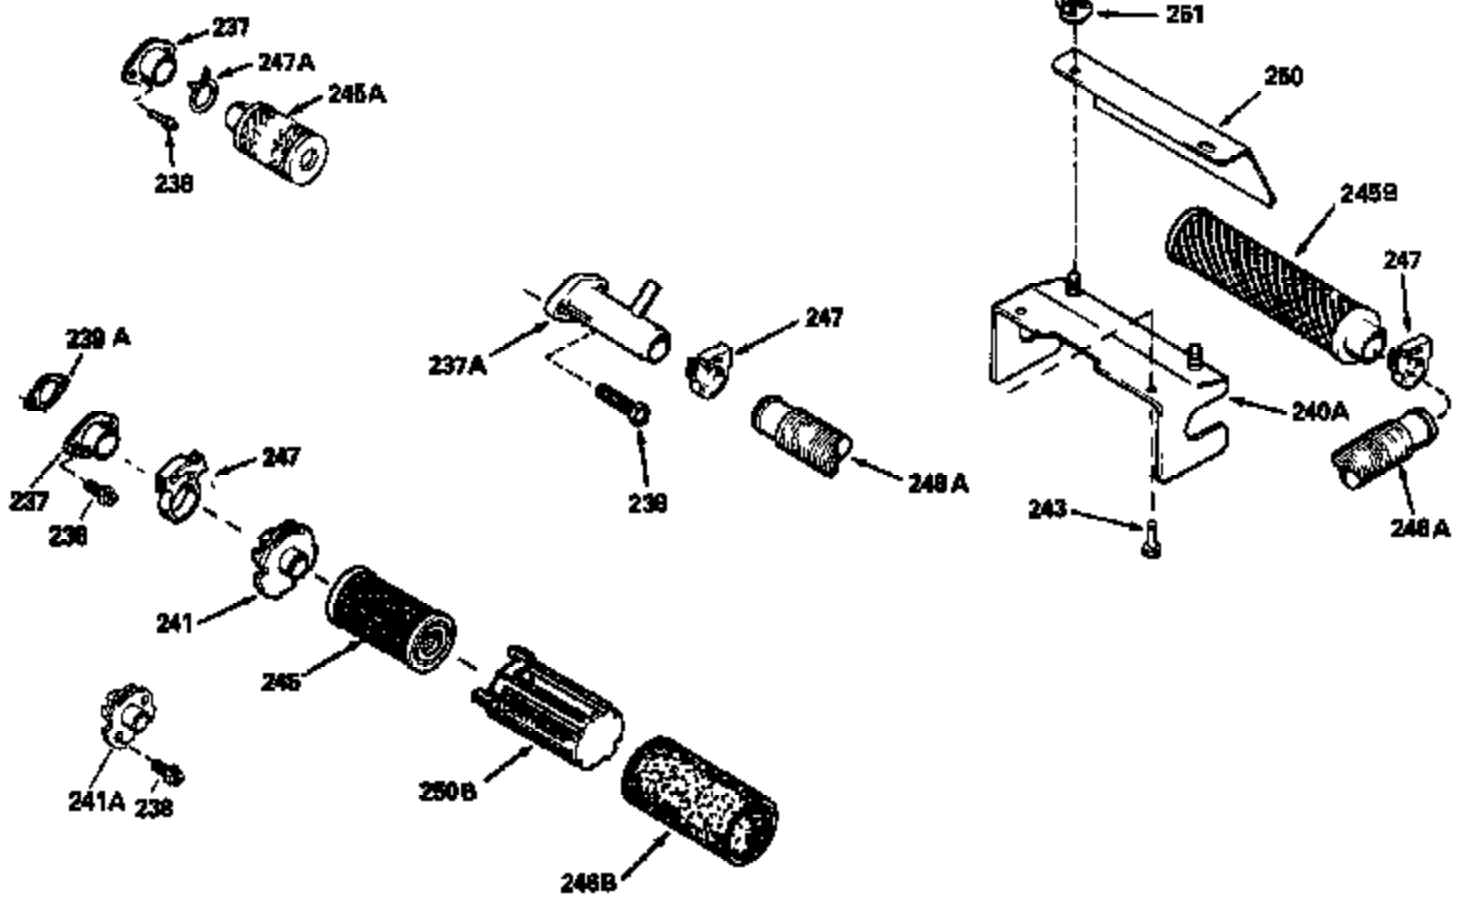

Ref #	Part Number	Qty	Description
19	31361		Spring, Extension
53	31745		Tang, Washer
54	31747		Washer, Flat
55	33774		Shaft, P.T.O.
56	33401		Right Hand Worm Gear
57	31749		Ring, Retaining
58	31744		Seal, Oil
59	31787		Washer, Flat
69	35261		* Gasket, Mounting flange
70A	35609		Flange Ass'y. (Incl.58, 72, 73, 75, 80 & 311)
87	650492		Screw, 1/4-20 x 2-1/4"
182	6201		Screw, 1/4-28 x 7/8"
185	31384A		Pipe, Intake (Incl. 224)
186	32653		Link, Governor spring
216	33086		Lever, Speed adjusting
223	650451		Screw, 1/4-20 x 1"
245A	32972		Filter, Air cleaner
246B	35435		Filter, Pre-Air (Use as required)
247	33168		Clamp, Corbin