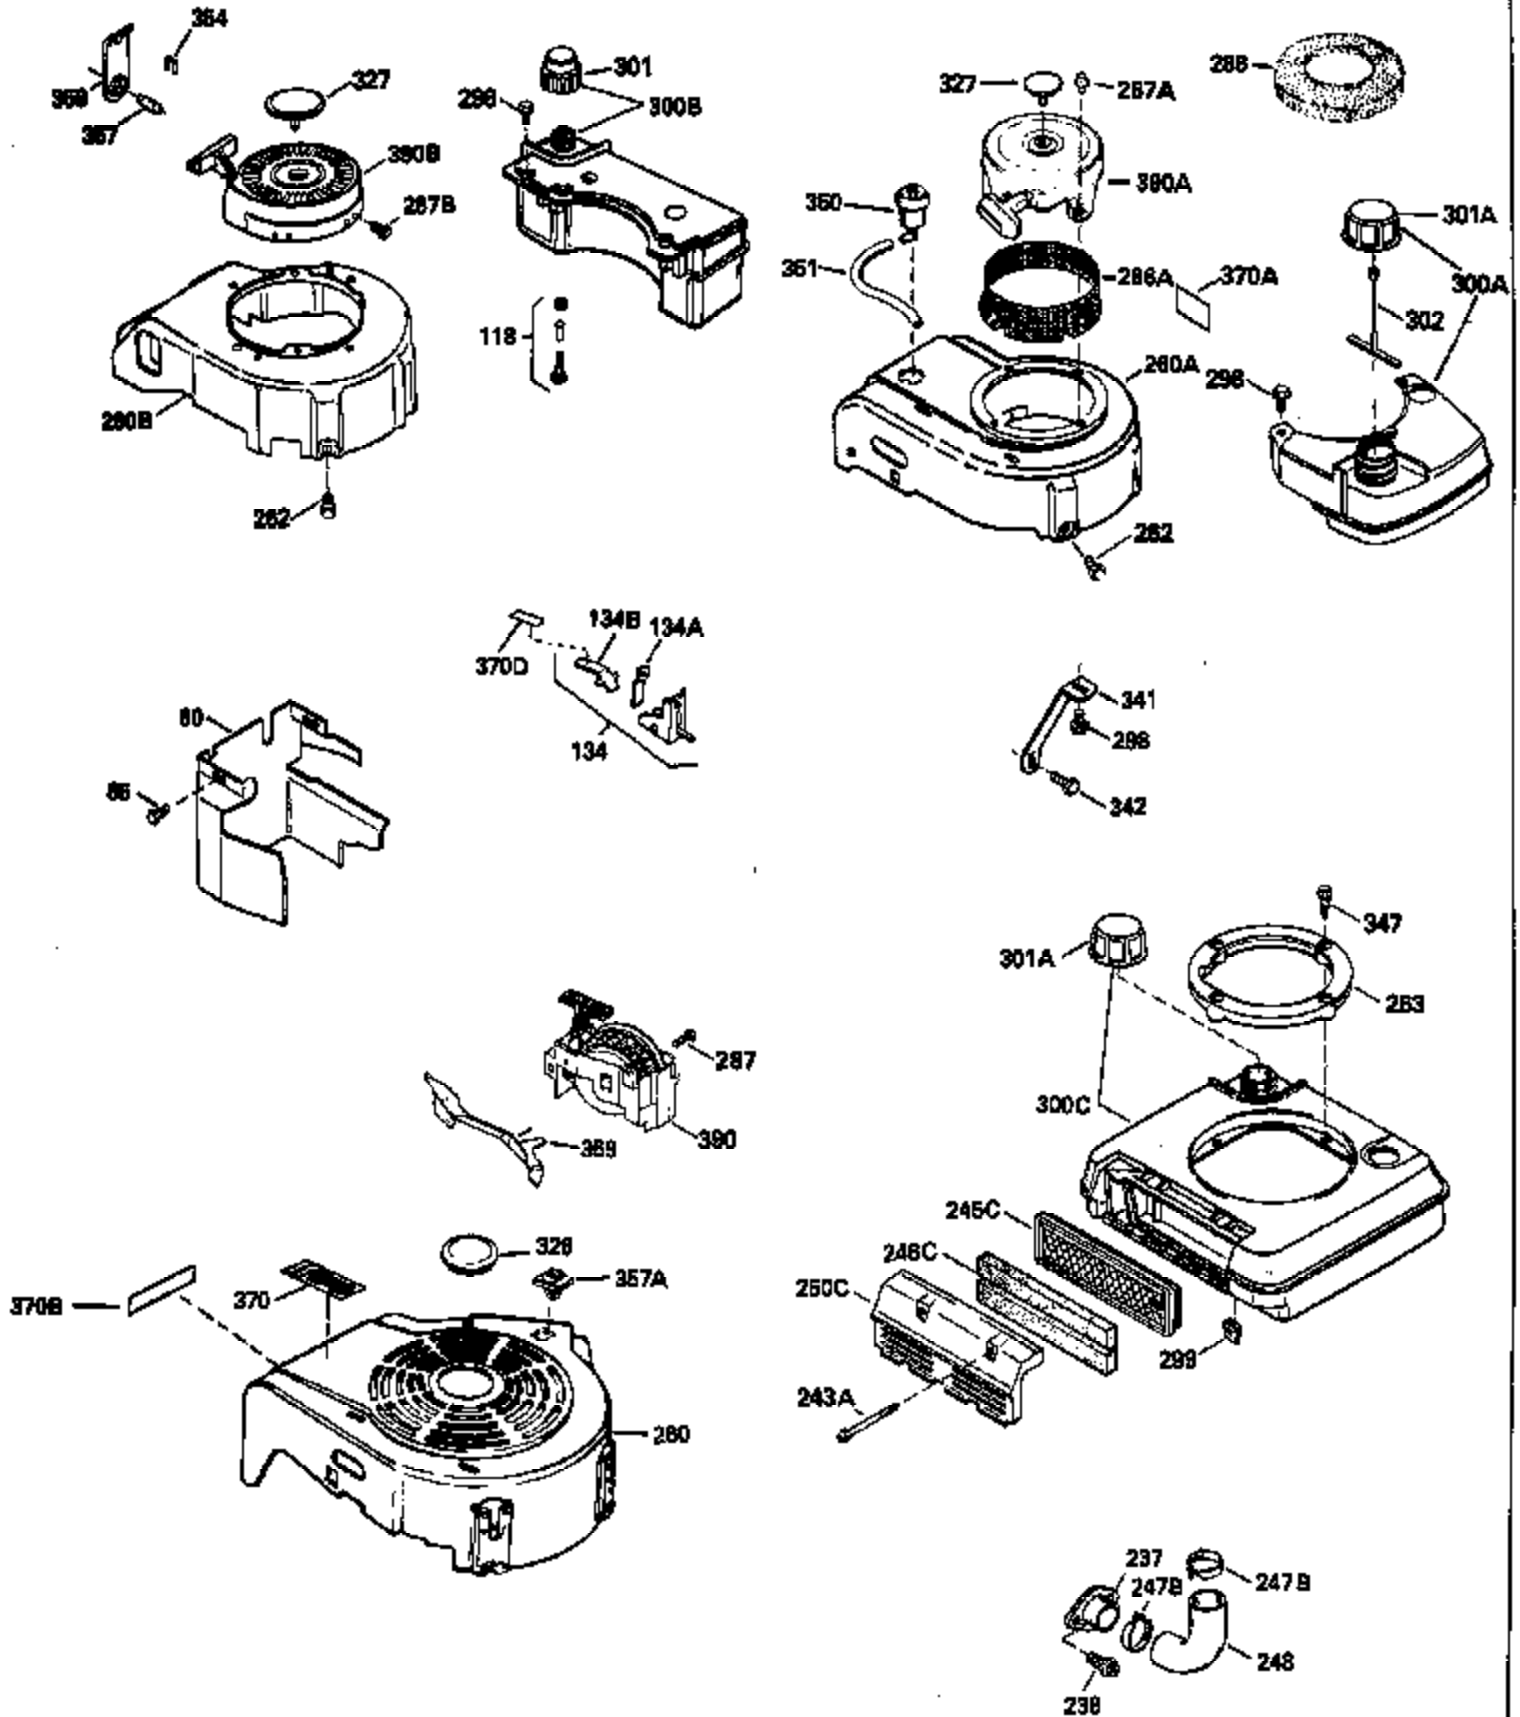

ILLUSTRATION SHOWS TYPICAL PARTS ONLY. ORDER BY PART NUMBER. PARTS NOT LISTED ARE SUPPLIED BY OEM.

Ref #	Part Number	Qty	Description
118	730194		Rope Guide Kit (Use as required with 34476 fuel tank)
134A	34438		Spring, Stop switch
134B	34439		Clip, Stop switch
134	34657		Spark Plug Stop Lever (Incl. 134A & 1 34B)
246C	35705		Filter, Pre-Air (Optional)
260	34367		Housing, Blower
262	650831		Screw, 1/4-20 x 15/32"
287	650802		Screw, 1/4-20 x 5/8"
287A	650735		Screw, 10-24 x 3/8" (Use as required)
287A			Pop Rivet, (3/16" Dia.)(Purchase locally)
301	33032		Fuel Cap
326	34113		Plug, Screen
350	34353		Primer Assy.
351	32180C		Line, Fuel primer
370A	34365		Decal, Instruction
370D	34407		Decal, Stop control
390	590531		Side Mount Rewind Starter (Refer to Division 5, Section C, page 32 or Fiche 8, Grid G-8 for breakdown)