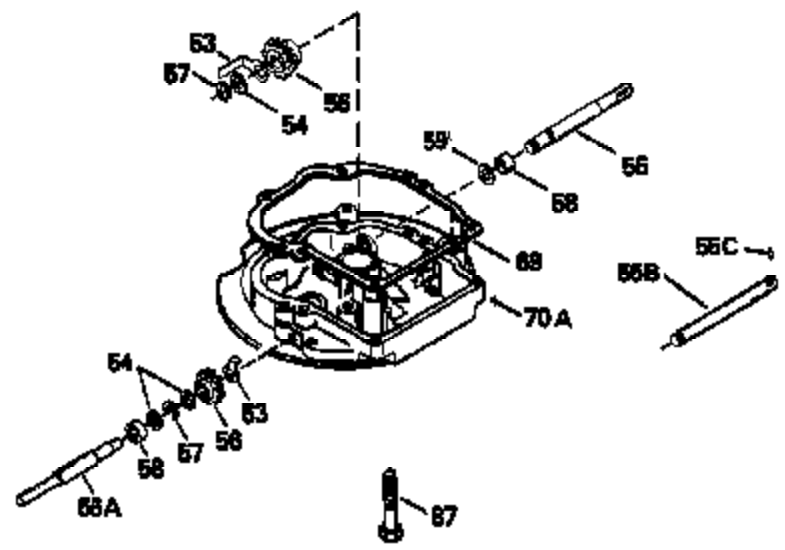

Ref #	Part Number	Qty	Description
19	31361		Spring, Extension
53	31745		Tang, Washer
54	31747		Washer, Flat
55	33774		Shaft, P.T.O.
56	33401		Right Hand Worm Gear
57	31749		Ring, Retaining
58	31744		Seal, Oil
59	31787		Washer, Flat
69	35261		* Gasket, Mounting flange
70A	35609		Flange Ass'y. (Incl.58, 72, 73, 75, 80 & 311)
87	650492		Screw, 1/4-20 x 2-1/4"
182	6201		Screw, 1/4-28 x 7/8"
185	31384A		Pipe, Intake (Incl. 224)
186	32653		Link, Governor spring
216	33086		Lever, Speed adjusting
223	650451		Screw, 1/4-20 x 1"
245A	32972		Filter, Air cleaner
246B	35435		Filter, Pre-Air (Use as required)
247	33168		Clamp, Corbin