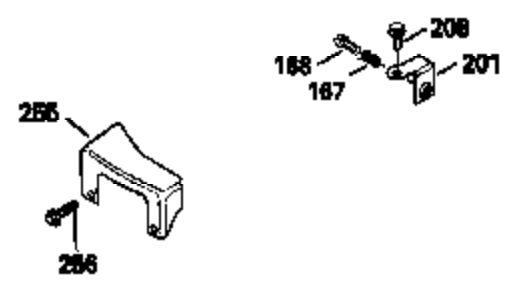

Ref #	Part Number	Qty	Description
19	31361		Spring, Extension
53	31745		Tang, Washer
54	31747		Washer, Flat
55	33774		Shaft, P.T.O.
56	33401		Right Hand Worm Gear
57	31749		Ring, Retaining
58	31744		Seal, Oil
59	31787		Washer, Flat
69	35261		* Gasket, Mounting flange
70A	35609		Flange Ass'y. (Incl.58, 72, 73, 75, 80 & 311)
87	650492		Screw, 1/4-20 x 2-1/4"
182	6201		Screw, 1/4-28 x 7/8"
185	31384A		Pipe, Intake (Incl. 224)
186	32653		Link, Governor spring
216	33086		Lever, Speed adjusting
223	650451		Screw, 1/4-20 x 1"
245A	32972		Filter, Air cleaner
246B	35435		Filter, Pre-Air (Use as required)
247	33168		Clamp, Corbin