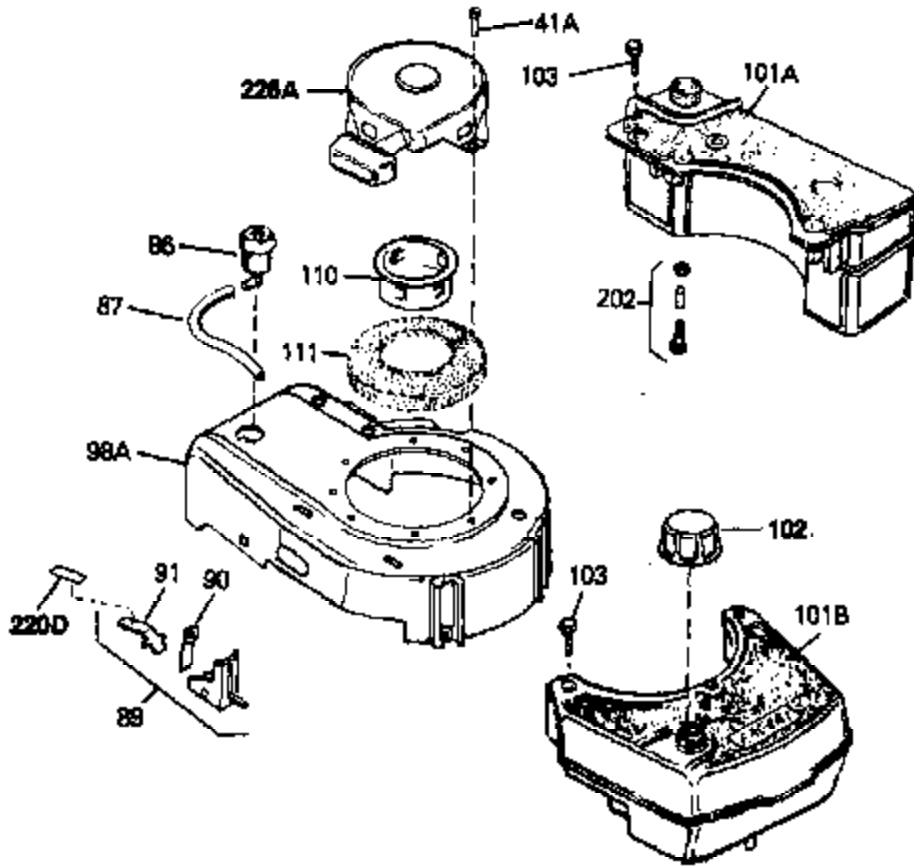

Ref #	Part Number	Qty	Description
70	34337	0	Link, Governor spring
70A	34336	0	Link, Governor-to-throttle
71	31386	0	Spring, Governor
72	650774	0	Screw, Hex hd., 1/4-20 x 2-3/8
72	650795	0	Screw, Hex hd. cap, Sems, 1/4-20 x 2-5/16
72	650869	0	Screw, Hex hd., 1/4-20 x 2-3/4
72	792005	0	Screw, Hex hd., 1/4-20 x 2-1/2
73	27181B	0	Muffler
80	34432	0	Wire, Ground (Two female & one double male
81	26756	0	Gasket, Carburetor
82	29752	0	Nut
83	6201	0	Screw
92	28942	0	Screw
93	27793	0	Clip, Conduit
95	30200	0	Screw
96	32181A	0	Control Assy., Speed
97	610973	0	Terminal Assy.
99	650831	0	Screw, Hex washer hd. Powerlok thread,
100	30200	0	Screw
102	33032	0	Cap, Fuel filler (Red Plastic) (Spurt
104	26460	0	Clamp, Fuel line
105	29774	0	Line, Fuel (Braided 8.25")
105	30705	0	Line, Fuel (Braided 16")
105	30962	0	Line, Fuel (Braided 32")
105	34357	0	Line, Fuel (Epichlorohydrin 6-3/4")
106	650815	0	Washer, Belleville
107	650816	0	Nut, Flywheel
121	34431	0	Lamination & Coil Assy.
121	730207	0	Magneto-to-Solid State Conversion Kit
136	650814	0	Screw, Hex hd. Sems, 10-24 x 1
137	611046A	0	Flywheel
154	34340	0	Element, Air cleaner (Poly)
155	34341A	0	Cover, Air cleaner (Black)
156	34339	0	Body, Air cleaner
157	650806	0	Screw, Hex washer hd. shoulder, 10-32 x 5/8
162	34338	0	Gasket, Air cleaner
220	34346	0	Decal, Instruction
220	550223	0	Decal, Name
223	631021	0	Inlet Needle, Seat & Clip Assy.
224	632089	0	Carburetor
230	33238D	0	Gasket Set

Ref #	Part Number	Qty	Description
41A	0	0	Rivet, Pop (3/16" Dia.)
41A	650735	0	Screw
98A	34487	0	Housing, Blower
101A	34476	0	Tank, Fuel (1 qt.)(Black Poly)
102	33032	0	Cap, Fuel filler (Red Plastic) (Spurt
103	28763	0	Screw, Hex washer hd. thread-forming, 10-24
110	34449	0	Hub, Starter
111	590417	0	Screen, Starter cup
157	650806	0	Screw, Hex washer hd. shoulder, 10-32 x 5/8
202	730194	0	Rope Guide Kit
226A	590420	0	Starter, Rewind