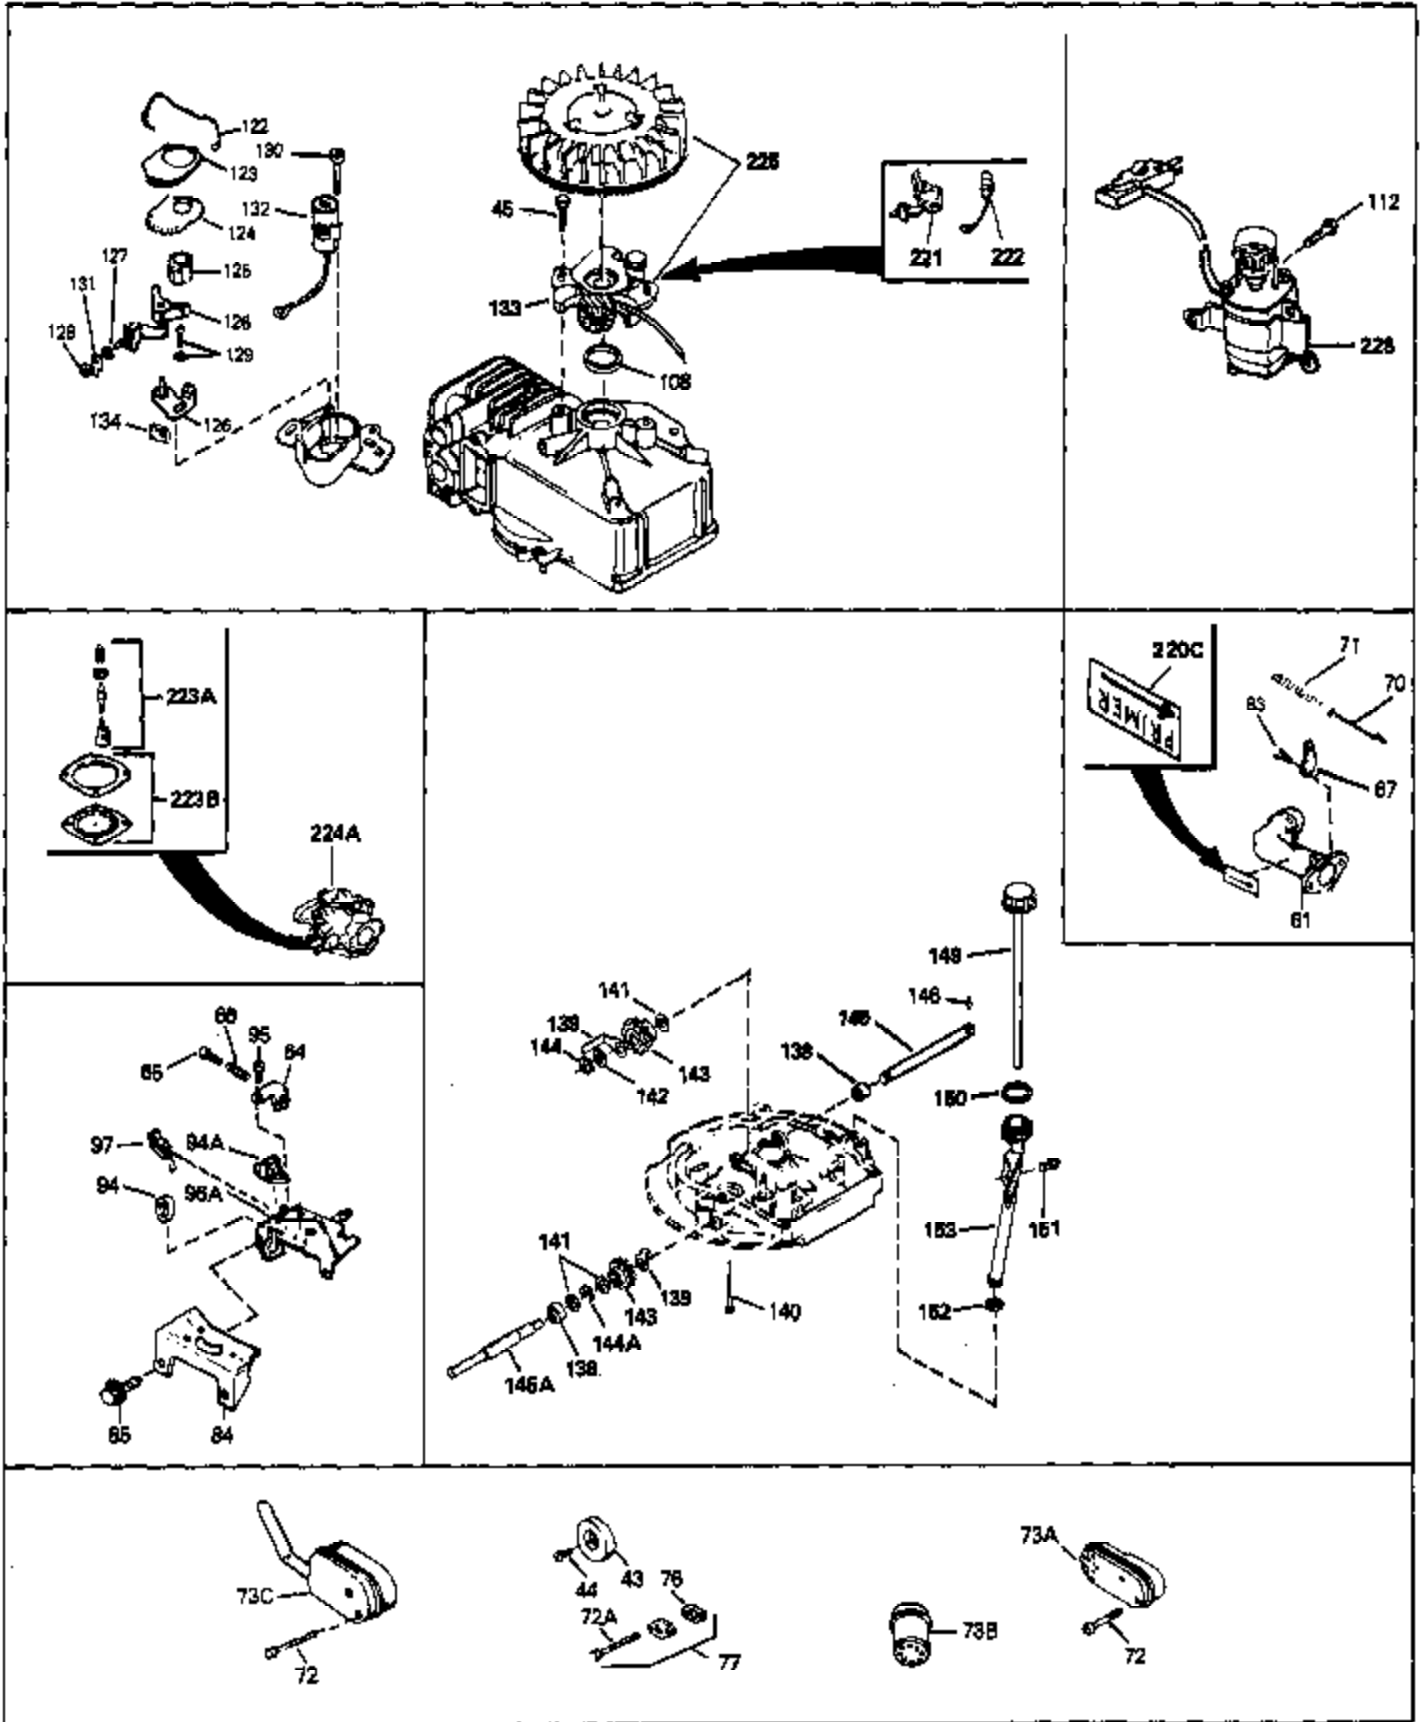

Ref #	Part Number	Qty	Description
45	650489	0	Screw
61	31384A	0	Pipe, Intake
70	34337	0	Link, Governor spring
71	31386	0	Spring, Governor
72A	30063	0	Screw
72	650774	0	Screw, Hex hd., 1/4-20 x 2-3/8
72	650795	0	Screw, Hex hd. cap, Sems, 1/4-20 x 2-5/16
72	650869	0	Screw, Hex hd., 1/4-20 x 2-3/4
72	792005	0	Screw, Hex hd., 1/4-20 x 2-1/2
76	26754A	0	Gasket, Exhaust
77	730162	0	Kit, Muffler Adapter
83	6201	0	Screw
95	30200	0	Screw
97	610973	0	Terminal Assy.
108	33876	0	Gasket, Stator
122	30551	0	Spring, Breaker box dust cover
123	610947	0	Cover, Breaker box dust
124	610955	0	Gasket, Dust cover
125	30992	0	Cam, Breaker
126	30547A	0	Contact Assy., Breaker
127	610385	0	Washer, Terminal
128	610408	0	Nut, Terminal
129	29181	0	Screw & Washer Assy., Breaker
130	610593	0	Screw, Condenser fastening
131	33356	0	Terminal, Ground
132	30548B	0	Condenser
133	611006	0	Stator Plate Assy.
134	30549	0	Felt, Cam wiper
149	34267	0	Dipstick, Oil (Twist Lock)
150	33590	0	"O" Ring
151	650562	0	Screw
152	34265	0	Gasket, Oil fill tube
152	34282	0	"O" Ring (.612 I.D. x .812 O.D. x .103
153	34264	0	Tube Assy., Oil fill (Plastic)