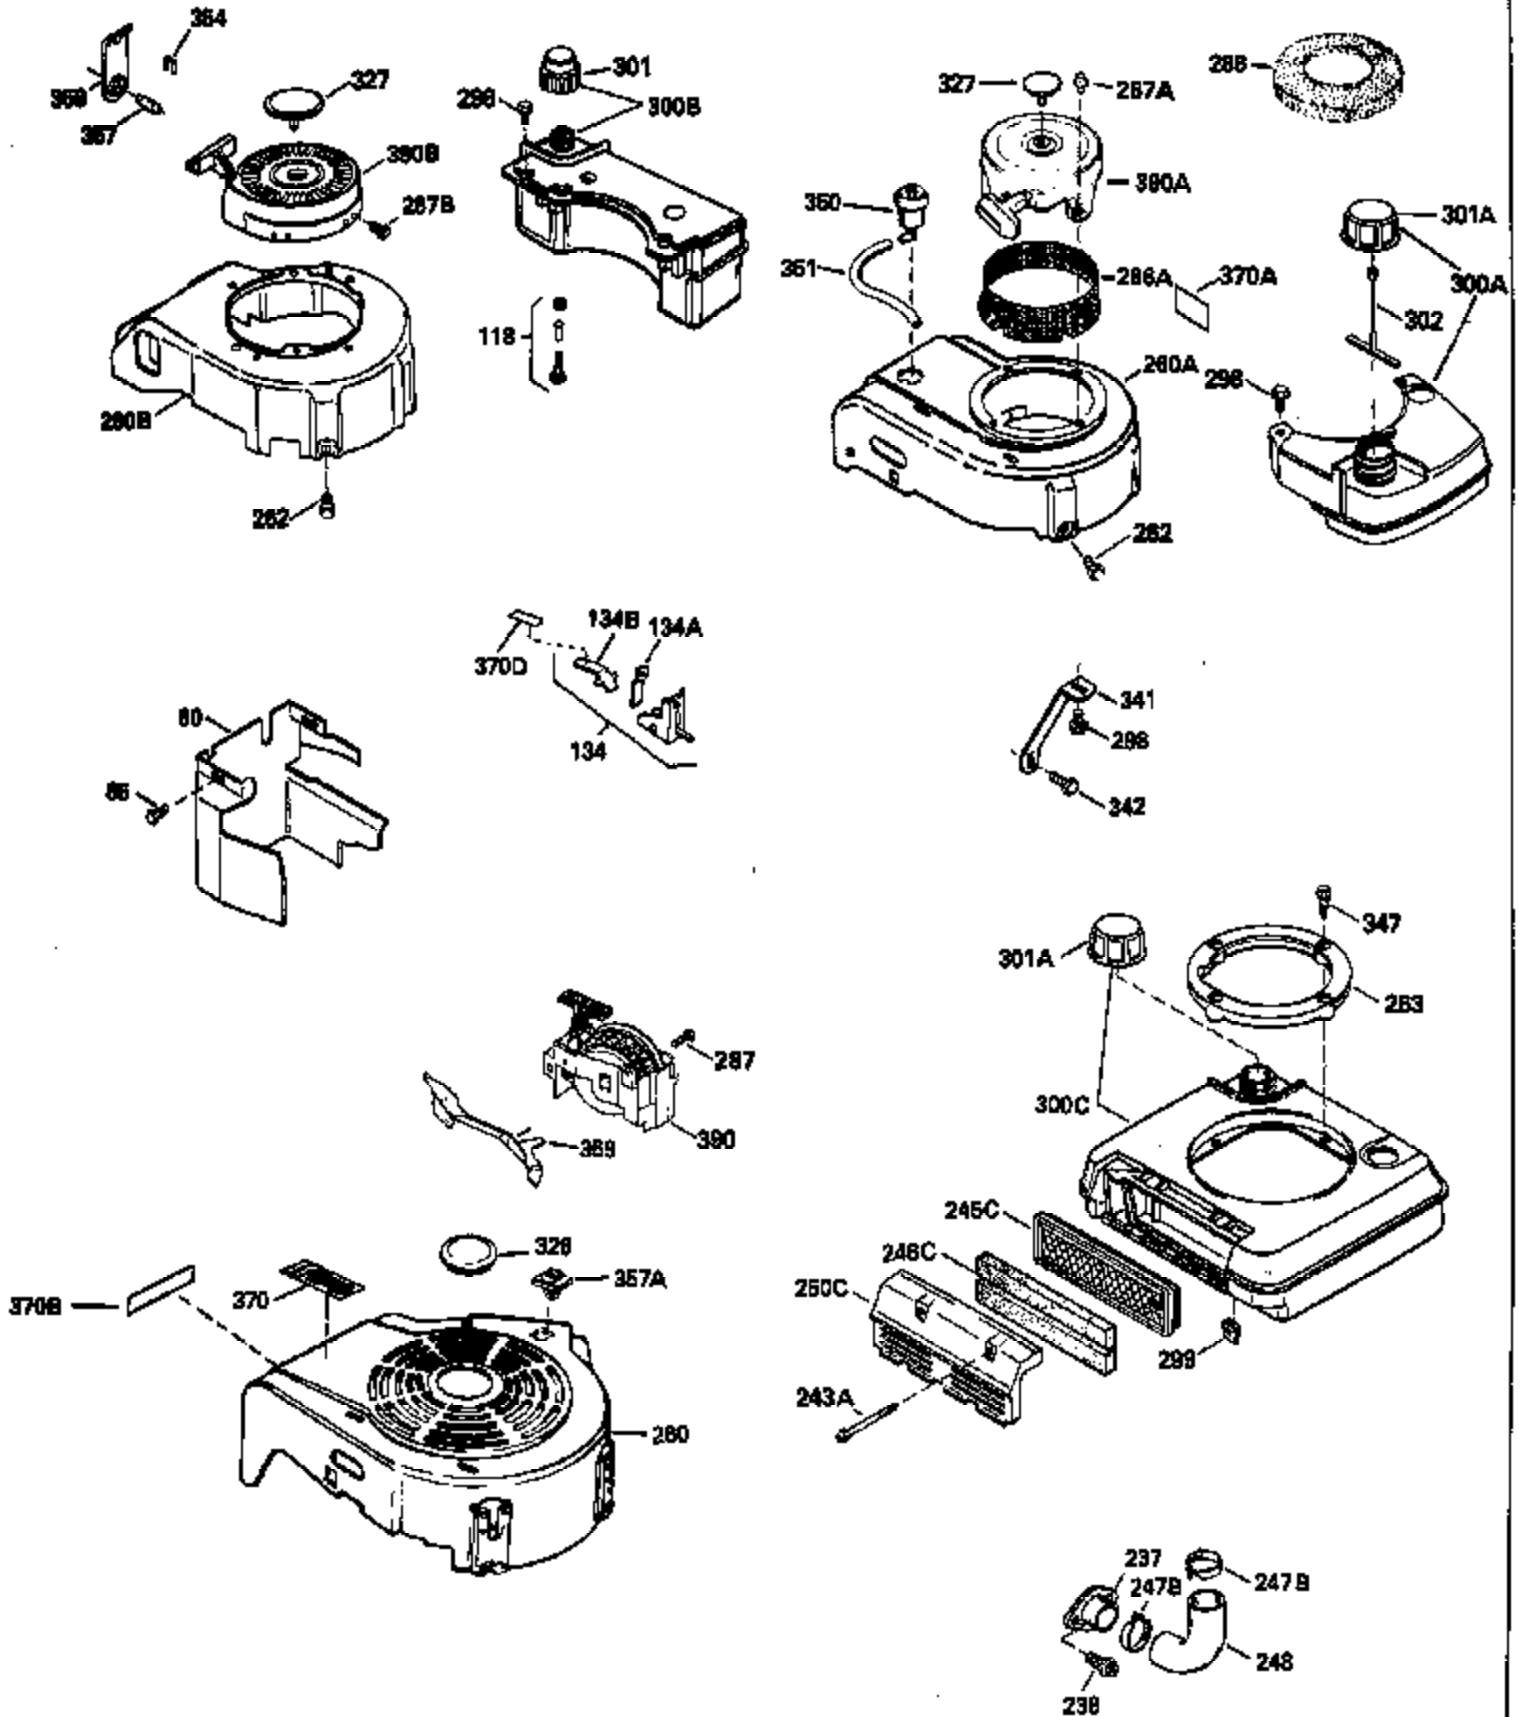

ILLUSTRATION SHOWS TYPICAL PARTS ONLY. ORDER BY PART NUMBER. PARTS NOT LISTED ARE SUPPLIED BY OEM.

Ref #	Part Number	Qty	Description
118	730194		Rope Guide Kit (Use as required with 34476 fuel tank)
237	32971		Adapter, Air cleaner
238	28820		Screw, 10-32 x 1/2"
246C	35705		Filter, Pre-Air (Optional)
260A	34447		Housing, Blower
262	650831		Screw, 1/4-20 x 15/32"
286	35009		Screen, Starter cup
287A	650735		Screw, 10-24 x 3/8" (Use as required)
287A			Pop Rivet, (3/16" Dia.)(Purchase locally)
301	33032		Fuel Cap
370A	34346		Decal, Instruction
390A	590420		Rewind Starter (Refer to Division 5, Section C, page 25 or Fiche 8, Grid G-7 for breakdown)