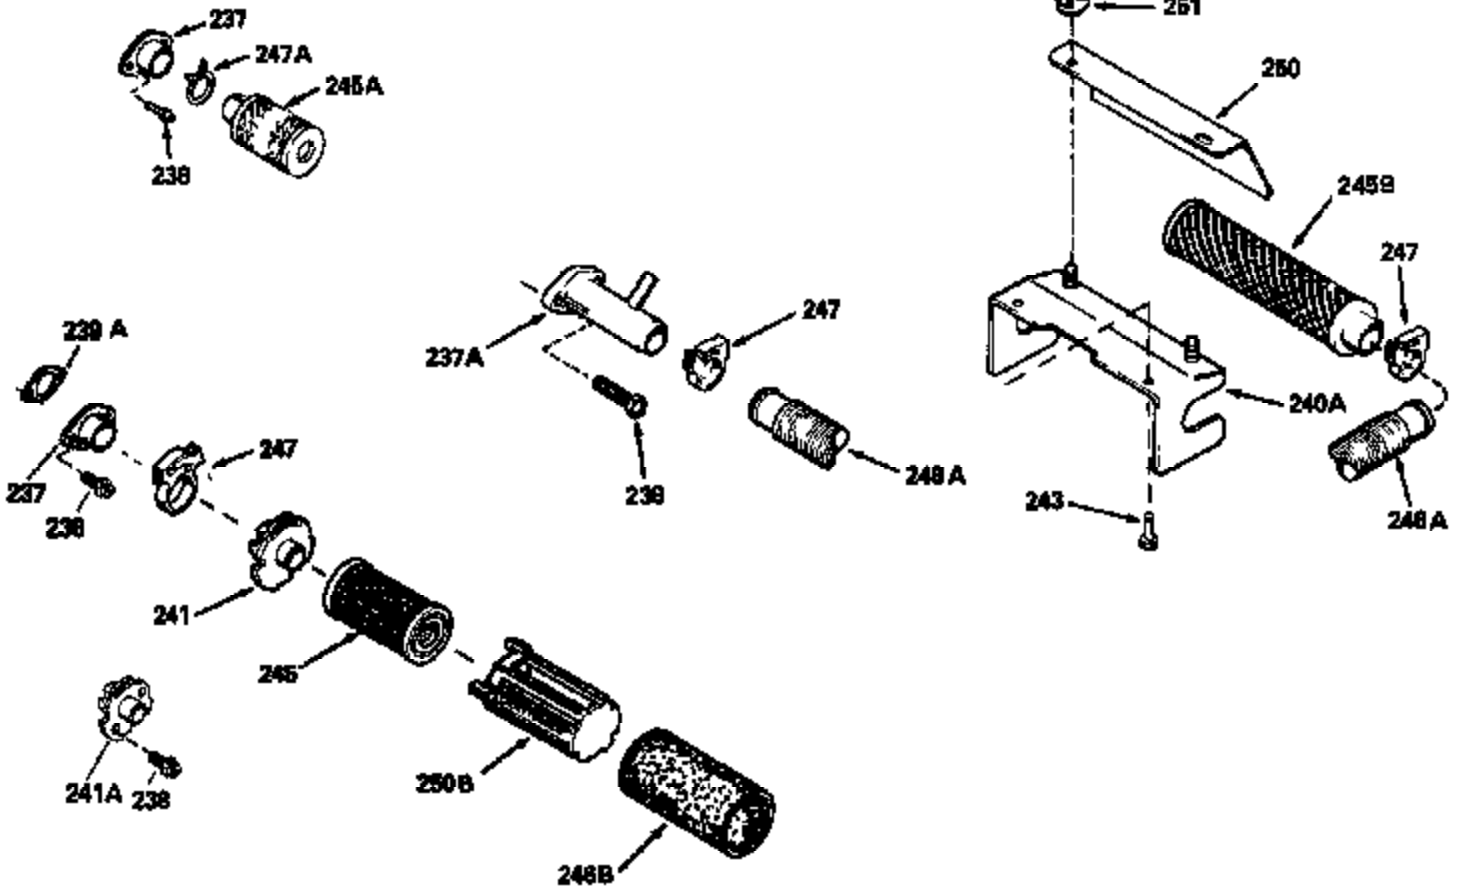

Ref #	Part Number	Qty	Description
19	31361		Spring, Extension
69	35261		* Gasket, Mounting flange
182	6201		Screw, 1/4-28 x 7/8"
185	31384A		Pipe, Intake (Incl. 224)
186	34337		Link, Governor spring
209	30200		Screw, 10-24 x 9/16"
223	650451		Screw, 1/4-20 x 1"
237	32971		Adapter, Air cleaner
238	28820		Screw, 10-32 x 1/2"
239A	35815		* Gasket, Air cleaner
245A	32972		Filter, Air cleaner
246B	35435		Filter, Pre-Air (Use as required)
247	33168		Clamp, Corbin