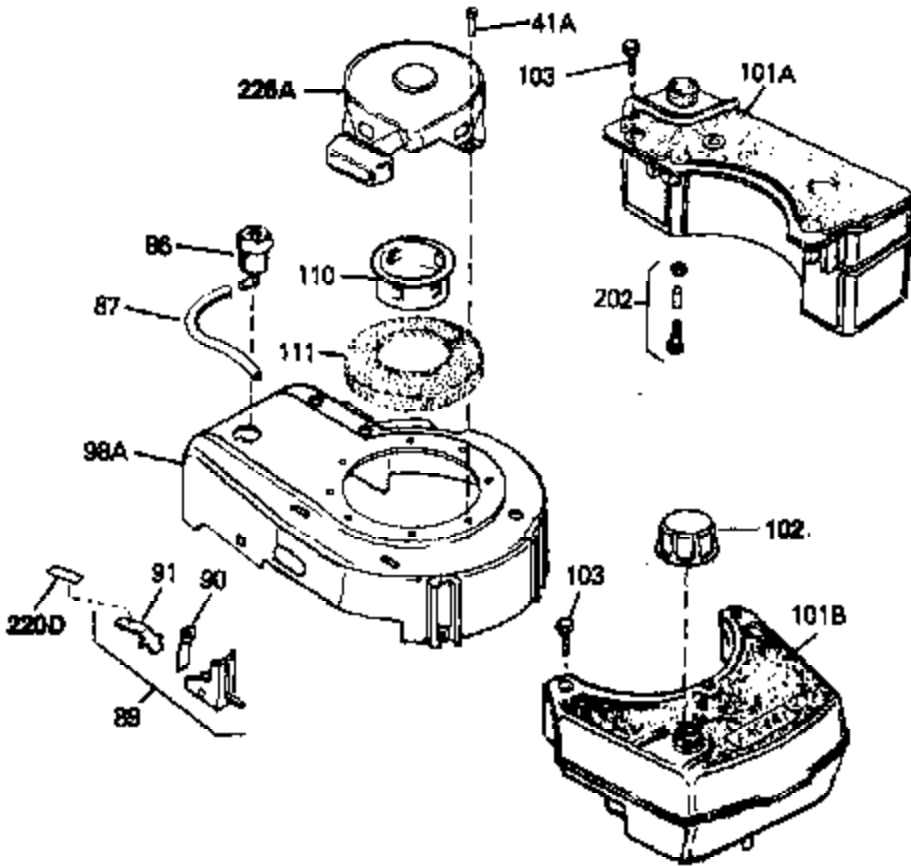

Ref #	Part Number	Qty	Description
70A	34336	0	Link, Governor-to-throttle
71	31361	0	Spring, Governor
72	650774	0	Screw, Hex hd., 1/4-20 x 2-3/8
72	650795	0	Screw, Hex hd. cap, Sems, 1/4-20 x 2-5/16
72	650869	0	Screw, Hex hd., 1/4-20 x 2-3/4
72	792005	0	Screw, Hex hd., 1/4-20 x 2-1/2
80	34432	0	Wire, Ground (Two female & one double male)
81	31688A	0	Gasket, Carburetor
82	29752	0	Nut
83	6201	0	Screw
92	28942	0	Screw
93	27793	0	Clip, Conduit
95	30200	0	Screw
96	32181A	0	Control Assy., Speed
97	610973	0	Terminal Assy.
99	650831	0	Screw, Hex washer hd. Powerlok thread,
100	30200	0	Screw
101	31862A	0	Tank Assy., Fuel (Charcoal Poly) (1 qt.)
102	33032	0	Cap, Fuel filler (Red Plastic) (Spurt
104	26460	0	Clamp, Fuel line
105	29774	0	Line, Fuel (Braided 8.25")
105	30705	0	Line, Fuel (Braided 16")
105	30962	0	Line, Fuel (Braided 32")
105	34357	0	Line, Fuel (Epichlorohydrin 6-3/4")
106	650815	0	Washer, Belleville
107	650816	0	Nut, Flywheel
121	34431	0	Lamination & Coil Assy.
121	730207	0	Magneto-to-Solid State Conversion Kit
136	650814	0	Screw, Hex hd. Sems, 10-24 x 1
137	611046A	0	Flywheel
157	650709	0	Screw
162	27272A	0	Gasket, Air cleaner
220	34346	0	Decal, Instruction
230	33238D	0	Gasket Set