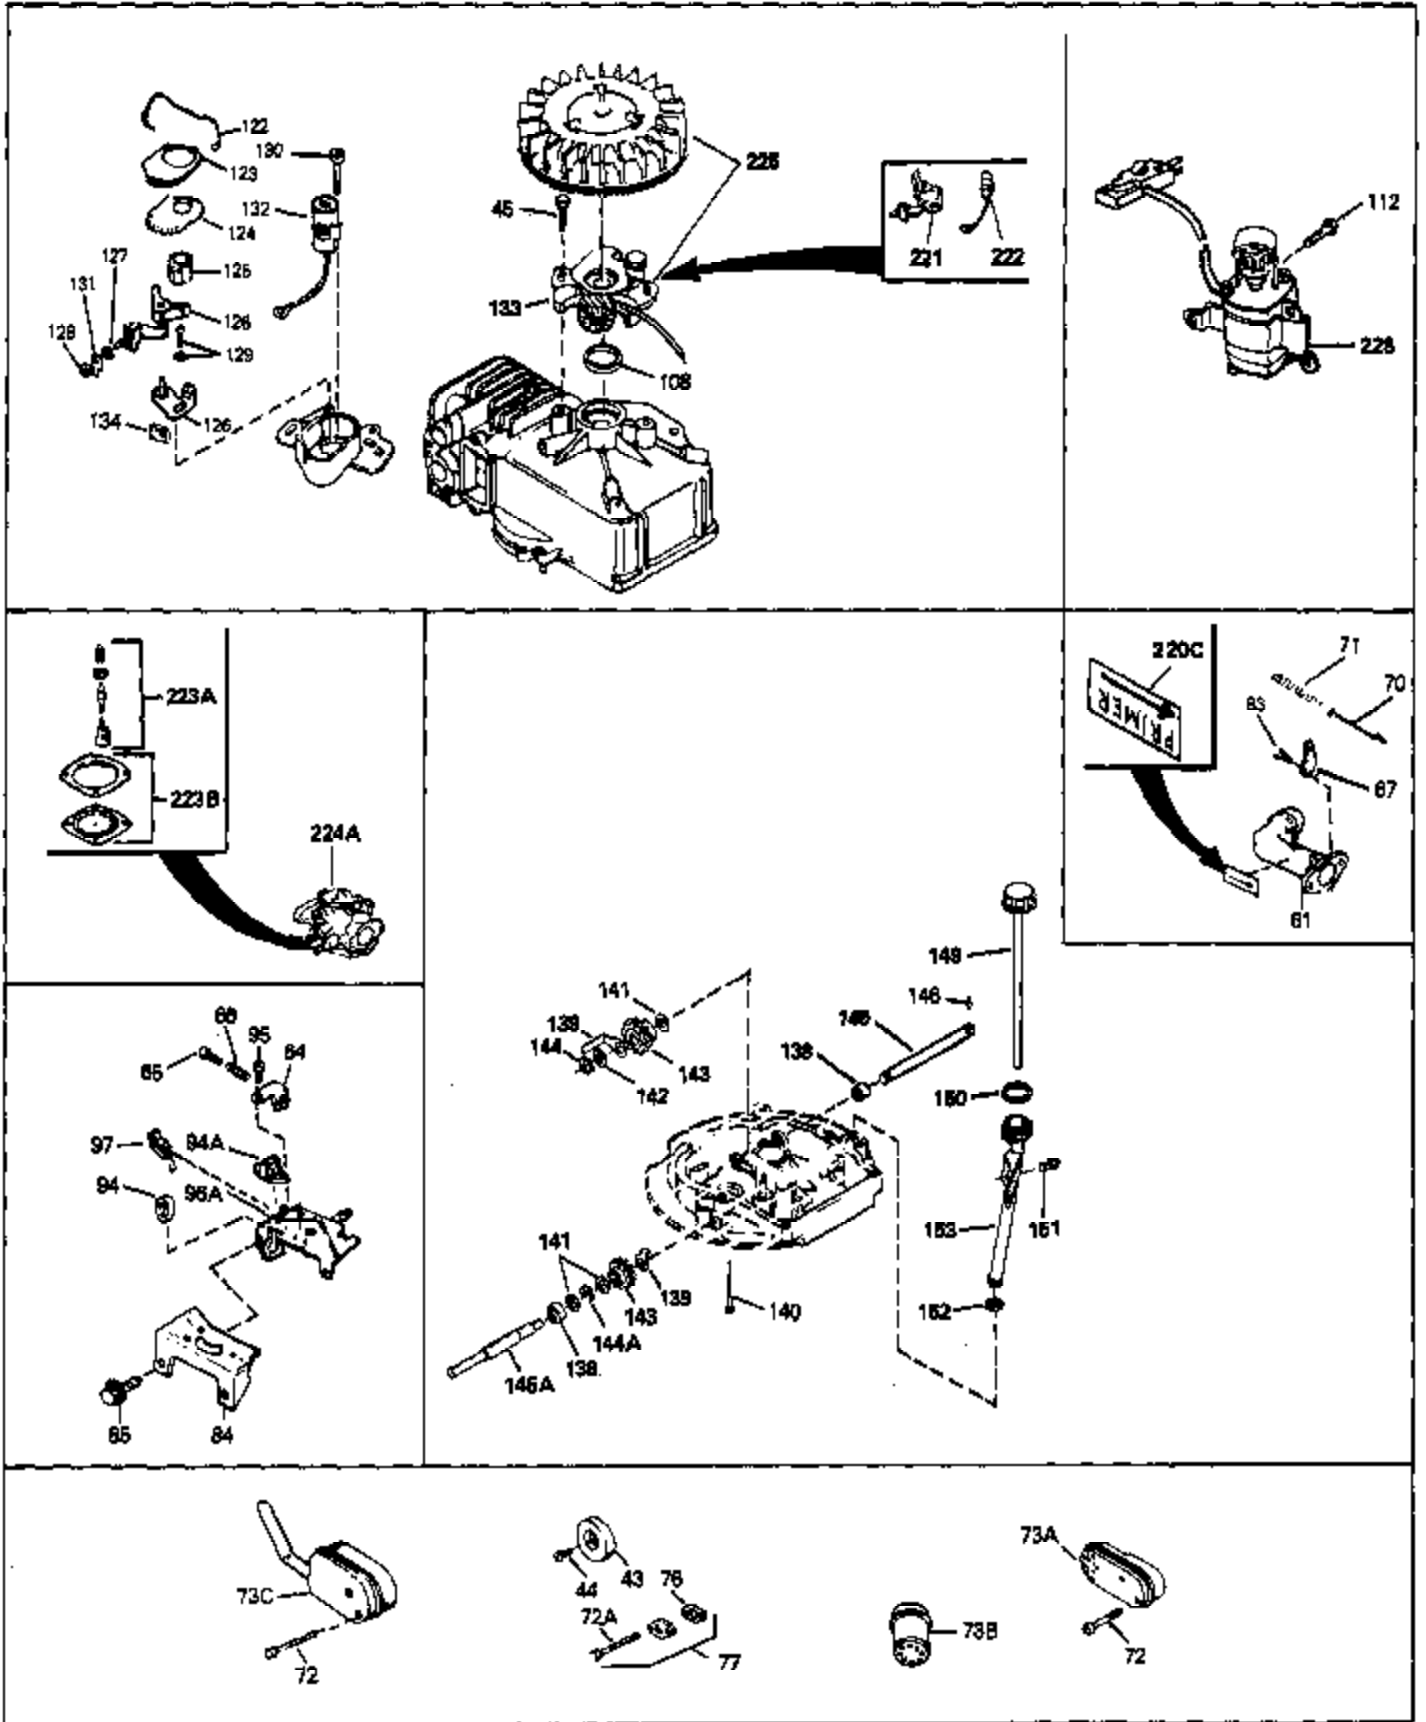

Ref #	Part Number	Qty	Description
72	650774	0	Screw, Hex hd., 1/4-20 x 2-3/8
72	650795	0	Screw, Hex hd. cap, Sems, 1/4-20 x 2-5/16
72	650869	0	Screw, Hex hd., 1/4-20 x 2-3/4
72	792005	0	Screw, Hex hd., 1/4-20 x 2-1/2
73	27181B	0	Muffler
80	34432	0	Wire, Ground (Two female & one double male
81	26756	0	Gasket, Carburetor
82	29752	0	Nut
83	6201	0	Screw
92	28942	0	Screw
93	27793	0	Clip, Conduit
95	30200	0	Screw
96	33155A	0	Control Assy., Speed
97	610973	0	Terminal Assy.
99	650831	0	Screw, Hex washer hd. Powerlok thread,
100	30200	0	Screw
101	32170A	0	Tank Assy., Fuel (White Poly) (1 qt.)
102	33032	0	Cap, Fuel filler (Red Plastic) (Spurt
104	26460	0	Clamp, Fuel line
105	29774	0	Line, Fuel (Braided 8.25")
105	30705	0	Line, Fuel (Braided 16")
105	30962	0	Line, Fuel (Braided 32")
105	34357	0	Line, Fuel (Epichlorohydrin 6-3/4")
106	650815	0	Washer, Belleville
107	650816	0	Nut, Flywheel
121	34431	0	Lamination & Coil Assy.
121	730207	0	Magneto-to-Solid State Conversion Kit
136	650814	0	Screw, Hex hd. Sems, 10-24 x 1
137	611046A	0	Flywheel
147	27625	0	Plug, Oil filler
148	29673	0	Gasket, Filler plug
154	34340	0	Element, Air cleaner (Poly)
155	34341A	0	Cover, Air cleaner (Black)
156	34339	0	Body, Air cleaner
157	650806	0	Screw, Hex washer hd. shoulder, 10-32 x 5/8
162	34338	0	Gasket, Air cleaner
220	34346	0	Decal, Instruction
220	550223	0	Decal, Name
223	631021	0	Inlet Needle, Seat & Clip Assy.
224	631581	0	Carburetor
230	33238D	0	Gasket Set

Ref #	Part Number	Qty	Description
41A	0	0	Rivet, Pop (3/16" Dia.)
41A	650735	0	Screw
98A	34793	0	Housing, Blower (5.56 dia. starter mtg. bolt
102	33032	0	Cap, Fuel filler (Red Plastic) (Spurt
110	34449	0	Hub, Starter
111	590417	0	Screen, Starter cup
157	650806	0	Screw, Hex washer hd. shoulder, 10-32 x 5/8
202	730194	0	Rope Guide Kit
226A	590420	0	Starter, Rewind