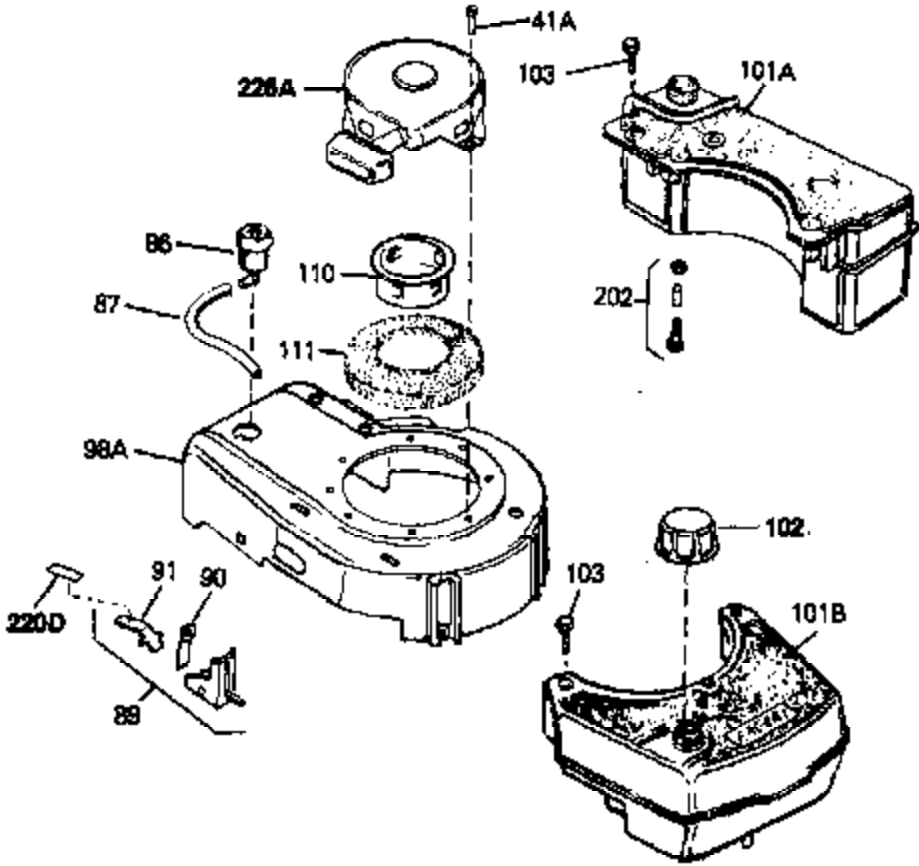

Ref #	Part Number	Qty	Description
72	650774	0	Screw, Hex hd., 1/4-20 x 2-3/8
72	650795	0	Screw, Hex hd. cap, Sems, 1/4-20 x 2-5/16
72	650869	0	Screw, Hex hd., 1/4-20 x 2-3/4
72	792005	0	Screw, Hex hd., 1/4-20 x 2-1/2
73	27181B	0	Muffler
80	34432	0	Wire, Ground (Two female & one double male
81	26756	0	Gasket, Carburetor
82	29752	0	Nut
83	6201	0	Screw
92	28942	0	Screw
93	27793	0	Clip, Conduit
95	30200	0	Screw
96	33155A	0	Control Assy., Speed
97	610973	0	Terminal Assy.
99	650831	0	Screw, Hex washer hd. Powerlok thread,
100	30200	0	Screw
101	32170A	0	Tank Assy., Fuel (White Poly) (1 qt.)
102	33032	0	Cap, Fuel filler (Red Plastic) (Spurt
104	26460	0	Clamp, Fuel line
105	29774	0	Line, Fuel (Braided 8.25")
105	30705	0	Line, Fuel (Braided 16")
105	30962	0	Line, Fuel (Braided 32")
105	34357	0	Line, Fuel (Epichlorohydrin 6-3/4")
106	650815	0	Washer, Belleville
107	650816	0	Nut, Flywheel
121	34431	0	Lamination & Coil Assy.
121	730207	0	Magneto-to-Solid State Conversion Kit
136	650814	0	Screw, Hex hd. Sems, 10-24 x 1
137	611046A	0	Flywheel
147	27625	0	Plug, Oil filler
148	29673	0	Gasket, Filler plug
154	34340	0	Element, Air cleaner (Poly)
155	34341A	0	Cover, Air cleaner (Black)
156	34339	0	Body, Air cleaner
157	650806	0	Screw, Hex washer hd. shoulder, 10-32 x 5/8
162	34338	0	Gasket, Air cleaner
220	34346	0	Decal, Instruction
220	550223	0	Decal, Name
223	631021	0	Inlet Needle, Seat & Clip Assy.
224	631581	0	Carburetor
230	33238D	0	Gasket Set

Ref #	Part Number	Qty	Description
41A	0	0	Rivet, Pop (3/16" Dia.)
41A	650735	0	Screw
98A	34793	0	Housing, Blower (5.56 dia. starter mtg. bolt
102	33032	0	Cap, Fuel filler (Red Plastic) (Spurt
110	34449	0	Hub, Starter
111	590417	0	Screen, Starter cup
157	650806	0	Screw, Hex washer hd. shoulder, 10-32 x 5/8
202	730194	0	Rope Guide Kit
226A	590420	0	Starter, Rewind