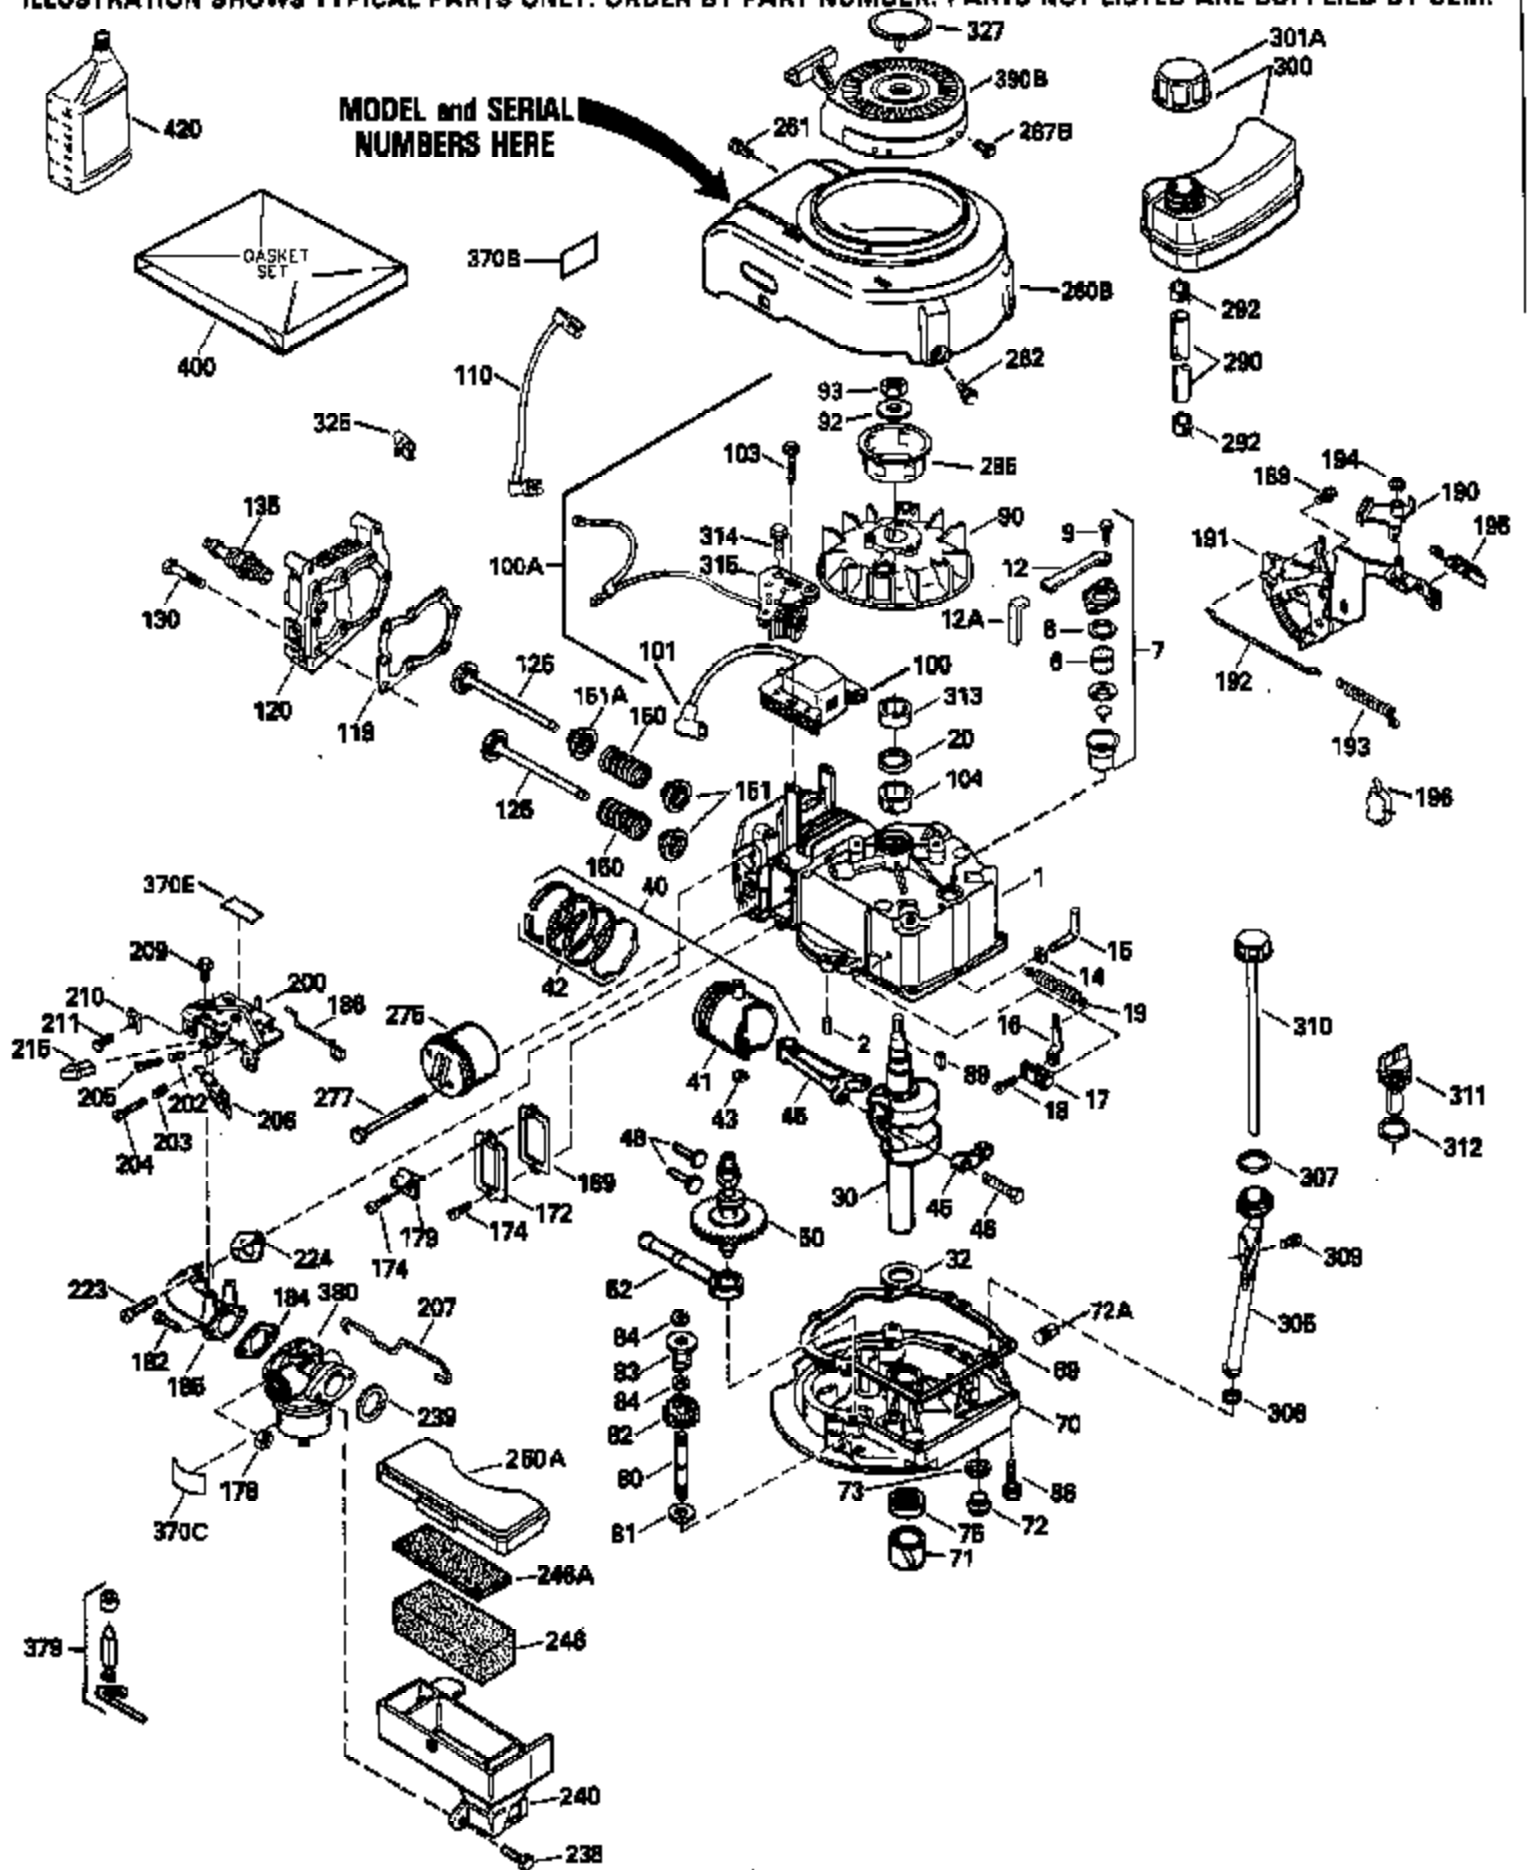

ILLUSTRATION SHOWS TYPICAL PARTS ONLY. ORDER BY PART NUMBER. PARTS NOT LISTED ARE SUPPLIED BY OEM.

Ref #	Part Number	Qty	Description
1	34975		Cylinder Ass'y. (Incl. 2, 8, 9 & 20) (2-1/2")
2	26727		Pin, Dowel
6	33734		Element, Breather
7	34214A		Breather Ass'y. (Incl. 6, 8, 9, 12 & 12A)
8	33735		* Gasket, Breather
9	30200		Screw, 10-24 x 9/16"
12	33886		Tube, Breather
14	28277		Washer
15	30589		Rod, Governor (Incl. 14)
16	31383A		Lever, Governor
17	31335		Clamp, Governor lever
18	650548		Screw, 8-32 x 5/16"
19	31361		Spring, Extension
20	32600		Seal, Oil
30	34467		Crankshaft Ass'y.
40	34514		Piston, Pin & Ring Set (Std.) (2-1/2" Bore)
40	34515		Piston, Pin & Ring Set (.010" OS)
40	34516		Piston, Pin & Ring Set (.020" OS)
41	32538B		Piston & Pin Ass'y. (Incl. 43)(Std.)(2-1/2")
41	32548B		Piston & Pin Ass'y. (Incl. 43) (.010" OS)
41	32549B		Piston & Pin Ass'y. (Incl. 43) (.020" OS)
42	28986		Ring Set (Std.) (2-1/2" Bore)
42	28987		Ring Set (.010" OS)
42	28988		Ring Set (.020" OS)
43	20381		Ring, Piston pin retaining
45	30963B		Rod Assy., Connecting (Incl. 46)
46	32610A		Bolt, Connecting rod
48	27241		Lifter, Valve
50	33148A		Camshaft
52	29914		Oil Pump Assy.
69	35261		* Gasket, Mounting flange
70	30571A		Flange Ass'y. (Incl. 72, 73, 75, 80 & 311)
72	30572		Plug, Oil drain (Incl. 73)
72A	9556		Plug, Pipe
73	28833		* Drain Plug Gasket (Not req. W/plastic plug)
75	26208		Seal, Oil
80	30574		Shaft, Governor
81	30590A		Washer, Flat
82	30591		Gear Assy., Governor (Incl. 81)
83	30588A		Spool, Governor
84	29193		Ring, Retaining
86	650488		Screw, 1/4-20 x 1-1/4"
89	610995		Flywheel Key
90	611046A		Flywheel
92	650815		Washer, Belleville
93	650816		Nut, Flywheel
100	34431		Solid State Ignition NOTE: Specs with this ignition system can still service individual components (points, condenser, etc.)See Div. 3, Sec. A, page TVS75 & TVS90 4,Reference numbers 122 thru 134. (This coil has been superseded to 730207 solid state conversion kit)
100	730207		Magneto-to-Solid State Conversion Kit (Includes solid state module, solid state flywheel key, and instructions.)(Use as required on external ignition engines only.)
103	650814		Screw, Torx T-15, 10-24 x 1"
110	34432		Ground Wire
119	29953C		* Gasket, Cylinder head