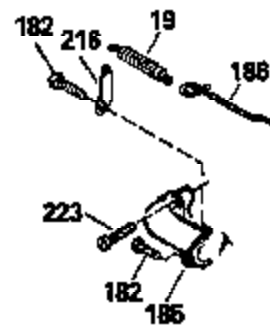

Ref #	Part Number	Qty	Description
19	31361		Spring, Extension
69	35261		* Gasket, Mounting flange
182	6201		Screw, 1/4-28 x 7/8"
185	31384A		Pipe, Intake (Incl. 224)
186	34337		Link, Governor spring
209	30200		Screw, 10-24 x 9/16"
223	650451		Screw, 1/4-20 x 1"
246B	35435		Filter, Pre-Air (Use as required)