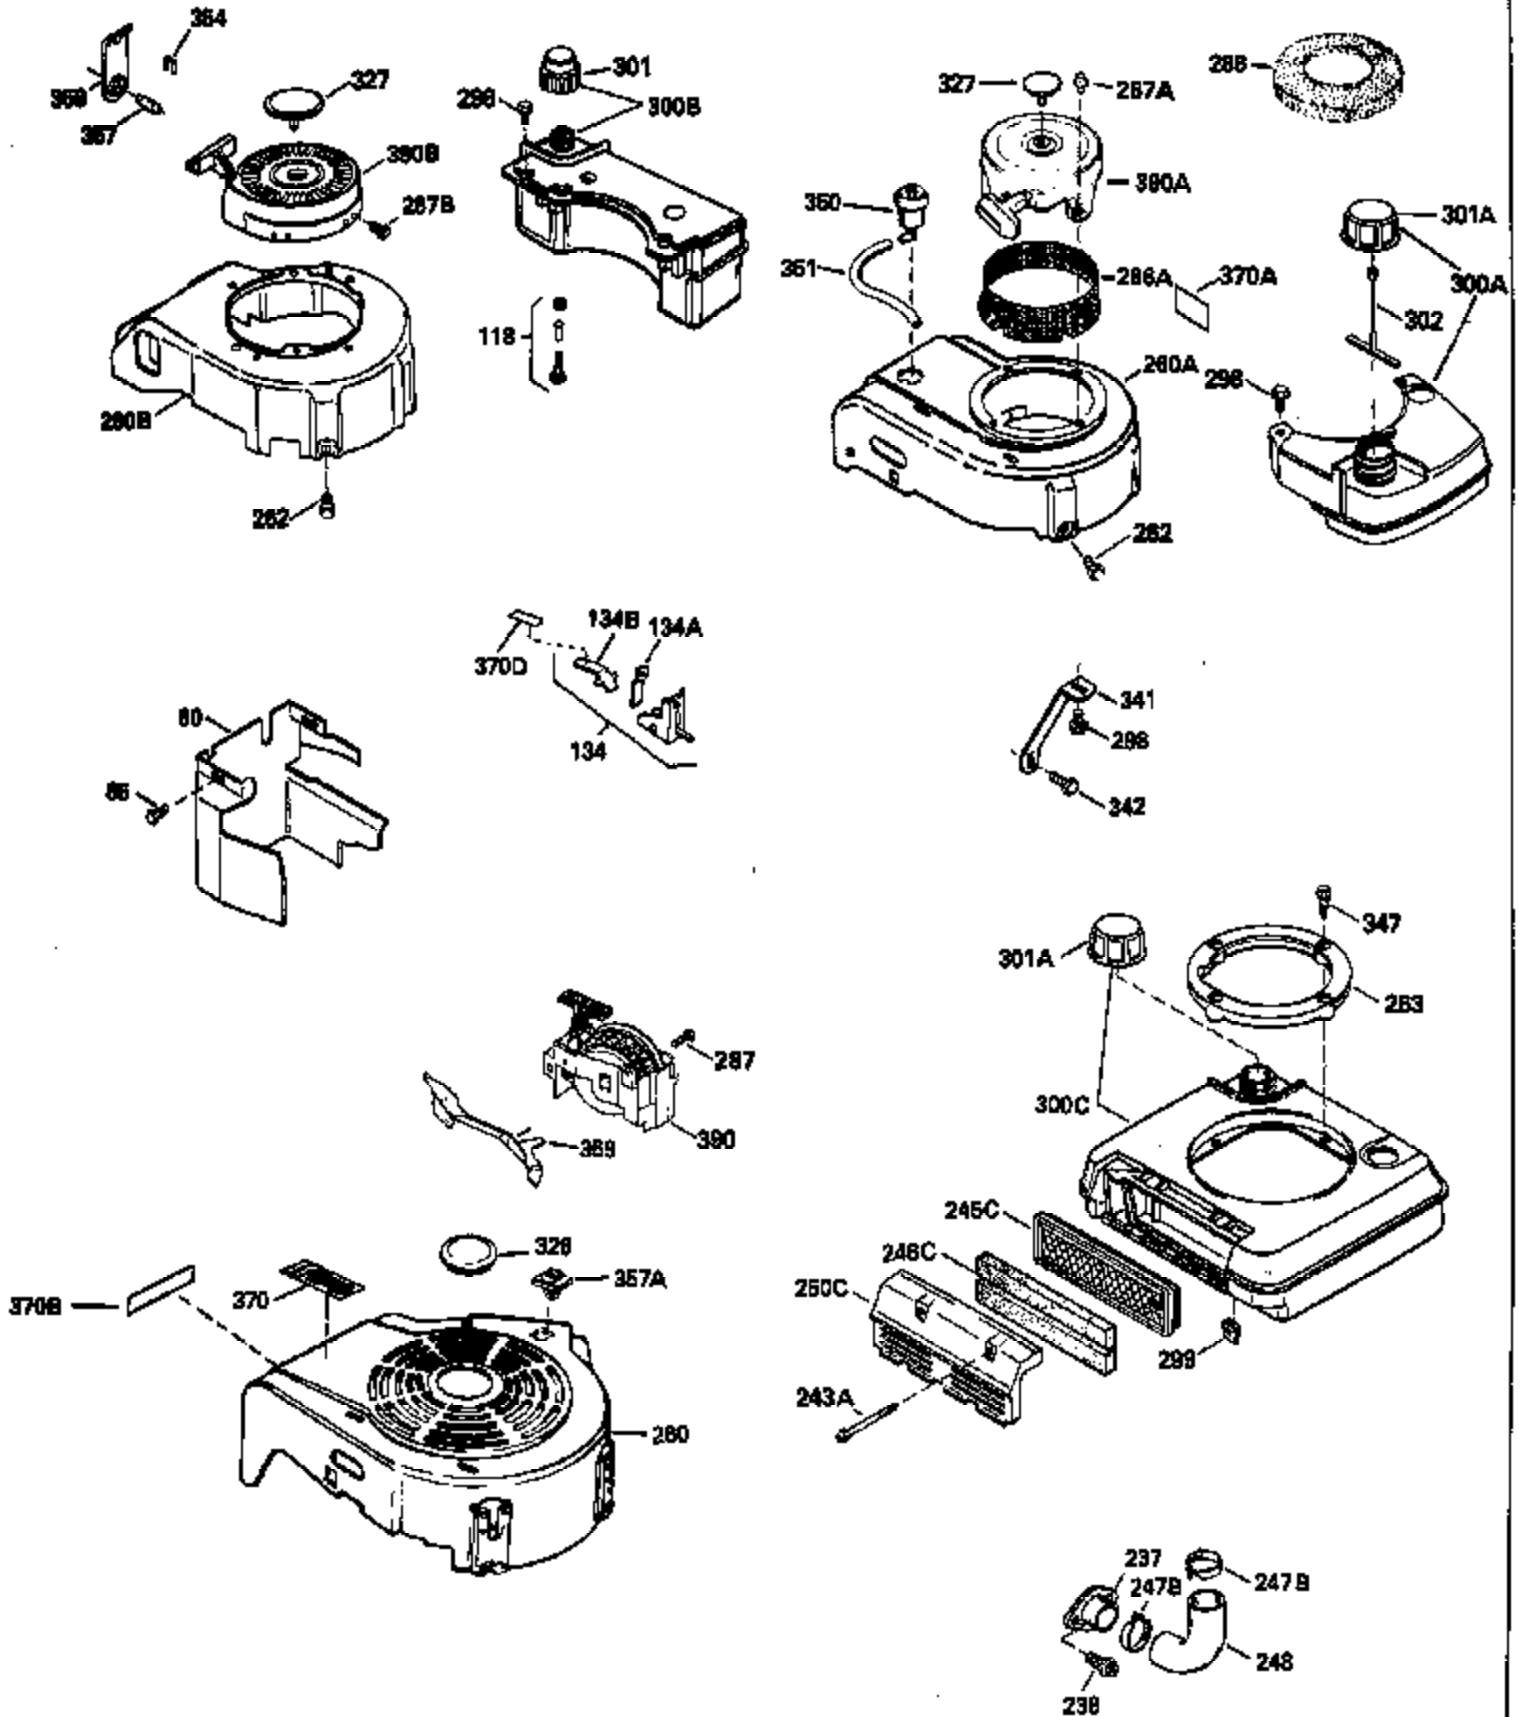

ILLUSTRATION SHOWS TYPICAL PARTS ONLY. ORDER BY PART NUMBER. PARTS NOT LISTED ARE SUPPLIED BY OEM.

Ref #	Part Number	Qty	Description
118	730194		Rope Guide Kit (Use as required with 34476 fuel tank)
238	650806		Screw, 10-32 x 5/8"
246C	35705		Filter, Pre-Air (Optional)
260A	34859		Housing, Blower
262	650831		Screw, 1/4-20 x 15/32"
286	35009		Screen, Starter cup
287A	650735		Screw, 10-24 x 3/8" (Use as required)
287A			Pop Rivet, (3/16" Dia.)(Purchase locally)
301	33032		Fuel Cap
370A	34346		Decal, Instruction
370	550223		Decal, Name
390A	590420A		Rewind Starter (Refer to Division 5, Section C, page 25 or Fiche 8, Grid G-7 for breakdown)