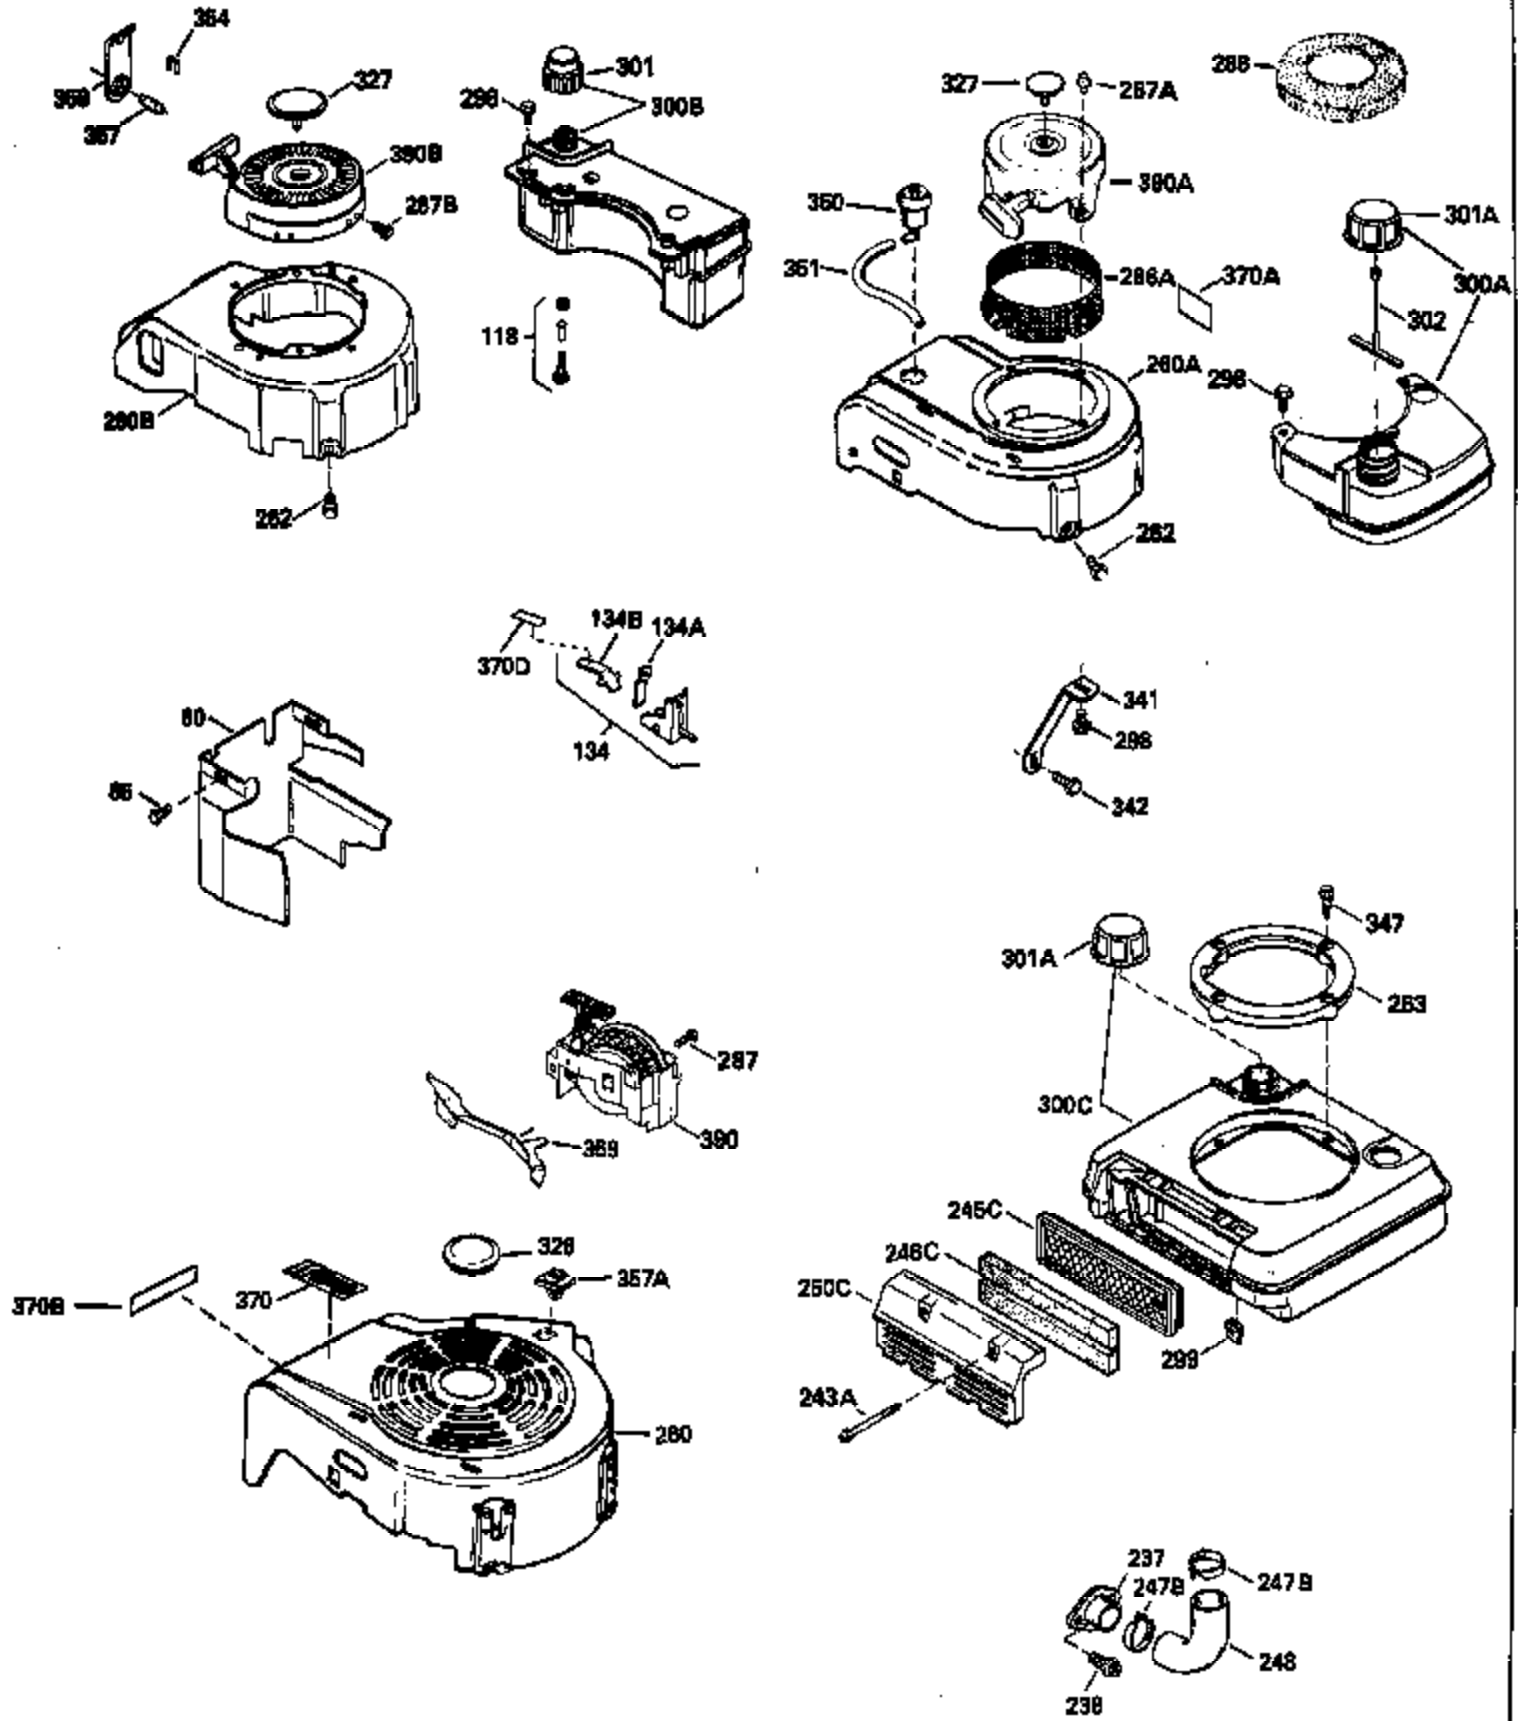

ILLUSTRATION SHOWS TYPICAL PARTS ONLY. ORDER BY PART NUMBER. PARTS NOT LISTED ARE SUPPLIED BY OEM.

Ref #	Part Number	Qty	Description
118	730194		Rope Guide Kit (Use as required with 34476 fuel tank)
238	650806		Screw, 10-32 x 5/8"
246C	35705		Filter, Pre-Air (Optional)
260A	34859		Housing, Blower
262	650831		Screw, 1/4-20 x 15/32"
286	35009		Screen, Starter cup
287A	650735		Screw, 10-24 x 3/8" (Use as required)
287A			Pop Rivet, (3/16" Dia.)(Purchase locally)
301	33032		Fuel Cap
370A	34346		Decal, Instruction
370	550223		Decal, Name
390A	590420		Rewind Starter (Refer to Division 5, Section C, page 25 or Fiche 8, Grid G-7 for breakdown)