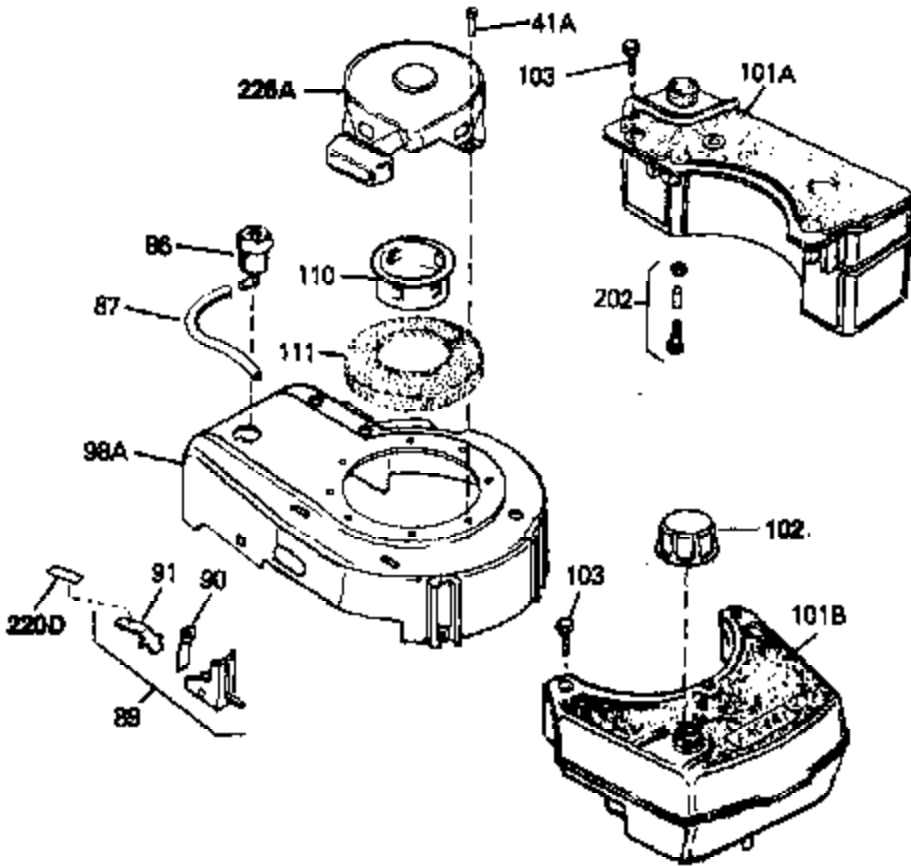

Ref #	Part Number	Qty	Description
69A	650777	0	Screw, Slotted fil. hd. mach., 6-32 x 7/16
69	650549	0	Screw
70	34337	0	Link, Governor spring
70A	34336	0	Link, Governor-to-throttle
71	31361	0	Spring, Governor
72	650774	0	Screw, Hex hd., 1/4-20 x 2-3/8
72	650795	0	Screw, Hex hd. cap, Sems, 1/4-20 x 2-5/16
72	650869	0	Screw, Hex hd., 1/4-20 x 2-3/4
72	792005	0	Screw, Hex hd., 1/4-20 x 2-1/2
73	27181B	0	Muffler
80	34432	0	Wire, Ground (Two female & one double male)
81	26756	0	Gasket, Carburetor
82	29752	0	Nut
83	6201	0	Screw
95	30200	0	Screw
96	33205A	0	Control Assy., Speed
97	610973	0	Terminal Assy.
99	650831	0	Screw, Hex washer hd. Powerlok thread,
100	30200	0	Screw
101	32170A	0	Tank Assy., Fuel (White Poly) (1 qt.)
102	33032	0	Cap, Fuel filler (Red Plastic) (Spurt
104	26460	0	Clamp, Fuel line
105	29774	0	Line, Fuel (Braided 8.25")
105	30705	0	Line, Fuel (Braided 16")
105	30962	0	Line, Fuel (Braided 32")
105	34357	0	Line, Fuel (Epichlorohydrin 6-3/4")
106	650815	0	Washer, Belleville
107	650816	0	Nut, Flywheel
121	34431	0	Lamination & Coil Assy.
121	730207	0	Magneto-to-Solid State Conversion Kit
136	650814	0	Screw, Hex hd. Sems, 10-24 x 1
137	611046A	0	Flywheel
147	27625	0	Plug, Oil filler
148	29673	0	Gasket, Filler plug
154	34340	0	Element, Air cleaner (Poly)
155	34341A	0	Cover, Air cleaner (Black)
156	34339	0	Body, Air cleaner
157	650806	0	Screw, Hex washer hd. shoulder, 10-32 x 5/8
162	34338	0	Gasket, Air cleaner
220	34346	0	Decal, Instruction
220	550223	0	Decal, Name
220E	35344	0	Decal, Control
223	631021	0	Inlet Needle, Seat & Clip Assy.
224	632046A	0	Carburetor
230	33238D	0	Gasket Set

Ref #	Part Number	Qty	Description
41A	0	0	Rivet, Pop (3/16" Dia.)
41A	650735	0	Screw
98A	34793	0	Housing, Blower (5.56 dia. starter mtg. bolt
102	33032	0	Cap, Fuel filler (Red Plastic) (Spurt
110	34449	0	Hub, Starter
111	590417	0	Screen, Starter cup
157	650806	0	Screw, Hex washer hd. shoulder, 10-32 x 5/8
202	730194	0	Rope Guide Kit
226A	590420	0	Starter, Rewind