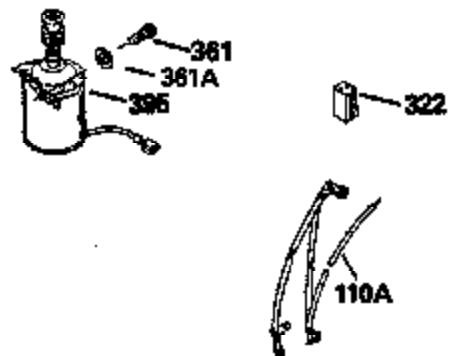

Ref #	Part Number	Qty	Description
274	26754A		* Gasket, Exhaust (Use as required)
277	650795		Screw, 1/4-20 x 2-1/4"
277A	30063		Screw, 1/4-20 x 1/2" (Use as required)
370F	34387		Decal, Instruction (Optional)
415	730162		Muffler Adap.Kit(Incl.274,277A)(Use a s req.)
430	730574		Debris Screen Kit (Incl. 370F,431-433)(Opt.)
431	35596		Screen, Debris (Optional)
432	35597		Bracket, Debris screen (Optional)
433	650910		Screw, 8-32 x 1/4" (Optional)