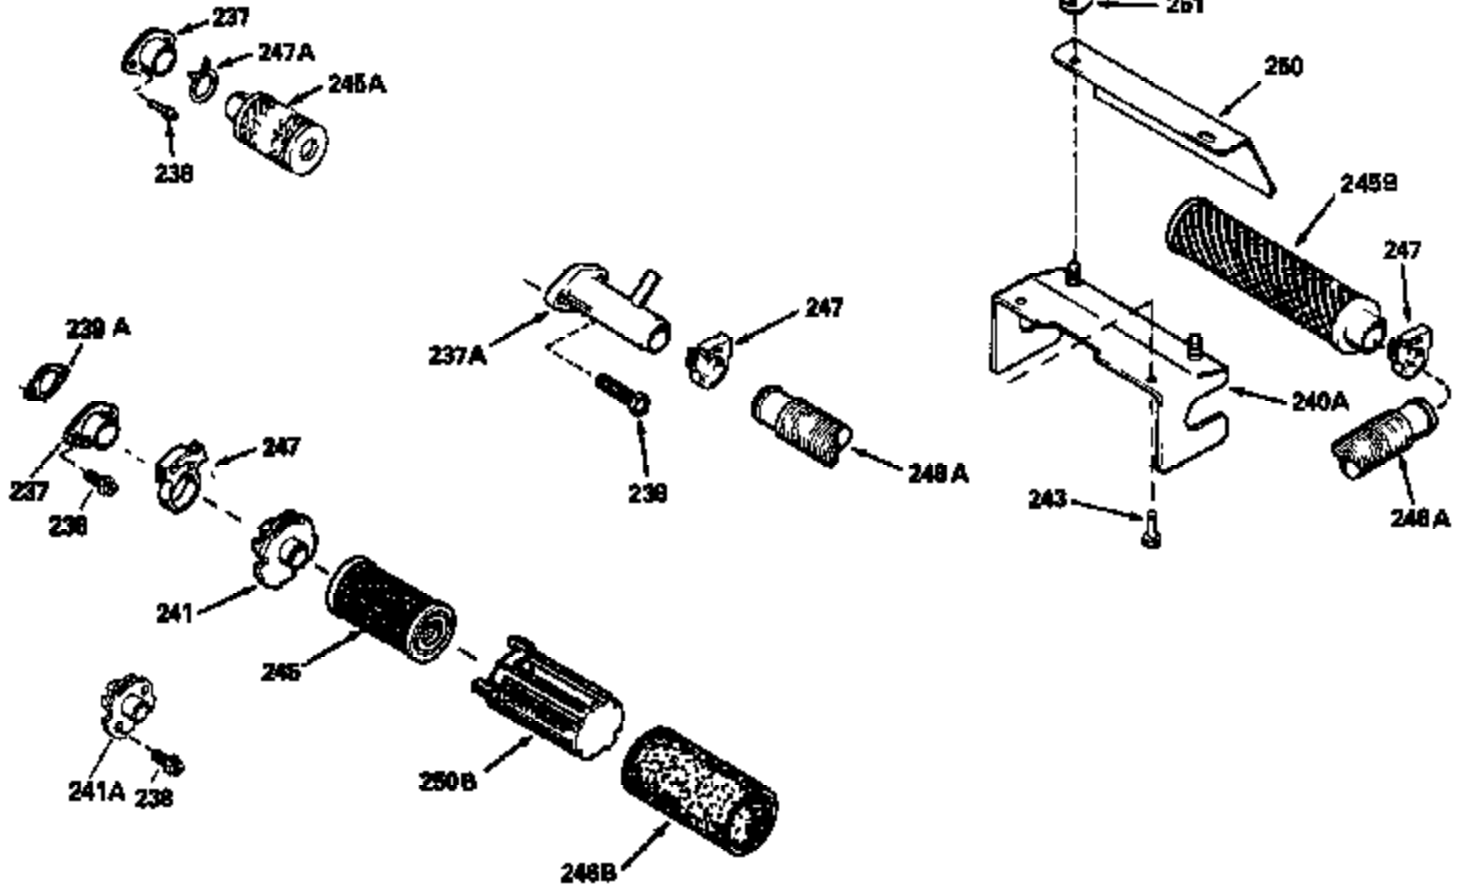

Ref #	Part Number	Qty	Description
19	31361		Spring, Extension
69	35261		* Gasket, Mounting flange
167	32924		Spring, Speed adjusting screw
168	650688		Screw, 10-32 x 1"
182	6201		Screw, 1/4-28 x 7/8"
185	31384A		Pipe, Intake (Incl. 224)
186	34358		Link, Governor spring
201	33150		Bracket, Over ride control
209	30200		Screw, 10-24 x 9/16"
223	650451		Screw, 1/4-20 x 1"
238	650806		Screw, 10-32 x 5/8"
246B	35435		Filter, Pre-Air (Use as required)