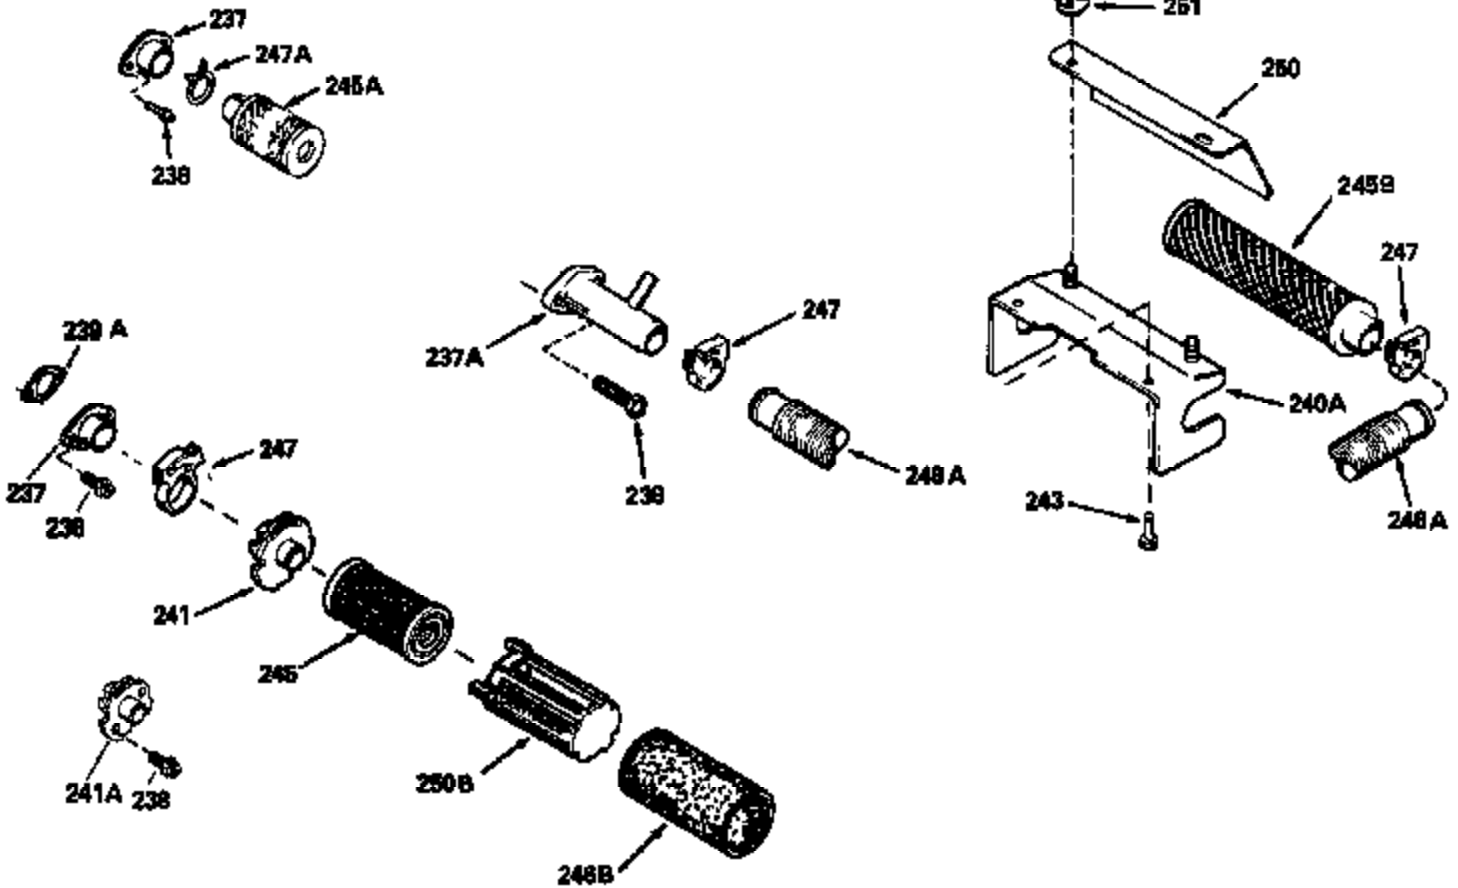

Ref #	Part Number	Qty	Description
19	31361		Spring, Extension
69	35261		* Gasket, Mounting flange
167	32924		Spring, Speed adjusting screw
168	650688		Screw, 10-32 x 1"
182	6201		Screw, 1/4-28 x 7/8"
185	31384A		Pipe, Intake (Incl. 224)
186	34358		Link, Governor spring
201	33150		Bracket, Over ride control
209	30200		Screw, 10-24 x 9/16"
223	650451		Screw, 1/4-20 x 1"
238	650806		Screw, 10-32 x 5/8"
246B	35435		Filter, Pre-Air (Use as required)