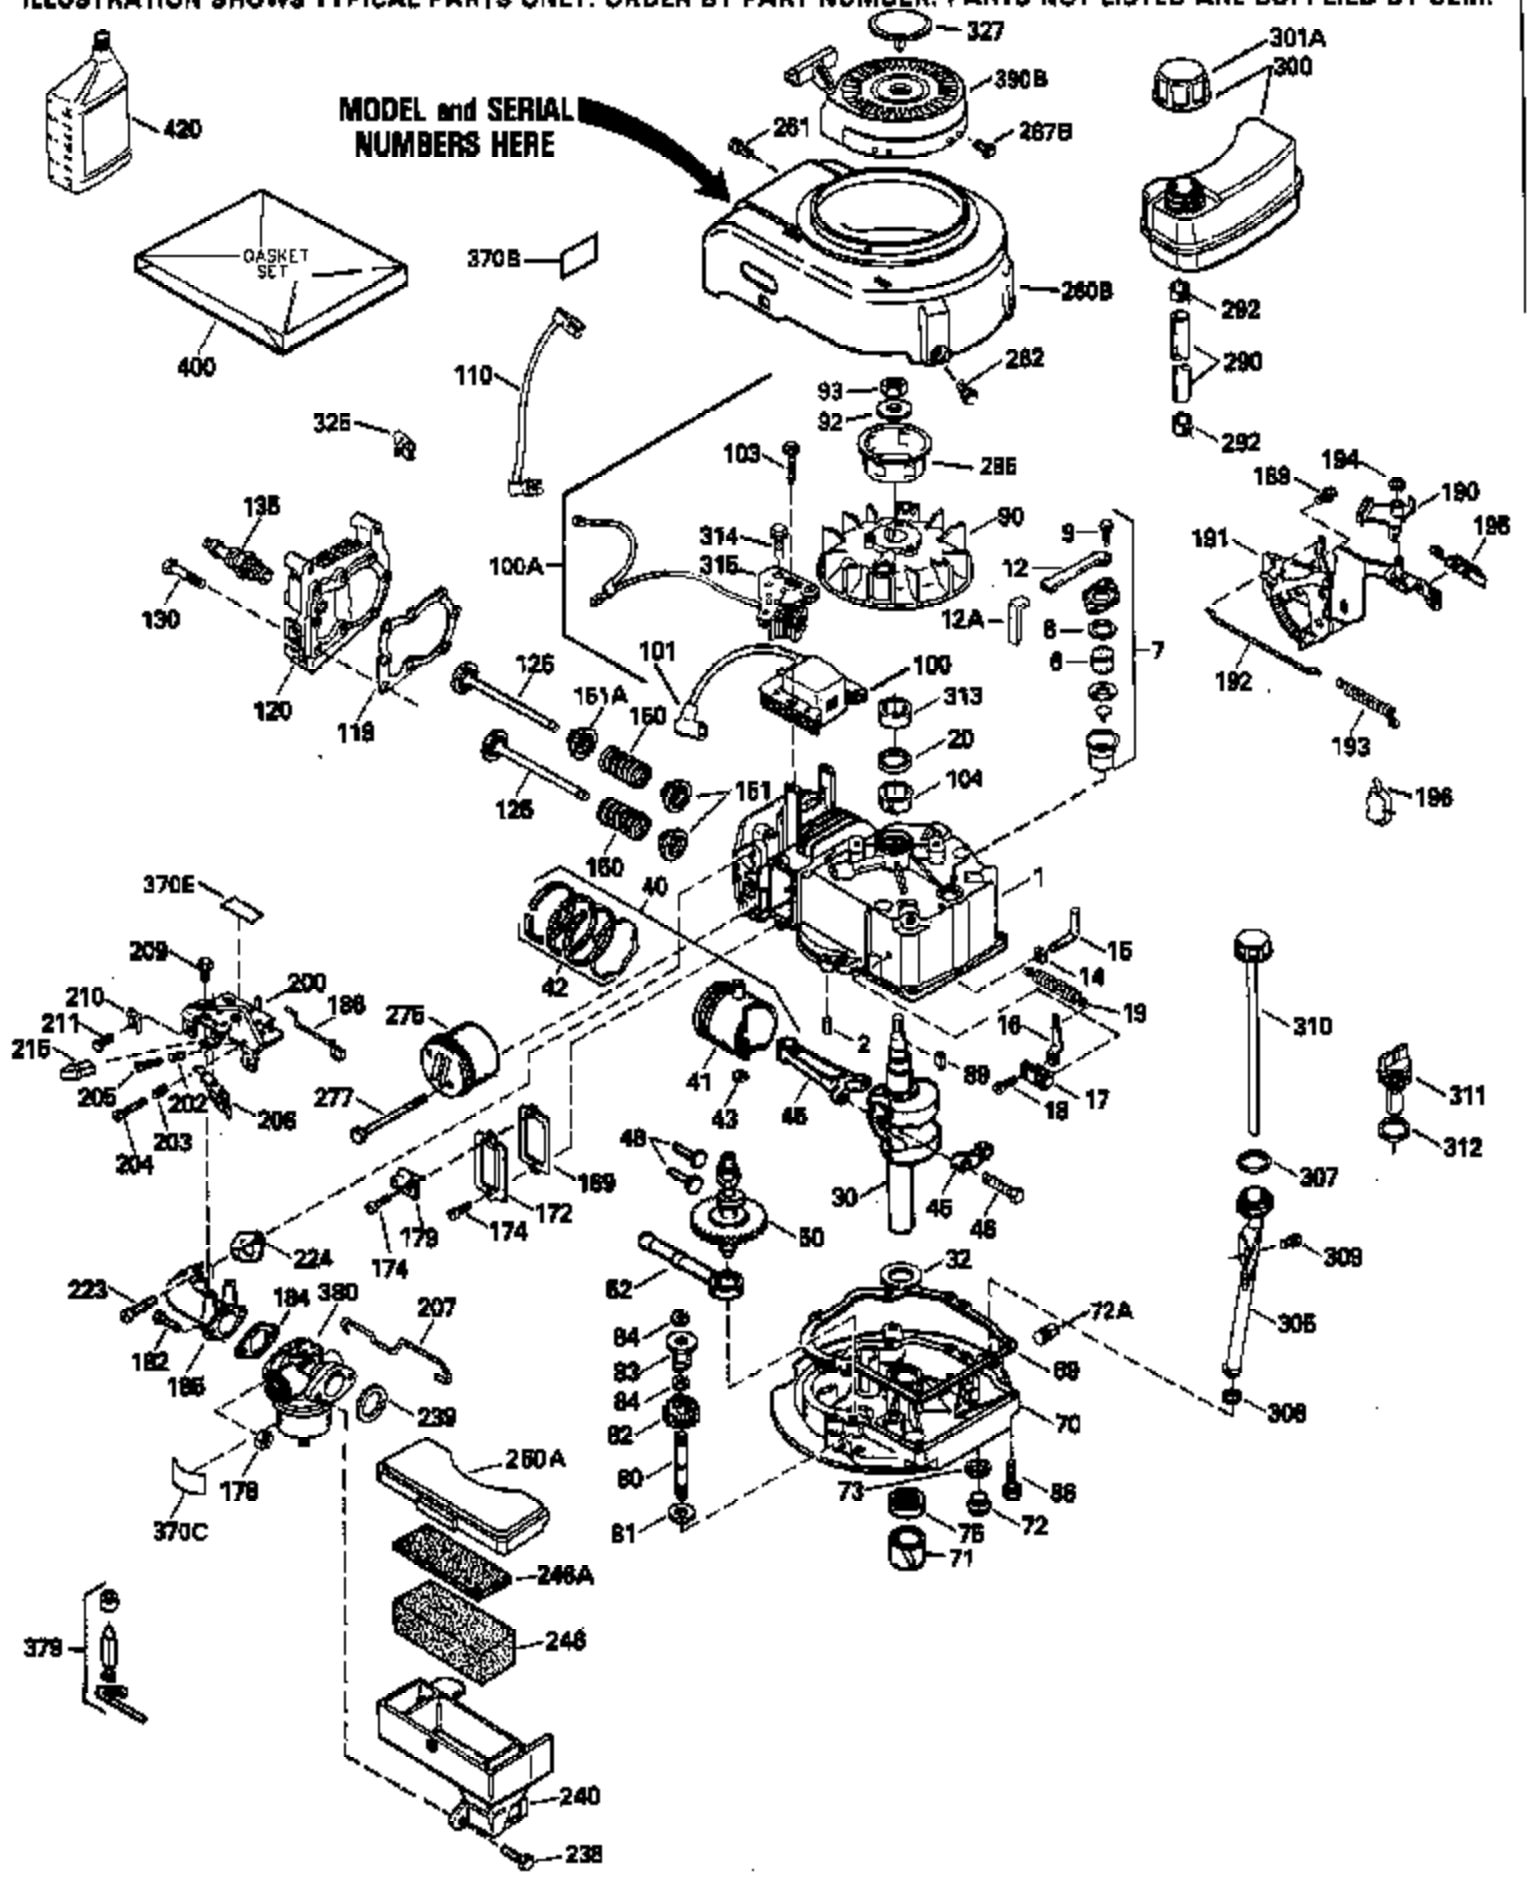

ILLUSTRATION SHOWS TYPICAL PARTS ONLY. ORDER BY PART NUMBER. PARTS NOT LISTED ARE SUPPLIED BY OEM.

Ref #	Part Number	Qty	Description
1	34975		Cylinder Ass'y. (Incl. 2, 8, 9 & 20) (2-1/2")
2	26727		Pin, Dowel
6	33734		Element, Breather
7	34214A		Breather Ass'y. (Incl. 6, 8, 9, 12 & 12A)
8	33735		* Gasket, Breather
9	30200		Screw, 10-24 x 9/16"
12	33886		Tube, Breather
14	28277		Washer
15	30589		Rod, Governor (Incl. 14)
16	31383A		Lever, Governor
17	31335		Clamp, Governor lever
18	650548		Screw, 8-32 x 5/16"
19	31361		Spring, Extension
20	32600		Seal, Oil
30	34460A		Crankshaft Ass'y.
40	34514		Piston, Pin & Ring Set (Std.) (2-1/2" Bore)
40	34515		Piston, Pin & Ring Set (.010" OS)
40	34516		Piston, Pin & Ring Set (.020" OS)
41	32538B		Piston & Pin Ass'y. (Incl. 43)(Std.)(2-1/2")
41	32548B		Piston & Pin Ass'y. (Incl. 43) (.010" OS)
41	32549B		Piston & Pin Ass'y. (Incl. 43) (.020" OS)
42	28986		Ring Set (Std.) (2-1/2" Bore)
42	28987		Ring Set (.010" OS)
42	28988		Ring Set (.020" OS)
43	20381		Ring, Piston pin retaining
45	30963B		Rod Assy., Connecting (Incl. 46)
46	32610A		Bolt, Connecting rod
48	27241		Lifter, Valve
50	33148A		Camshaft
52	29914		Oil Pump Assy.
69	35261		* Gasket, Mounting flange
70	30571A		Flange Ass'y. (Incl. 72, 73, 75, 80 & 311)
72	30572		Plug, Oil drain (Incl. 73)
73	28833		* Drain Plug Gasket (Not req. W/plastic plug)
75	26208		Seal, Oil
80	30574		Shaft, Governor
81	30590A		Washer, Flat
82	30591		Gear Assy., Governor (Incl. 81)
83	30588A		Spool, Governor
84	29193		Ring, Retaining
86	650488		Screw, 1/4-20 x 1-1/4"
89	610995		Flywheel Key
90	611046A		Flywheel
92	650815		Washer, Belleville
93	650816		Nut, Flywheel
100	34431		Solid State Ignition NOTE: Specs with this ignition system can still service individual components (points, condenser, etc.)See Div. 3, Sec. A, page TVS75 & TVS90 4,Reference numbers 122 thru 134. (This coil has been superseded to 730207 solid state conversion kit)
100	730207		Magneto-to-Solid State Conversion Kit (Includes solid state module, solid state flywheel key, and instructions.)(Use as required on external ignition engines only.)
103	650814		Screw, Torx T-15, 10-24 x 1"
110	34432		Ground Wire
119	29953C		* Gasket, Cylinder head
120	34335		Head, Cylinder