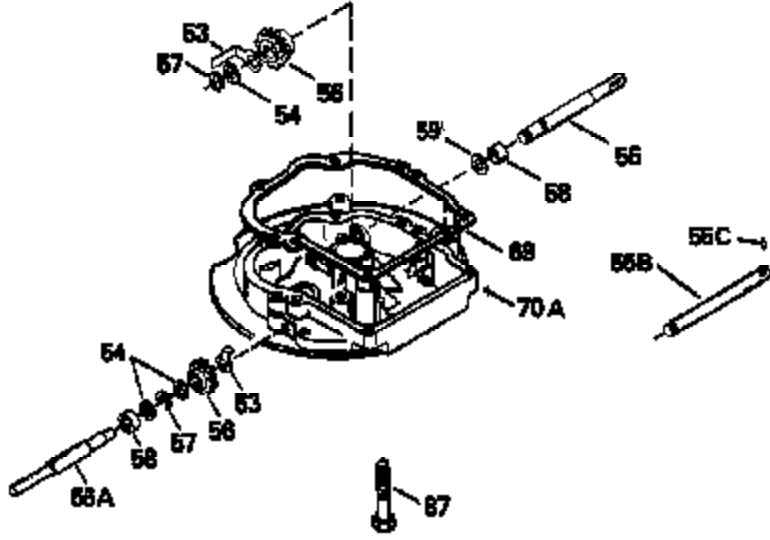

ILLUSTRATION SHOWS TYPICAL PARTS ONLY. ORDER BY PART NUMBER. PARTS NOT LISTED ARE SUPPLIED BY OEM.

Engine Parts List #2

Ref #	Part Number	Qty	Description
118	730194		Rope Guide Kit (Use as required with 34476 fuel tank)
238	650806		Screw, 10-32 x 5/8"
246C	35705		Filter, Pre-Air (Optional)
260	34345		Housing, Blower
262	650831		Screw, 1/4-20 x 15/32"
287	650802		Screw, 1/4-20 x 5/8"
287A	650735		Screw, 10-24 x 3/8" (Use as required)
287A			Pop Rivet, (3/16" Dia.)(Purchase locally)
301	33032		Fuel Cap
326	34113		Plug, Screen
370B	34363		Decal, Instruction
370A	34346		Decal, Instruction
370	550223		Decal, Name
390	590531		Side Mount Rewind Starter (Refer to Division 5, Section C, page 32 or Fiche 8, Grid G-8 for breakdown)

Ref #	Part Number	Qty	Description
210	27793		Clip, Conduit
211	28942		Screw, 10-32 x 3/8"
274	26754A		* Gasket, Exhaust (Use as required)
277A	30063		Screw, 1/4-20 x 1/2" (Use as required)
277	650795		Screw, 1/4-20 x 2-1/4"
370F	34387		Decal, Instruction (Optional)
415	730162		Muffler Adap.Kit(Incl.274,277A)(Use a s req.)
430	730574		Debris Screen Kit (Incl. 370F,431-433)(Opt.)
431	35596		Screen, Debris (Optional)
432	35597		Bracket, Debris screen (Optional)
433	650910		Screw, 8-32 x 1/4" (Optional)

Ref #	Part Number	Qty	Description
19	31361		Spring, Extension
69	35261		* Gasket, Mounting flange
182	6201		Screw, 1/4-28 x 7/8"
185	31384A		Pipe, Intake (Incl. 224)
186	34337		Link, Governor spring
209	30200		Screw, 10-24 x 9/16"
223	650451		Screw, 1/4-20 x 1"
238	650806		Screw, 10-32 x 5/8"
246B	35435		Filter, Pre-Air (Use as required)