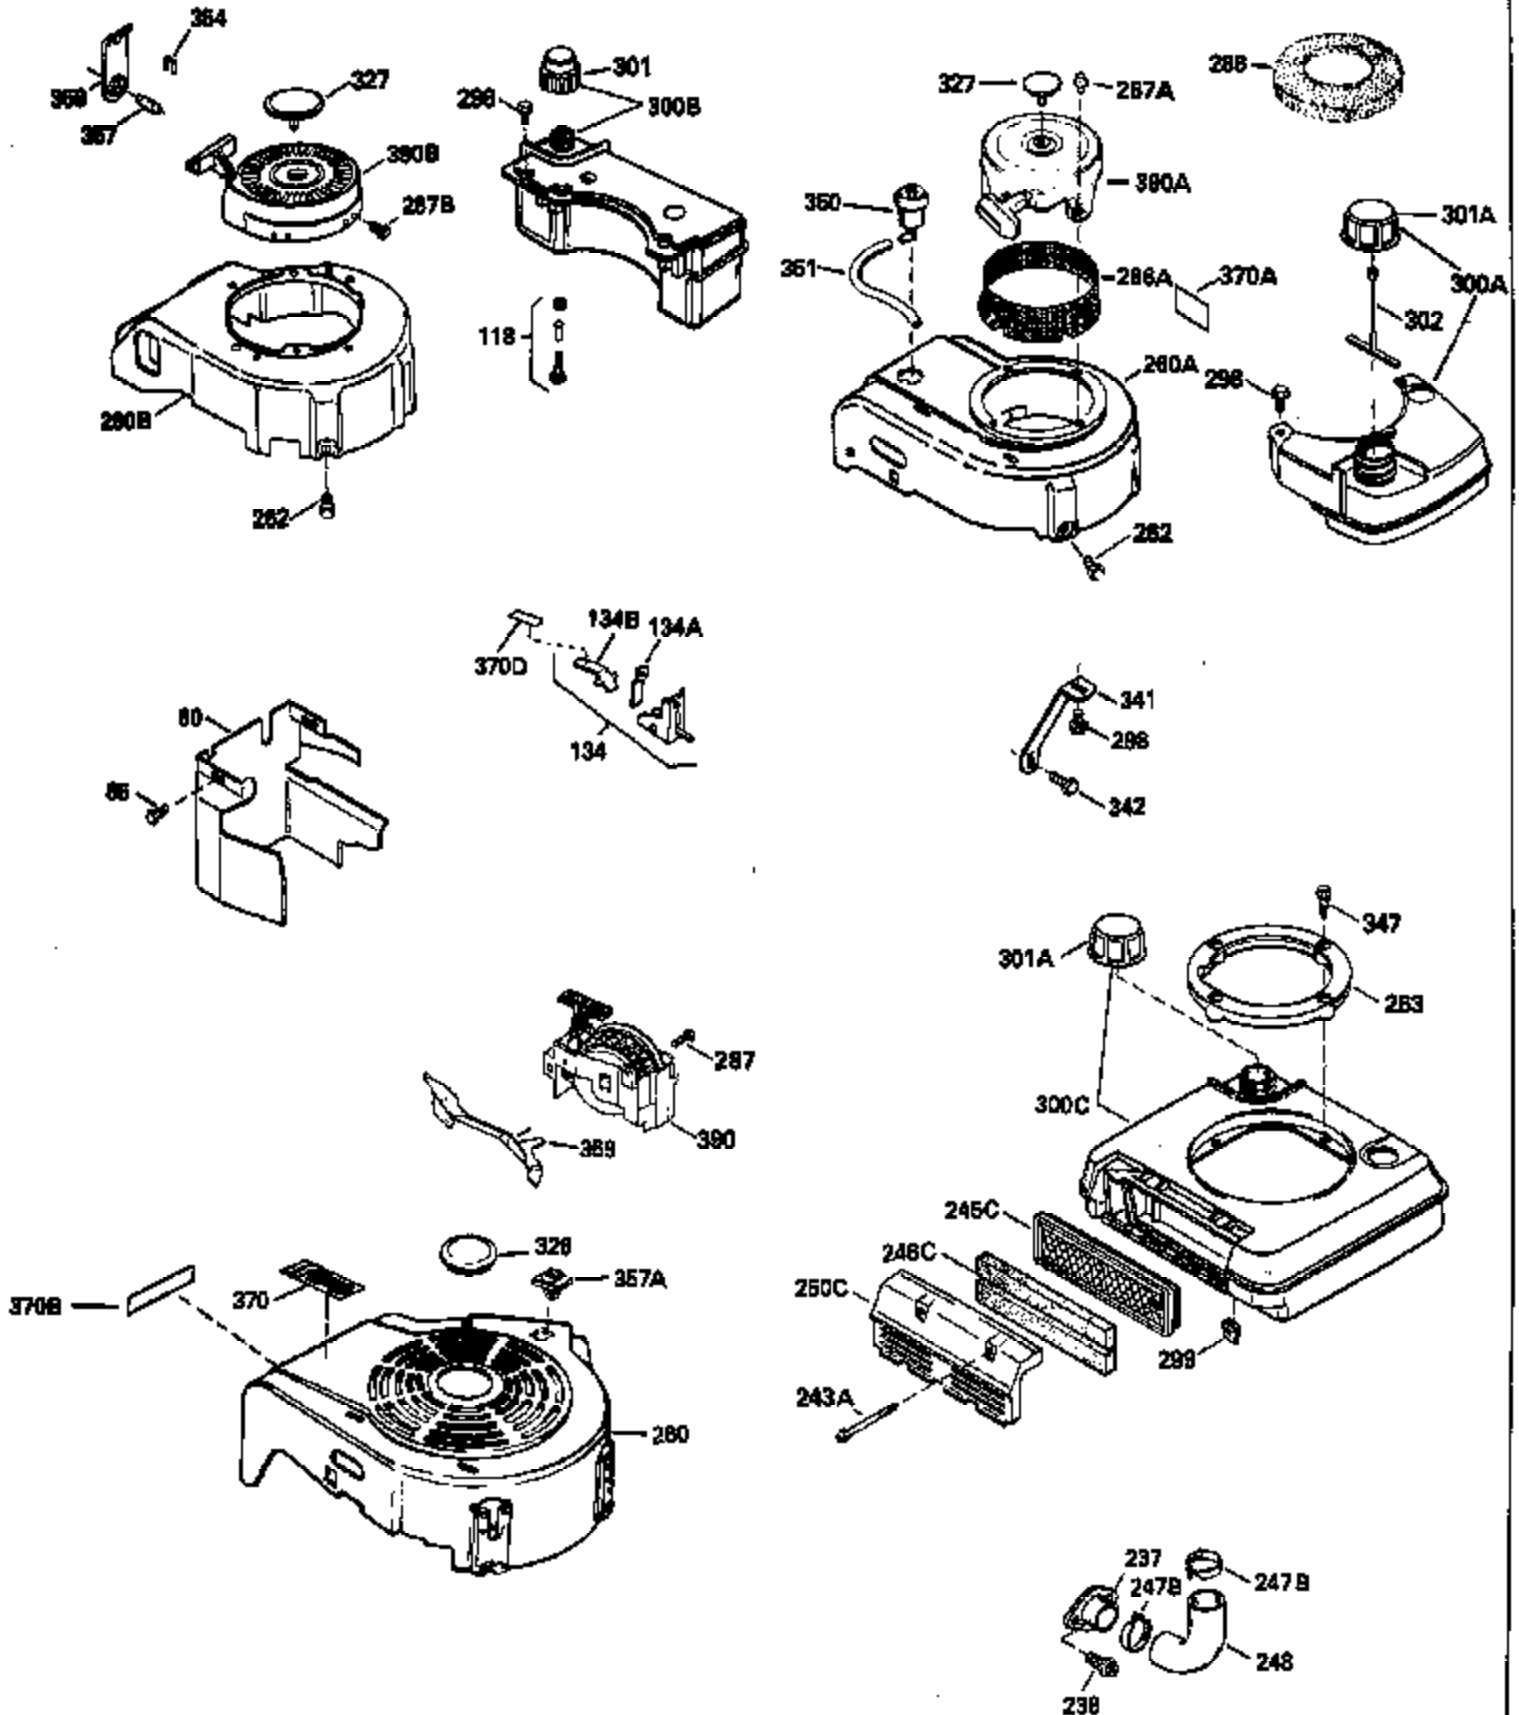

ILLUSTRATION SHOWS TYPICAL PARTS ONLY. ORDER BY PART NUMBER. PARTS NOT LISTED ARE SUPPLIED BY OEM.

Engine Parts List #2

Ref #	Part Number	Qty	Description
118	730194		Rope Guide Kit (Use as required with 34476 fuel tank)
238	650806		Screw, 10-32 x 5/8"
246C	35705		Filter, Pre-Air (Optional)
260	34345		Housing, Blower
262	650831		Screw, 1/4-20 x 15/32"
287	650802		Screw, 1/4-20 x 5/8"
287A	650735		Screw, 10-24 x 3/8" (Use as required)
287A			Pop Rivet, (3/16" Dia.)(Purchase locally)
301	33032		Fuel Cap
326	34113		Plug, Screen
370B	34363		Decal, Instruction
370A	34346		Decal, Instruction
370	550223		Decal, Name
390	590531		Side Mount Rewind Starter (Refer to Division 5, Section C, page 32 or Fiche 8, Grid G-8 for breakdown)