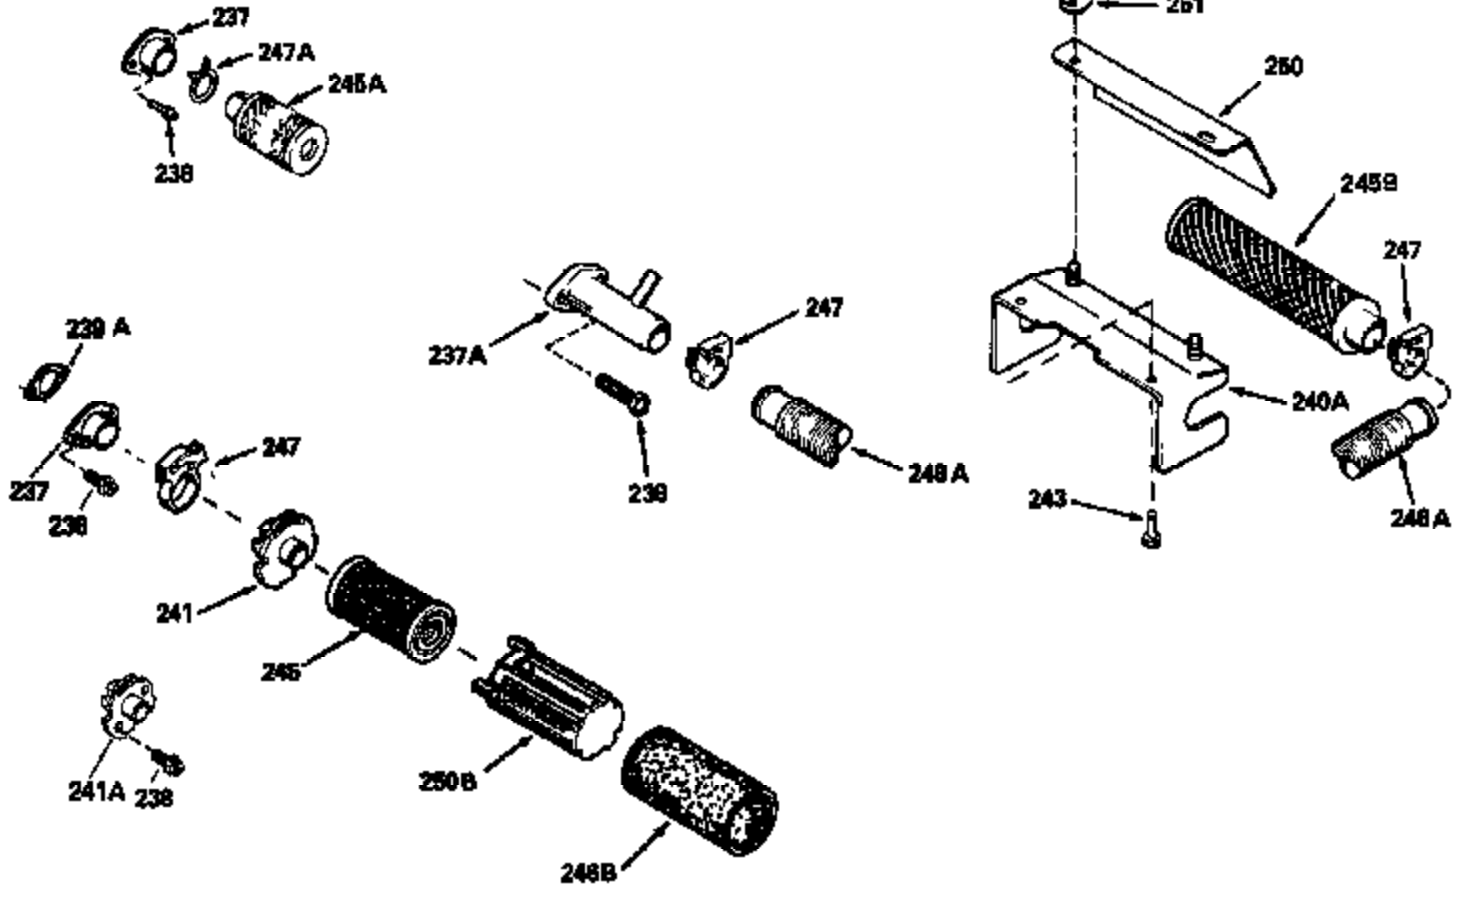

ILLUSTRATION SHOWS TYPICAL PARTS ONLY. ORDER BY PART NUMBER. PARTS NOT LISTED ARE SUPPLIED BY OEM.

Engine Parts List #2

Ref #	Part Number	Qty	Description
118	730194		Rope Guide Kit (Use as required with 34476 fuel tank)
238	650806		Screw, 10-32 x 5/8"
246C	35705		Filter, Pre-Air (Optional)
260	34345		Housing, Blower
262	650831		Screw, 1/4-20 x 15/32"
287	650802		Screw, 1/4-20 x 5/8"
287A	650735		Screw, 10-24 x 3/8" (Use as required)
287A			Pop Rivet, (3/16" Dia.)(Purchase locally)
301	33032		Fuel Cap
326	34113		Plug, Screen
370B	34363		Decal, Instruction
370A	34346		Decal, Instruction
370	550223		Decal, Name
390	590531		Side Mount Rewind Starter (Refer to Division 5, Section C, page 32 or Fiche 8, Grid G-8 for breakdown)

Ref #	Part Number	Qty	Description
19	31361		Spring, Extension
69	35261		* Gasket, Mounting flange
182	6201		Screw, 1/4-28 x 7/8"
185	31384A		Pipe, Intake (Incl. 224)
186	34337		Link, Governor spring
209	30200		Screw, 10-24 x 9/16"
223	650451		Screw, 1/4-20 x 1"
238	650806		Screw, 10-32 x 5/8"
246B	35435		Filter, Pre-Air (Use as required)