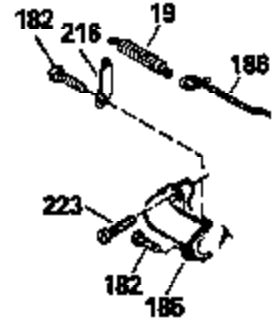

ILLUSTRATION SHOWS TYPICAL PARTS ONLY. ORDER BY PART NUMBER. PARTS NOT LISTED ARE SUPPLIED BY OEM.

Engine Parts List #2

Ref #	Part Number	Qty	Description
118	730194		Rope Guide Kit (Use as required with 34476 fuel tank)
238	650806		Screw, 10-32 x 5/8"
246C	35705		Filter, Pre-Air (Optional)
260	34345		Housing, Blower
262	650831		Screw, 1/4-20 x 15/32"
287	650802		Screw, 1/4-20 x 5/8"
287A	650735		Screw, 10-24 x 3/8" (Use as required)
287A			Pop Rivet, (3/16" Dia.)(Purchase locally)
301	33032		Fuel Cap
326	34113		Plug, Screen
370B	34363		Decal, Instruction
370A	34346		Decal, Instruction
370	550223		Decal, Name
390	590531		Side Mount Rewind Starter (Refer to Division 5, Section C, page 32 or Fiche 8, Grid G-8 for breakdown)

Ref #	Part Number	Qty	Description
210	27793		Clip, Conduit
211	28942		Screw, 10-32 x 3/8"
274	26754A		* Gasket, Exhaust (Use as required)
277A	30063		Screw, 1/4-20 x 1/2" (Use as required)
277	650795		Screw, 1/4-20 x 2-1/4"
370F	34387		Decal, Instruction (Optional)
415	730162		Muffler Adap.Kit(Incl.274,277A)(Use a s req.)
430	730574		Debris Screen Kit (Incl. 370F,431-433)(Opt.)
431	35596		Screen, Debris (Optional)
432	35597		Bracket, Debris screen (Optional)
433	650910		Screw, 8-32 x 1/4" (Optional)