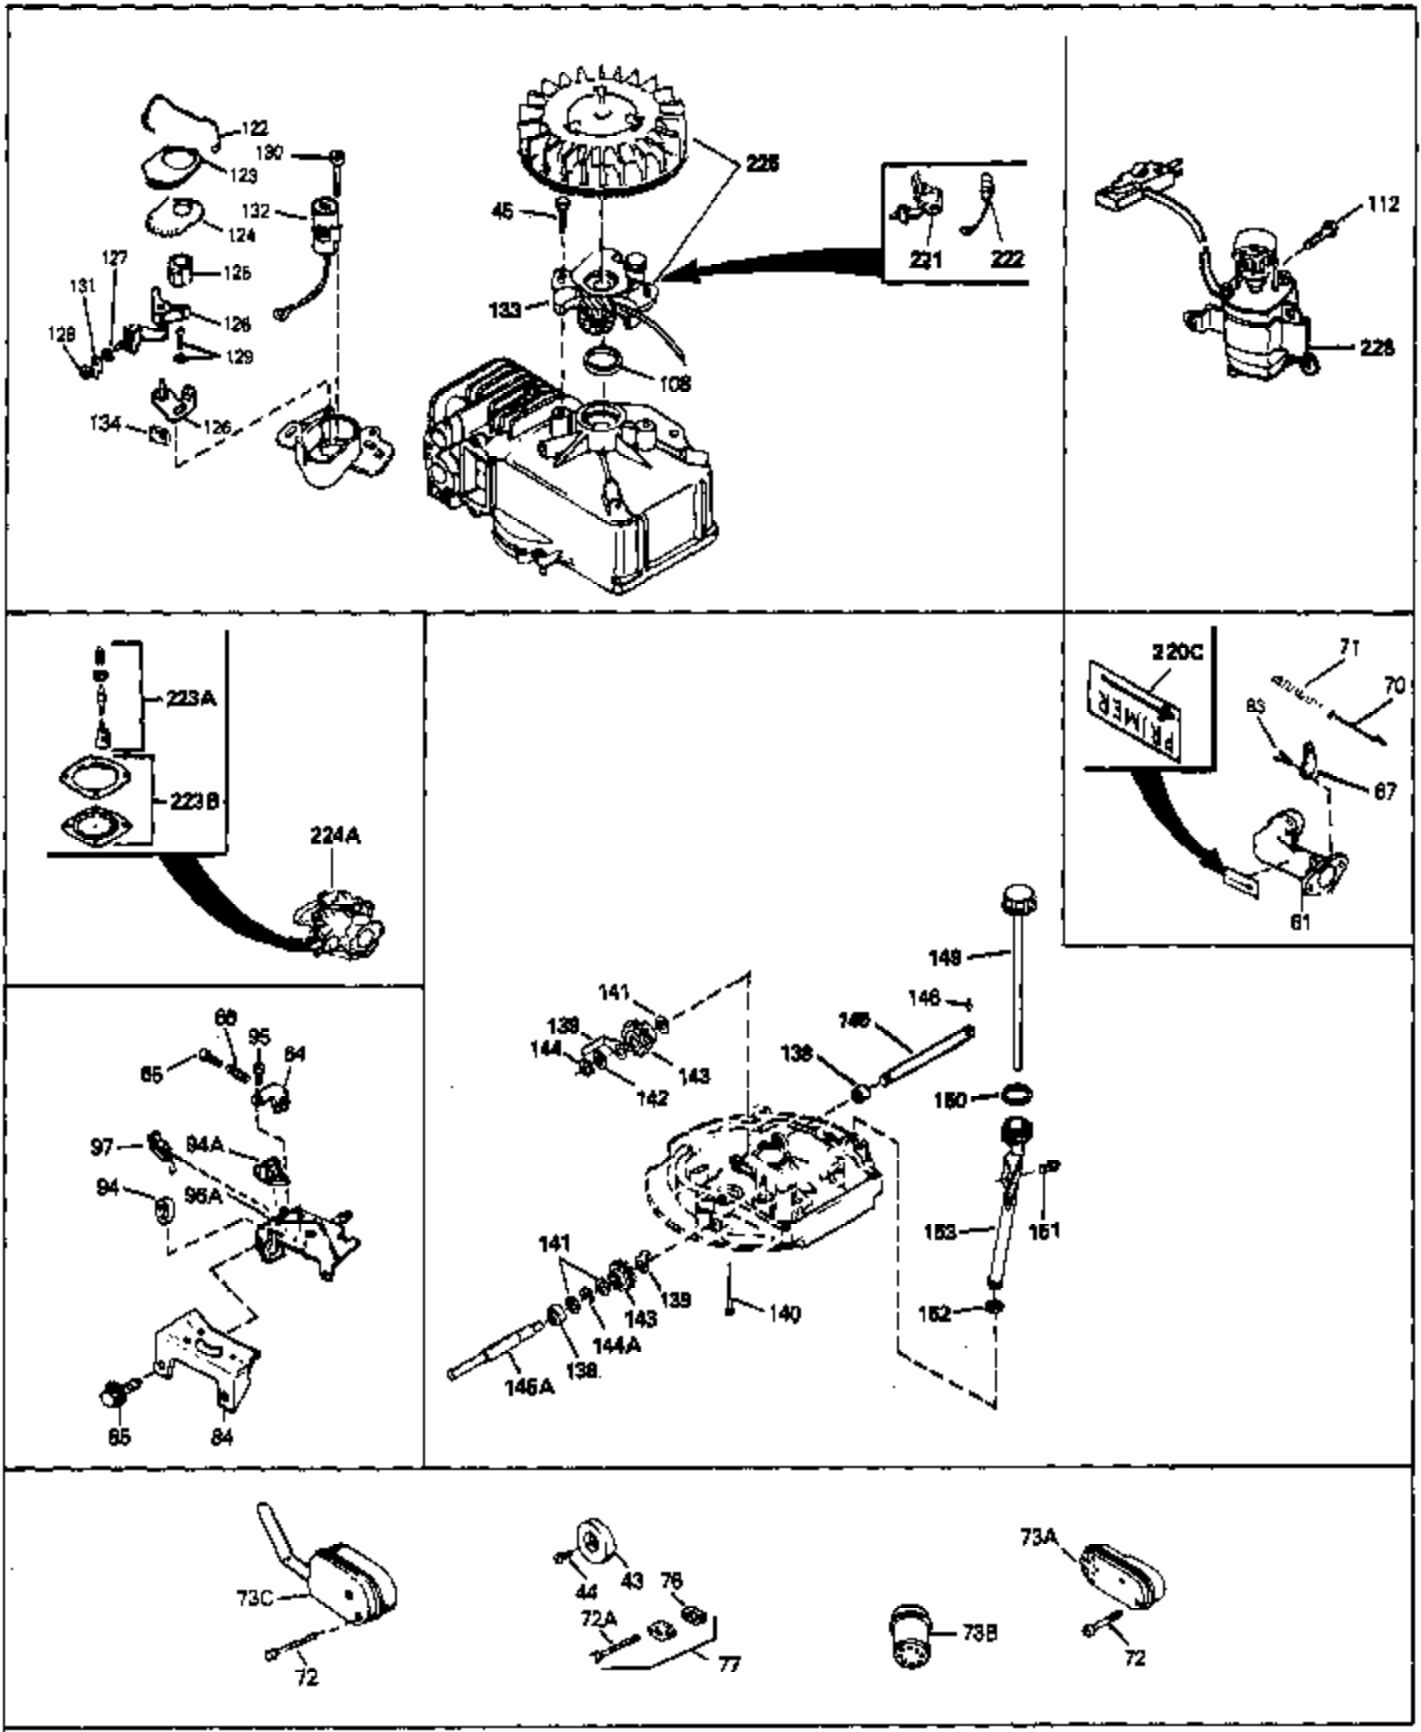

Engine Parts List #1

Ref #	Part Number	Qty	Description
68A	31342	0	Spring, Compression
69A	650777	0	Screw, Slotted fil. hd. mach., 6-32 x 7/16
69	650549	0	Screw
70A	34336	0	Link, Governor-to-throttle
70	34337	0	Link, Governor spring
71	31361	0	Spring, Governor
72	650774	0	Screw, Hex hd., 1/4-20 x 2-3/8
72	650795	0	Screw, Hex hd. cap, Sems, 1/4-20 x 2-5/16
72	650869	0	Screw, Hex hd., 1/4-20 x 2-3/4
72	792005	0	Screw, Hex hd., 1/4-20 x 2-1/2
73	27181B	0	Muffler
80	34432	0	Wire, Ground (Two female & one double male
81	26756	0	Gasket, Carburetor
82	29752	0	Nut
83	6201	0	Screw
92	28942	0	Screw
93	27793	0	Clip, Conduit
95	30200	0	Screw
96	33131A	0	Control Assy., Speed
97	610973	0	Terminal Assy.
98	34345	0	Housing, Blower
99	650831	0	Screw, Hex washer hd. Powerlok thread,
100	30200	0	Screw
101	32170A	0	Tank Assy., Fuel (White Poly) (1 qt.)
102	33032	0	Cap, Fuel filler (Red Plastic) (Spurt
104	26460	0	Clamp, Fuel line
105	29774	0	Line, Fuel (Braided 8.25")
105	30705	0	Line, Fuel (Braided 16")
105	30962	0	Line, Fuel (Braided 32")
105	34357	0	Line, Fuel (Epichlorohydrin 6-3/4")
106	650815	0	Washer, Belleville
107	650816	0	Nut, Flywheel
109	34113	0	Plug, Screen
121	34431	0	Lamination & Coil Assy.
121	730207	0	Magneto-to-Solid State Conversion Kit
136	650814	0	Screw, Hex hd. Sems, 10-24 x 1
137	611046A	0	Flywheel
154	34340	0	Element, Air cleaner (Poly)
155	34341A	0	Cover, Air cleaner (Black)
156	34339	0	Body, Air cleaner
157	650806	0	Screw, Hex washer hd. shoulder, 10-32 x 5/8
162	34338	0	Gasket, Air cleaner
220B	34363	0	Decal, Instruction
220	34346	0	Decal, Instruction
220	550223	0	Decal, Name
223	631021	0	Inlet Needle, Seat & Clip Assy.
224	632046A	0	Carburetor
226	590531	0	Starter, Side mount rewind
230	33238D	0	Gasket Set

Ref #	Part Number	Qty	Description
41A	0	0	Rivet, Pop (3/16" Dia.)
41A	650735	0	Screw
102	33032	0	Cap, Fuel filler (Red Plastic) (Spurt
157	650806	0	Screw, Hex washer hd. shoulder, 10-32 x 5/8
202	730194	0	Rope Guide Kit