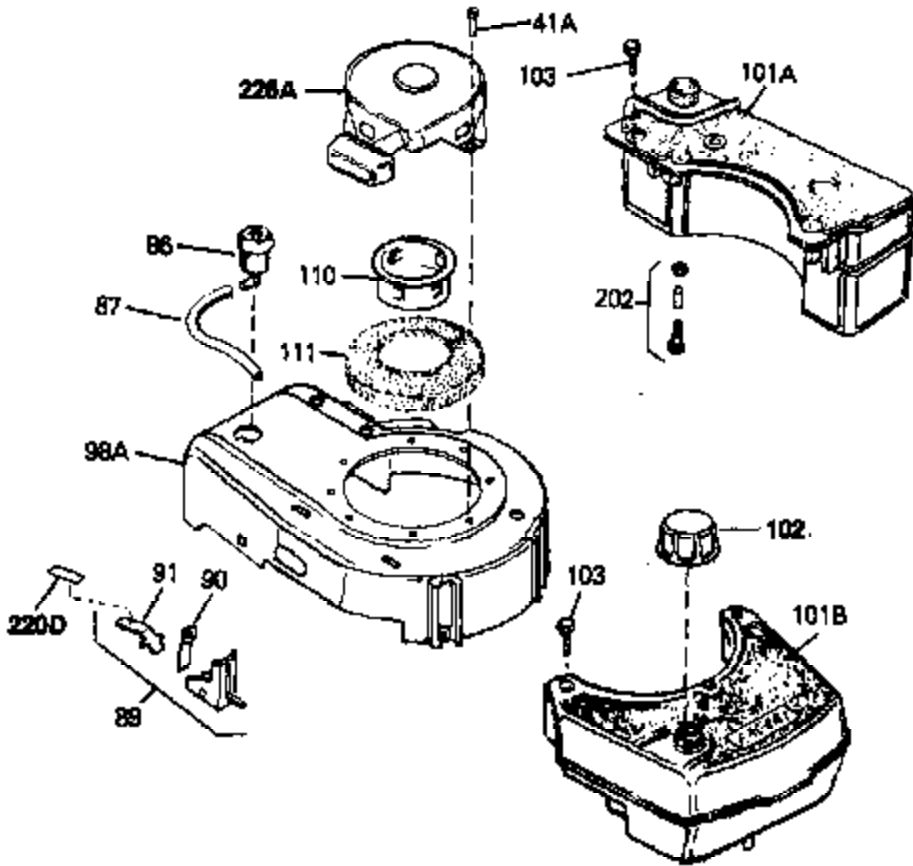

Engine Parts List #1

Ref #	Part Number	Qty	Description
68A	31342	0	Spring, Compression
69A	650777	0	Screw, Slotted fil. hd. mach., 6-32 x 7/16
69	650549	0	Screw
70A	34336	0	Link, Governor-to-throttle
70	34337	0	Link, Governor spring
71	31361	0	Spring, Governor
72	650774	0	Screw, Hex hd., 1/4-20 x 2-3/8
72	650795	0	Screw, Hex hd. cap, Sems, 1/4-20 x 2-5/16
72	650869	0	Screw, Hex hd., 1/4-20 x 2-3/4
72	792005	0	Screw, Hex hd., 1/4-20 x 2-1/2
73	27181B	0	Muffler
80	34432	0	Wire, Ground (Two female & one double male
81	26756	0	Gasket, Carburetor
82	29752	0	Nut
83	6201	0	Screw
92	28942	0	Screw
93	27793	0	Clip, Conduit
95	30200	0	Screw
96	33131A	0	Control Assy., Speed
97	610973	0	Terminal Assy.
98	34345	0	Housing, Blower
99	650831	0	Screw, Hex washer hd. Powerlok thread,
100	30200	0	Screw
101	32170A	0	Tank Assy., Fuel (White Poly) (1 qt.)
102	33032	0	Cap, Fuel filler (Red Plastic) (Spurt
104	26460	0	Clamp, Fuel line
105	29774	0	Line, Fuel (Braided 8.25")
105	30705	0	Line, Fuel (Braided 16")
105	30962	0	Line, Fuel (Braided 32")
105	34357	0	Line, Fuel (Epichlorohydrin 6-3/4")
106	650815	0	Washer, Belleville
107	650816	0	Nut, Flywheel
109	34113	0	Plug, Screen
121	34431	0	Lamination & Coil Assy.
121	730207	0	Magneto-to-Solid State Conversion Kit
136	650814	0	Screw, Hex hd. Sems, 10-24 x 1
137	611046A	0	Flywheel
154	34340	0	Element, Air cleaner (Poly)
155	34341A	0	Cover, Air cleaner (Black)
156	34339	0	Body, Air cleaner
157	650806	0	Screw, Hex washer hd. shoulder, 10-32 x 5/8
162	34338	0	Gasket, Air cleaner
220B	34363	0	Decal, Instruction
220	34346	0	Decal, Instruction
220	550223	0	Decal, Name
223	631021	0	Inlet Needle, Seat & Clip Assy.
224	632046A	0	Carburetor
226	590531	0	Starter, Side mount rewind
230	33238D	0	Gasket Set

Ref #	Part Number	Qty	Description
41A	0	0	Rivet, Pop (3/16" Dia.)
41A	650735	0	Screw
102	33032	0	Cap, Fuel filler (Red Plastic) (Spurt
157	650806	0	Screw, Hex washer hd. shoulder, 10-32 x 5/8
202	730194	0	Rope Guide Kit