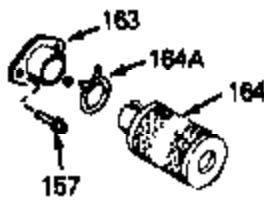

Ref #	Part Number	Qty	Description
41A	0	0	Rivet, Pop (3/16" Dia.)
41A	650735	0	Screw
102	33032	0	Cap, Fuel filler (Red Plastic) (Spurt
157	650806	0	Screw, Hex washer hd. shoulder, 10-32 x 5/8
202	730194	0	Rope Guide Kit