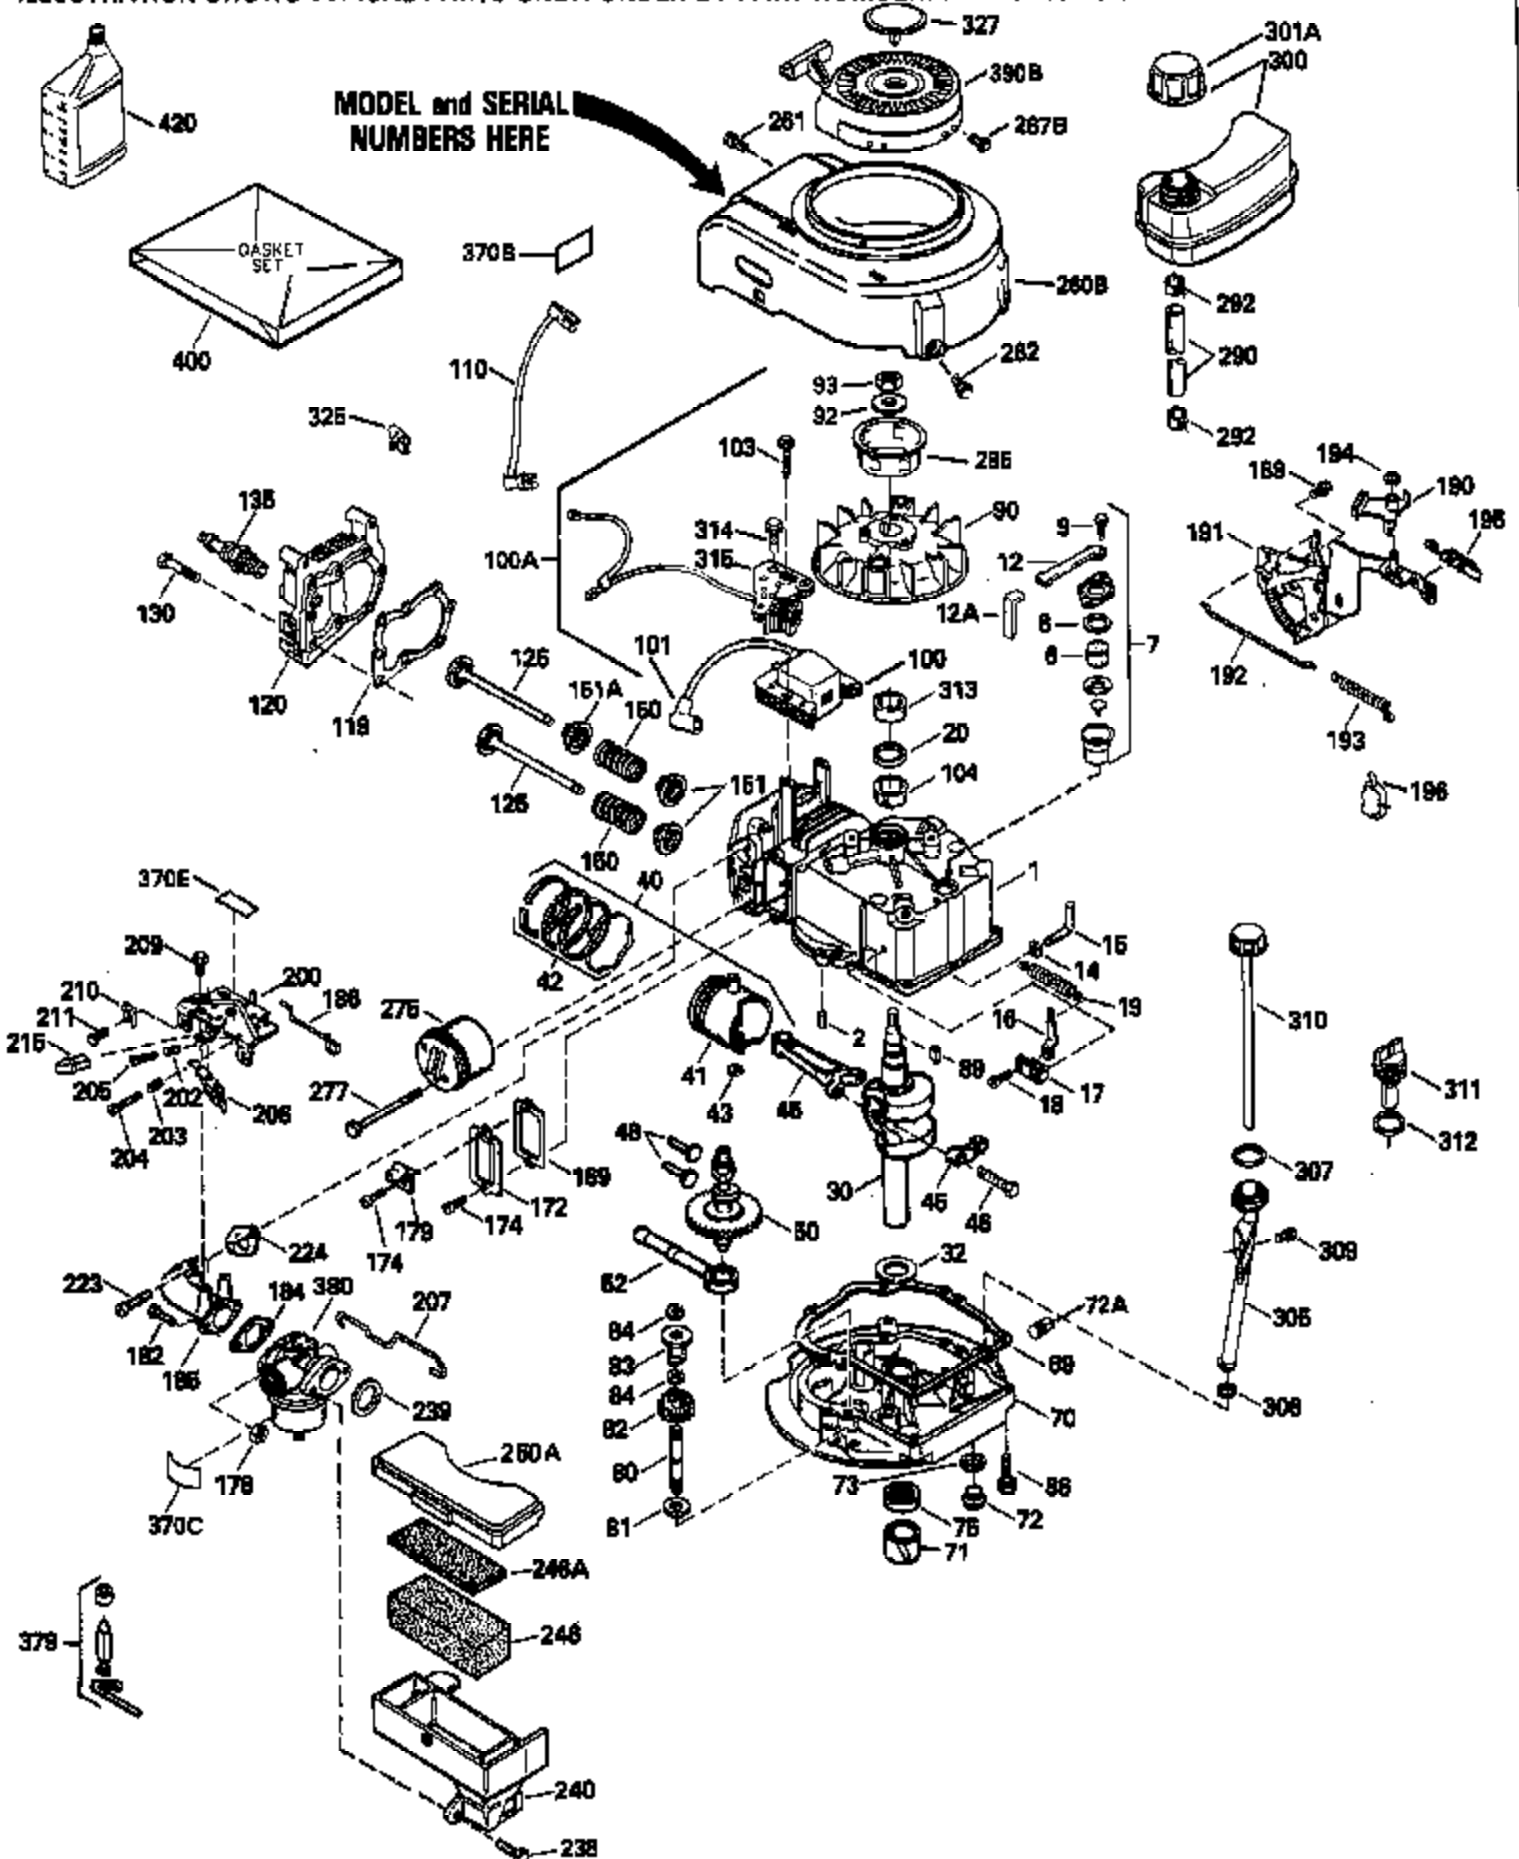

ILLUSTRATION SHOWS TYPICAL PARTS ONLY. ORDER BY PART NUMBER. PARTS NOT LISTED ARE SUPPLIED BY OEM.

Ref #	Part Number	Qty	Description
1	34975		Cylinder Ass'y. (Incl. 2, 8, 9 & 20) (2-1/2")
2	26727		Pin, Dowel
6	33734		Element, Breather
7	34214A		Breather Ass'y. (Incl. 6, 8, 9, 12 & 12A)
8	33735		* Gasket, Breather
9	30200		Screw, 10-24 x 9/16"
12	33886		Tube, Breather
14	28277		Washer
15	30589		Rod, Governor (Incl. 14)
16	31383A		Lever, Governor
17	31335		Clamp, Governor lever
18	650548		Screw, 8-32 x 5/16"
19	31361		Spring, Extension
20	32600		Seal, Oil
30	34463		Crankshaft Ass'y.
40	34514		Piston, Pin & Ring Set (Std.) (2-1/2" Bore)
40	34515		Piston, Pin & Ring Set (.010" OS)
40	34516		Piston, Pin & Ring Set (.020" OS)
41	32538B		Piston & Pin Ass'y. (Incl. 43)(Std.)(2-1/2")
41	32548B		Piston & Pin Ass'y. (Incl. 43) (.010" OS)
41	32549B		Piston & Pin Ass'y. (Incl. 43) (.020" OS)
42	28986		Ring Set (Std.) (2-1/2" Bore)
42	28987		Ring Set (.010" OS)
42	28988		Ring Set (.020" OS)
43	20381		Ring, Piston pin retaining
45	30963B		Rod Assy., Connecting (Incl. 46)
46	32610A		Bolt, Connecting rod
48	27241		Lifter, Valve
50	33148A		Camshaft
52	29914		Oil Pump Assy.
69	35261		* Gasket, Mounting flange
70	35651B		Mounting Flange (Incl. 72, 72A, 73, 7 5 & 80)
72A	9556		Plug, Pipe
72	30572		Plug, Oil drain (Incl. 73)
73	28833		* Drain Plug Gasket (Not req. W/plastic plug)
75	26208		Seal, Oil
80	30574		Shaft, Governor
81	30590A		Washer, Flat
82	30591		Gear Assy., Governor (Incl. 81)
83	30588A		Spool, Governor
84	29193		Ring, Retaining
86	650488		Screw, 1/4-20 x 1-1/4"
89	610995		Flywheel Key
90	611046A		Flywheel
92	650815		Washer, Belleville
93	650816		Nut, Flywheel
100	34431		Solid State Ignition NOTE: Specs with this ignition system can still service individual components (points, condenser, etc.)See Div. 3, Sec. A, page TVS75 & TVS90 4,Reference numbers 122 thru 134. (This coil has been superseded to 730207 solid state conversion kit)
100	730207		Magneto-to-Solid State Conversion Kit (Includes solid state module, solid state flywheel key, and instructions.)(Use as required on external ignition engines only.)
101	27276		Cover, Spark plug
103	650814		Screw, Torx T-15, 10-24 x 1"
110	34432		Ground Wire