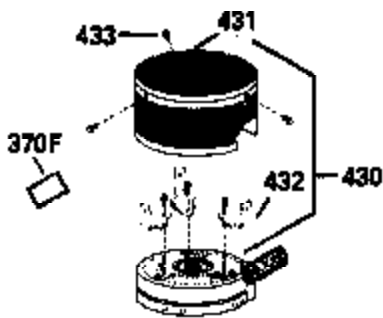

Ref #	Part Number	Qty	Description
274	26754A		* Gasket, Exhaust (Use as required)
275A	35603		Muffler (Incl. 277)
277A	30063		Screw, 1/4-20 x 1/2" (Use as required)
277	650795		Screw, 1/4-20 x 2-1/4"
370F	34387		Decal, Instruction (Optional)
415	730162		Muffler Adap.Kit(Incl.274,277A)(Use a s req.)
430	730574		Debris Screen Kit (Incl. 370F,431-433)(Opt.)
431	35596		Screen, Debris (Optional)
432	35597		Bracket, Debris screen (Optional)
433	650910		Screw, 8-32 x 1/4" (Optional)