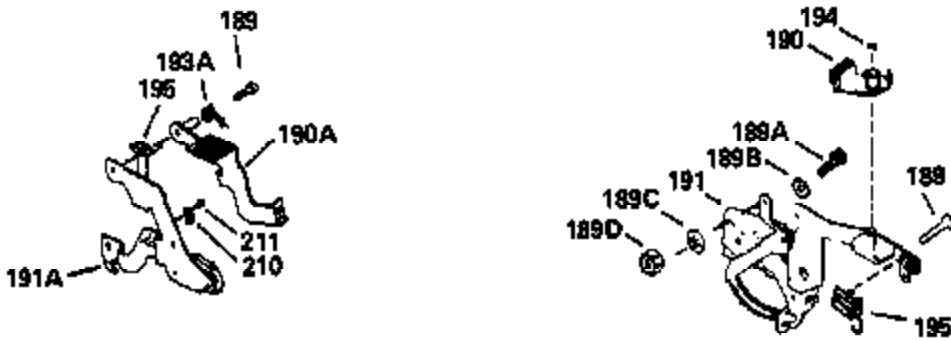

Ref #	Part Number	Qty	Description
274	26754A		* Gasket, Exhaust (Use as required)
275A	35603		Muffler (Incl. 277)
277A	30063		Screw, 1/4-20 x 1/2" (Use as required)
277	650795		Screw, 1/4-20 x 2-1/4"
370F	34387		Decal, Instruction (Optional)
415	730162		Muffler Adap.Kit(Incl.274,277A)(Use a s req.)
430	730574		Debris Screen Kit (Incl. 370F,431-433)(Opt.)
431	35596		Screen, Debris (Optional)
432	35597		Bracket, Debris screen (Optional)
433	650910		Screw, 8-32 x 1/4" (Optional)