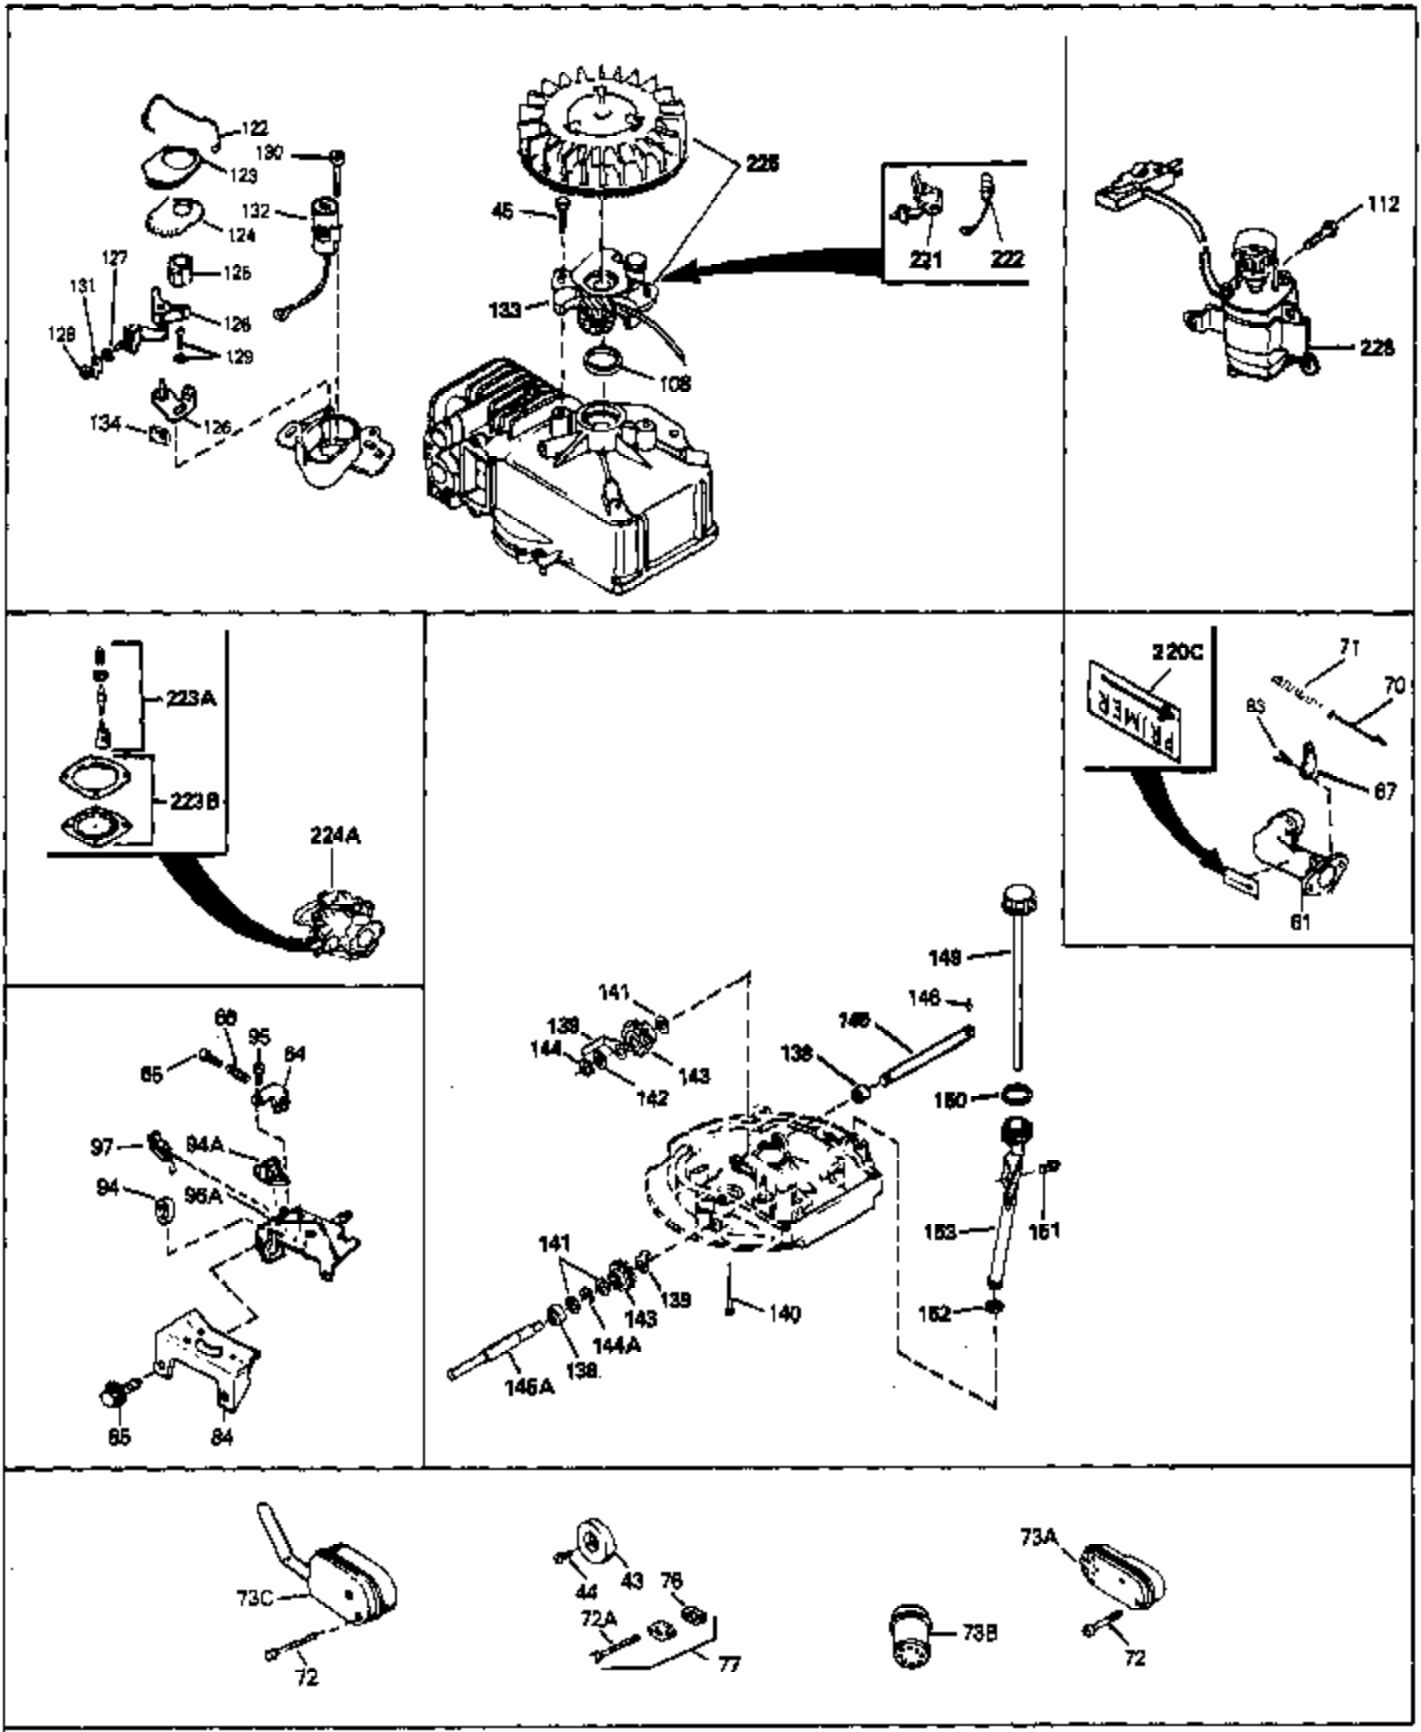

Ref #	Part Number	Qty	Description
45	650489	0	Screw
61	31384A	0	Pipe, Intake
70	34337	0	Link, Governor spring
71	31386	0	Spring, Governor
72A	30063	0	Screw
72	650774	0	Screw, Hex hd., 1/4-20 x 2-3/8
72	650795	0	Screw, Hex hd. cap, Sems, 1/4-20 x 2-5/16
72	650869	0	Screw, Hex hd., 1/4-20 x 2-3/4
72	792005	0	Screw, Hex hd., 1/4-20 x 2-1/2
76	26754A	0	Gasket, Exhaust
77	730162	0	Kit, Muffler Adapter
83	6201	0	Screw
95	30200	0	Screw
97	610973	0	Terminal Assy.
108	33876	0	Gasket, Stator
122	30551	0	Spring, Breaker box dust cover
123	610947	0	Cover, Breaker box dust
124	610955	0	Gasket, Dust cover
125	30992	0	Cam, Breaker
126	30547A	0	Contact Assy., Breaker
127	610385	0	Washer, Terminal
128	610408	0	Nut, Terminal
129	29181	0	Screw & Washer Assy., Breaker
130	610593	0	Screw, Condenser fastening
131	33356	0	Terminal, Ground
132	30548B	0	Condenser
133	611006	0	Stator Plate Assy.
134	30549	0	Felt, Cam wiper
152	34282	0	"O" Ring (.612 I.D. x .812 O.D. x .103