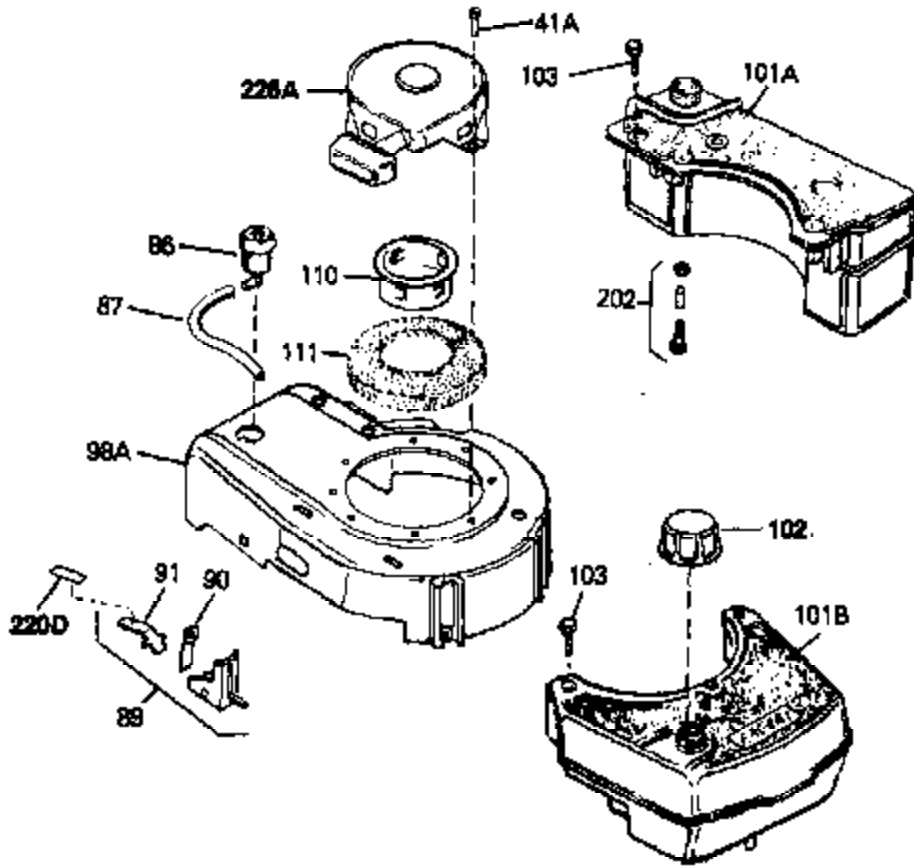

Ref #	Part Number	Qty	Description
70A	34336	0	Link, Governor-to-throttle
71	31386	0	Spring, Governor
72	650774	0	Screw, Hex hd., 1/4-20 x 2-3/8
72	650795	0	Screw, Hex hd. cap, Sems, 1/4-20 x 2-5/16
72	650869	0	Screw, Hex hd., 1/4-20 x 2-3/4
72	792005	0	Screw, Hex hd., 1/4-20 x 2-1/2
73	27181B	0	Muffler
80	34432	0	Wire, Ground (Two female & one double male
81	26756	0	Gasket, Carburetor
82	29752	0	Nut
83	6201	0	Screw
92	28942	0	Screw
93	27793	0	Clip, Conduit
95	30200	0	Screw
96	32181A	0	Control Assy., Speed
97	610973	0	Terminal Assy.
99	650831	0	Screw, Hex washer hd. Powerlok thread,
100	30200	0	Screw
101	32170A	0	Tank Assy., Fuel (White Poly) (1 qt.)
102	33032	0	Cap, Fuel filler (Red Plastic) (Spurt
104	26460	0	Clamp, Fuel line
105	29774	0	Line, Fuel (Braided 8.25")
105	30705	0	Line, Fuel (Braided 16")
105	30962	0	Line, Fuel (Braided 32")
105	34357	0	Line, Fuel (Epichlorohydrin 6-3/4")
106	650815	0	Washer, Belleville
107	650816	0	Nut, Flywheel
121	34431	0	Lamination & Coil Assy.
121	730207	0	Magneto-to-Solid State Conversion Kit
136	650814	0	Screw, Hex hd. Sems, 10-24 x 1
137	611046A	0	Flywheel
147	27625	0	Plug, Oil filler
148	29673	0	Gasket, Filler plug
154	34340	0	Element, Air cleaner (Poly)
155	34341A	0	Cover, Air cleaner (Black)
156	34339	0	Body, Air cleaner
157	650806	0	Screw, Hex washer hd. shoulder, 10-32 x 5/8
162	34338	0	Gasket, Air cleaner
220	34346	0	Decal, Instruction
220	550223	0	Decal, Name
223	631021	0	Inlet Needle, Seat & Clip Assy.
224	631581	0	Carburetor
230	33238D	0	Gasket Set

Ref #	Part Number	Qty	Description
41A	0	0	Rivet, Pop (3/16" Dia.)
41A	650735	0	Screw
98A	34793	0	Housing, Blower (5.56 dia. starter mtg. bolt
102	33032	0	Cap, Fuel filler (Red Plastic) (Spurt
110	34449	0	Hub, Starter
111	590417	0	Screen, Starter cup
157	650806	0	Screw, Hex washer hd. shoulder, 10-32 x 5/8
202	730194	0	Rope Guide Kit
226A	590420	0	Starter, Rewind