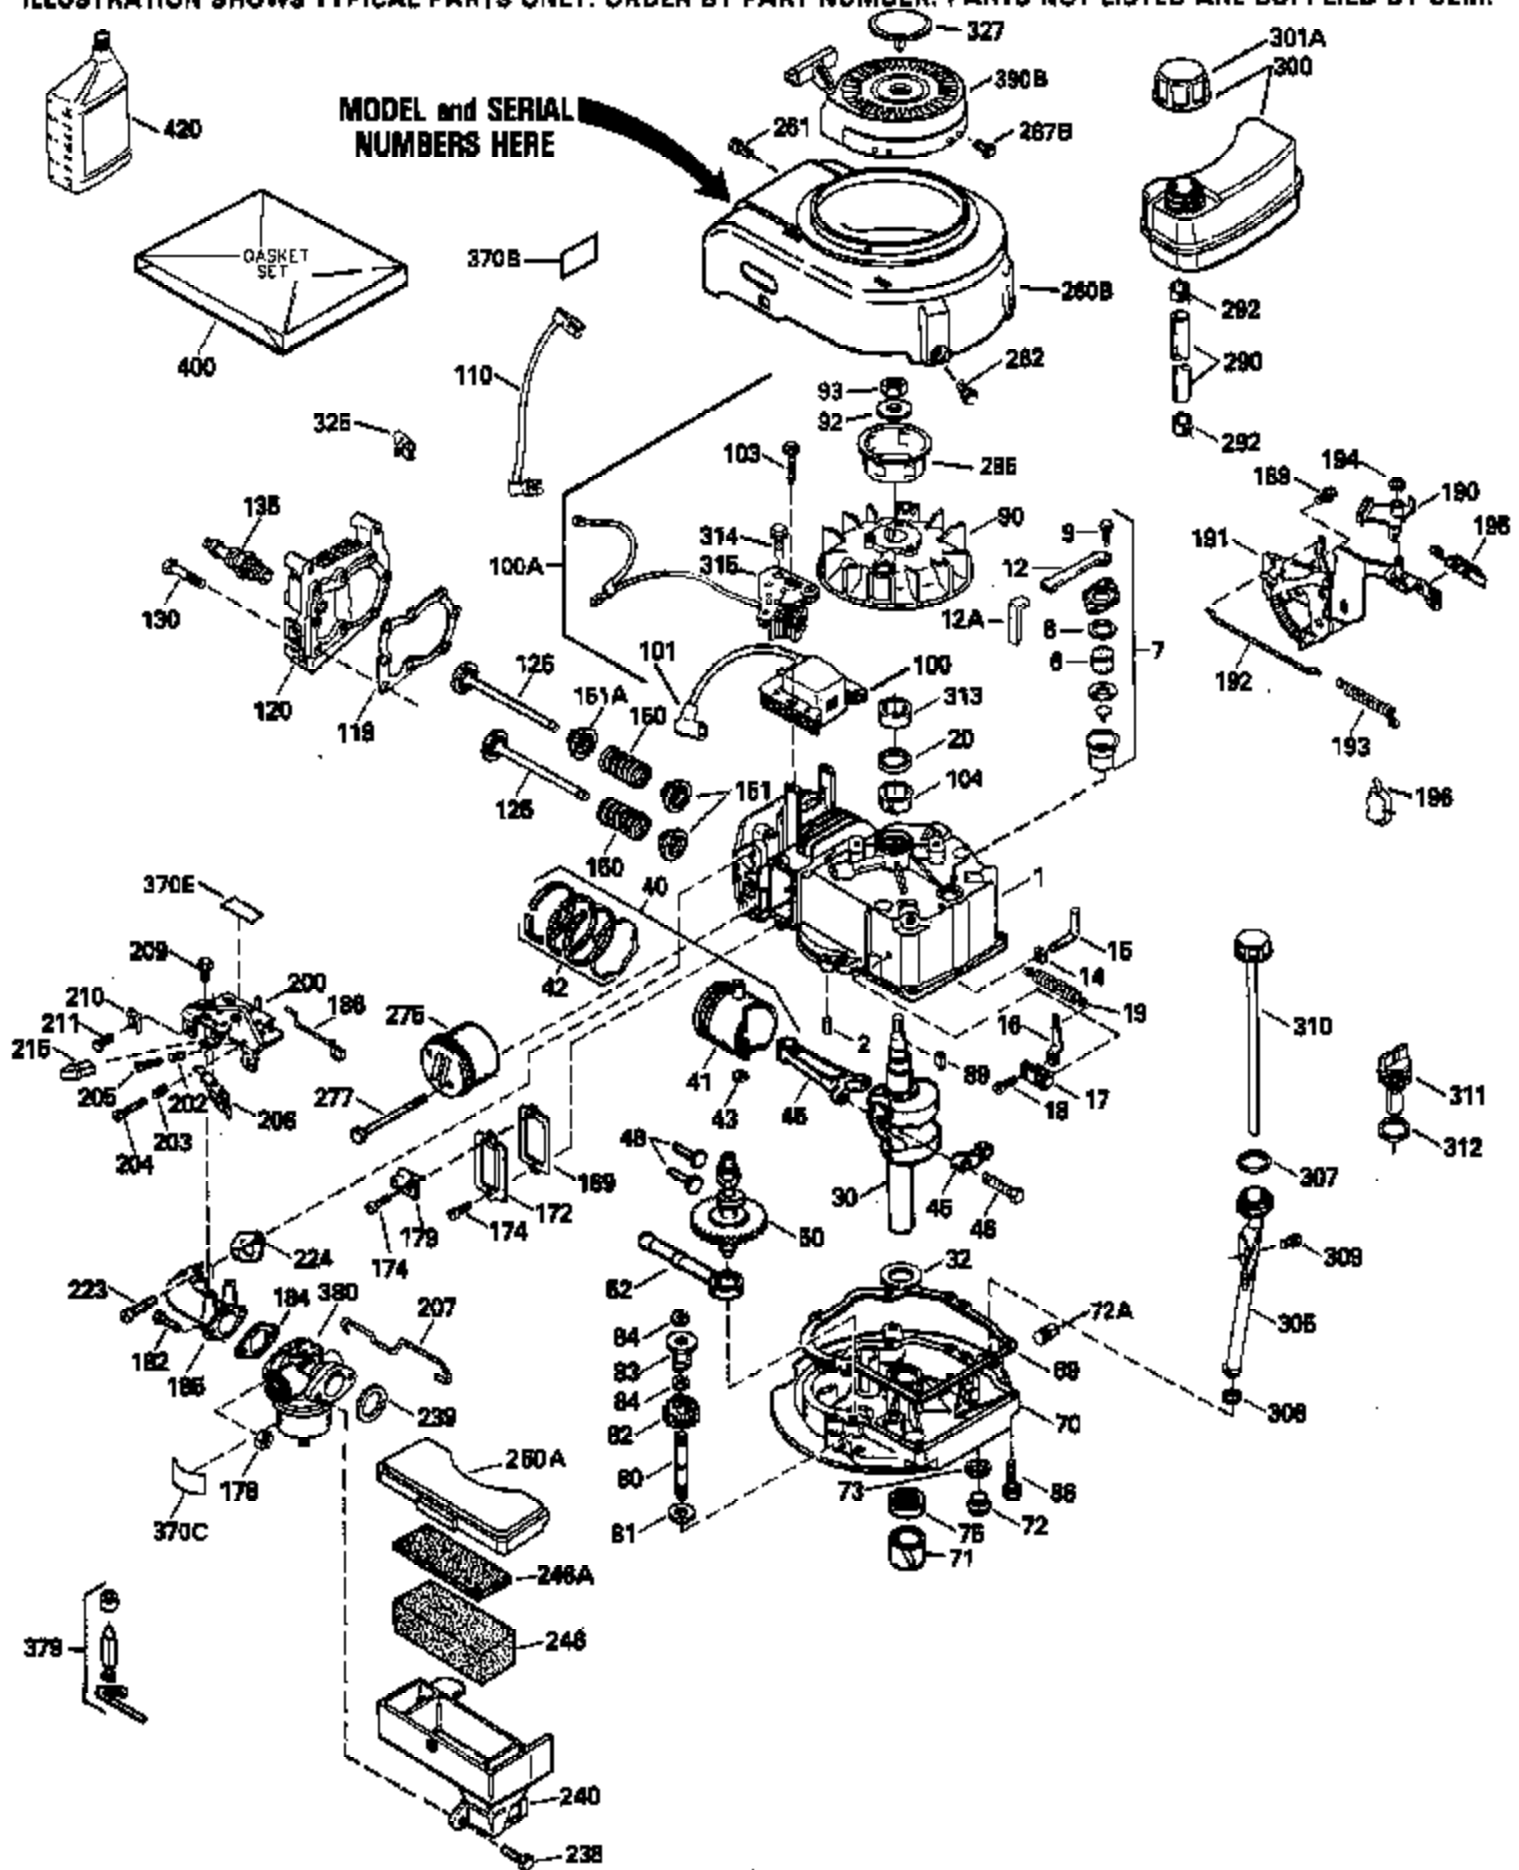

ILLUSTRATION SHOWS TYPICAL PARTS ONLY. ORDER BY PART NUMBER. PARTS NOT LISTED ARE SUPPLIED BY OEM.

Ref #	Part Number	Qty	Description
1	34975		Cylinder Ass'y. (Incl. 2, 8, 9 & 20) (2-1/2")
2	26727		Pin, Dowel
6	33734		Element, Breather
7	34214A		Breather Ass'y. (Incl. 6, 8, 9, 12 & 12A)
8	33735		* Gasket, Breather
9	30200		Screw, 10-24 x 9/16"
12	33886		Tube, Breather
14	28277		Washer
15	30589		Rod, Governor (Incl. 14)
16	31383A		Lever, Governor
17	31335		Clamp, Governor lever
18	650548		Screw, 8-32 x 5/16"
19	31361		Spring, Extension
20	32600		Seal, Oil
30	34473		Crankshaft Ass'y.
40	34514		Piston, Pin & Ring Set (Std.) (2-1/2" Bore)
40	34515		Piston, Pin & Ring Set (.010" OS)
40	34516		Piston, Pin & Ring Set (.020" OS)
41	32538B		Piston & Pin Ass'y. (Incl. 43)(Std.)(2-1/2")
41	32548B		Piston & Pin Ass'y. (Incl. 43) (.010" OS)
41	32549B		Piston & Pin Ass'y. (Incl. 43) (.020" OS)
42	28986		Ring Set (Std.) (2-1/2" Bore)
42	28987		Ring Set (.010" OS)
42	28988		Ring Set (.020" OS)
43	20381		Ring, Piston pin retaining
45	30963B		Rod Assy., Connecting (Incl. 46)
46	32610A		Bolt, Connecting rod
48	27241		Lifter, Valve
50	33148A		Camshaft
52	29914		Oil Pump Assy.
69	35261		* Gasket, Mounting flange
70	30571A		Flange Ass'y. (Incl. 72, 73, 75, 80 & 311)
72A	9556		Plug, Pipe
72	30572		Plug, Oil drain (Incl. 73)
73	28833		* Drain Plug Gasket (Not req. W/plastic plug)
75	26208		Seal, Oil
80	30574		Shaft, Governor
81	30590A		Washer, Flat
82	30591		Gear Assy., Governor (Incl. 81)
83	30588A		Spool, Governor
84	29193		Ring, Retaining
86	650488		Screw, 1/4-20 x 1-1/4"
89	610995		Flywheel Key
90	611046A		Flywheel
92	650815		Washer, Belleville
93	650816		Nut, Flywheel
100	34431		Solid State Ignition NOTE: Specs with this ignition system can still service individual components (points, condenser, etc.)See Div. 3, Sec. A, page TVS75 & TVS90 4,Reference numbers 122 thru 134. (This coil has been superseded to 730207 solid state conversion kit)
100	730207		Magneto-to-Solid State Conversion Kit (Includes solid state module, solid state flywheel key, and instructions.)(Use as required on external ignition engines only.)
103	650814		Screw, Torx T-15, 10-24 x 1"
110	34432		Ground Wire
119	29953C		* Gasket, Cylinder head