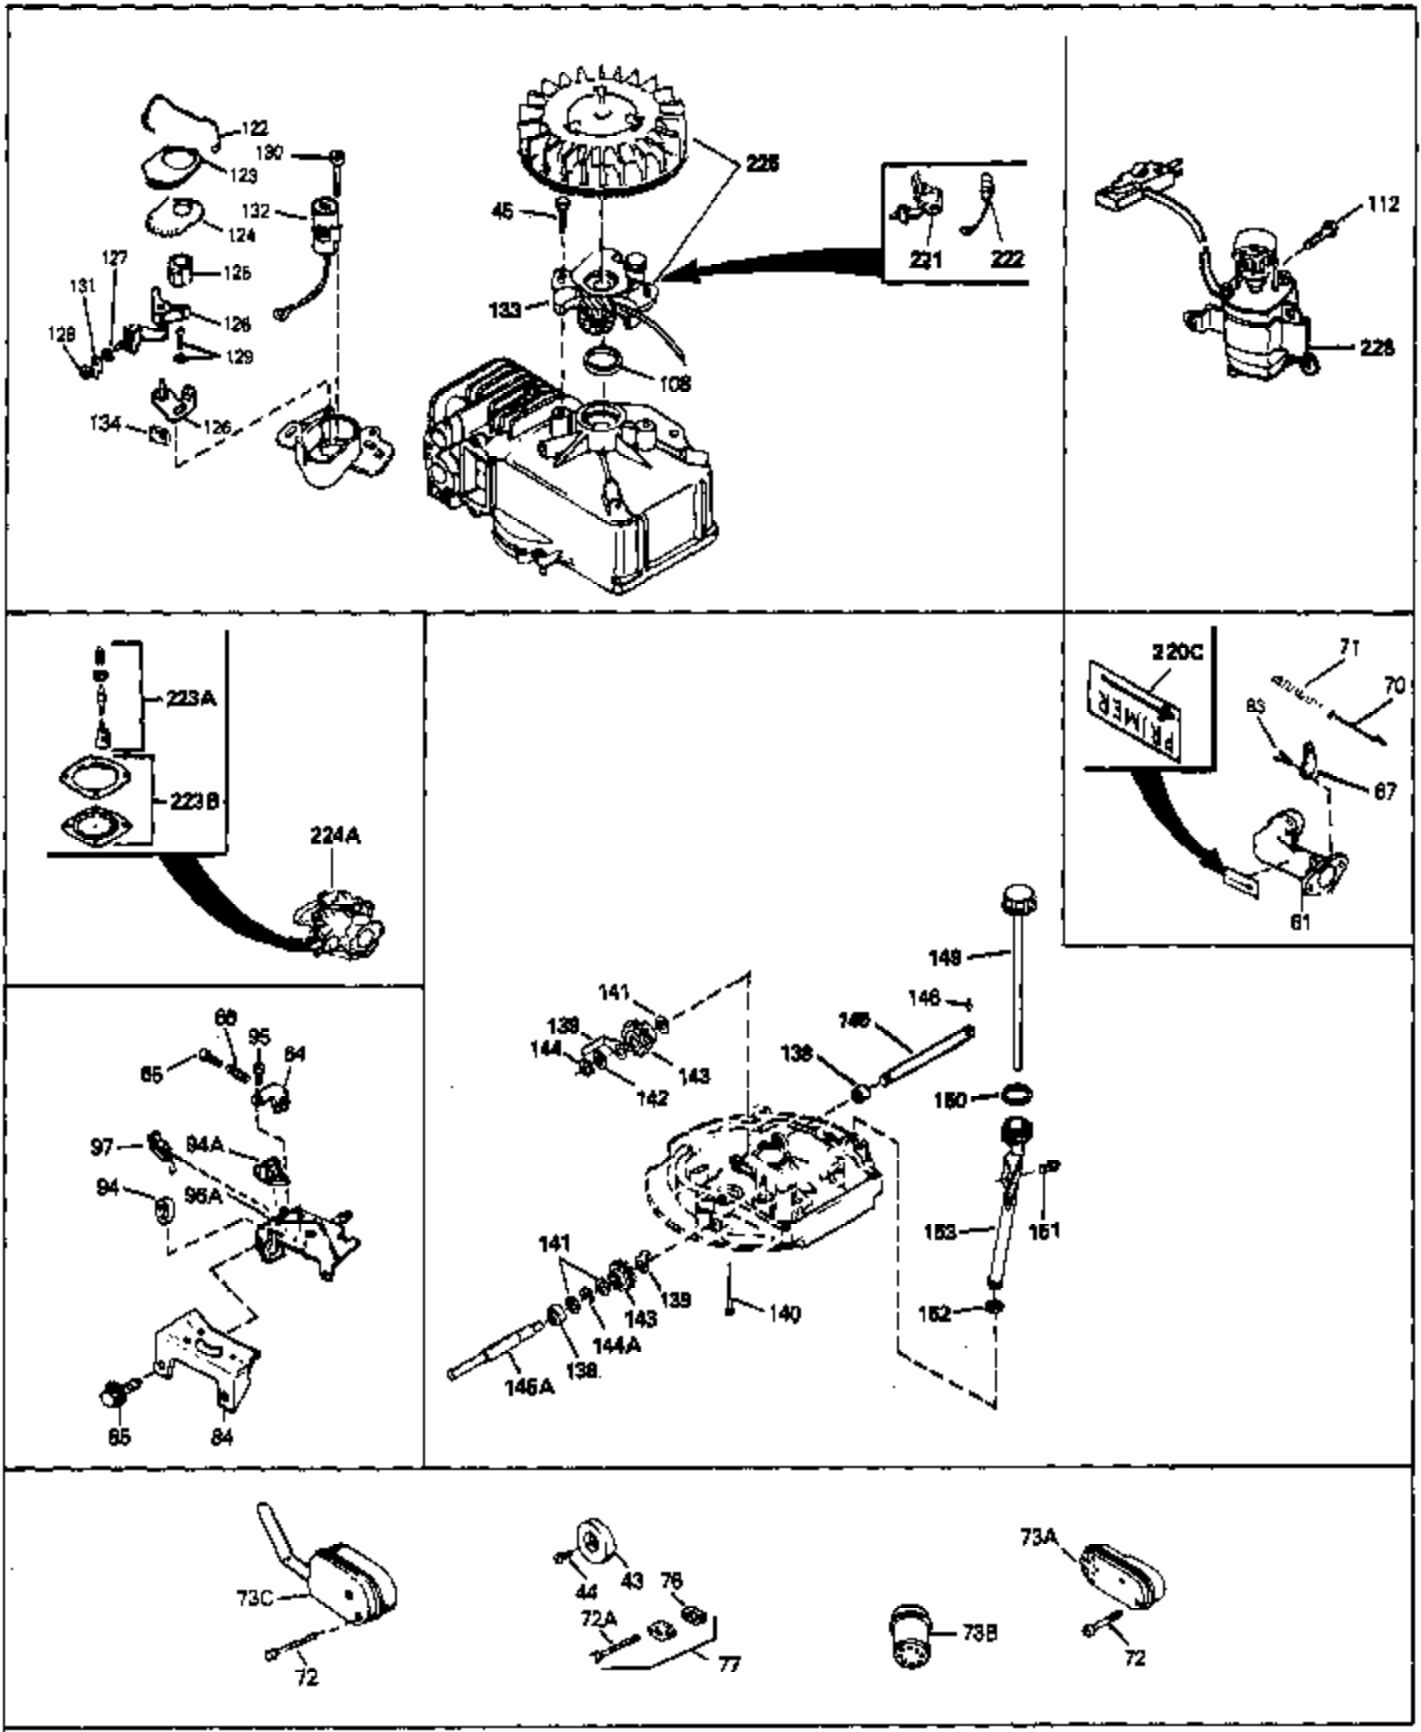

Ref #	Part Number	Qty	Description
41A	0	0	Rivet, Pop (3/16" Dia.)
41A	650735	0	Screw
89	34657	0	Footproof Spark Plug Stop Lever
90	34438	0	Spring, Stop switch
91	34439	0	Clip, Stop switch
98A	34793	0	Housing, Blower (5.56 dia. starter mtg. bolt
102	33032	0	Cap, Fuel filler (Red Plastic) (Spurt
110	34449	0	Hub, Starter
111	590417	0	Screen, Starter cup
157	650806	0	Screw, Hex washer hd. shoulder, 10-32 x 5/8
202	730194	0	Rope Guide Kit
220D	34407	0	Decal, Stop control (Bilingual)
226A	590420	0	Starter, Rewind

Ref #	Part Number	Qty	Description
45	650489	0	Screw
61	31384A	0	Pipe, Intake
67	33086	0	Lever, Speed adj.
70	32653	0	Link, Governor spring
71	31361	0	Spring, Governor
72A	30063	0	Screw
72	650774	0	Screw, Hex hd., 1/4-20 x 2-3/8
72	650795	0	Screw, Hex hd. cap, Sems, 1/4-20 x 2-5/16
72	650869	0	Screw, Hex hd., 1/4-20 x 2-3/4
72	792005	0	Screw, Hex hd., 1/4-20 x 2-1/2
76	26754A	0	Gasket, Exhaust
77	730162	0	Kit, Muffler Adapter
83	6201	0	Screw
97	610973	0	Terminal Assy.
108	33876	0	Gasket, Stator
122	30551	0	Spring, Breaker box dust cover
123	610947	0	Cover, Breaker box dust
124	610955	0	Gasket, Dust cover
125	30992	0	Cam, Breaker
126	30547A	0	Contact Assy., Breaker
127	610385	0	Washer, Terminal
128	610408	0	Nut, Terminal
129	29181	0	Screw & Washer Assy., Breaker
130	610593	0	Screw, Condenser fastening
131	33356	0	Terminal, Ground
132	30548B	0	Condenser
133	611006	0	Stator Plate Assy.
134	30549	0	Felt, Cam wiper
152	34282	0	"O" Ring (.612 I.D. x .812 O.D. x .103