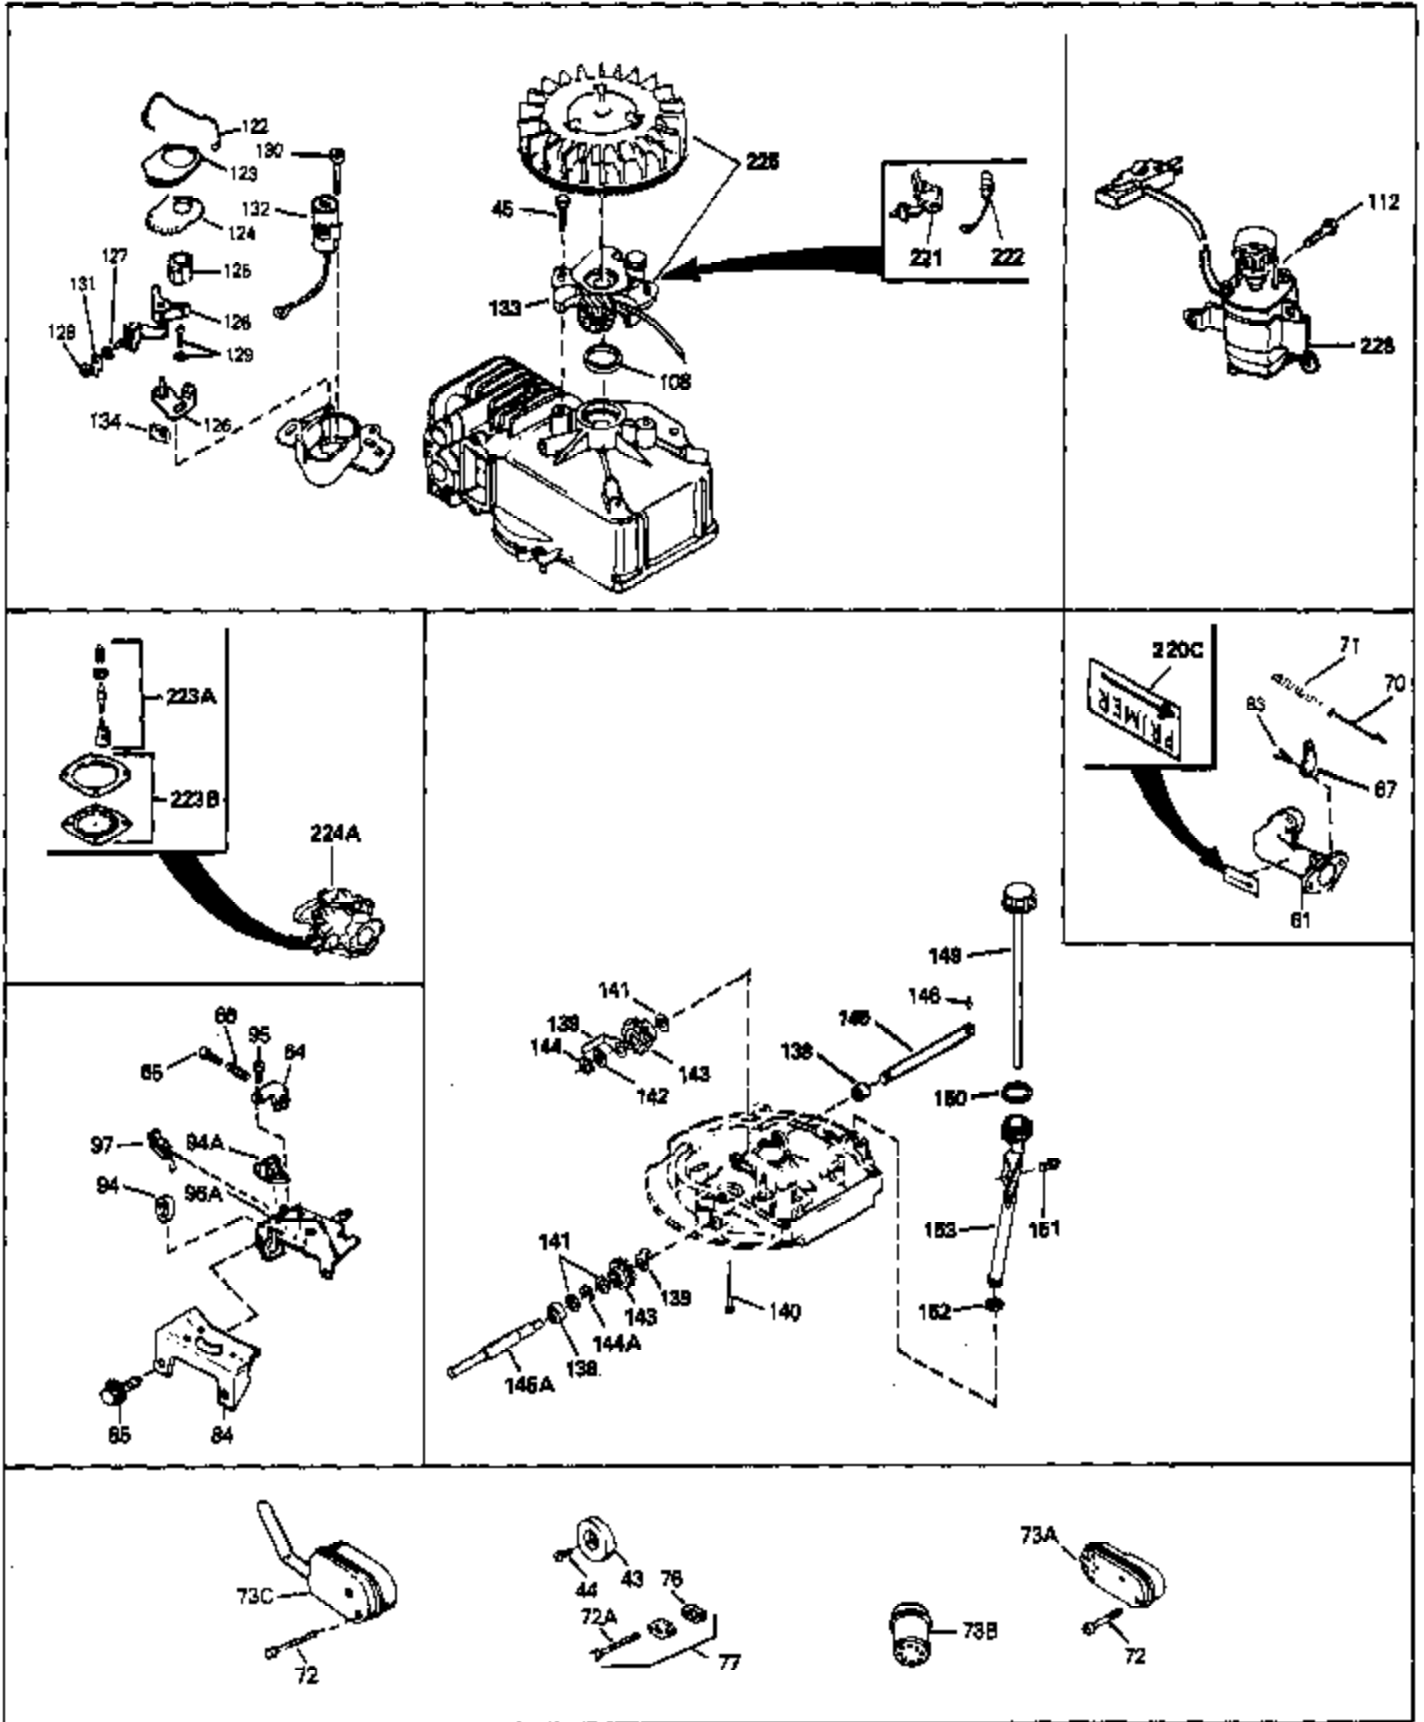

Ref #	Part Number	Qty	Description
61	31384A	0	Pipe, Intake
70	34337	0	Link, Governor spring
71	31361	0	Spring, Governor
72A	30063	0	Screw
72	650774	0	Screw, Hex hd., 1/4-20 x 2-3/8
72	650795	0	Screw, Hex hd. cap, Sems, 1/4-20 x 2-5/16
72	650869	0	Screw, Hex hd., 1/4-20 x 2-3/4
72	792005	0	Screw, Hex hd., 1/4-20 x 2-1/2
76	26754A	0	Gasket, Exhaust
77	730162	0	Kit, Muffler Adapter
83	6201	0	Screw
84	34371	0	Cover, Speed control
85	650807	0	Screw, Hex washer hd. shoulder, 10-32 x 7/16
94A	33971	0	Knob, Control
95	30200	0	Screw
96A	33970A	0	Control Assy., Speed
97	610973	0	Terminal Assy.
149	34267	0	Dipstick, Oil (Twist Lock)
150	33590	0	"O" Ring
151	650562	0	Screw
152	34265	0	Gasket, Oil fill tube
152	34282	0	"O" Ring (.612 I.D. x .812 O.D. x .103
153	34264	0	Tube Assy., Oil fill (Plastic)